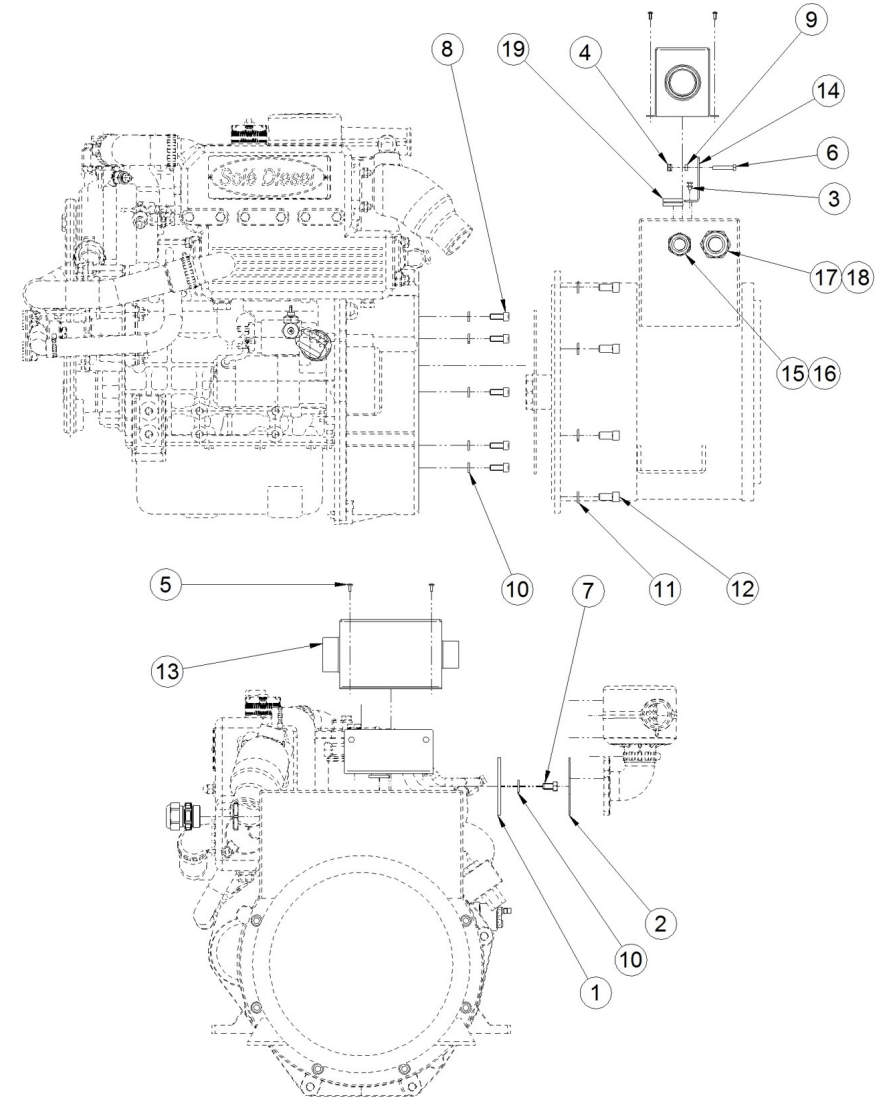

Genset 11 GT/GTC & 14 GTA/GTAC TAC

Genset Alternator Kit

D 60572062 Alternator Kit Without Canopy

Fig.	Ref.	Qty.	Descr.	Obs	From	UpTo
0	51058054	4	Aluminium Rivet 4.0 X 10			
1	17210029	1	Air Elbow Flange			
2	17221034	1	Gasket, Inlet Pipe			
4	51123005	4	Nut DIN 985 M5 5.6			
5	51918054	4	Bolt DIN 7981C 3,5-9,5			
6	52102110	2	Bolt DIN 933 M5-30 8.8 CINCADO			
7	52102256	2	Bolt DIN 933 M8-16 8.8			
8	52103257	8	Bolt DIN 912 M8-20 8.8			
9	52120005	2	Nut DIN 934 M5 8.8			
10	53033008	14	Washer GROWER DIN 127-8			
11	53033010	8	Washer GROWER DIN 127-10			
12	60539017	8	ALT. SINCRO FASTENING Bolt			
13	60573041.71	1	REGULATOR Bracket Box			
14	60573041.72	1	VOLT REGULATOR Bracket Box			
15	60900306	1	Connector Press CAPTOR-2000 M25 RAL7001			
16	60900309	1	Screw Connector Press Captor-2000 M25			
17	60900310	1	Connector Press CAPTOR-2000 M32 RAL7001			
18	60900311	1	Screw Connector Press Captor-2000 M32			
19	60900517	1	Cover,wiring			
NS	51030005	8	Washer DIN 125-5			
NS	52102104	2	Bolt DIN 933 M5-10 8.8			
NS	53104257	4	Bolt DIN 7984 M8-20 12.9			
NS	60900510	1	Emergency Stop PUSH BOTTOM			
NS	60900511	1	Stop PUSH BOTTOM Body			
NS	60972072A	1	N BLUE Breaker TO ALT. SYStem			
NS	60972072G	1	W GRAY Breaker TO ALT. SYStem			
NS	60972072M	1	V BROWN Breaker TO ALT. SYStem			
NS	60972072N	1	U BLACK Breaker TO ALT. SYStem			
NS	60972085	1	FOUR PoleS 16A DISConnector