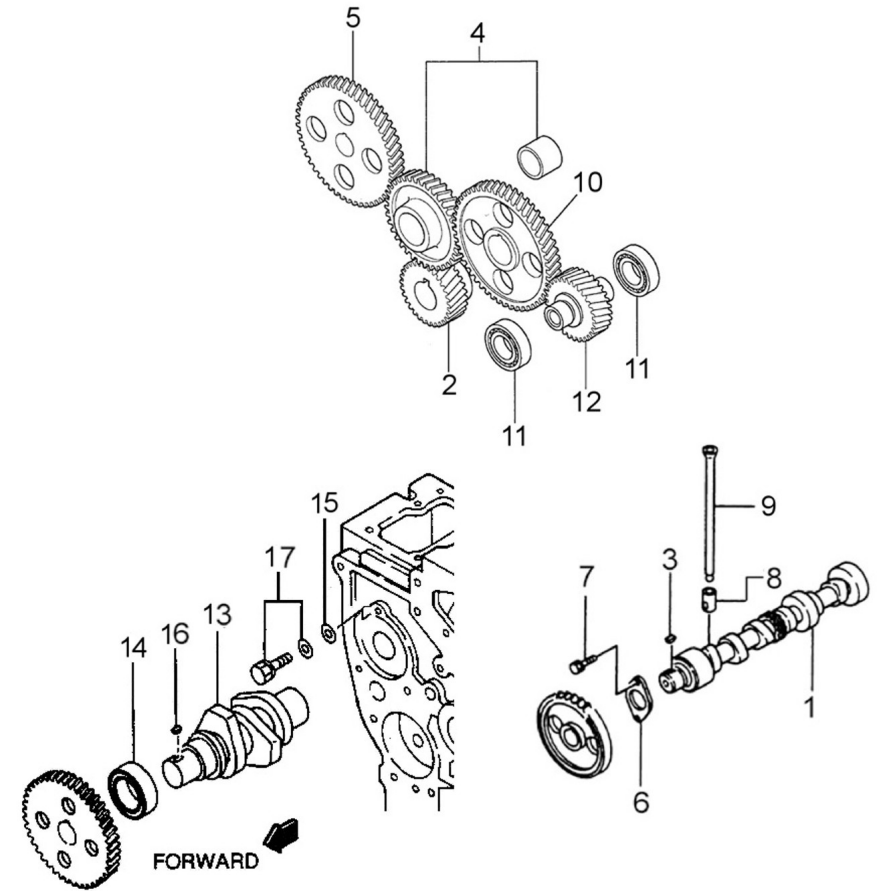

Genset 11 GT/GTC & 14 GTA/GTAC TAC

Engine Body

D GC01 1 3 Valve Drive

Fig.	Ref.	Qty.	Descr.	Obs	From	UpTo
1	17222055	3	Intake Valve			
2	17222056	3	Exhaust Valve			
3	17222057	6	Spring, Valve, INNER			
4	13822058	6	Retainer Valve SP			
5	13222059	12	Lock Valve			
6	13222054	6	Seal Valve Stem			
7	13822069	6	Cap Stem			
8	17222146	1	Rocker & Shaft Assy			
8A	17222053	1	Bolt			
8B	17222050	2	Ring, SNAP			
8C	17222142G	6	Rocker Assy			
8CA	17122060	6	Nut			
8CB	17122044	6	Screw Adjusting			
8D	17222048	1	Bracket, Rocker Shaft			
8F	17222049	2	Bracket, Rocker Shaft			
8FA	17222025	2	Cap, Sealing			
8G	17222053.4G	3	Bolt			
8H	17122047	2	Spring			

Genset 11 GT/GTC & 14 GTA/GTAC TAC

Engine Body

D GC01 1 4 Timing Parts

Fig.	Ref.	Qty.	Descr.	Obs	From	UpTo
1	17222035	1	CamShaft			
2	17222021	1	Gear, CrankShaft			
3	13222020	1	KEY			
4	17222038	1	Gear Assy, IDLER			
5	17222043	1	Gear, Injection Pump			
6	17422075	1	Plate,THRUST			
7	17821012	2	Bolt,W/Washer			
8	13222061	6	Tappet			
9	17222041	6	ROD, PUSH			
11	17022067	2	Ball Bearing 6205-C3			
12	17222066G.1	1	Gear, Pressure Oil Pump			
13	17222040	1	Shaft,Fuel INJ. Pump			
14	13222062	1	Ball Bearing 6228			
15	17222065	1	Washer			
16	17622060.4	1	Key, Sunk			
17	17422037G.1	1	Bolt W/Washer (Generator)			