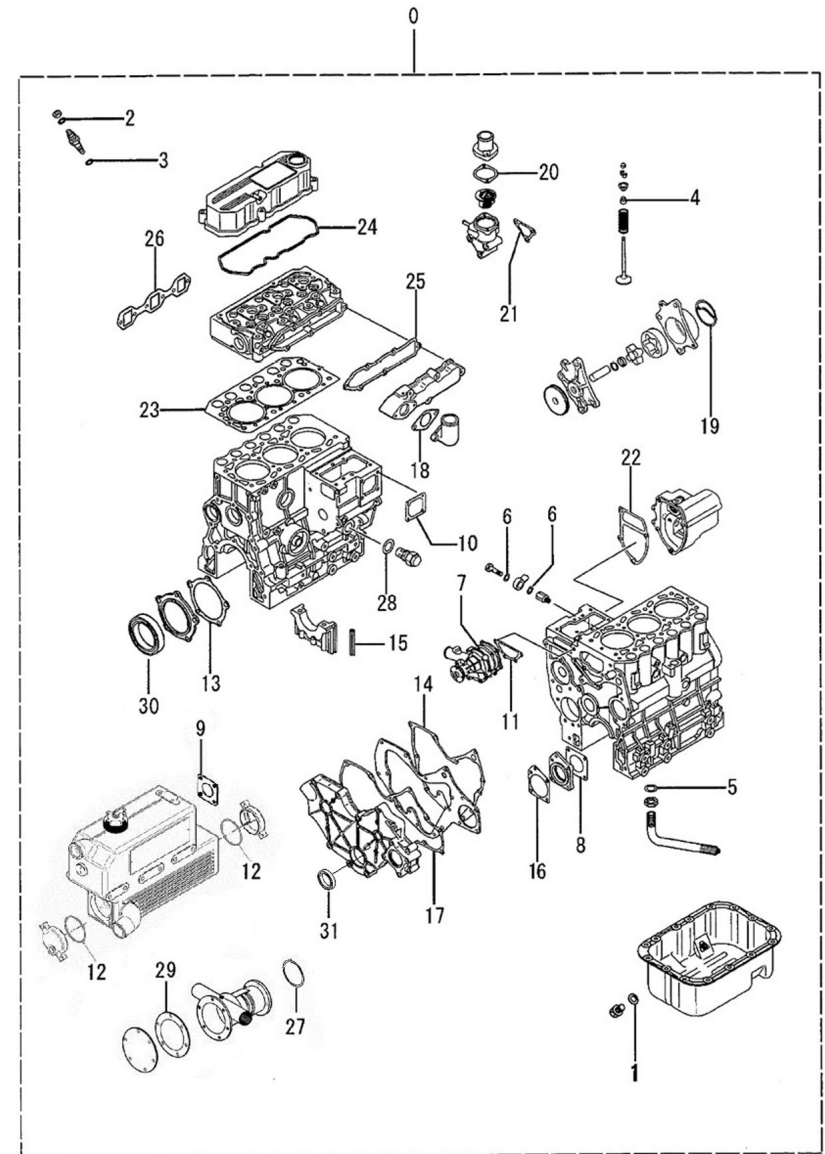

Genset 11 GT/GTC & 14 GTA/GTAC TAC

Maintenance Kit

D 17220101G Gasket Kit

Fig.	Ref.	Qty.	Descr.	Obs	From	UpTo
30	17220063	1	Seal, Oil			
31	13220039	1	Seal Oil			
NS	13224059	1	O-Ring D. 19X2,4			
NS	13821038	1	O-Ring D. 9X2			
NS	17120074	1	Gasket			
NS	17124055	1	O-Ring D. 65X3			
NS	17720042	1	Gasket,REAR Plate			
NS	17724084	1	PROTECTOR,Oil Inlet			
NS	17727003	1	Gasket,STARTER