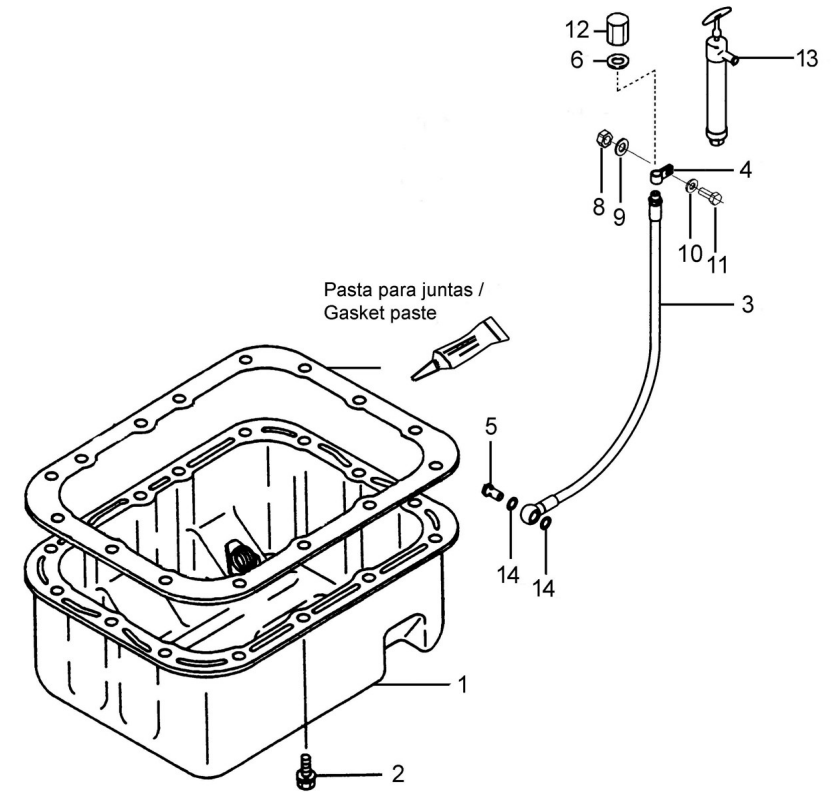

Genset 11 GT/GTC & 14 GTA/GTAC TAC

Engine Body

D GC01 1 11 Oil Pan

Fig.	Ref.	Qty.	Descr.	Obs	From	UpTo
1	17220030	1	PAN Assy, Oil			
2	17821012	15	Bolt,W/Washer			
3	17214021	1	ExtraCTION, Hose			
4	17214022	1	Bracket, Pipe			
5	12814051	1	Screw,eye			
6	56000217	1	Washer 13-20-3			
8	52220012	1	Nut DIN 934 M12-1,25 8.8			
9	51030012	1	Washer DIN 125-12			
10	53038012	1	Washer DIN 6798-A 12			11/04/2022
11	52202363	1	Bolt DIN 933 M12-1,25-50 8.8			
12	16514020	1	Plug			
13	14714001	1	Oil Extraction Pump			
14	56000069	1	Washer 14-20-1,5