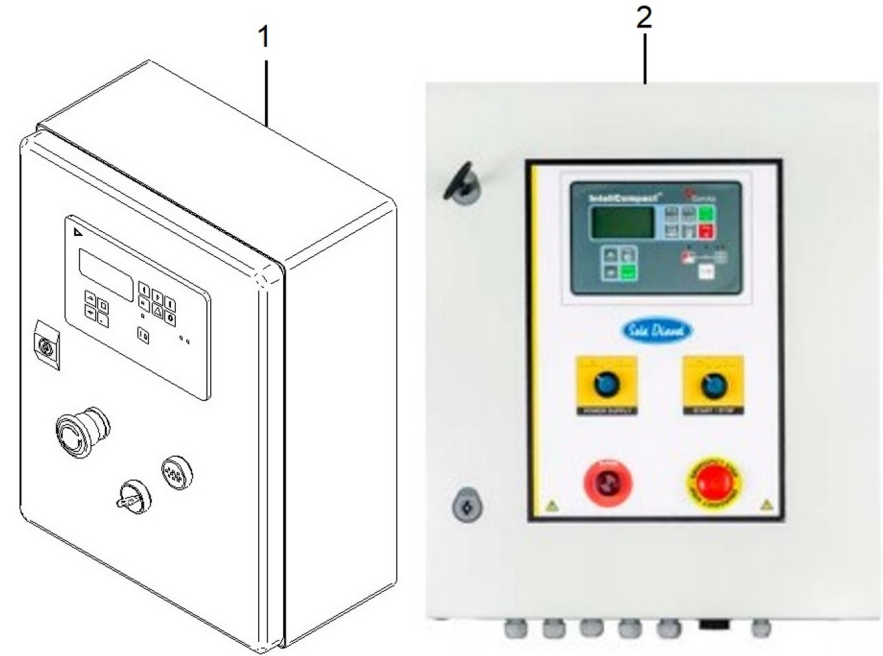

D MI33GSTDN 05 4 Control Cabinets

Fig.	Ref.	Qty.	Descr.	Obs	From	UpTo
1A	6097A215	1	Box CO 40 17/25/35/45/50/68 GT TAC 12V			
1B	6097A220	1	Box CO 40 17/25/35/45/50/68 GT TAC 24V			
2A	60972761	1	Parallel Kit 11 GT 230V TAC Control 12V			
2B	60972762	1	Parallel Kit 11 GT 400/230V TAC Control 12V			
2C	60972763	1	Parallel Kit 14 GTA 240V TAC Control 12V			
2D	60972764	1	Parallel Kit 14 GTA 480/277V TAC Control 12V			
2E	60972760	1	Parallel Kit 10 GS 230V TAC Control 12V			
2F	60972767	1	Parallel Kit 12 GSA 240V Control 12V