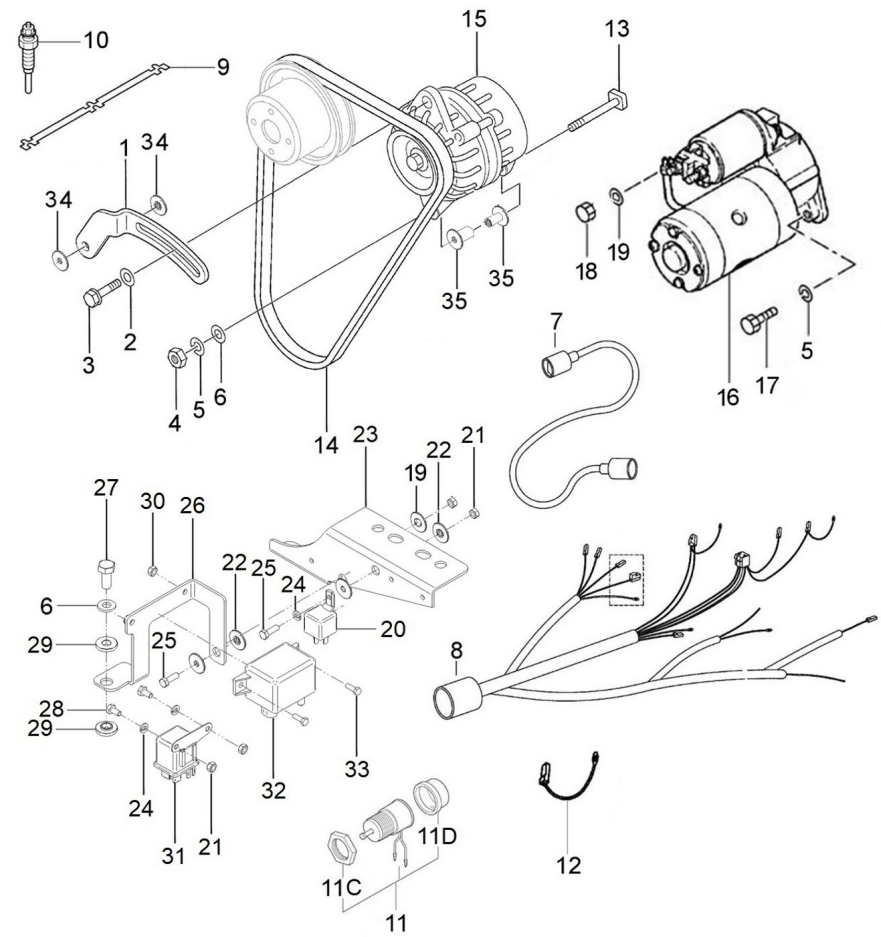

Genset 11 GT/GTC & 14 GTA/GTAC TAC

Electrical System

D MI33GSTDN 05 1 Electrical System 12V

Fig.	Ref.	Qty.	Descr.	Obs	From	UpTo
28	52102155	2	Bolt DIN 933 M6-12 8.8			
29	17117024	2	Bracket Bakelite Bushing			
30	51123005	2	Nut DIN 985 M5 5.6			
31	13827005	1	Glow Relay			
32	19017113	1	Relay 12V Earth Isolated Nagares			
33	52102106	2	Bolt DIN 933 M5-15 8.8			
34	17217012	2	Tensor Bakelite Bushing			
35	17217011	2	Bracket Bakelite Bushing			
NS	60900028	2	Diode 25A Studded cathode type DSI