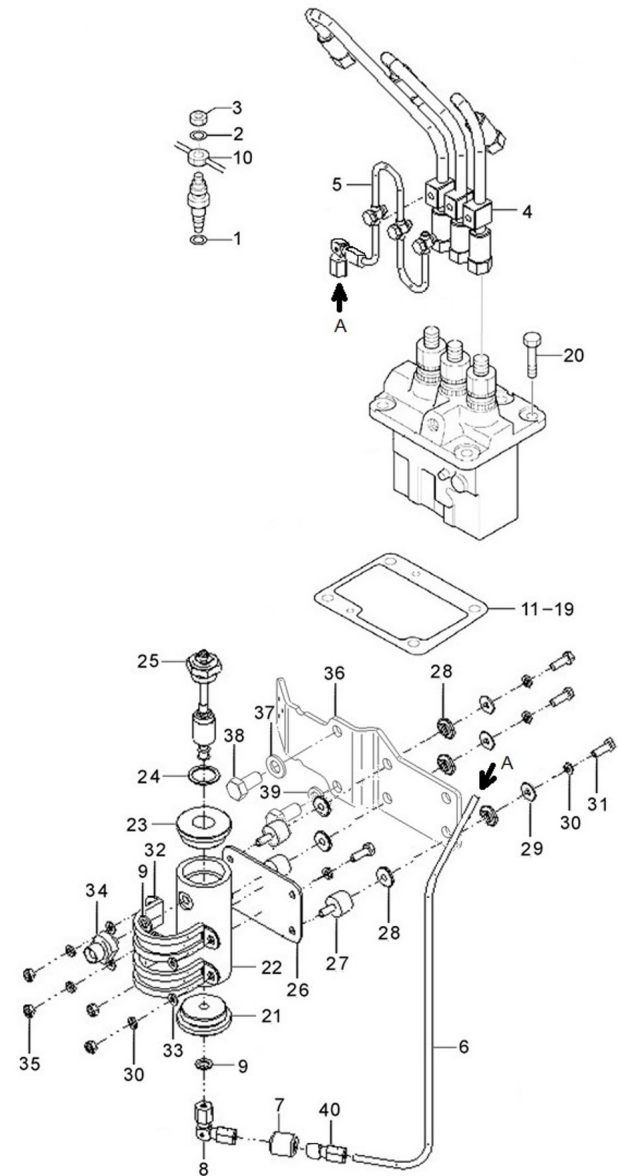

Genset 11 GT/GTC & 14 GTA/GTAC TAC

Fuel System

D MI33GSTDN 04 1 Fuel Pipe And Fuel Leak Alarm

Fig.	Ref.	Qty.	Descr.	Obs	From	UpTo
29	51031006	3	Washer DIN 9021 6			
30	53033006	7	Washer GROWER DIN 127-6			
31	52102157	3	Bolt DIN 933 M6-20 8.8			
32	59072482	2	Clamp 2 48/20 W1			
33	51030006	4	Washer DIN 125-6			
34	17B14032	1	Fitting 1/8 - 3/8 Nylon			
35	52120006	4	Nut DIN 934 M6 8.8			
36	17217027	1	Sensor Sopport			
37	51030012	1	Washer DIN 125-12			
38	52102358	2	Bolt DIN 933 M12-25 8.8			
39	53033012	1	Washer Grower DIN 127-12			
40	19414028	1	P-GEV 6LR 1/8			
NS	19424101	1	Spray stop kit