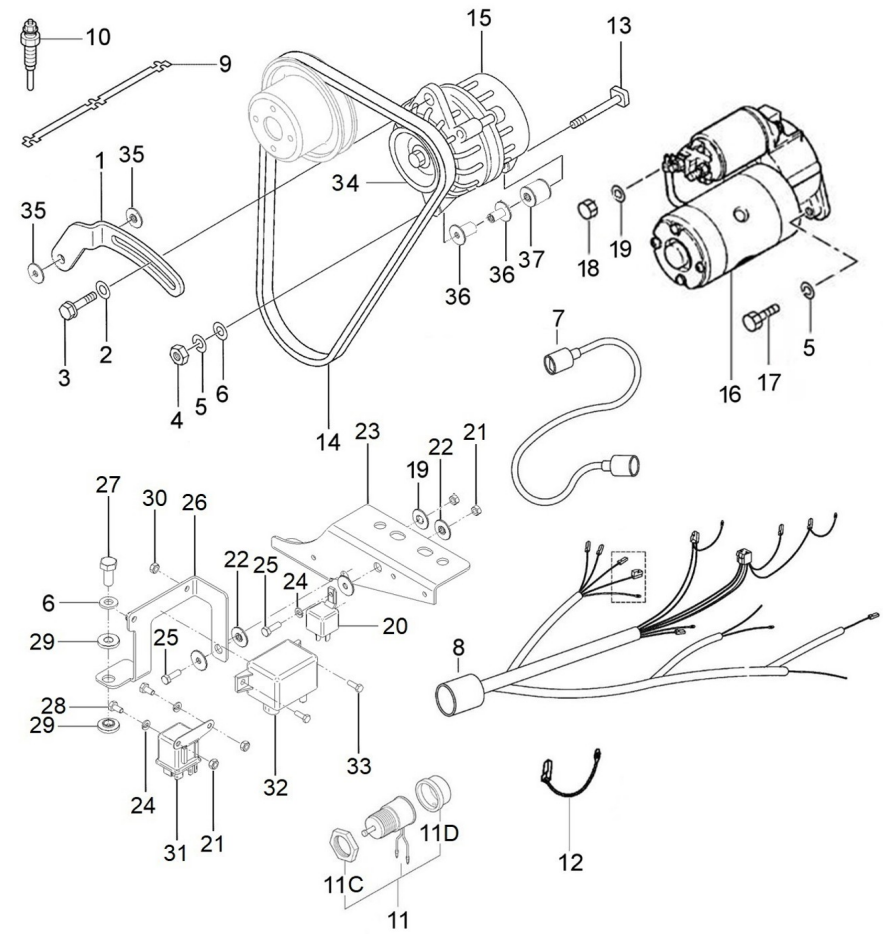

Genset 11 GT/GTC & 14 GTA/GTAC TAC

Electrical System

D MI33GSTDN 05 2 Electrical System 24V

Fig.	Ref.	Qty.	Descr.	Obs	From	UpTo
30	51123005	2	Nut DIN 985 M5 5.6			
31	17527006	1	Glow Relay 24V			
32	19017114	1	Relay 24V Earth Isolated Nagares			
33	52102106	2	Bolt DIN 933 M5-15 8.8			
34	17617003	1	Pulley Alternator			
35	17217012	2	Tensor Bakelite Bushing			
36	17217011	2	Bracket Bakelite Bushing			
37	17217020	1	Spacer 10,5X25X36			
NS	60900028	2	Diode 25A Studded cathode type DSI