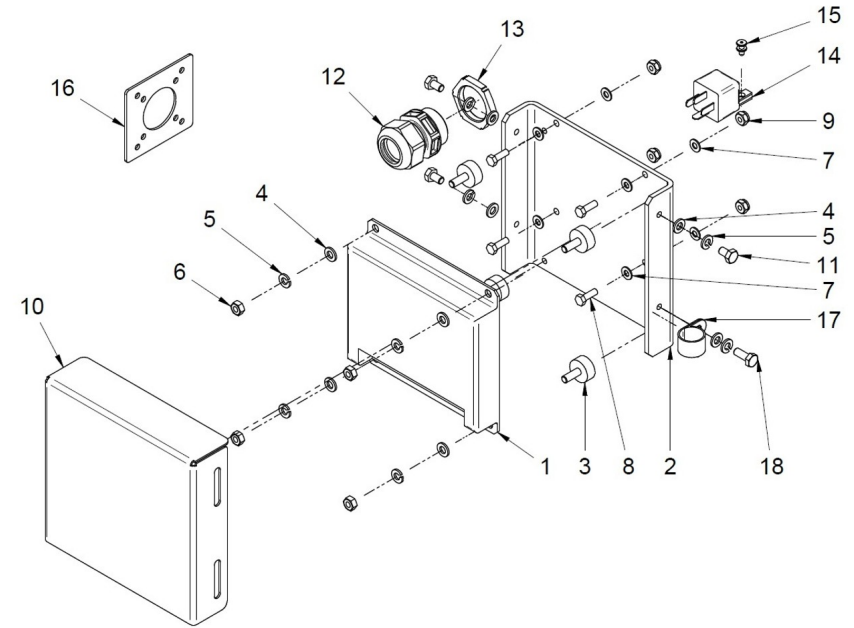

Genset 11 GT/GTC & 14 GTA/GTAC TAC

Electrical System

D 60971525 Electronic Gov. control system 12V

Fig.	Ref.	Qty.	Descr.	Obs	From	UpTo
1	60972525	1	Speed Control Unit G.A.C 5100 Low Inter.			
2	17317007	1	Electronic Unit Bracket			
3	17A14009	4	Anti Vibration Mount M6			
4	51030006	8	Washer DIN 125-6			
5	53033006	8	Washer GROWER DIN 127-6			
6	52120006	4	Nut DIN 934 M6 8.8			
7	51030005	8	Washer DIN 125-5			
8	52102106	4	Bolt DIN 933 M5-15 8.8			
9	51123005	4	Nut DIN 985 M5 5.6			
10	17317008	1	Parallel electronic unit cover			
11	52102154	3	Bolt DIN 933 M6-10 8.8			
12	60900310	1	Connector Press CAPTOR-2000 M32 RAL7001			
13	60900311	1	Screw Connector Press Captor-2000 M32			
14	63900028	1	Relay 12V 40/15A NO+NC with Diode			
15	51058054	1	Aluminium Rivet 4.0 X 10			
16	60573041.25G	1	Connector Adapter Parallel			
17	59071224	1	Clamp RSGU 1 22/15 W1			15/11/2023
17	59071324	1	Clamp RSGU 1 32/15 W1			15/11/2023
18	52102156	1	Bolt DIN 933 M6-16 8.8			
NS	58088284	1	Pastic Cable Zip Tie			
NS	60900088	2	TERMINAL Female SUPERSEAL			
NS	60900089	2	SUPERSEAL male terminal			
NS	60900322	1	2 female channel connector SUPERSEAL			
NS	60900323	1	2 male channel connector SUPERSEAL			
NS	60900330	4	SUPERSEAL yello rubber protection			
NS	60972517	1	Connector for actuator Packard type			
NS	60972519	2	Magnetic Speed Sensor			
NS	60974223DNV	1	Auxiliary Installation Electronic Gov. TAC Genset			