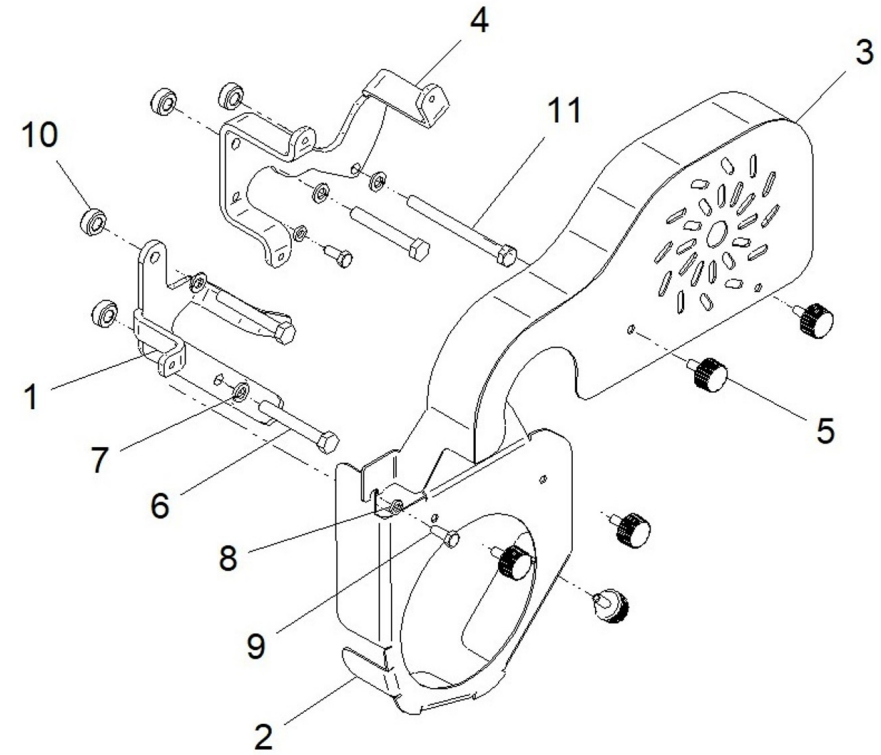

Genset 11 GT/GTC & 14 GTA/GTAC TAC

Engine Body

D MI44GSTDN 01 13 Drive Belt Guard For Genset Without Canopy

Fig.	Ref.	Qty.	Descr.	Obs	From	UpTo
1	17310040	1	Bracket			
2	17310041	1	Drive Belt Guard			
3	17310043	1	Drive Belt Guard			
4	17310042	1	Bracket			
5	13810247	5	Grip Knob M6			
6	52101265	3	Bolt DIN 931 M8-60 8.8			
7	53033008	4	Washer GROWER DIN 127-8			
8	51030006	2	Washer DIN 125-6			
9	52102156	2	Bolt DIN 933 M6-16 8.8			
10	12117044	4	Spacer			
11	52101271	1	Bolt DIN 931 M8-90 8.8			
NS	18517013	1	Spacer 10X20X7