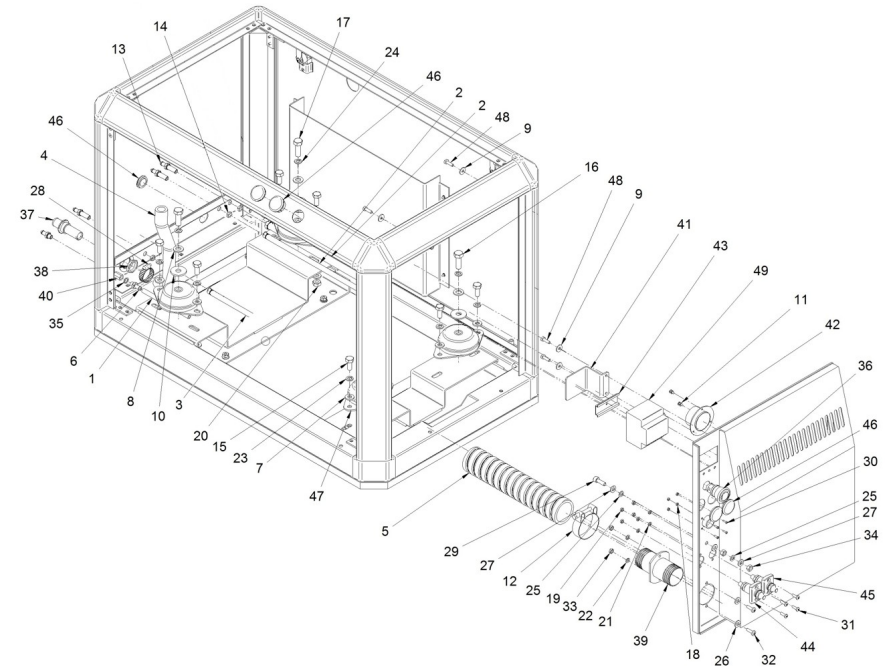

D MI33GTDN 09 2 Alternator Kit With Canopy

Fig.	Ref.	Qty.	Descr.	Obs	From	UpTo
NS	60972091	3	TER. PROTECTIVE 20 BLACK			
NS	60973048	1	BLACK Battery NEGATIVE Wiring			
NS	60973049	1	RED Battery POSITIVE Wiring			
NS	60975074	1	Panel Back 0,66 M. Wiring GROUND ALT.			
NS	M88564500	1	Air Aspiration Hose D. 45			
NS	M88565000	1.0	Air Aspiration Hose D. 50