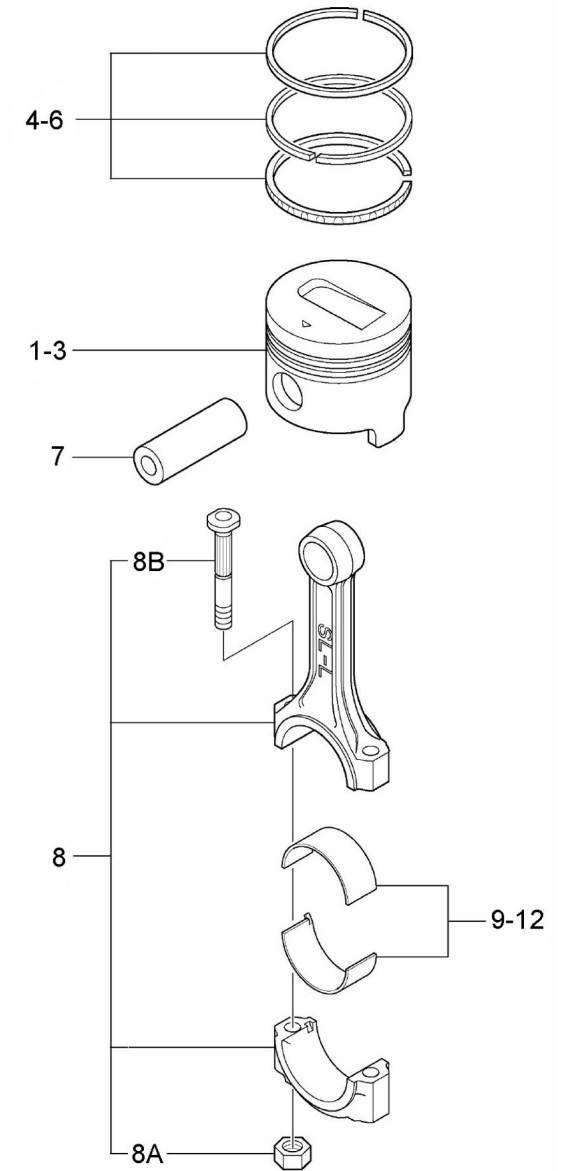

Genset 11 GT/GTC & 14 GTA/GTAC TAC

Engine Body

D GC01 1 8 Piston & Connecting Rod

Fig.	Ref.	Qty.	Descr.	Obs	From	UpTo
1	17222001G	3	Piston (Generator)			02/04/2018
1	17222001G.1	3	Piston (Genset)		03/04/2018	
2	17222002G	3	Piston + 0,25 (Generator)			
3	17222003G	3	Piston + 0,50 (Generator)			
4	17722006	3	Ring Set,Piston STD.			
5	17722007	3	Ring Set,Piston O.S 0.25			
6	17722008	3	Ring Set,Piston O.S 0.50			
7	17222009	3	Pin, Piston			
8	17222010	3	Rod Assy, Connecting			
8A	17022011	6	Nut,connecting rod			
8B	17222013	6	Bolt,connecting rod			
9	17222014	3	Metal Set, Con Rod STD.			
10	17222015	3	METAL Set, CON ROD - 0,25			
11	17222016	3	METAL Set, CON ROD - 0,50			
12	17222017	3	METAL Set, CON ROD - 0,75