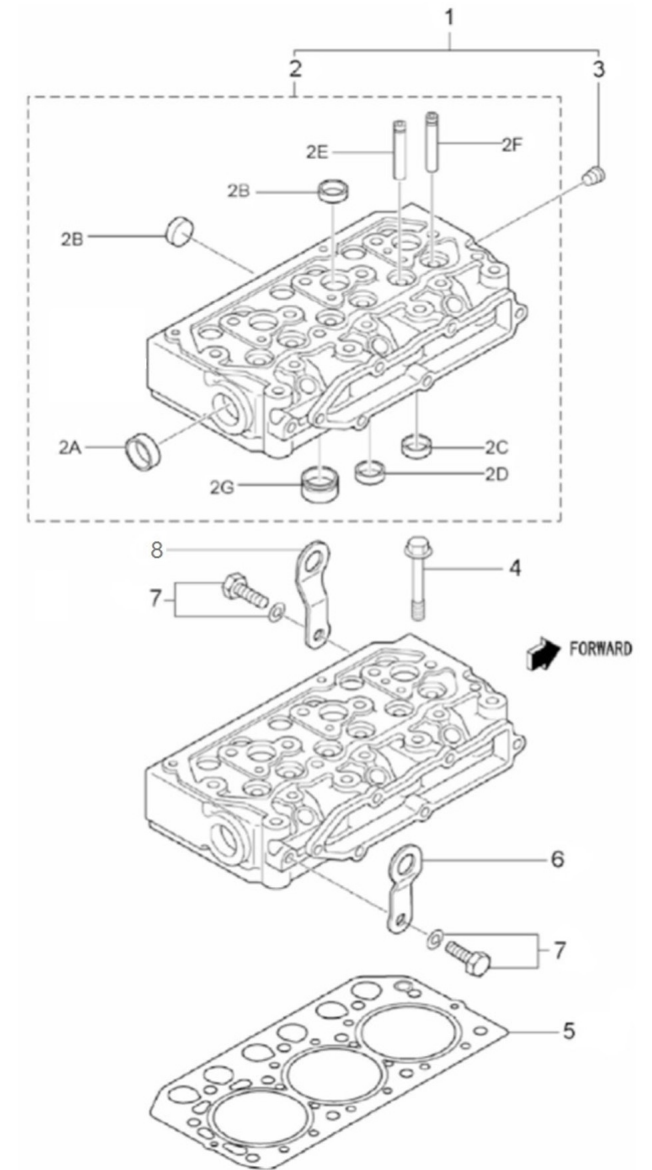

Genset 11 GT/GTC & 14 GTA/GTAC TAC

Engine Body

D GC01 1 1 Cylinder Head

Fig.	Ref.	Qty.	Descr.	Obs	From	UpTo
1	17221001G	1	Head Assy, Cylinder Generator			
2	(*)	7	Not available			
2A	17020012	1	Cap			
2B	13220012	5	Cap Sealing			
2E	17221002	3	Guide, Valve Exhaust			
2F	17221003	3	Guide, Valve, Inlet			
2G	17221015G	3	Jet, Combustion (Generator)			
3	17820011	1	Plug, Tapered			
4	17221005	11	Bolt,cylinder head			
5	17221004	1	Gasket, Cylinder Head			
6	13221011	1	HANGER Engine			
7	17720010	2	Bolt,W/Washer			
8	17210008	1	HANGER, Engine