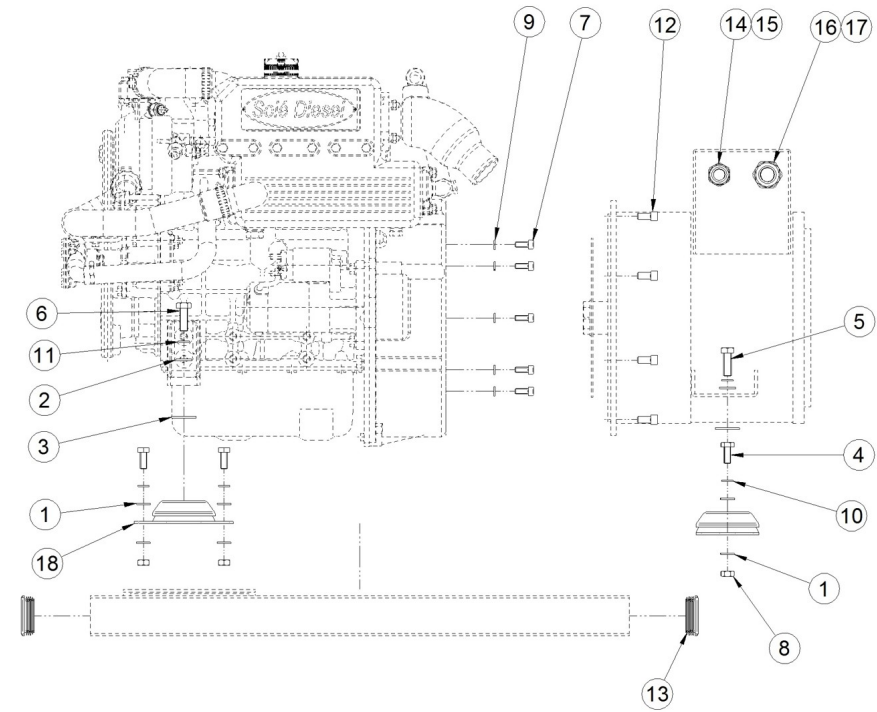

Genset 11 GT/GTC & 14 GTA/GTAC TAC

Genset Alternator Kit

D 60572106 Alternator Kit Without Canopy

Fig.	Ref.	Qty.	Descr.	Obs	From	UpTo
1	51030010	16	Washer DIN 125-10			
2	51030012	4	Washer DIN 125-12			
3	51031012	4	Washer DIN 9021 12			
4	52102307	8	Bolt DIN 933 M10-20 8.8			
5	52102359	2	Bolt DIN 933 M12-30 8.8			
6	52102360	2	Bolt DIN 933 M12-35 8.8			
7	52103257	8	Bolt DIN 912 M8-20 8.8			
8	52120010	8	Nut DIN 934 M10 8.8			
9	53033008	8	Washer GROWER DIN 127-8			
10	53033010	8	Washer GROWER DIN 127-10			
11	53033012	4	Washer Grower DIN 127-12			
12	60539017	8	ALT. SINCRO FASTENING Bolt			
13	60539019	4	LID (60 Tube)			
14	60900306	1	Connector Press CAPTOR-2000 M25 RAL7001			
15	60900309	1	Screw Connector Press Captor-2000 M25			
16	60900310	1	Connector Press CAPTOR-2000 M32 RAL7001			
17	60900311	1	Screw Connector Press Captor-2000 M32			
18	61673001	4	Engine Mount Type F 35 SHA M12 H 34			
NS	53104257	4	Bolt DIN 7984 M8-20 12.9	☒		
NS	58088282	4	Pastic Cable Zip Tie	☒		
NS	60511112S.81	2	16 mm Hexagon Plug	☒		
NS	60900158	1	Terminal Tubular Sleeve (1.5)	☒		
NS	TR.1.5.8	4	Ring Terminal 1.5 Sec.	☒