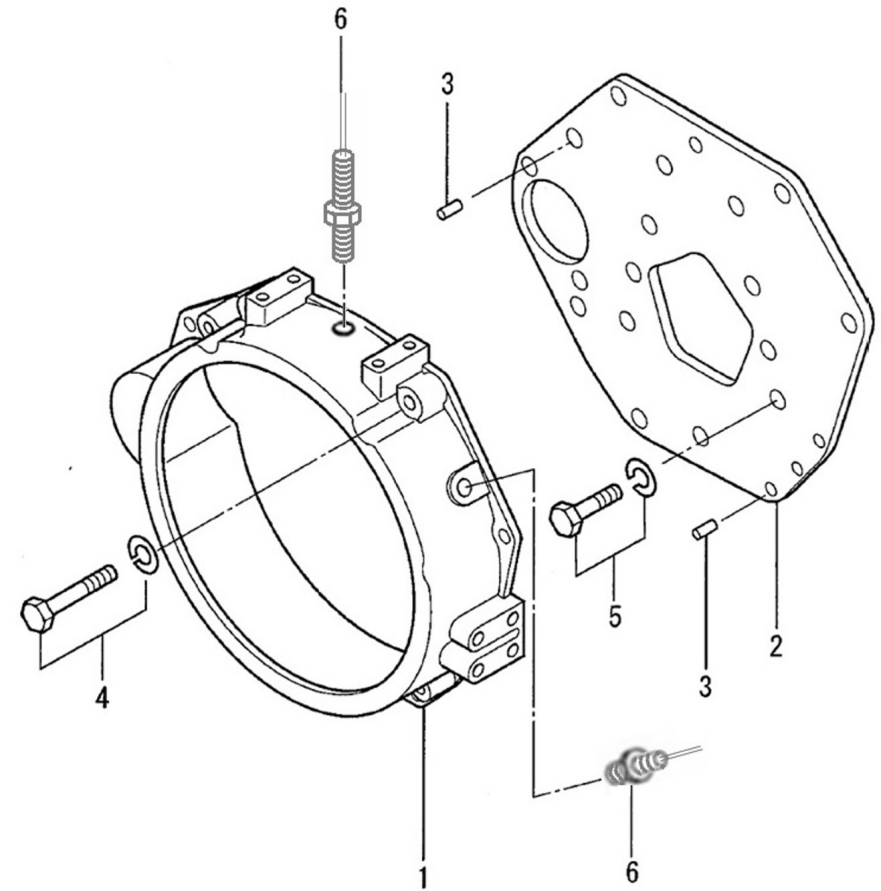

D MI33GSTDN 01 7 Rear Plate

Fig.	Ref.	Qty.	Descr.	Obs	From	UpTo
1	17220003GDNR	1	Flywheel Housing TAC			
2	17220017	1	Plate, REAR			
3	17220026	2	Pin			
4	17202309	2	Bolt			
5	17220062G	13	Bolt			
6	60972519	2	Magnetic Speed Sensor