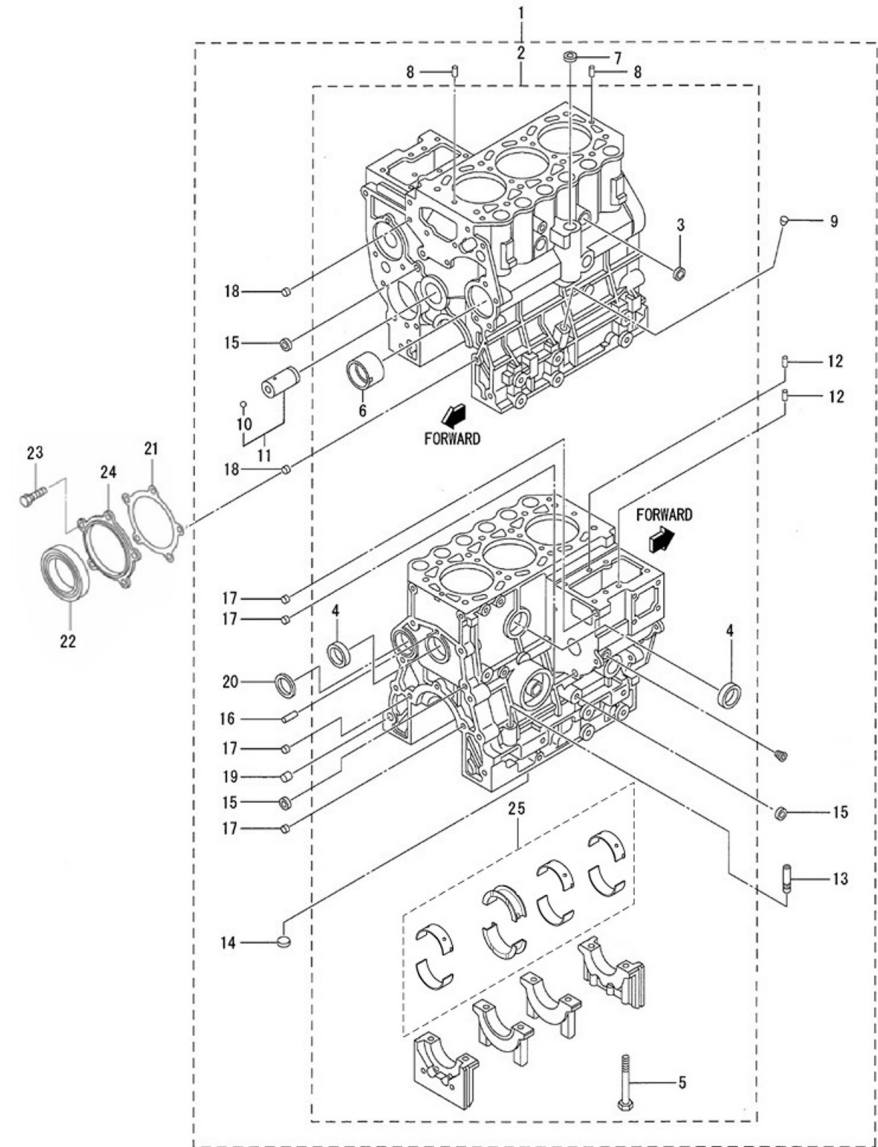

Genset 11 GT/GTC & 14 GTA/GTAC TAC

Engine Body

D GC01 1 6 Cranckcase

Fig.	Ref.	Qty.	Descr.	Obs	From	UpTo
1	17220001G	1	Block Assy, Cylinder (Generator)			
2	(*)	1	Not available			
3	17220006.4G	2	Cap Sealing			
4	17221012.4G	2	Cap Sealing			
5	17220009	8	Bolt Bearing Cap			
6	17220011	1	Bushing, CamShaft			
7	17020014	1	Cap			
8	17120019	2	Pin, dowel			
9	17220023	1	Plug, TAPER			
10	17220028	1	Ball			
11	17220014	1	Shaft Assy, IDLER			
12	17620036.4	2	Pin Dowel			
13	13220007	1	Guide			
14	17220012	1	Cap, Sealing			
15	17220013	3	Cap, SealING			
16	17620020.4	1	Pin			
17	13120009	4	Bushing			
18	13220021	2	Bushing KNOCK			
19	13220022	1	BUSHING,KNOCK			
20	17220019	1	Plug, Expansion			
21	17220016	1	Gasket, Oil Seal Case			
22	17220063	1	Seal, Oil			
23	52102257	5	Bolt DIN 933 M8-20 8.8			
24	17220015	1	Case, Oil Seal			
25A	13620003	1	Metal Set STD.			
25B	13620004	1	METAL Set 0.25			
25C	13620005	1	METAL Set 0.50			
25D	13620006	1	METAL Set 0.75