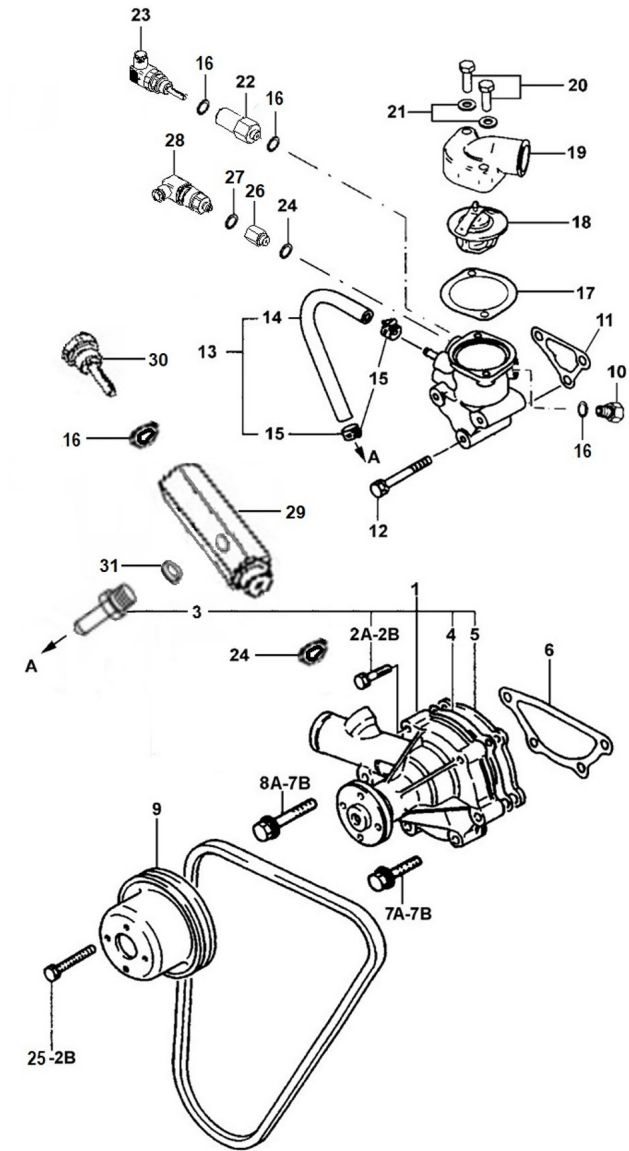

Genset 11 GT/GTC & 14 GTA/GTAC TAC

Cooling System

D MI33GSTDN 03 1 Water Pump

Fig.	Ref.	Qty.	Descr.	Obs	From	UpTo
1	17221020	1	Fresh Water Pump			
2A	52102259	2	Bolt DIN 933 M8-30 8.8			
2B	53033006	6	Washer GROWER DIN 127-6			
3	13221026	1	NIPPLE Hose			
4	13221022	1	Gasket Water Pump			
5	13221042	1	Plate Water Pump			
6	13221041	1	Gasket Water Pump			
7A	52101262	3	Bolt DIN 931 M8-45 8.8			
7B	53033008	7	Washer GROWER DIN 127-8			
8A	17201265	1	Bolt			
9	17221021	1	Pulley,Water Pump			
10	17121016	1	Plug, drain			
11	17221033	1	Gasket, Thermostat Case			
12	17420062G.1	3	Bolt,W/Washer (Generator)			
13	17221025	1	Hose Assy			
14	17221024	1	Elbow			
15	17824029	2	Clip,Hose			
16	56000083	4	Washer 21-26-1,5			
17	17221031	1	Gasket,Thermostat			
18	17221027G	1	Thermostat			
19	17211020	1	Fitting, Water Outlet			
20	52101260	2	Bolt DIN 931 M8-35 8.8			
21	53038008	2	Washer DIN 6798-A 8			
22	17317035	1	Conversion Adapter G1/2 A 5/8 UNF			
23	60994075	1	Temperature Sensor			
24	56000077	2	Washer 18-23-1,5			
25	52102155	4	Bolt DIN 933 M6-12 8.8			
26	17A17030	1	Conversion Adapter G1/4 a 5/8"SAE			
27	56000020	1	Washer 14,3-22-1			
28	60994076	1	Marine Approved Pressure Transmitters			
29	17317032	1	Conversion Adapter G3/8 BSP