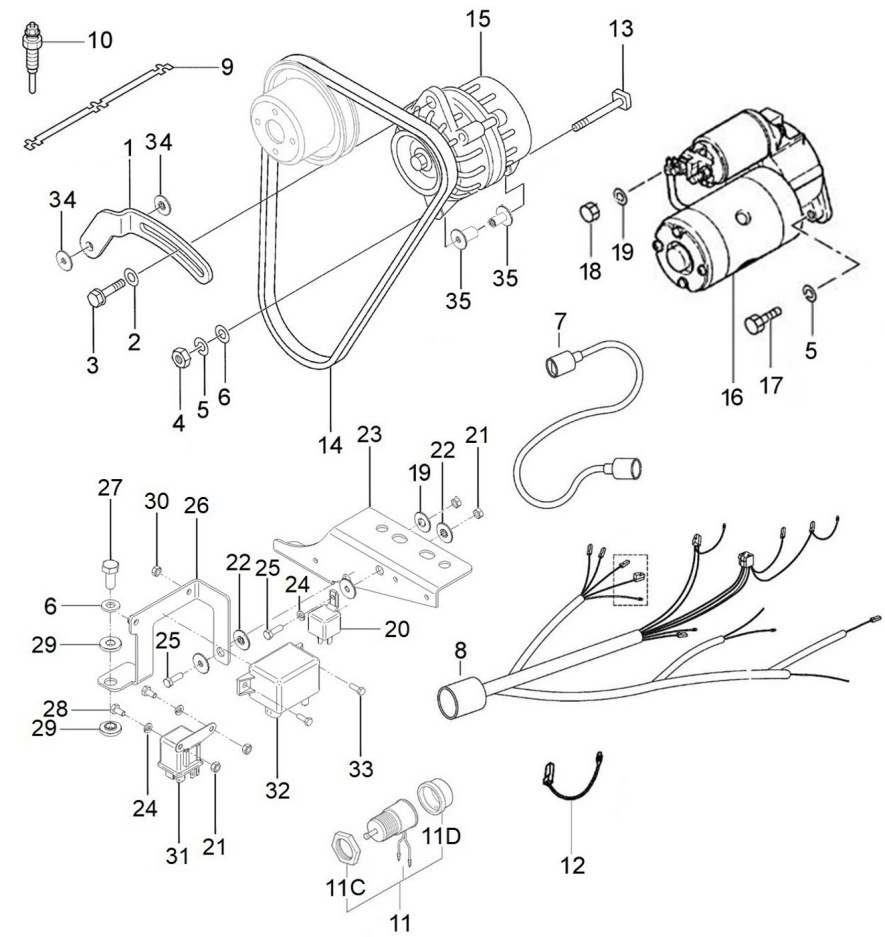

Genset 11 GT/GTC & 14 GTA/GTAC TAC

Electrical System

D MI33GSTDN 05 1 Electrical System 12V

Fig.	Ref.	Qty.	Descr.	Obs	From	UpTo
1	17227007	1	Plate			
2	51031008	1	Washer DIN 9021 8			
3	13827012	1	Bolt			
4	17827003	1	Nut			
5	53033010	3	Washer GROWER DIN 127-10			
6	51030010	2	Washer DIN 125-10			
8	60973900	1	Elect. Inst. G. MINI-44 TAC			
9	17227018	1	Plate			
10	17127017	3	Plug, glow			
11A	17324026G	1	SOLENOID, Assy			
Figure A for Standard System						
11B	60972524	1	GAC Actuator L2E,L3E,S3L,S3L2,S4L,S4L2			
Figure b for Parallel System						
11C	13425029	1	Nut (old)			
11D	17324025G	1	SOLENOID			
12	60934040	1	Wirine			
13	17227070	1	Bolt, Alternator			
14	17221060G	1	V-Belt			
15	17227010	1	Alternator 12V/50A			
16	17227002	1	Starter Assy 12 V Genset			
17	52202308	2	Screw DIN 933 M10-25 8.8			
18	52120008	1	Nut DIN 934 M8 8.8			
19	51030008	2	Washer DIN 125-8			
20	18217005	1	Relay 12V 12-100			
21	54120006	4	Nut DIN 934 M6 INOX			
22	17417010	4	Bakelite Bushing			
23	17314032	1	Bracket, gasoil Filter			
24	53033006	2	Washer GROWER DIN 127-6			
25	52102157	2	Bolt DIN 933 M6-20 8.8			
26	17310046	1	Relay Bracket			
27	52102308	1	Bolt DIN 933 M10-25 8.8