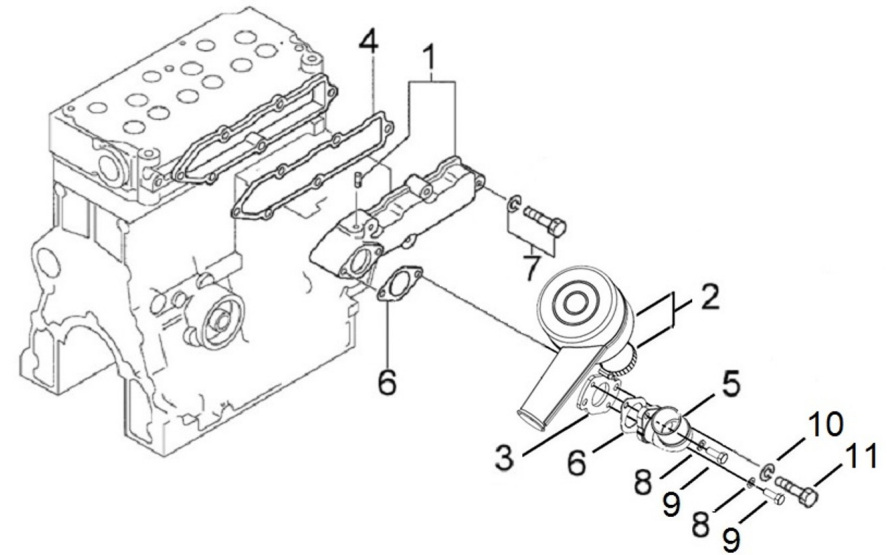

Genset 11 GT/GTC & 14 GTA/GTAC TAC

Inlet & Exhaust

D MI33GSTDN 02 1 Inlet

<i>Fig.</i>	<i>Ref.</i>	<i>Qty.</i>	<i>Descr.</i>	<i>Obs</i>	<i>From</i>	<i>UpTo</i>
1	17221030	1	Cover Assy, Inlet			
2	13810074	1	Air Filter			
3	17210042	1	Inlet Flange			
4	17221032	1	Gasket, Inlet Cover			
5	17210020	1	Bend			
6	17221034	1	Gasket, Inlet Pipe			
7	17721011	5	Bolt,W/Washer			
8	53038008	2	Washer DIN 6798-A 8			
9	52102257	2	Bolt DIN 933 M8-20 8.8			
10	53033008	2	Washer GROWER DIN 127-8			
11	52103257	2	Bolt DIN 912 M8-20 8.8