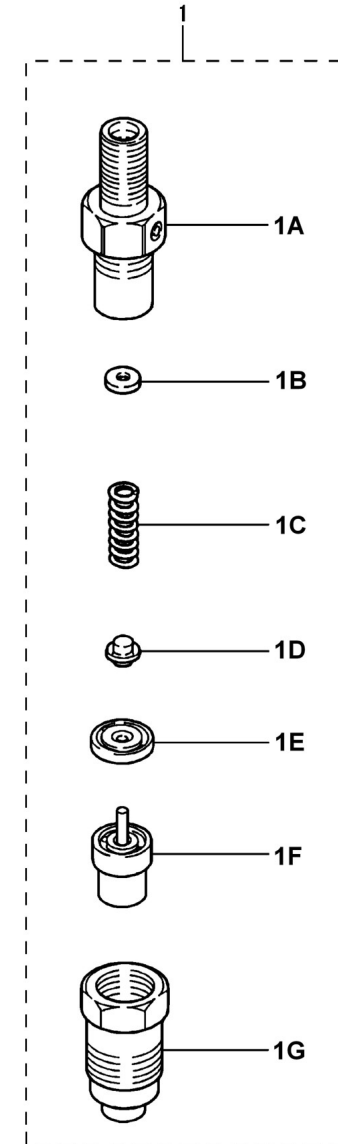

Genset 11 GT/GTC & 14 GTA/GTAC TAC

Fuel System

D GC01 4 2 Injection Nozzle

Fig.	Ref.	Qty.	Descr.	Obs	From	UpTo
1	13826001	3	Nozzle & Holder A			
1A	13826002	3	Body Assy			
1BAA	13826010	0	Washer 1,25	#		
1BAB	13826011	0	Washer 1,30	#		
1BAC	13826012	0	Washer 1,35	#		
1BAD	13826013	0	Washer 1,40	#		
1BAE	13826014	0	Washer 1,45	#		
1BAF	13826015	0	Washer 1,50	#		
1BAG	13826016	0	Washer 1,55	#		
1BAH	13826017	0	Washer 1,60	#		
1BAI	13826019	0	Washer 1,65	#		
1BAJ	13826020	0	Washer 1,70	#		
1C	17226004	3	Spring, Pressure			
1D	13826003	3	Pin Pressure			
1E	13826007	3	PIECE DISTANCE			07/01/2020
1F	13826018	3	Nozzle Assy			
1G	17226009	3	Nut