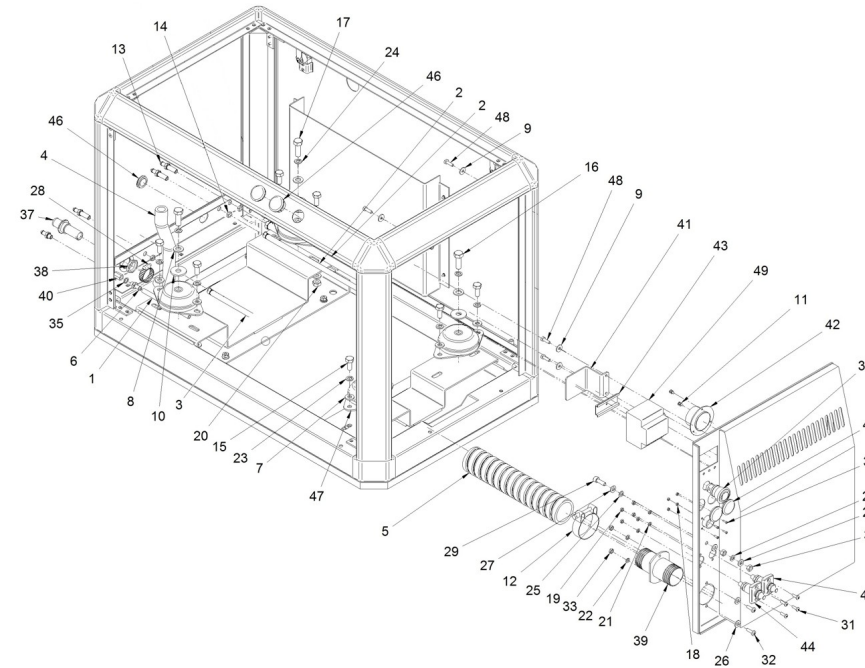

Genset 11 GT/GTC & 14 GTA/GTAC TAC

Canopy Spare Parts

D MI33GTDN 09 2 Alternator Kit With Canopy

Fig.	Ref.	Qty.	Descr.	Obs	From	UpTo
30	54118004	4	Bolt DIN 7985 M3-10 INOX			
31	54118106	4	Bolt DIN 7985 M5-16 INOX			
32	54118157	2	Bolt DIN 7985 M6-20 INOX			
33	54120006	2	Nut DIN 934 M6 INOX			
34	54120008	2	Nut DIN 934 M8			
35	57000361	3	Washer 10-14-1,5			
36	60900510	1	Emergency Stop PUSH BOTTOM			
37	60572014	1	Water Wall Bushing D.20			
38	60572014.1	1	3/4" GAS Nut			
39	60573014	1	Exhaust Wall PASS D.50			31/01/2025
39	60573018	1	Exhaust Wall PASS D.54/48		01/02/2025	
40	60573041.39	2	ROD Coupling 1/8 BSP			
41	60573041.42	1	L FASTENING Bracket With OMEGA			
42	60573041.46	1	Air Connection D.50			
43	60573041.64	1	Switch Disconnecter Omega Bracket			
44	60573047	1	Battery Plug IN			
45	60573048	1	Battery Plug IN			
46	60900508	5	Shutter 31			
47	61673001	4	Engine Mount Type F 35 SHA M12 H 34			
48	52102157	4	Bolt DIN 933 M6-20 8.8			
49	60972085	1	FOUR PoleS 16A DISConnector			
NS	52102254	1	Bolt DIN 933 M8-10 8.8	☒		
NS	52202357	1	Bolt DIN 933 M12-1,25-20 8.8	☒		
NS	53038012	1	Washer DIN 6798-A 12	☒		
NS	54081016	4	Clamp DIN 3017 16-27/9 W4	☒		
NS	54082032	4	Clamp DIN 3017 32-50/12 W4	☒		
NS	58018160	4	Screw	☒		
NS	60573041.25G	1	Connector Adapter Parallel	☒		
NS	60972073	1	0,25 M. CHASSIS TO MOTOR Wiring GROUND	☒		
NS	60972074	1	0,44 M. Back Panel To Alt. Wiring Ground	☒		
NS	60972090	2	TER. PROTECTIVE 20 RED	☒