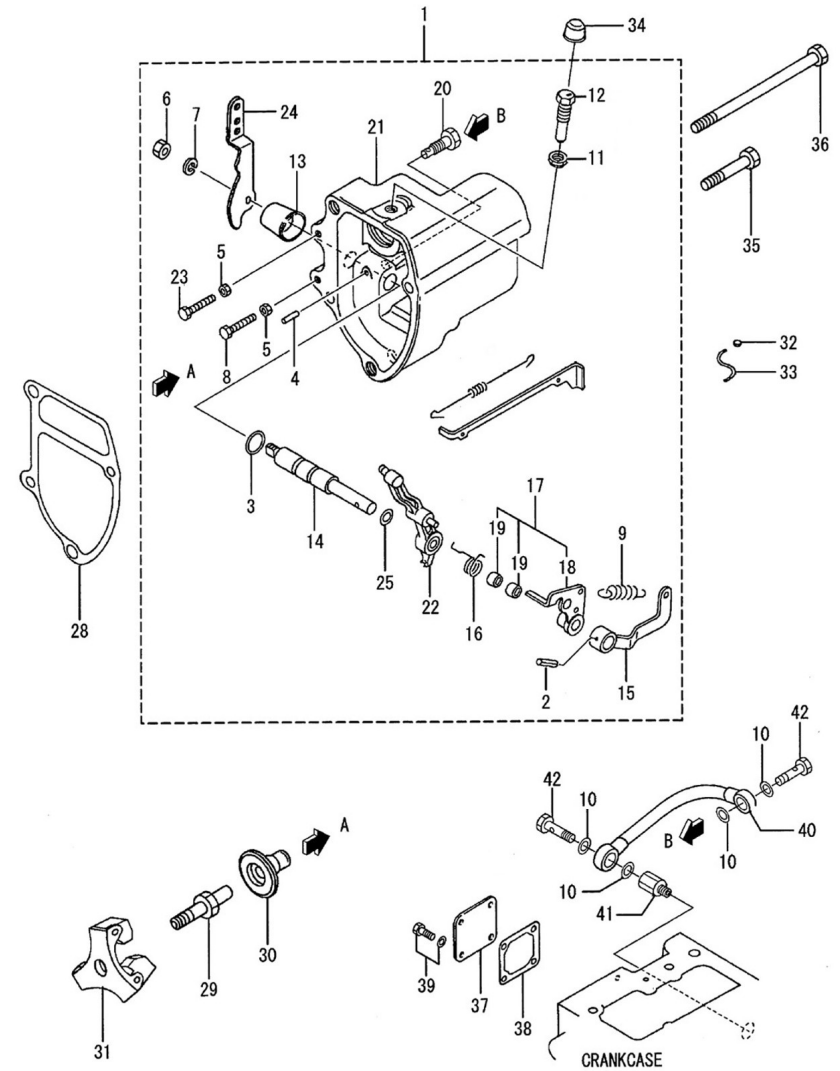

Genset 11 GT/GTC & 14 GTA/GTAC TAC

Fuel System

D MI33GSTDN 04 4 Governor Parts

Fig.	Ref.	Qty.	Descr.	Obs	From	UpTo
33	13123019	1	Metal Sealing			
34	13823042	1	Cap TORQUE Set SE			
35	17220034	3	Bolt			
36	17223052	1	Bolt, Governor Case			
37	17223043	1	Cover TIE-ROD			
38	13223014	1	Gasket Cover			
39	13802156	4	Bolt			
40	17224004G	1	Pipe,Oil			
41A	17322022	1	Adapter			
Figure A for Standard System						
41B	17322029	1	Adapter			
Figure b for Parallel System						
42A	17322020	2	VIS			
Figure A for Standard System						
42B	17322028	1	BOLT, EYE			
Figure b for Parallel System						
43	17322021	4	Gasket