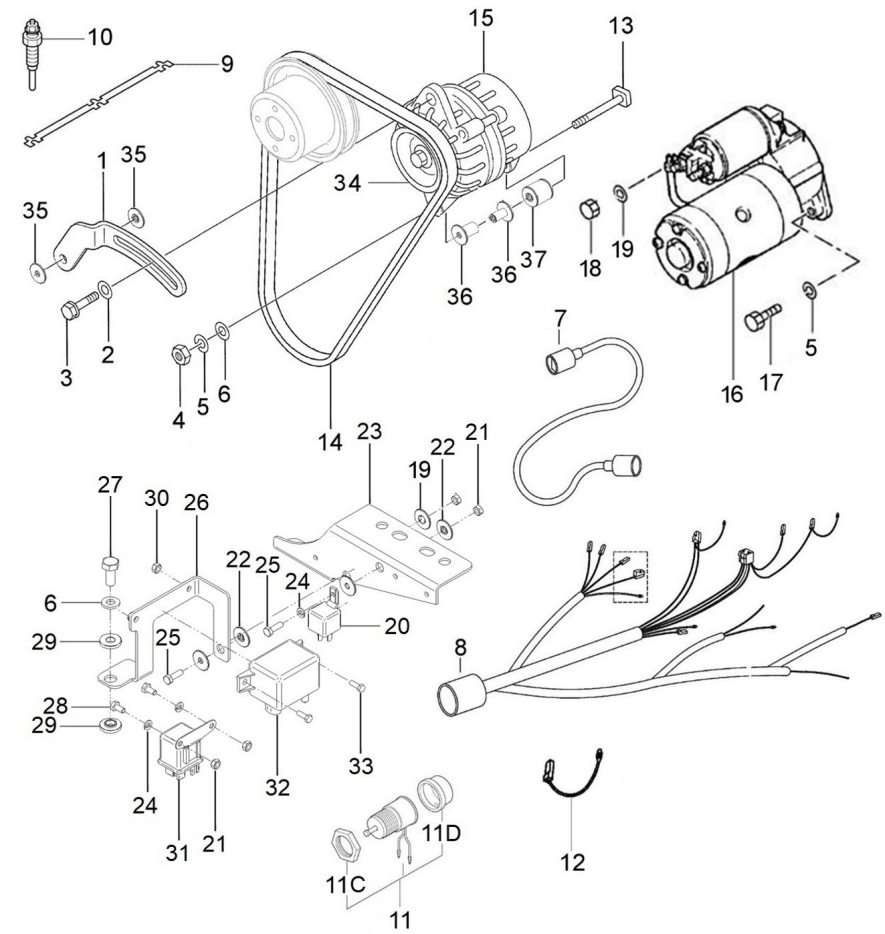

Genset 11 GT/GTC & 14 GTA/GTAC TAC

Electrical System

D MI33GSTDN 05 2 Electrical System 24V

Fig.	Ref.	Qty.	Descr.	Obs	From	UpTo
1	17227007.1	1	Plate			
2	51031008	1	Washer DIN 9021 8			
3	13827012	1	Bolt			
4	17827003	1	Nut			
5	53033010	3	Washer GROWER DIN 127-10			
6	51030010	2	Washer DIN 125-10			
8	60973900	1	Elect. Inst. G. MINI-44 TAC			
9	17227018	1	Plate			
10	17227017.2	3	Glow Plug 24V			
11A	13824025.2G	1	Stop SOLENOID 24V-ETR			
Figure A for Standard System						
11C	13425029	1	Nut (old)			
11D	17324025G	1	SOLENOID			
12	60934040	1	Wirine			
13	17227070	1	Bolt, Alternator			
14	17021028	1	Belt Type SPZX 987			
15	17417024	1	Alternator 28V/55A			
16	17327001.2	1	Starter Assy 24V			
17	52202308	2	Screw DIN 933 M10-25 8.8			
18	52120008	1	Nut DIN 934 M8 8.8			
19	51030008	2	Washer DIN 125-8			
20	17417005	1	Relay 24V 24-100			
21	54120006	4	Nut DIN 934 M6 INOX			
22	17417010	4	Bakelite Bushing			
23	17314032	1	Bracket, gasoil Filter			
24	53033006	2	Washer GROWER DIN 127-6			
25	52102157	2	Bolt DIN 933 M6-20 8.8			
26	17310046	1	Relay Bracket			
27	52102308	1	Bolt DIN 933 M10-25 8.8			
28	52102155	2	Bolt DIN 933 M6-12 8.8			
29	17117024	2	Bracket Bakelite Bushing