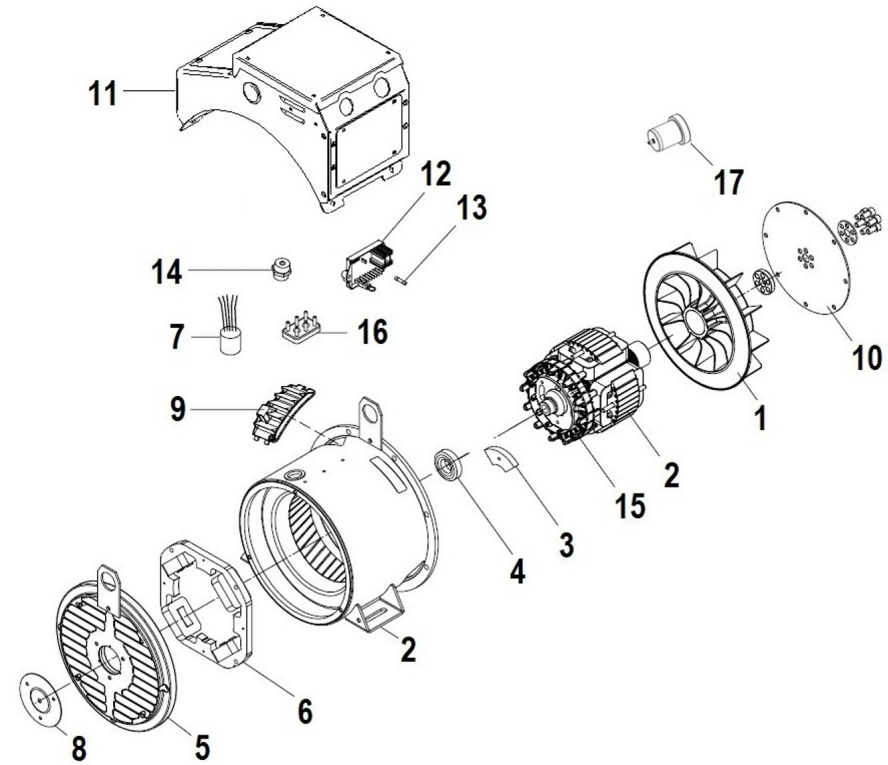

Genset 11 GT/GTC & 14 GTA/GTAC TAC

Genset Alternator Spare Parts

D MI33GSTDN 06 2 Alternator Spare Parts

Fig.	Ref.	Qty.	Descr.	Obs	From	UpTo
1	605113175.1	1	Fan SK160M- 4P			
2	(*)	1	Not available			
3	60574340.10	1	Diode Bridge SK160-S/C/L/M			
4	605113255.1	1	Bearing 6206 2RS/C3			
5	605111075.13	1	Rear Shield			
6	605113255.2	1	Exciter stator SK160C-, M-, L-			
7	605113175.2	1	EMC filter SK160SM-			
8	605113255.3	1	Rear shield cover			
9	605113365.03	1	IP23 Grid			
10	605113255.4	1	Kit disks 7,5"			
11	17217033	1	DNV Special Alt. Box			
12	605111075.35.1	1	Electronic Board AVR BL4 U			
13	605113365.05	1	Fuse 5x20 3,15A F			
14A	605113255.5	1	M6 insulator clamp			
14B	605113365.02	1	M8 Insulator Clamp			
15	605113255.6	1	Exc. rotor SK160C-, M-, L- 4P			
16A	605113255.7	1	M6 terminal board			
16B	605113365.04	1	M8 Terminal Board			
17	UMSINCRO1	1	SINCRO SK160 Special Tool