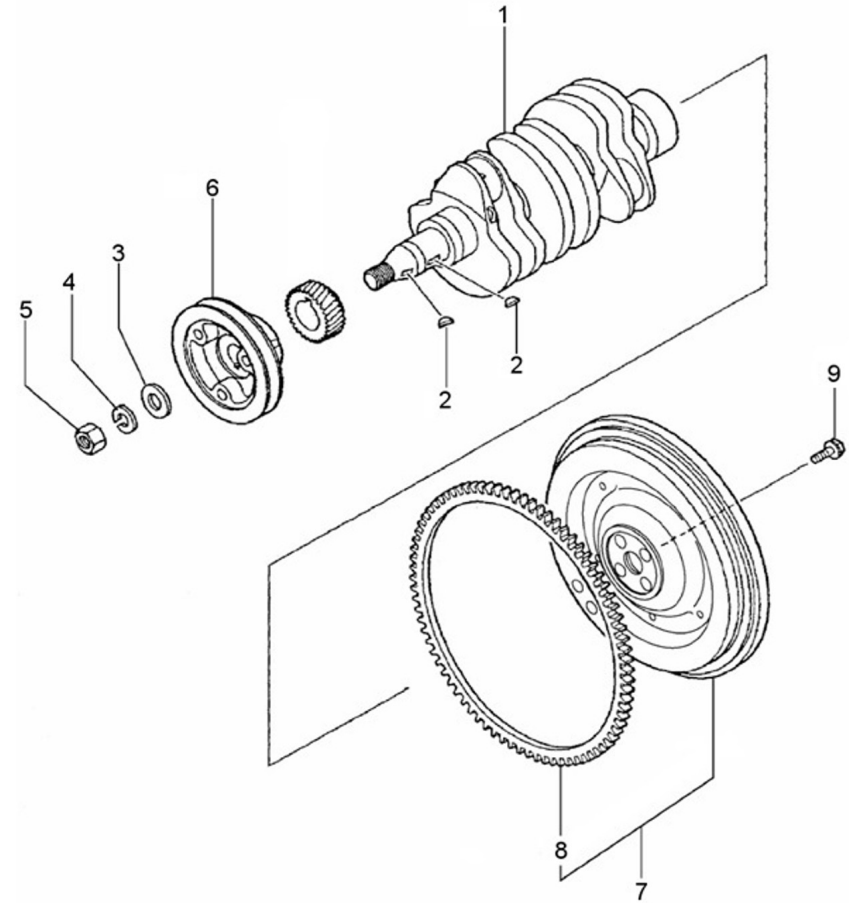

D GC01 1 9 Crankshaft & Flywheel

Fig.	Ref.	Qty.	Descr.	Obs	From	UpTo
1	17222018G	1	CrankShaft			
2	13222020	2	KEY			
3	17222051	1	Washer, Plain			
4	53033018	1	Washer GROWER DIN 127-18			
5	13222026	1	Nut			
6	17222024	1	Pulley CrankShaft			
7	17222027G	1	Flywheel SUB Assy (Generator)			
8	13222029	1	Gear			
9	17022031	4	Bolt Drive