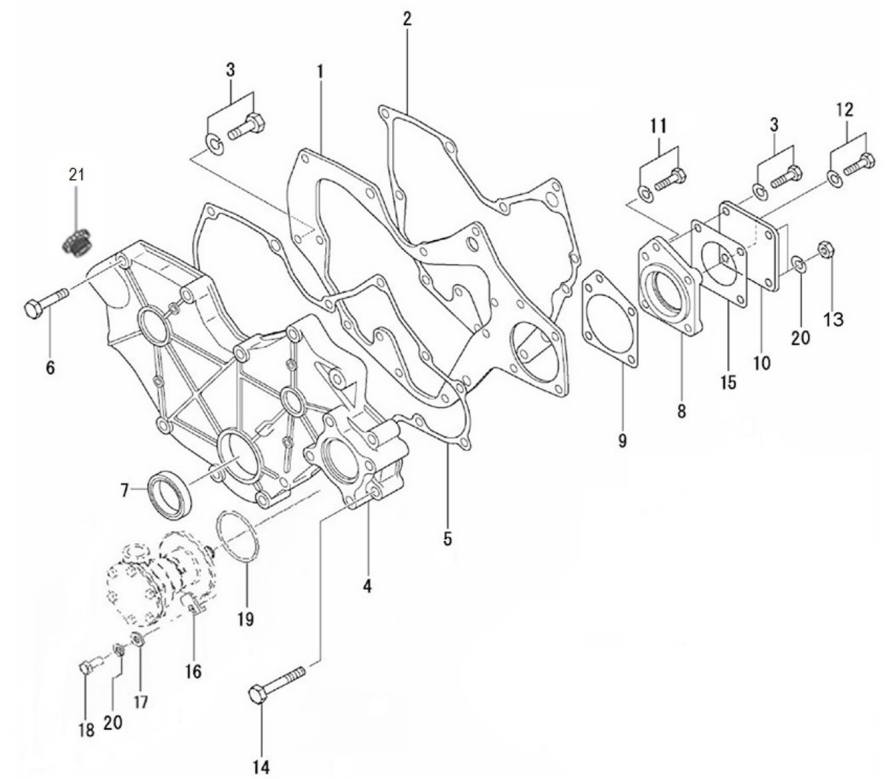

Genset 11 GT/GTC & 14 GTA/GTAC TAC

Engine Body

D GC01 1 4 Timing Parts

Fig.	Ref.	Qty.	Descr.	Obs	From	UpTo
1	17222035	1	CamShaft			
2	17222021	1	Gear, CrankShaft			
3	13222020	1	KEY			
4	17222038	1	Gear Assy, IDLER			
5	17222043	1	Gear, Injection Pump			
6	17422075	1	Plate,THRUST			
7	17821012	2	Bolt,W/Washer			
8	13222061	6	Tappet			
9	17222041	6	ROD, PUSH			
11	17022067	2	Ball Bearing 6205-C3			
12	17222066G.1	1	Gear, Pressure Oil Pump			
13	17222040	1	Shaft,Fuel INJ. Pump			
14	13222062	1	Ball Bearing 6228			
15	17222065	1	Washer			
16	17622060.4	1	Key, Sunk			
17	17422037G.1	1	Bolt W/Washer (Generator)			

Genset 11 GT/GTC & 14 GTA/GTAC TAC

Engine Body

D GC01 1 5 Gear Case

Fig.	Ref.	Qty.	Descr.	Obs	From	UpTo
1	17220024	1	Plate, Front			
2	17220018	1	Gasket, Front Plate			
3	17821012	5	Bolt,W/Washer			
4	17220035	1	Case Gear			
5	17220040	1	Gasket, Gear Case			
6	17220034	8	Bolt			
7	13220039	1	Seal Oil			
8	17220037	1	Housing, Gear Pump			
9	17220038	1	Gasket, Housing			
10	13120046	2	Cover Oil Pump SH			
11	17822118	1	Bolt, Flange			
12	17201260	1	Bolt			
13	17120049	2	Nut M8			
14	17024062	2	Bolt			
15	13120047	2	Gasket Water Pump			
16	13811062	4	Pump Bracket			
17	51030008	4	Washer DIN 125-8			
18	52102257	4	Bolt DIN 933 M8-20 8.8			
19	17011007	1	O-Ring D. 57X3			
20	53033008	14	Washer GROWER DIN 127-8			
21	17621003	1	Cap Oil FILLER			