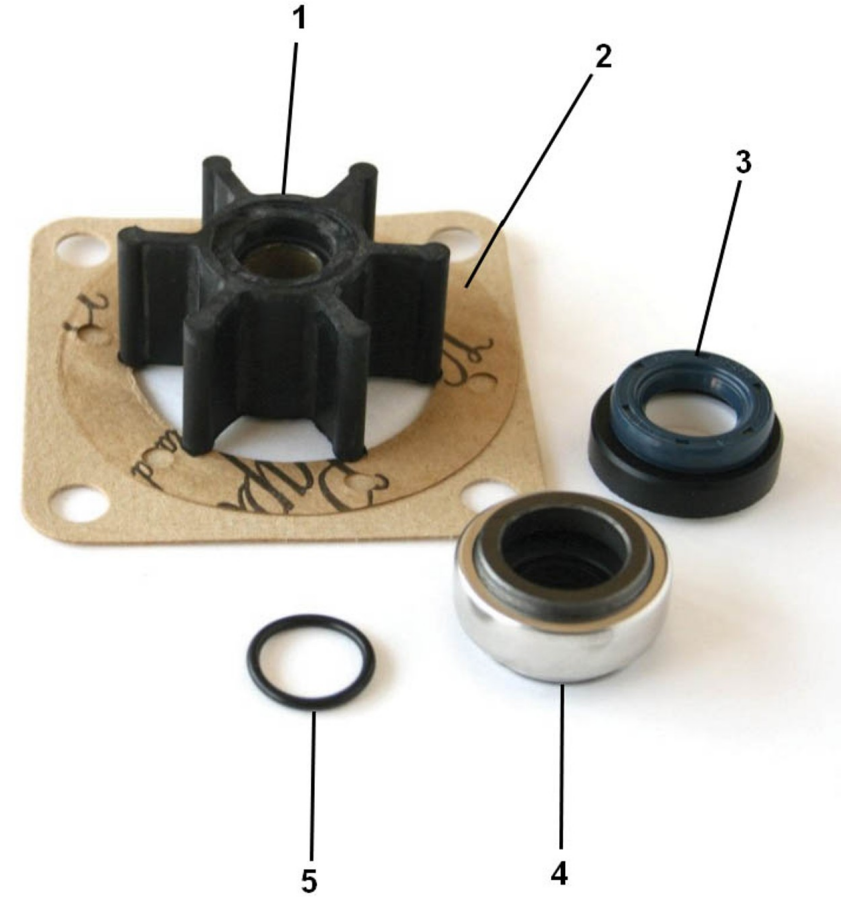

Genset 11 GT/GTC & 14 GTA/GTAC TAC

Maintenance Kit

33811000K Repair Kit Water Pump 1/2"

Fig.	Ref.	Qty.	Descr.	Obs	From	UpTo
1	31211008	1	1/2" Impeller			
2	31211003	1	Gasket Cover			
3	33411020	1	Seal			
4	33411019	1	Seal			
5	33311013	1	O-Ring D. 15X2			
NS	17011007	1	O-Ring D. 57X3