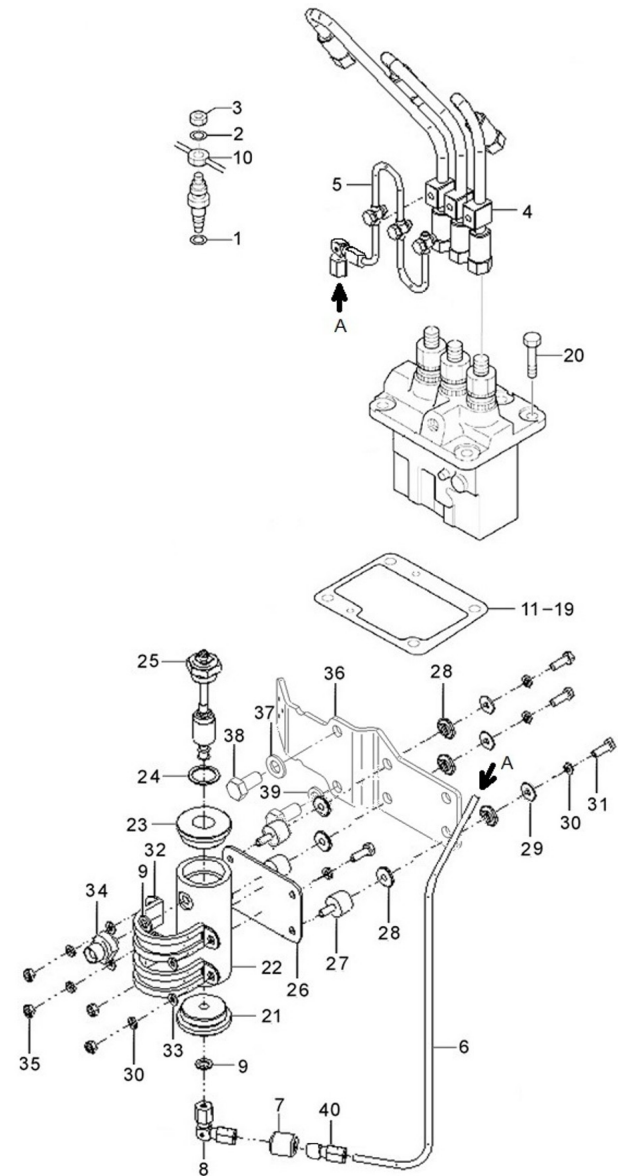

Genset 11 GT/GTC & 14 GTA/GTAC TAC

Fuel System

D MI33GSTDN 04 1 Fuel Pipe And Fuel Leak Alarm

Fig.	Ref.	Qty.	Descr.	Obs	From	UpTo
1	13824013	3	Injector Washer			
2	17424025G.1	3	Gasket Fuel Return (Genset)			
3	13824024	3	Nut			
4	17224100R	1	Kit Injection Pipes 2nd Wall			
5	17214039	1	Fuel Pipe			
6	17214040	1	Fuel Pipe			
7	17A14029	1	1/8-28 To M10 Threat Adaptator			
8	17712007	1	Elbow 1/8" GAS			
9	56000061	2	Washer 10-16-1,5			
10	17224002.4G	1	Fuel Return			
11	13624003	0	Shim Adjusting T=0,2mm	#		
12	17224004.4	0	Shim Adjusting T=0,3mm	#		
13	13624005	0	Shim Adjusting T=0,4mm	#		
14	17224006	0	Shim Adjusting T=0,5mm	#		
15	17224007	0	Shim Adjusting T=0,6mm	#		
16	17224008	0	Shim Adjusting T=0,7mm	#		
17	13624009	0	Shim Adjusting T=0,8mm	#		
18	17224010	0	Shim Adjusting T=0,9mm	#		
19	17224011	0	Shim Adjusting T=1,0mm	#		
20	52102257	4	Bolt DIN 933 M8-20 8.8			
21	17517009.4	1	Lower cover			
22	17517009.2	1	Tube			
23	17517009.3	1	Cover, Upper			
24	56000086	1	Washer 22,3-29-1,5			
25A	17517009.1	1	Fuel Leak Switch 12V			
Figure A for 12V System						
25B	17517017.1	1	Fuel Leak Switch 24V			
Figure b for 24V System						
26	17517009.6	1	Alarm Bracket			
27	17414009	3	Anti Vibration Mount			
28	17A17011	6	Bakelite Bushing