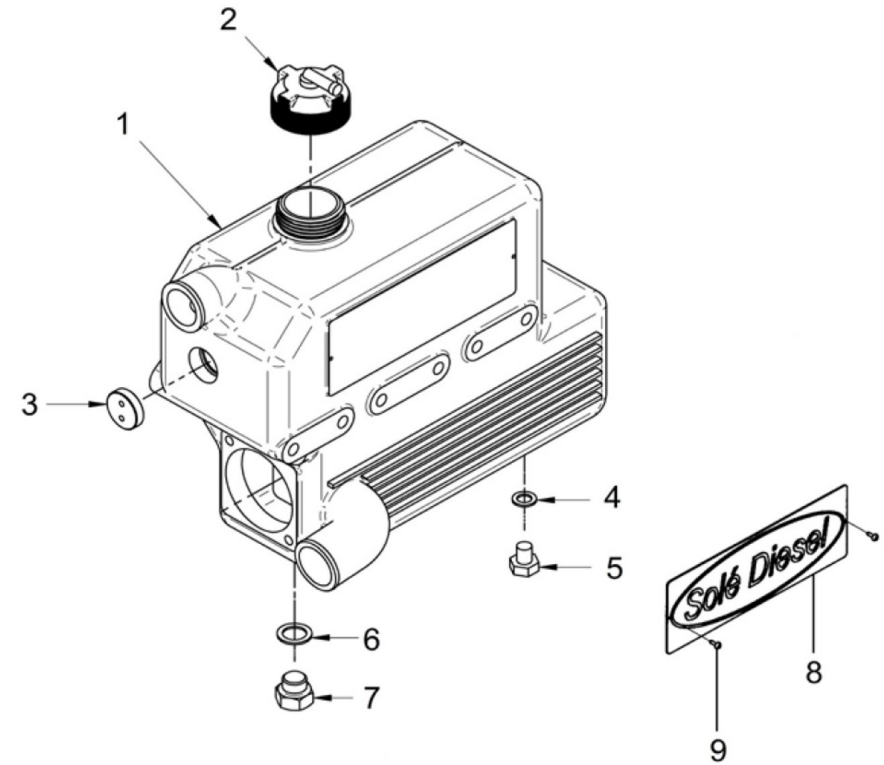

17211001C Body, Water Cooler And Cap

Fig.	Ref.	Qty.	Descr.	Obs	From	UpTo
1	17211001	1	Body, Water Cooler			
2	13811010	1	Cap			
3	12113092	1	Plug			
4	56000061	1	Washer 10-16-1,5			
5	54102306	1	Bolt DIN 933 M10-16 INOX.			
6	56000073	1	Copper Washer 16-23-1,5			
7	12111076	1	Plug			
8	17111060	1	Plate "SOLE Diesel"			
9	17111062	2	Bolt