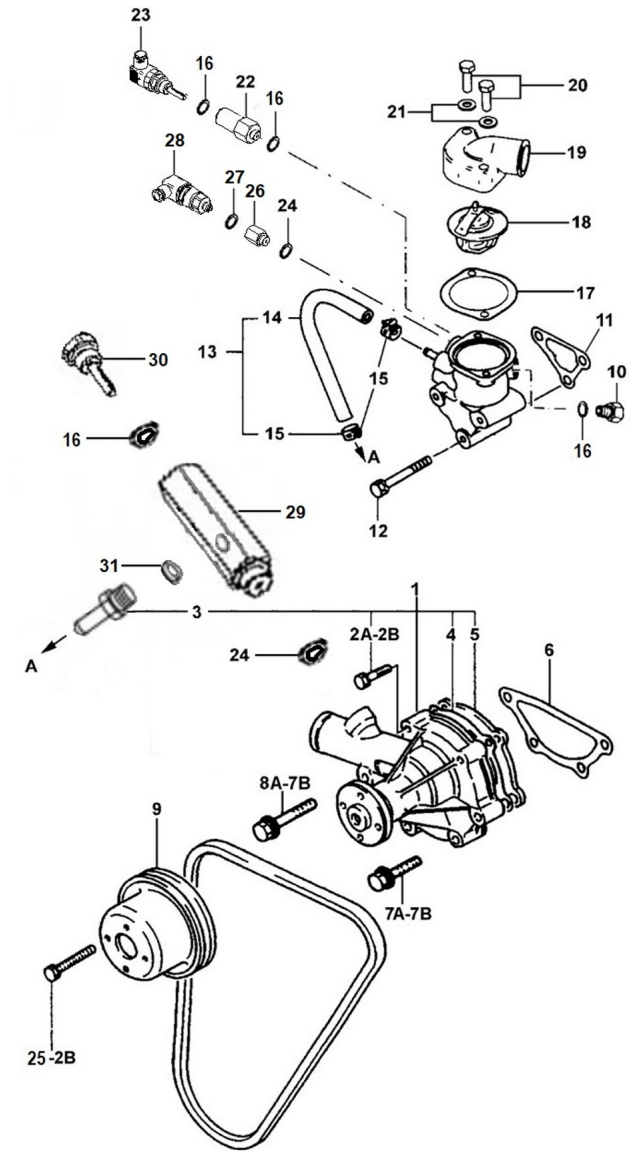

D MI33GSTDN 03 1 Water Pump

Fig.	Ref.	Qty.	Descr.	Obs	From	UpTo
30	6097A075	1	Thermostat DNV 95° Trafag			
	30A 60900956	1	10k ohm Resistor			
31	56000073	1	Copper Washer 16-23-1,5