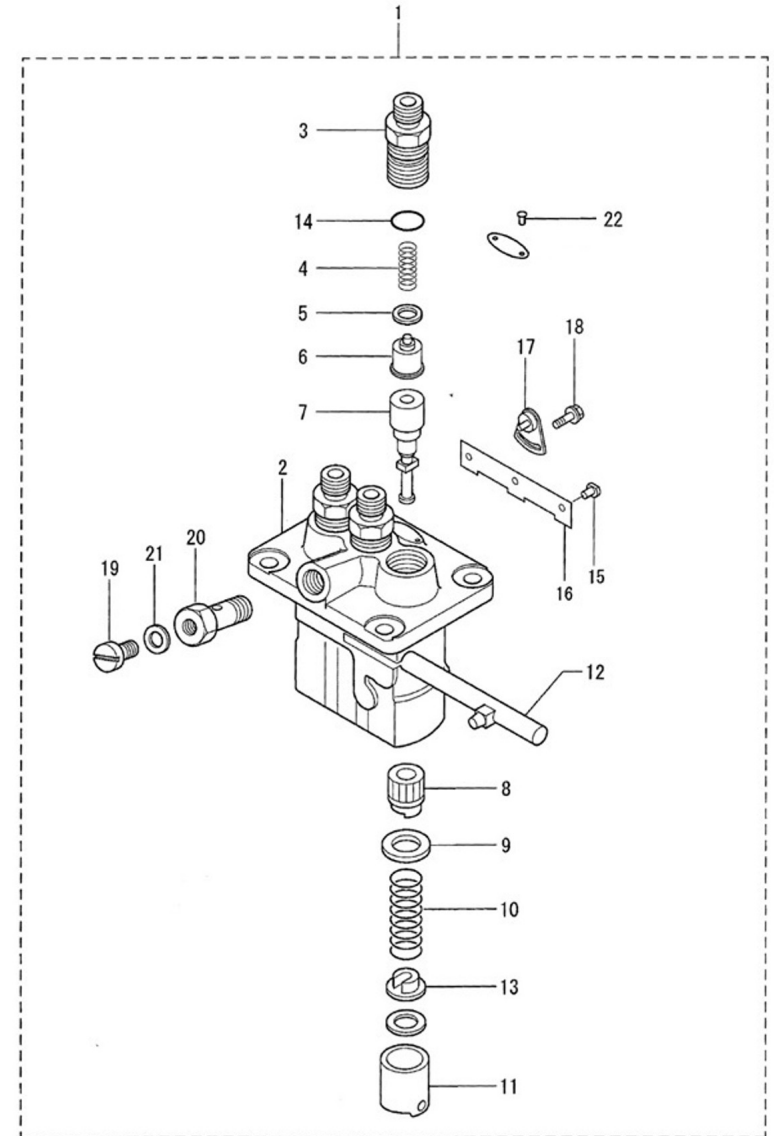

Genset 11 GT/GTC & 14 GTA/GTAC TAC

Fuel System

D GC01 4 3 Fuel Injection Pump

Fig.	Ref.	Qty.	Descr.	Obs	From	UpTo
1	17225001G	1	Pump Assy, Fuel Injection (Generator)			
2	17225005G	1	Housing Sub Assy			
3	17225004	3	Holder Delivery Valve			
4	13225002	3	Spring DELIVERY Valve			
5	13125007	3	Gasket DELIVERY V			
6	17225008G	3	Valve SUB-Assy (Generator)			
7	17225009G	3	Element SUB Assy (Generator)			
8	13125010	3	SLEEVE			
9	13125011	3	Seat Spring Upper			
10	13125012	3	Spring Plunger			
11	13125021	3	Tappet SUB Assy			
12	17225006	1	RACK Assy, Control			
13	13125013	3	Seat Spring LOWER			
14	13125033	3	O-Ring D. 15X2,5			
15	13125022	3	Pin Tappet Guide			
16	13625023	1	Plate			
17	13125030	2	Plate Assy Pressure			
19	17225026.3	1	Screw Air BLEEDER			
20	17225027.3	1	Screw HOLLOW			
21	17225025.3	1	Washer DRAIN Screw			
22	13125003	2	RIVET