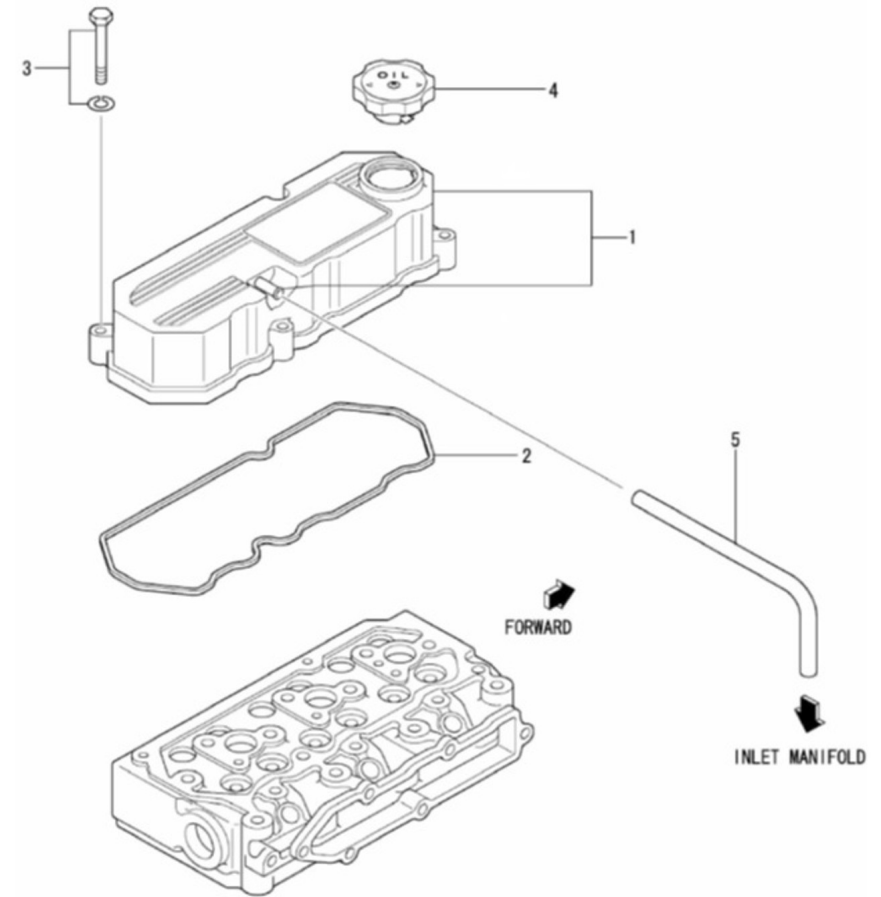

D GC01 1 2   **Rocker Cover & Breather**

Fig.	Ref.	Qty.	Descr.	Obs	From	UpTo
1	17221009	1	Cover Assy, Rocker			
2	17221010	1	Gasket, Rocker Cover			
3	17421014G.1	4	Bolt W/Washer (Generator)			
4	17221003G	1	Cap Oil Filler			
5	17321006.4	1	Hose Breather