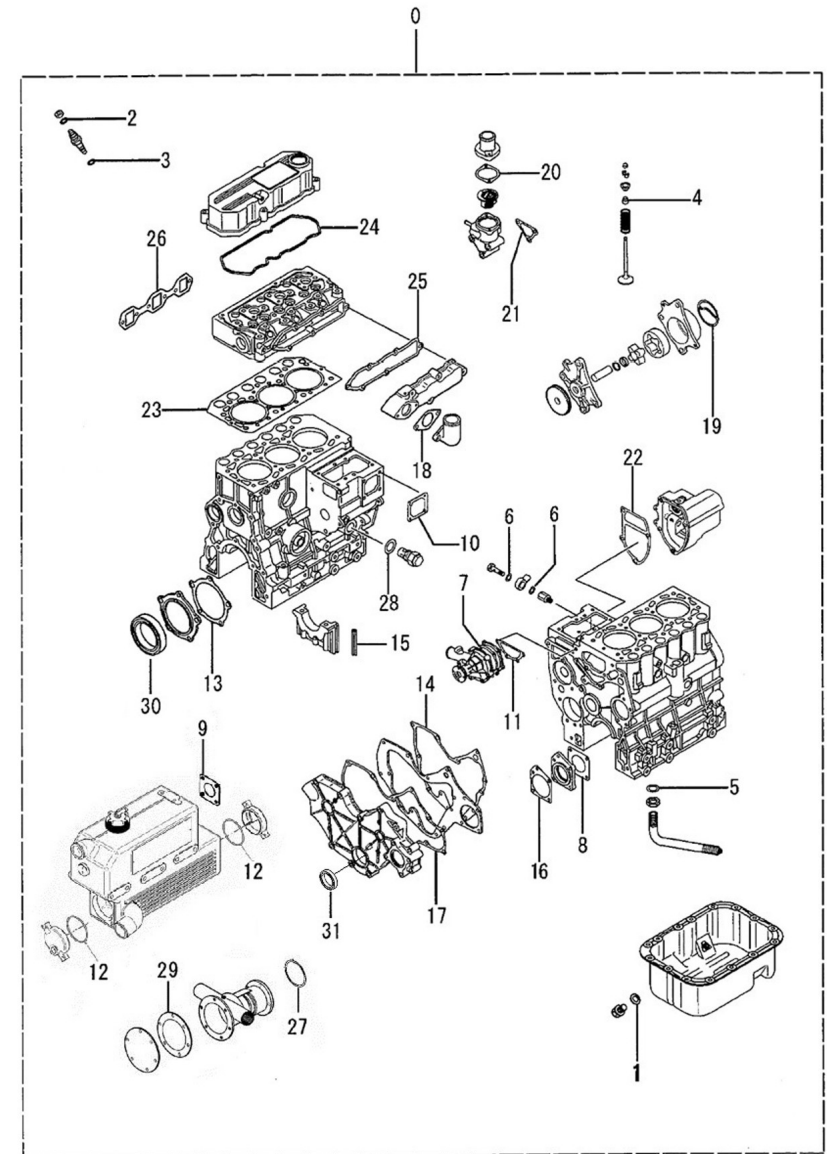

D 17220101G Gasket Kit

Fig.	Ref.	Qty.	Descr.	Obs	From	UpTo
0	17220101G	1	Gasket Kit MINI-33 Genset			
1	17420031	2	Gasket,Oil DRAIN			
2	17424025G.1	3	Gasket Fuel Return (Genset)			
3	13824013	3	Injector Washer			
4	13222054	6	Seal Valve Stem			
5	17024001	1	Gasket			
6	17322021	4	Gasket			
7	13221041	1	Gasket Water Pump			
8	13120047	1	Gasket Water Pump			
9	15113043	1	Exhaust Elbow Gasket			
10	13223014	1	Gasket Cover			
11	13221022	1	Gasket Water Pump			
12	13811007	2	O-Ring D. 57X2,5			
13	17220016	1	Gasket, Oil Seal Case			
14	17220018	1	Gasket, Front Plate			
15	17220002	4	Seal, Side			
16	17220038	1	Gasket, Housing			
17	17220040	1	Gasket, Gear Case			
18	17221034	1	Gasket, Inlet Pipe			
19	17224041	1	Packing, Body			
20	17221031	1	Gasket,Thermostat			
21	17221033	1	Gasket, Thermostat Case			
22	17223033	1	Gasket, Governor Case			
23	17221004	1	Gasket, Cylinder Head			
24	17221010	1	Gasket, Rocker Cover			
25	17221032	1	Gasket, Inlet Cover			
26	17221035	1	Gasket, Exhaust Manifold			
27	17011007	1	O-Ring D. 57X3			
29A	31211003	1	Gasket Cover			
29B	37611003	1	O-Ring D. 57x1,5			01/06/2022
29B	37611005	1	O-Ring D. 57X1,78			02/06/2022