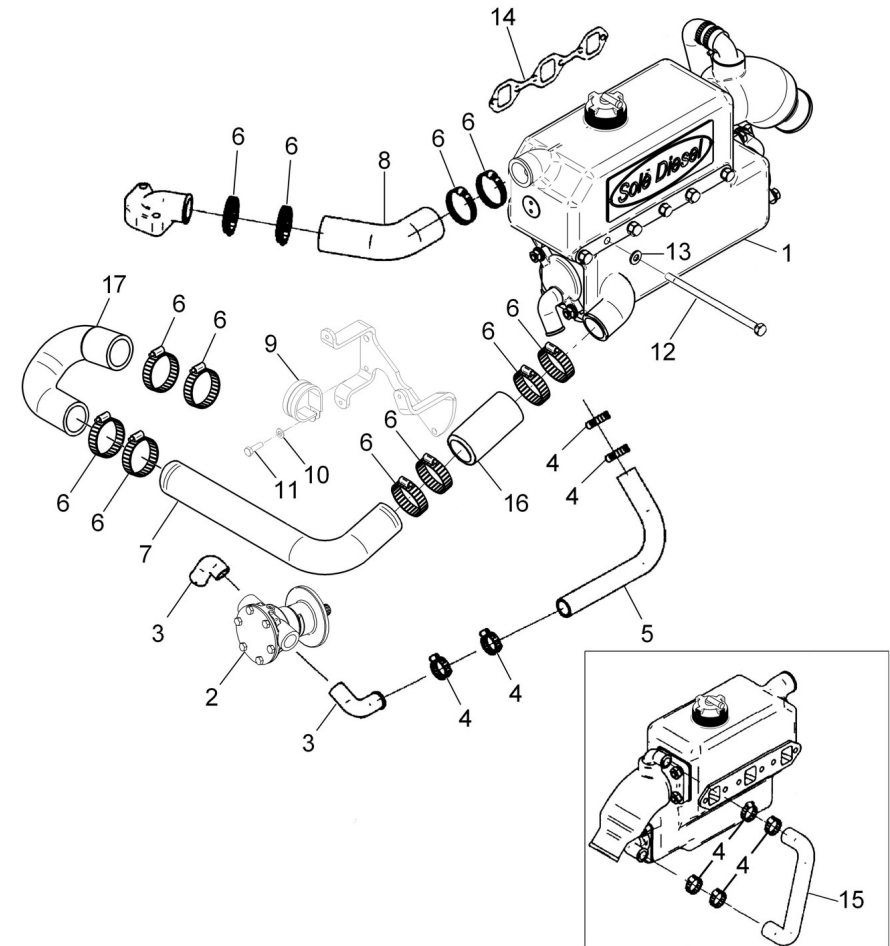

D MI33GSTDN 03 4 Cooler Pipes

Fig.	Ref.	Qty.	Descr.	Obs	From	UpTo
1	17211002R	1	Water Cooler Assy MINI-33 (Spare Part)			
2	37611000	1	Splined Pump 1/2" MINI-11/17/29/33/44			
3	13811027	2	Elbow 1/2"			
4	54081016	8	Clamp DIN 3017 16-27/9 W4			
5	17011012	1	Elbow			
6	54082032	12	Clamp DIN 3017 32-50/12 W4			
7	17011022	1	Pipe,from cooler to engine			
8	17211021	1	Elbow			
9	51071373	1	Clamp 31-40/15 W1			
10	51030006	1	Washer DIN 125-6			
11	52102157	1	Bolt DIN 933 M6-20 8.8			
12	54101323	6	Bolt DIN 931 M8-140 Inox.			
13	56000057	6	Washer 8-13-1,5			
14	17221035	1	Gasket, Exhaust Manifold			
15	17211034	1	Rubber WET Exhaust Inlet BEND			
16	15211053	1	Pipe 38-50-100			
17	19411034	1	Pipe, Rubber