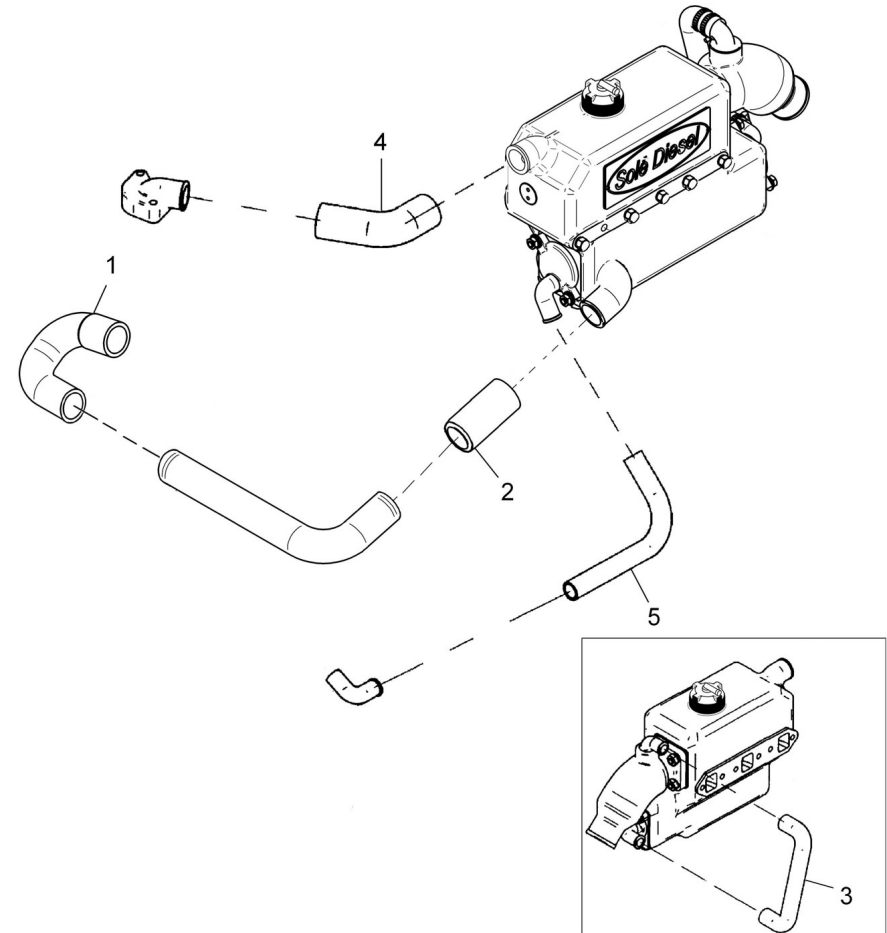

17211101 Pipe Rubber Set, Water Line TAC

Fig.	Ref.	Qty.	Descr.	Obs	From	UpTo
1	19411034	1	Pipe, Rubber			
2	15211053	1	Pipe 38-50-100			
3	17211034	1	Rubber WET Exhaust Inlet BEND			
4	17211021	1	Elbow			
5	17011012	1	Elbow