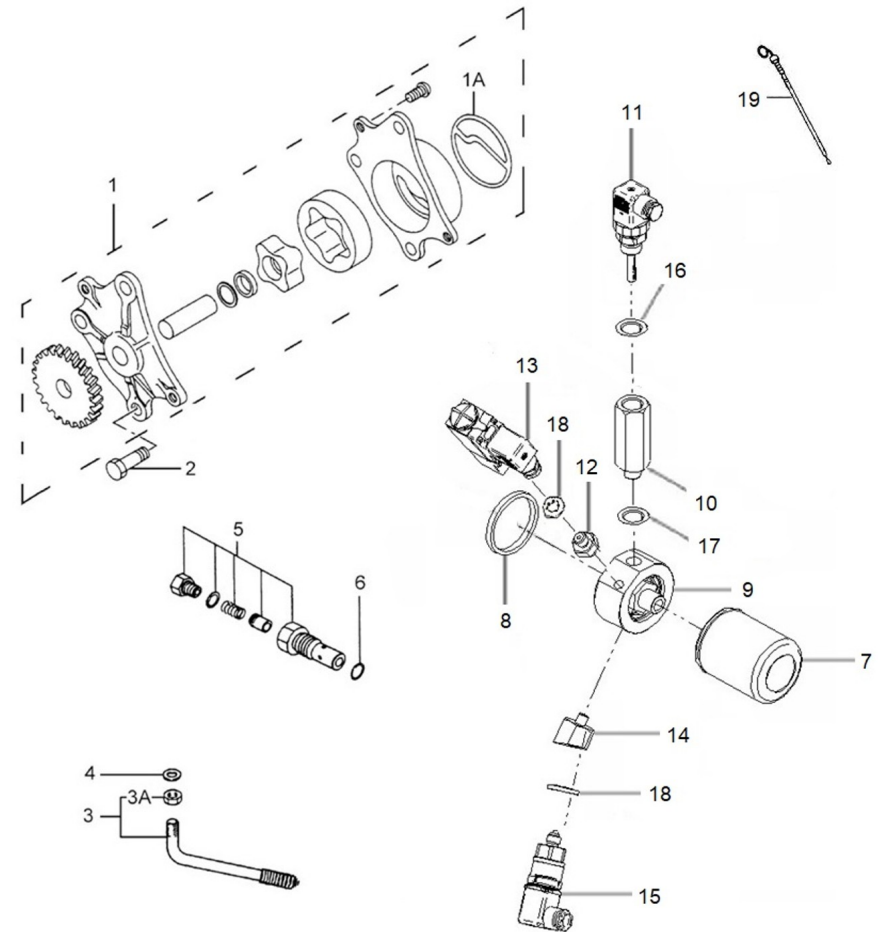

D GC01 1 9 Crankshaft & Flywheel

Fig.	Ref.	Qty.	Descr.	Obs	From	UpTo
1	17222018G	1	CrankShaft			
2	13222020	2	KEY			
3	17222051	1	Washer, Plain			
4	53033018	1	Washer GROWER DIN 127-18			
5	13222026	1	Nut			
6	17222024	1	Pulley CrankShaft			
7	17222027G	1	Flywheel SUB Assy (Generator)			
8	13222029	1	Gear			
9	17022031	4	Bolt Drive			

Genset 11 GT/GTC & 14 GTA/GTAC TAC

Engine Body

D GC01 1 11 Oil Pan

Fig.	Ref.	Qty.	Descr.	Obs	From	UpTo
1	17220030	1	PAN Assy, Oil			
2	17821012	15	Bolt,W/Washer			
3	17214021	1	ExtraCTION, Hose			
4	17214022	1	Bracket, Pipe			
5	12814051	1	Screw,eye			
6	56000217	1	Washer 13-20-3			
8	52220012	1	Nut DIN 934 M12-1,25 8.8			
9	51030012	1	Washer DIN 125-12			
10	53038012	1	Washer DIN 6798-A 12			11/04/2022
11	52202363	1	Bolt DIN 933 M12-1,25-50 8.8			
12	16514020	1	Plug			
13	14714001	1	Oil Extraction Pump			
14	56000069	1	Washer 14-20-1,5			