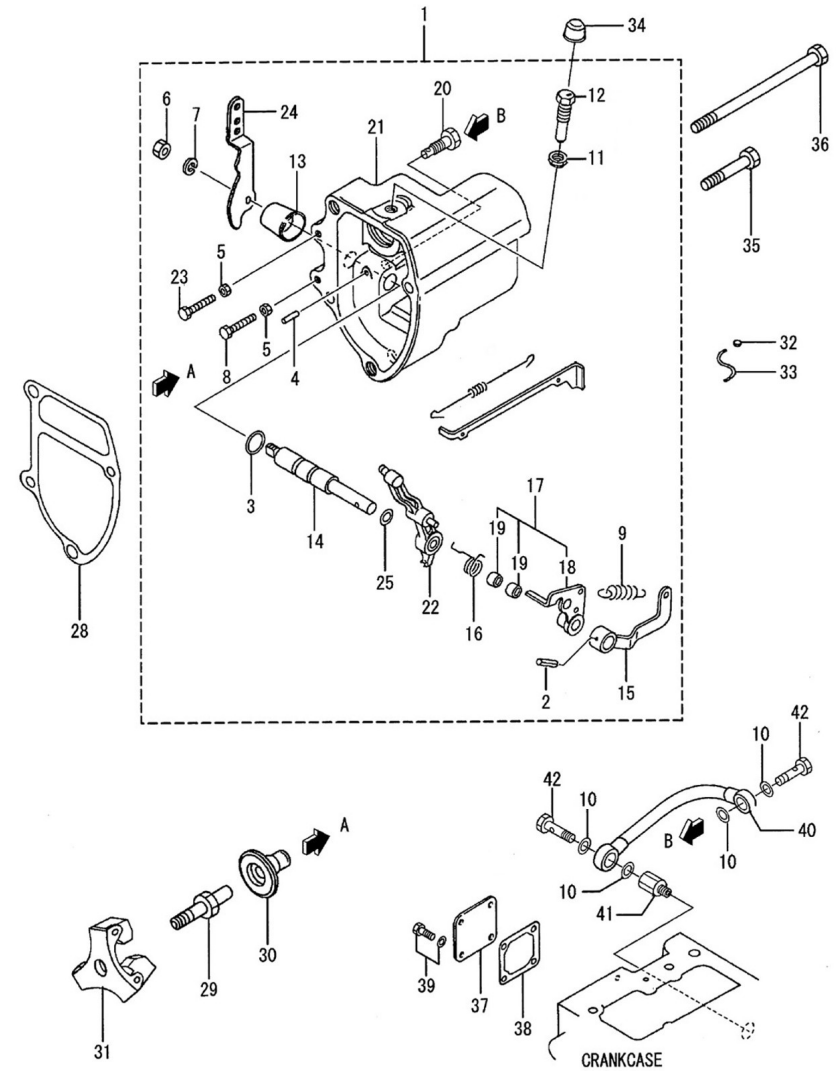

Genset 11 GT/GTC & 14 GTA/GTAC TAC

Fuel System

D MI33GSTDN 04 4 Governor Parts

Fig.	Ref.	Qty.	Descr.	Obs	From	UpTo
1	17223000G	1	Case Assy, GOverNOR (Generator)			
2	17223009	1	Pin, Spring			
3	17223046	1	O-Ring D. 10X2,5			
4	13123009	1	Pin GROOVED			
5	17223032	2	Nut			
6	17223030	1	Nut			
7	53033008	1	Washer GROWER DIN 127-8			
8	17223017	1	Bolt			
9	17223044G	1	Spring GOverNOR (Generator)			
10	(*)	2	Not available			
11	17223035	1	Nut			
12	13823034	1	RACK Set Screw (new)			
13	17223036	1	Cover, Governor			
14	17223006	1	Shaft, GOverNOR			
15	17223003	1	Lever, Governor			
16	17223028	1	Spring			
18	17223029	1	Lever Assy			
19	13220034	2	Roller Bearings			
20	17222020	1	Bolt			
21	17223019G	1	Case, GOverNOR			
22	17223007G	1	Lever, GOverNOR (Generator)			
23	17223025	1	Bolt Low Idle Set			
24	17223008.4G	1	Lever Assy speed			
25	17323047.4	1	Shim, Governor Shaft			
26	17223048	1	Lever TIE-ROD			
27	17223049	1	Spring TIE-ROD			
28	17223033	1	Gasket, Governor Case			
29	17223050	1	Shaft, SLIDING SLEEVE			
30	17223031G	1	SLEEVE, SLIDING (Generator)			
31	17223001G	1	WEIGHT Assy,GOverNOR (Generator)			
32	13123020	1	Shutter