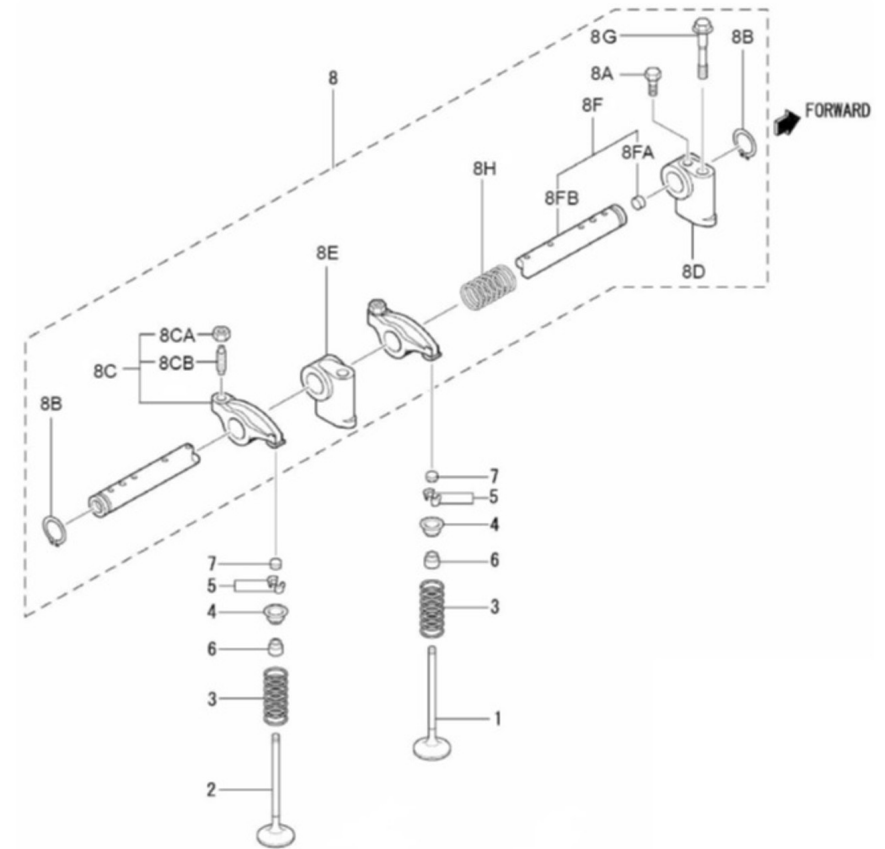

Genset 11 GT/GTC & 14 GTA/GTAC TAC

Engine Body

D GC01 1 4 Timing Parts

Fig.	Ref.	Qty.	Descr.	Obs	From	UpTo
1	17222035	1	CamShaft			
2	17222021	1	Gear, CrankShaft			
3	13222020	1	KEY			
4	17222038	1	Gear Assy, IDLER			
5	17222043	1	Gear, Injection Pump			
6	17422075	1	Plate,THRUST			
7	17821012	2	Bolt,W/Washer			
8	13222061	6	Tappet			
9	17222041	6	ROD, PUSH			
11	17022067	2	Ball Bearing 6205-C3			
12	17222066G.1	1	Gear, Pressure Oil Pump			
13	17222040	1	Shaft,Fuel INJ. Pump			
14	13222062	1	Ball Bearing 6228			
15	17222065	1	Washer			
16	17622060.4	1	Key, Sunk			
17	17422037G.1	1	Bolt W/Washer (Generator)			