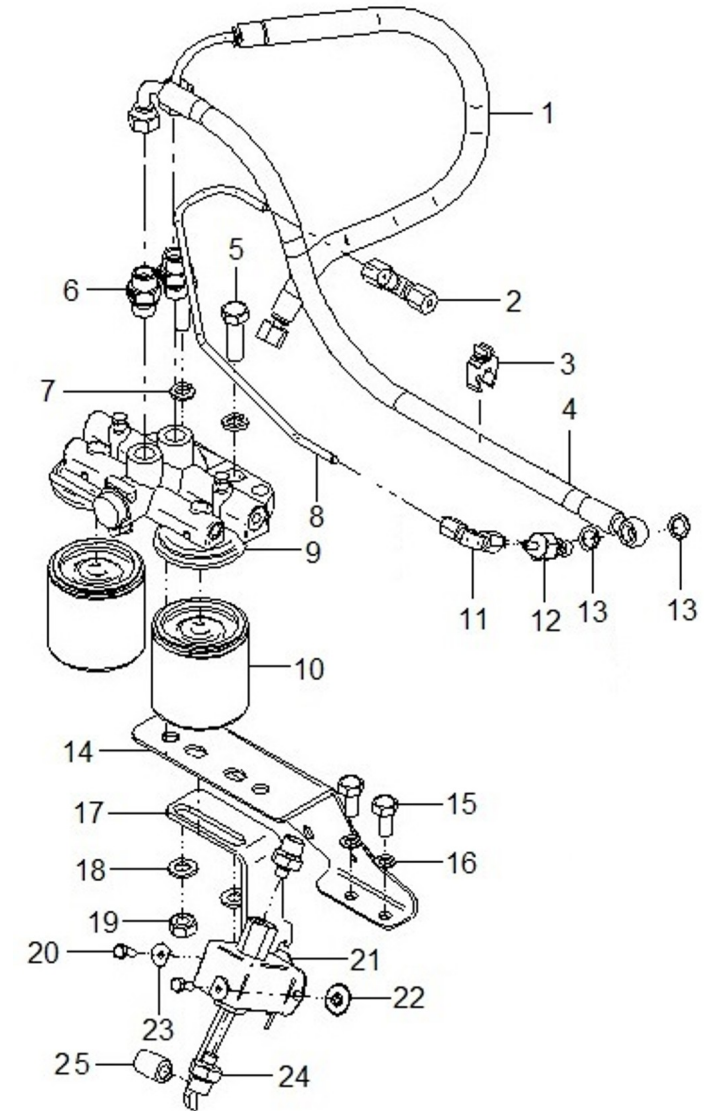

Genset 11 GT/GTC & 14 GTA/GTAC TAC

Fuel System

D MI33GSTDN 04 5 Fuel Supply Parts

Fig.	Ref.	Qty.	Descr.	Obs	From	UpTo
1	17A14005	1	Fuel Hose DNV			07/04/2025
1	17A14024	1	Fuel Hose DNV		08/04/2025	
2	17A14035	1	P-WV 6L4L6L Male Stud Equal Elbow Fitting			
3	17314037	1	Clamp Plastic D6 D18			
4	17314023	1	DNV Double Filter Fuel Hose			
5	52102361	2	Bolt DIN 933 M12-40 8.8			
6	19414039	2	Racor Fitting Male M18x150-M20x150			
7	53033012	2	Washer Grower DIN 127-12			
8	17214041	1	Fuel Pipe			
9	17414002	1	Bracket			
10	17314022	2	Fuel Filter Element Double Filtre MINI-33/44			
11	17A14026	1	P-WV 6L Male Stud Equal Elbow Fitting			
12	17214030	1	Coupling, cover filter			
13	57000369	2	Washer 14,2-20-1,5			
14	17314032	1	Bracket, gasoil Filter			
15	52102308	2	Bolt DIN 933 M10-25 8.8			
16	53033010	2	Washer GROWER DIN 127-10			
17	17314033	1	Bracket, gasoil Filter			
18	51030012	2	Washer DIN 125-12			
19	52120012	2	Nut DIN 934 M12 8.8			
20	52102156	2	Bolt DIN 933 M6-16 8.8			
21A	13814070	1	Electric Fuel Feed Pump 12V			
Figure A for 12V System						
21B	19014070	1	Pump 24V.			
Figure b for 24V System						
22	17417010	2	Bakelite Bushing			
23	17417014	2	Washer			
24	19414032	2	FITTING 1/8 - 3/8			
25	19117014	2	Spacer 10,5X20X20