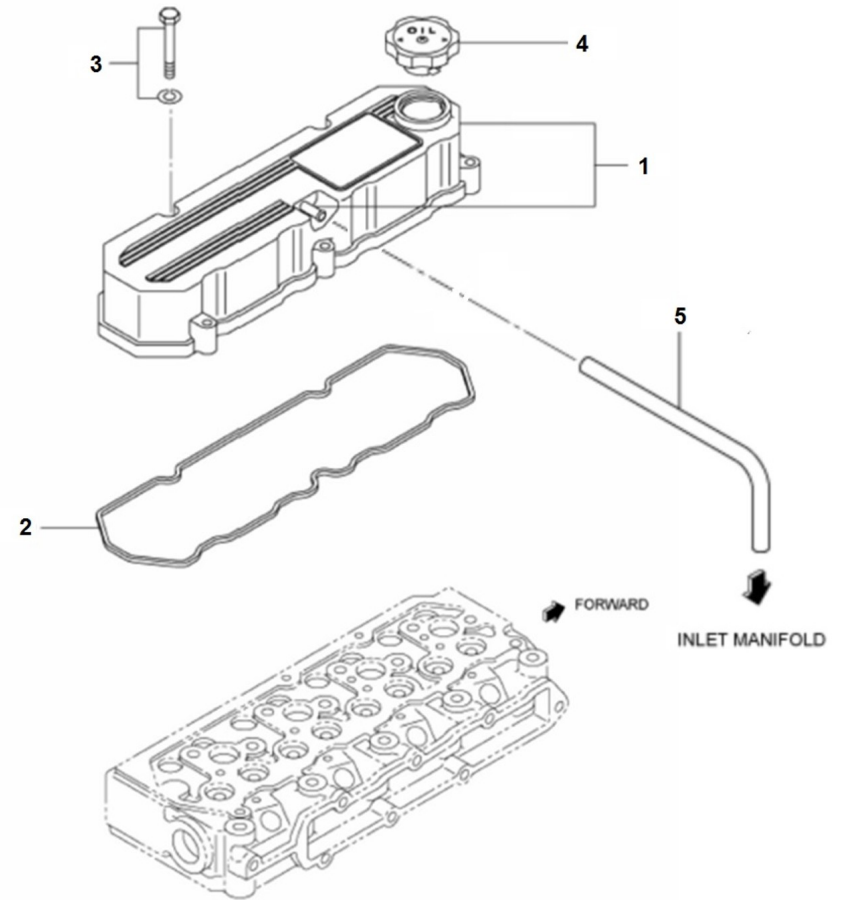

D GD01 1 2   **Rocker Cover & Breather**

<i>Fig.</i>	<i>Ref.</i>	<i>Qty.</i>	<i>Descr.</i>	<i>Obs</i>	<i>From</i>	<i>UpTo</i>
1	17321009	1	Cover Assy, Rocker			
2	17321010	1	Rocker Cover Gasket			
3	17421014G.1	5	Bolt W/Washer (Generator)			
4	17221003G	1	Cap Oil Filler			
5	17321006.4	1	Hose Breather