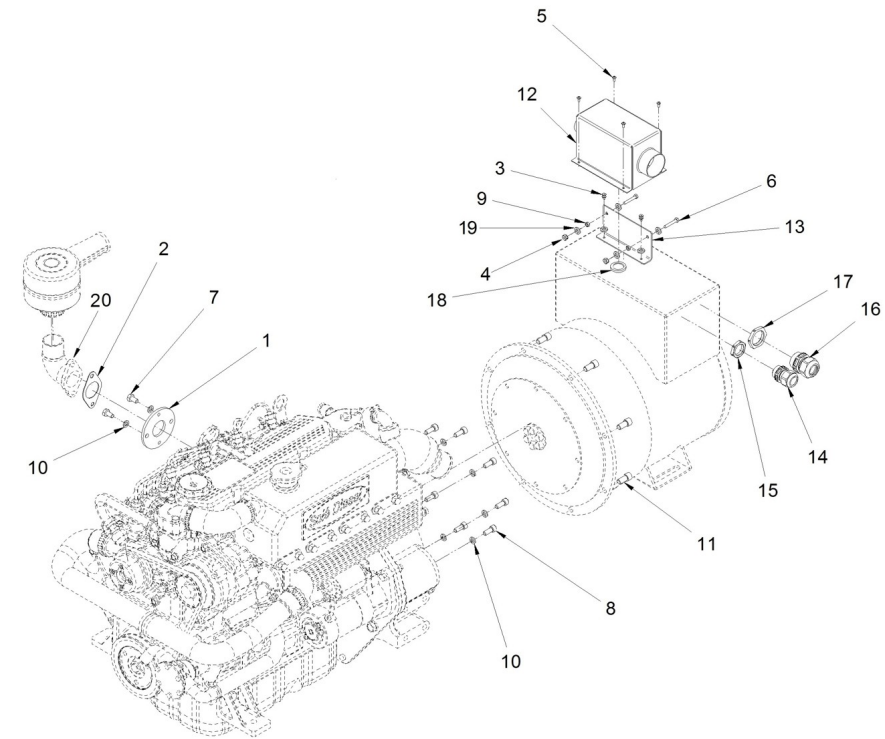

D 60573062 Alternator Kit With Canopy 400/230V And 480/277V

Fig.	Ref.	Qty.	Descr.	Obs	From	UpTo
1	17210029	1	Air Elbow Flange			
2	17221034	2	Gasket, Inlet Pipe			
3	52102104	2	Bolt DIN 933 M5-10 8.8			
4	51123005	4	Nut DIN 985 M5 5.6			
5	51918054	4	Bolt DIN 7981C 3,5-9,5			
6	52102110	2	Bolt DIN 933 M5-30 8.8 CINCADO			
7	52102256	2	Bolt DIN 933 M8-16 8.8			
8	52103257	8	Bolt DIN 912 M8-20 8.8			
9	52120005	2	Nut DIN 934 M5 8.8			
10	53033008	10	Washer GROWER DIN 127-8			
11	60539017	8	ALT. SINCRO FASTENING Bolt			
12	60573041.71	1	REGULATOR Bracket Box			
13	60573041.72	1	VOLT REGULATOR Bracket Box			
14	60900306	1	Connector Press CAPTOR-2000 M25 RAL7001			
15	60900309	1	Screw Connector Press Captor-2000 M25			
16	60900310	1	Connector Press CAPTOR-2000 M32 RAL7001			
17	60900311	1	Screw Connector Press Captor-2000 M32			
18	60900517	1	Cover,wiring			
19	51030005	8	Washer DIN 125-5			
NS	51058054	4	Aluminium Rivet 4.0 X 10			
NS	53104257	4	Bolt DIN 7984 M8-20 12.9			
NS	58088284	2	Pastic Cable Zip Tie			
NS	605111125.81	2	16 mm Hexagon Plug			
NS	60900510	1	Emergency Stop PUSH BOTTOM			
NS	60900511	1	Stop PUSH BOTTOM Body			
NS	60971085	1	FOUR PoleS 25A DISconnector			
NS	60972072A	1	N BLUE Breaker TO ALT. SYStem			
NS	60972072G	1	W GRAY Breaker TO ALT. SYStem			
NS	60972072M	1	V BROWN Breaker TO ALT. SYStem			
NS	60972072N	1	U BLACK Breaker TO ALT. SYStem			
NS	TR.1.5.6	4	Ring Terminal 1.5 Sec.