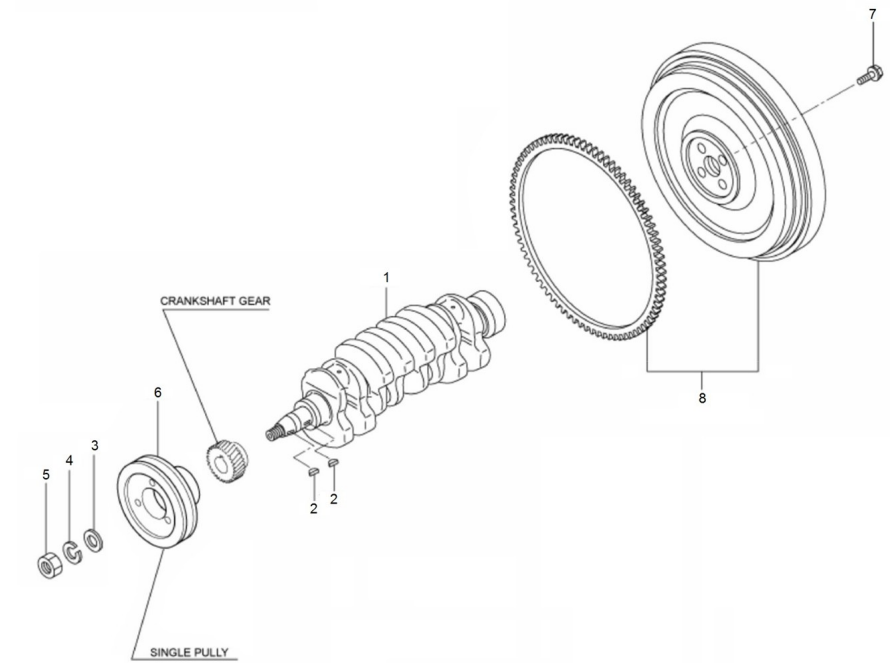

D GD01 1 9 Crankshaft & Flywheel

Fig.	Ref.	Qty.	Descr.	Obs	From	UpTo
1	17322018	1	CrankShaft			
2	13222020	2	KEY			
3	17222051	1	Washer, Plain			
4	53033018	1	Washer GROWER DIN 127-18			
5	13222026	1	Nut			
6	17322024.4	1	Pulley CrankShaft			
7	17022031	4	Bolt Drive			
8	17322027G.1	1	Flywheel Assy