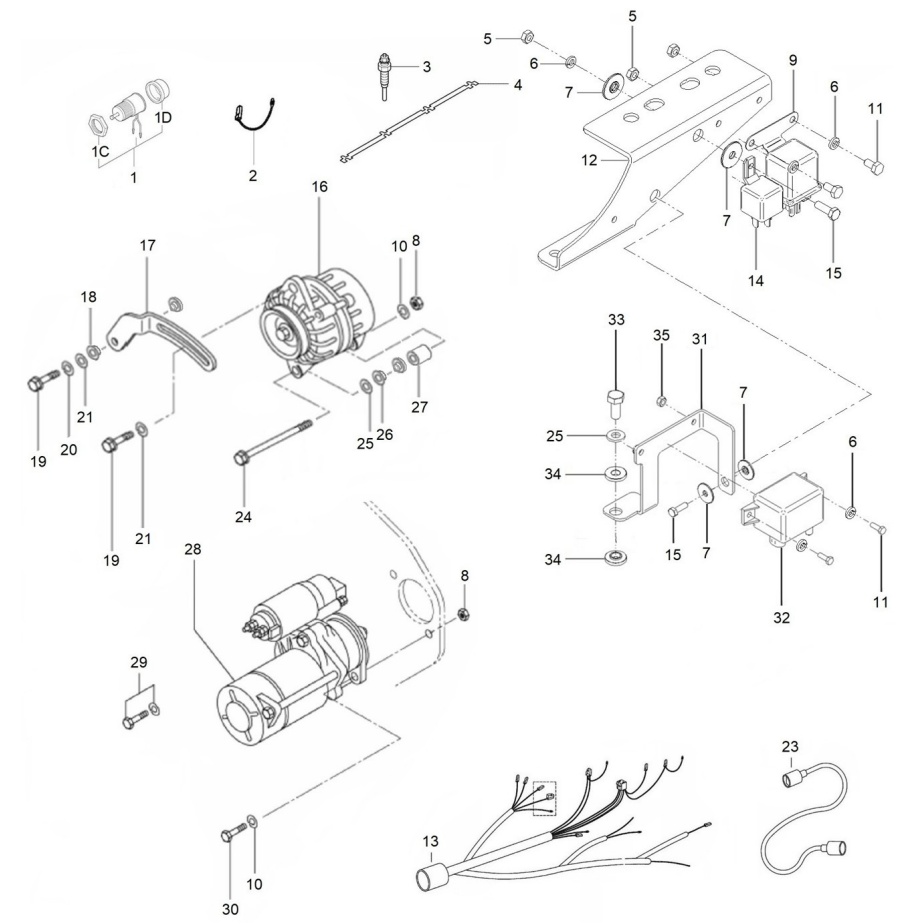

D MI44GSTDN 05 1 Electrical System 12V

Fig.	Ref.	Qty.	Descr.	Obs	From	UpTo
1A	17224027	1	Solenoid			
Figure A for Standard System						
1B	60972524	1	GAC Actuator L2E,L3E,S3L,S3L2,S4L,S4L2			
Figure b for Parallel System						
1C	17225029.4	1	Nut			
1D	13824021G	1	Reloy Stop			
2	60934040	1	Wirine			
3	17327018	1	Plate, Connection			
4	17127017	4	Plug, glow			
5	52120006	3	Nut DIN 934 M6 8.8			
6	53033006	5	Washer GROWER DIN 127-6			
7	17417010	4	Bakelite Bushing			
8	52120010	2	Nut DIN 934 M10 8.8			
9	13827005	1	Glow Relay			
10	53033010	2	Washer GROWER DIN 127-10			
11	52102155	4	Bolt DIN 933 M6-12 8.8			
12	17314032	1	Bracket, gasoil Filter			
13	60973900	1	Elect. Inst. G. MINI-44 TAC			
14	18217005	1	Relay 12V 12-100			
15	52102157	2	Bolt DIN 933 M6-20 8.8			
16	17227010	1	Alternator 12V/50A			
17	17227007	1	Plate			
18	17217012	2	Tensor Bakelite Bushing			
19	13827012	1	Bolt			
20	53033008	1	Washer GROWER DIN 127-8			
21	51031008	2	Washer DIN 9021 8			
23A	6097A216	1	Wiring Extension Genset TAC 6 M.			
23B	6097A218	1	Wiring Extension TAC Genset 12 M. CPC 37 V.			
24	52101324	1	Bolt DIN 931 M10-110 8.8			
25	51030010	2	Washer DIN 125-10			
26	17217011	2	Bracket Bakelite Bushing