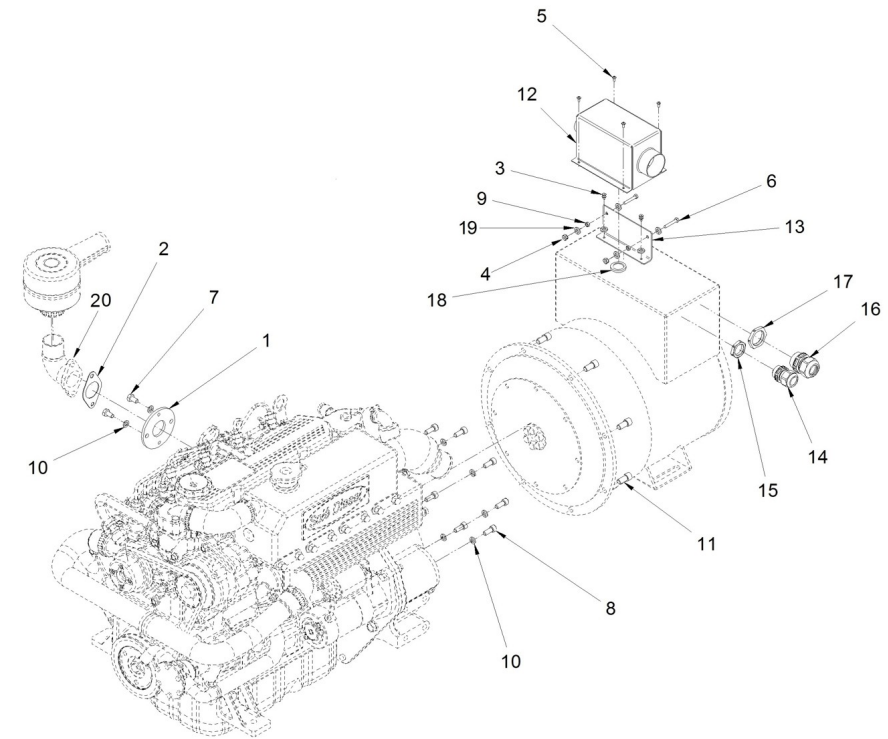

Genset 17 GT/GTC & 20 GTA/GTAC TAC

Genset Alternator Kit

D 60573063 Alternator Kit With Canopy 230V And 240V

Fig.	Ref.	Qty.	Descr.	Obs	From	UpTo
1	17310017	1	Air Elbow Flange			
2	17221034	1	Gasket, Inlet Pipe			
3	52102104	2	Bolt DIN 933 M5-10 8.8			
4	51123005	4	Nut DIN 985 M5 5.6			
5	51918054	4	Bolt DIN 7981C 3,5-9,5			
6	52102110	2	Bolt DIN 933 M5-30 8.8 CINCADO			
7	52102256	2	Bolt DIN 933 M8-16 8.8			
8	52103257	8	Bolt DIN 912 M8-20 8.8			
9	52120005	2	Nut DIN 934 M5 8.8			
10	53033008	8	Washer GROWER DIN 127-8			
11	60539017	8	ALT. SINCRO FASTENING Bolt			
12	60573041.71	1	REGULATOR Bracket Box			
13	60573041.72	1	VOLT REGULATOR Bracket Box			
14	60900306	1	Connector Press CAPTOR-2000 M25 RAL7001			
15	60900309	1	Screw Connector Press Captor-2000 M25			
16	60900304	1	Coneector Press PA Grey IP68 M16			
17	60900307	1	Screw Connector Press PA Grey IP68 M16			
18	60900517	1	Cover,wiring			
19	51030005	8	Washer DIN 125-5			
20	17210020	1	Bend			
NS	52105258	2	Bolt DIN 7991 M8-25 10.9			
NS	52120008	2	Nut DIN 934 M8 8.8			
NS	53038008	2	Washer DIN 6798-A 8			
NS	53104257	4	Bolt DIN 7984 M8-20 12.9			
NS	60571034	1	Genset MAGNETO Support			
NS	60900510	1	Emergency Stop PUSH BOTTOM			
NS	60900511	1	Stop PUSH BOTTOM Body			
NS	60972072G	1	W GRAY Breaker TO ALT. SYStem			
NS	60972072M	1	V BROWN Breaker TO ALT. SYStem			
NS	60972072N	1	U BLACK Breaker TO ALT. SYStem			
NS	60973087	1	Disconnecter 40A 3 poles