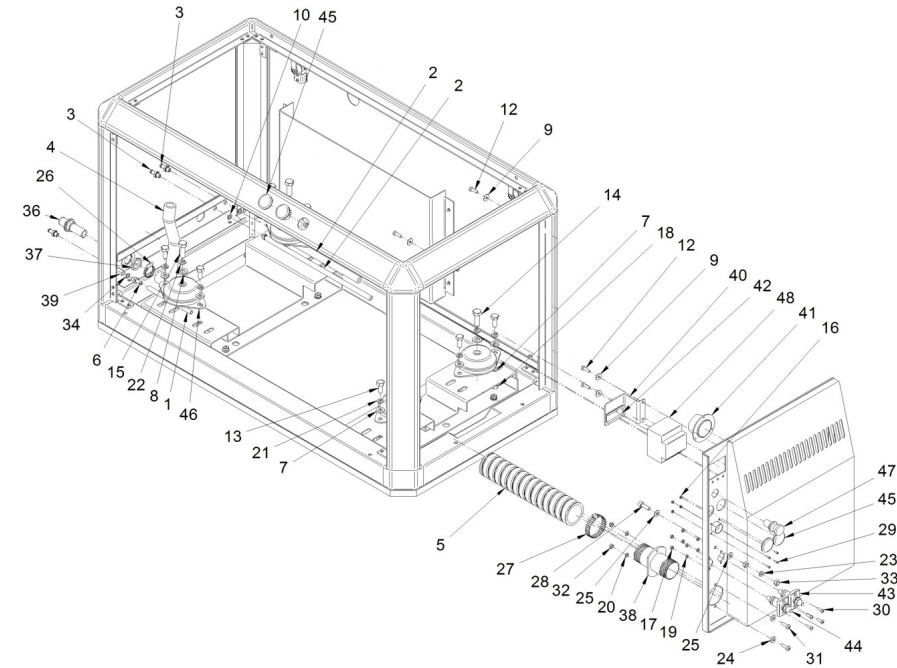

Genset 17 GT/GTC & 20 GTA/GTAC TAC

Canopy Spare Parts

D MI44GTDN 09 2 Canopy Kit

Fig.	Ref.	Qty.	Descr.	Obs	From	UpTo
1	M80501006	1.0	Hose D.10-6			
2	19414011	3	Fuel Hose			
3	19414030	3	STRAIGHT COUPLING 3/8			
4	M88501928	0.0	Water Intake Hose DNV D. 19-28			
5	M88505055	1.0	Exhaust Hose D. 55		01/02/2025	
5	M88505062	1.0	Exhaust Hose D. 51			31/01/2025
6	13814072	2	Straight Hose Connector 1/8" NPTF			
7	51030010	18	Washer DIN 125-10			
8	51030012	5	Washer DIN 125-12			
9	51031006	4	Washer DIN 9021 6			
10	19414031	3	BOLT 3/8			
12	52102157	4	Bolt DIN 933 M6-20 8.8			
13	52102307	8	Bolt DIN 933 M10-20 8.8			
14	52102359	2	Bolt DIN 933 M12-30 8.8			
15	52102361	2	Bolt DIN 933 M12-40 8.8			
16	52120003	4	Nut DIN 934 M3 8.8			
17	52120005	4	Nut DIN 934 M5 8.8			
18	52120010	8	Nut DIN 934 M10 8.8			
19	53033005	4	Washer GROWER DIN 127-5			
20	53033006	2	Washer GROWER DIN 127-6			
21	53033010	8	Washer GROWER DIN 127-10			
22	53033012	4	Washer Grower DIN 127-12			
23	53038008	1	Washer DIN 6798-A 8			
24	54030006	2	Washer DIN 125-6 INOX.			
25	54030008	2	Washer DIN 125-8 INOX.			
26	54081016	4	Clamp DIN 3017 16-27/9 W4			
27	54083059	1	GP Clamp 55-59 W4 STC			31/01/2025
27	54083063	1	GP Clamp 63-68 W4 STC		01/02/2025	
28	54103258	1	Bolt DIN 912 M8-25 INOX.			
29	54108003	4	Bolt DIN 84 M3-8 INOX.			
30	54118106	4	Bolt DIN 7985 M5-16 INOX