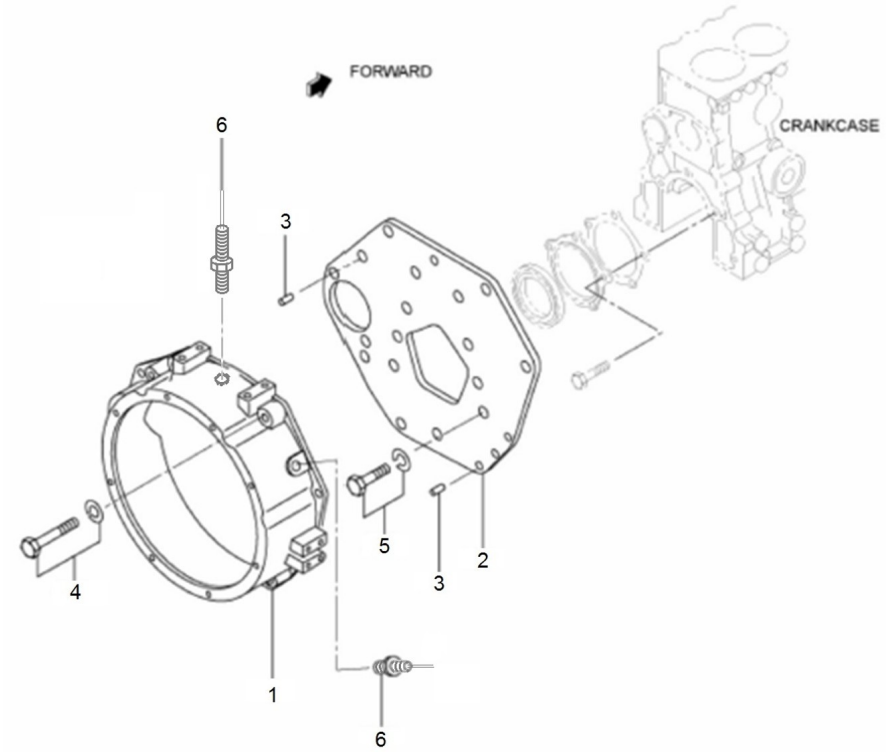

D MI44GSTDN 01 7 Rear Plate

Fig.	Ref.	Qty.	Descr.	Obs	From	UpTo
1	17220004G	1	Housing Flywheel Double Pick-Up(Generator)			
2	17220017	1	Plate, REAR			
3	17320026	2	Pin			
4	17320018	2	Bolt			
5	17320019	13	Bolt			
6	60972519	2	Magnetic Speed Sensor