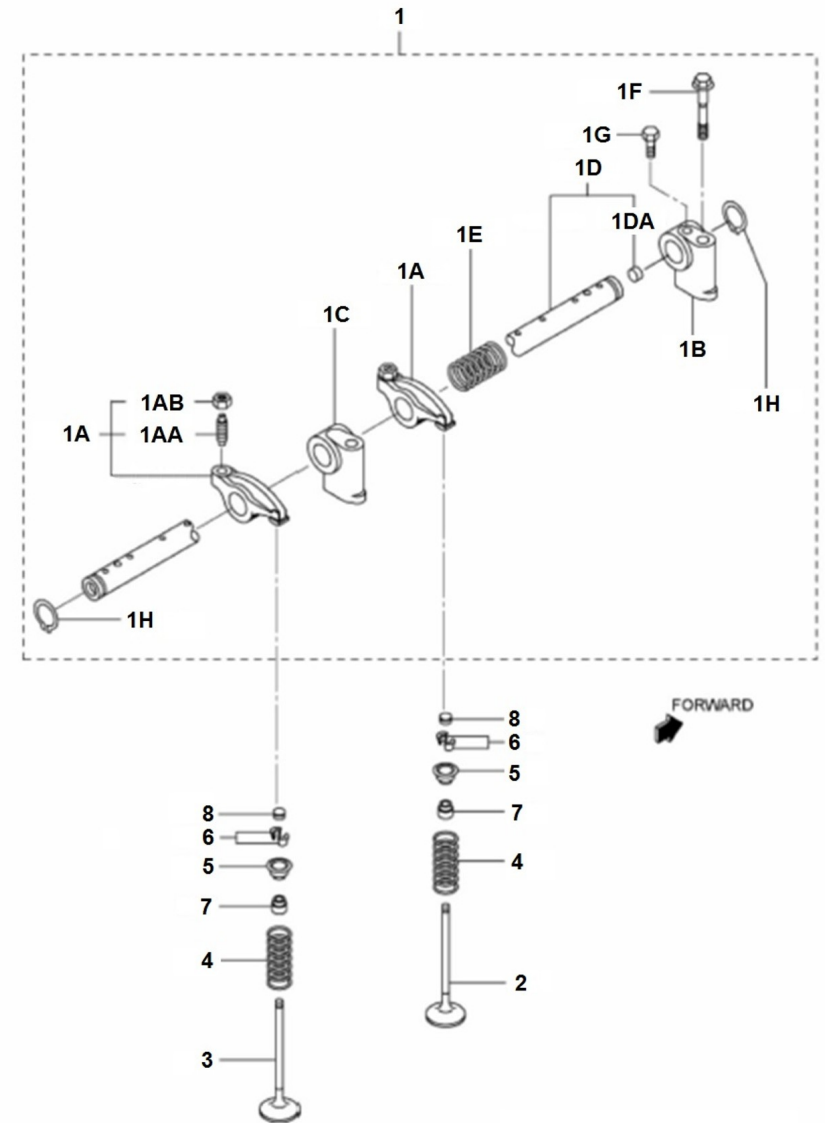

Quantity: Total number of parts used in the assembly of the part represented (may differ from the total minimum quantities)  
Hoses, indicates the total length in meters

---

The diagrams shown in this catalog of spare parts, have only the purpose to identify the piece in question, its representation is not meaningful and may differ from the actual piece. In case of doubt, contact Solé Advance, or your authorized dealer. The parts i / or references in this catalog are subject to change without notice.

**Genset 17 GT/GTC & 20 GTA/GTAC TAC**

**Engine Body**

**D GD01 1 3 Valve Drive**

Fig.	Ref.	Qty.	Descr.	Obs	From	UpTo
1	17322001	1	Shaft, Rocker Arm-In			
1A	17222142G	8	Rocker Assy			
1AA	17122044	8	Screw Adjusting			
1AB	17122060	8	Nut			
1B	17222048	1	Bracket, Rocker Shaft			
1C	17222049	3	Bracket, Rocker Shaft			
1D	17322046.4	1	Shaft Assy, Rocker			
1DA	17222025.4	2	Cap, Sealing			
1E	17422047G.1	3	Spring,Rocker			
1F	17222053.5G	4	Bolt			
1G	17222053	1	Bolt			
1H	17222050	2	Ring, SNAP			
2	17222055G	4	Intake Valve (Genset)			
3	17222056G	4	Exhaust Valve (Genset)			
4	17222057	8	Spring, Valve, INNER			
5	13822058	8	Retainer Valve SP			
6	13222059	16	Lock Valve			
7	13222054	8	Seal Valve Stem			
8	13822069	8	Cap Stem			

**Genset 17 GT/GTC & 20 GTA/GTAC TAC**

**Engine Body**

**D GD01 1 4 Timing Parts**

Fig.	Ref.	Qty.	Descr.	Obs	From	UpTo
1	17322035	1	CamShaft			
2	13222020	1	KEY			
3	17422075	1	Plate,THRUST			
4	17821012	2	Bolt,W/Washer			
5	13222061	8	Tappet			
6	17222041	8	ROD, PUSH			
7	17222021	1	Gear, CrankShaft			
8	17222037	1	Gear, CamShaft			
9	17222043	1	Gear, Injection Pump			
10	17222038	1	Gear Assy, IDLER			
11	17222066G.1	1	Gear, Pressure Oil Pump			
12	17022067	2	Ball Bearing 6205-C3			
13	17322040	1	Shaft, Fuel Injection Pump			
14	13222062	1	Ball Bearing 6228			
15	17222065	1	Washer			
16	17622060.4	1	Key, Sunk			
17	17422037G.1	1	Bolt W/Washer (Generator)			
18	17621003	1	Cap Oil FILLER			