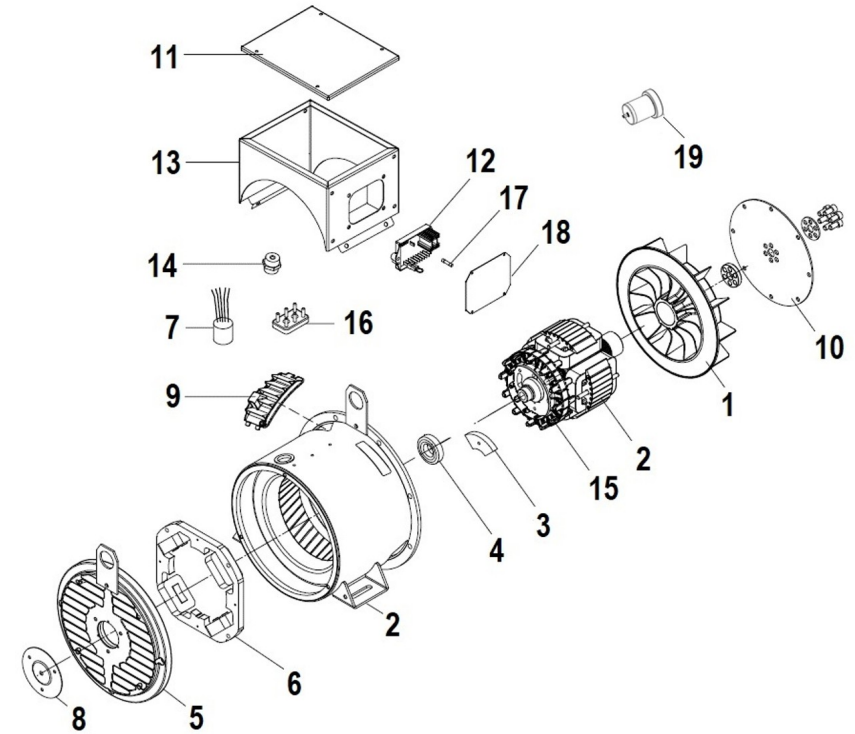

D MI44GTDN 06 2 Alternator Spare Parts

Fig.	Ref.	Qty.	Descr.	Obs	From	UpTo
1	605111075.1	1	Fan SK160S-, C-, M- 4P			
2	(*)	1	Not available			
3	60574340.10	1	Diode Bridge SK160-S/C/L/M			
4	605113255.1	1	Bearing 6206 2RS/C3			
5	605111075.13	1	Rear Shield			
6	605113255.2	1	Exciter stator SK160C-, M-, L-			
7	605113175.2	1	EMC filter SK160SM-			
8	605113255.3	1	Rear shield cover			
9	605113365.03	1	IP23 Grid			
10	605113255.4	1	Kit disks 7,5"			
11	605113175.3	1	Top cover SK160M-			
12	605111075.35.1	1	Electronic Board AVR BL4 U			
13A	605113175.4	1	Terminal box SK160M - Blind Wall			
13B	605113175.5	1	Terminal box SK160M- Wall with Hole for the AVR			
14A	605113255.5	1	M6 insulator clamp			
14B	605113365.02	1	M8 Insulator Clamp			
15	605113255.6	1	Exc. rotor SK160C-, M-, L- 4P			
16A	605113255.7	1	M6 terminal board			
16B	605113365.04	1	M8 Terminal Board			
17	605113365.05	1	Fuse 5x20 3,15A F			
18	605113365.06	1	Cover on Regulator Side