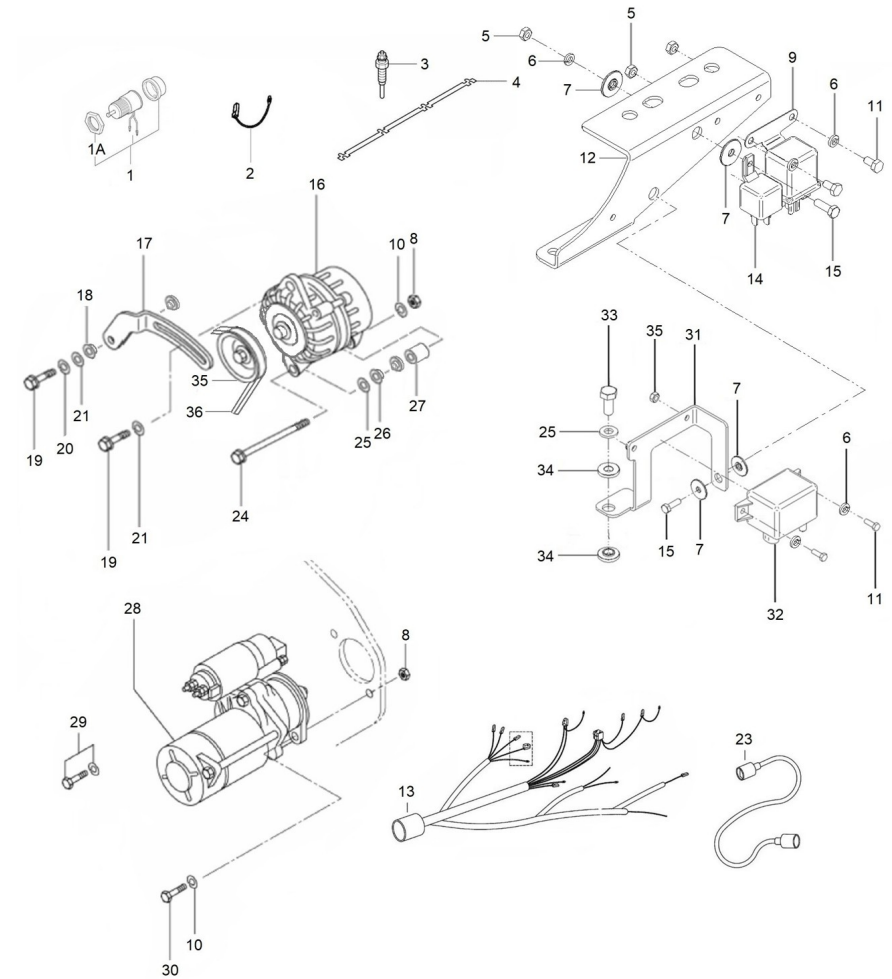

D MI44GSTDN 05 2 Electrical System 24V

Fig.	Ref.	Qty.	Descr.	Obs	From	UpTo
31	17310046	1	Relay Bracket			
32	19017114	1	Relay 24V Earth Isolated Nagares			
33	52102308	1	Bolt DIN 933 M10-25 8.8			
34	17117024	2	Bracket Bakelite Bushing			
35	17617003	1	Pulley Alternator			
35	51123005	2	Nut DIN 985 M5 5.6			
36	17021028	1	Belt Type SPZX 987			
NS	58088285	1	Pastic Cable Zip Tie			
NS	60900126	1	TERMINAL