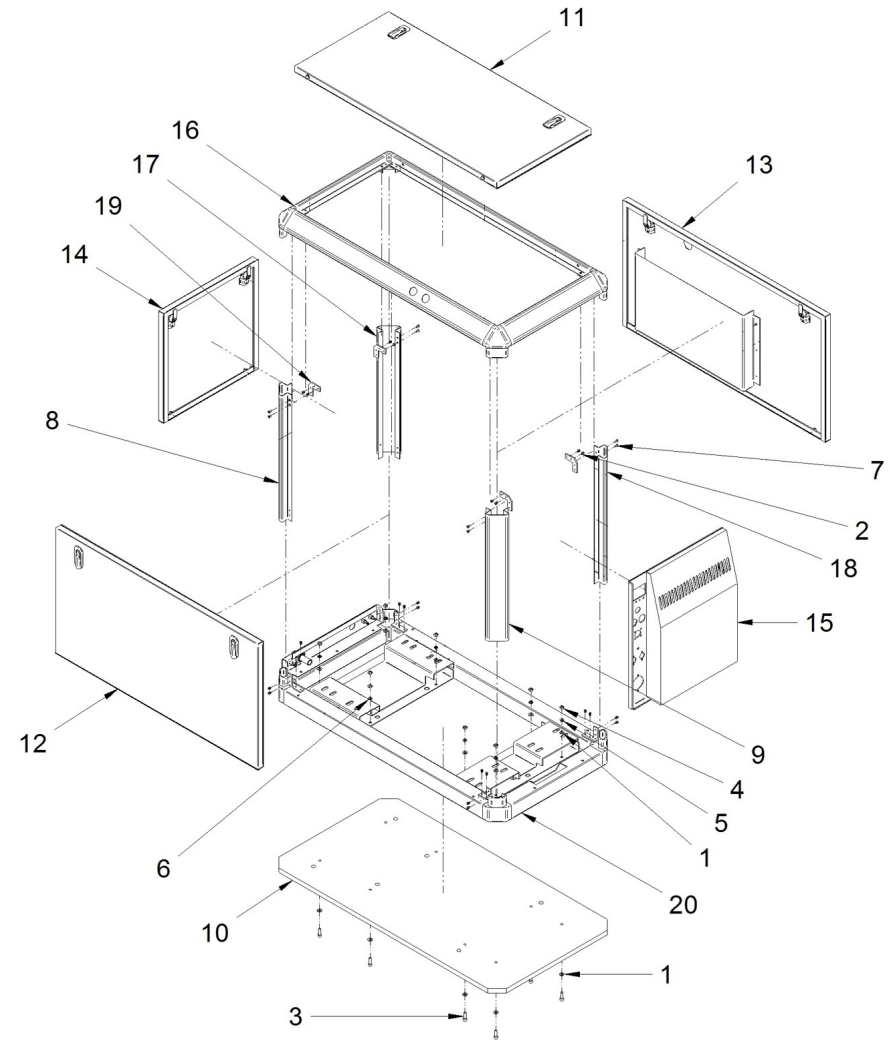

**D AXGD 4 1 Cabin**

Fig.	Ref.	Qty.	Descr.	Obs	From	UpTo
1	51030008	16	Washer DIN 125-8			
2	51058054	25	Aluminium Rivet 4.0 X 10			
3	52103258	8	Bolt DIN 912 M8-25 8.8			
4	52120008	8	Nut DIN 934 M8 8.8			
5	53033008	7	Washer GROWER DIN 127-8			
6	53038008	1	Washer DIN 6798-A 8			
7	53105104	8	Bolt DIN 7991 M5-10 12.9			
7	53105105	8	Bolt DIN 965 M5-10 7n			
8	60573041.03	1	VERTICAL BAR			
9	60573041.04	1	VERTICAL BAR			
10	60573041.10	1	BASEBOARD			
11	60573041.20	1	Upper Panel			
12	60573041.21	1	Side Panel			
13	60573041.22	1	Air Output Panel			
14	60573041.24	1	Front Panel			
15	60573041.25A	1	Back Panel			
16	60573041.30	1	Upper Frame			
17	60573041.31	1	VERTICAL BAR			
18	60573041.32	1	Vertical Bar			
19	60573041.43	4	L Fastening Bracket			
20	60573041.63	1	Bottom Frame			