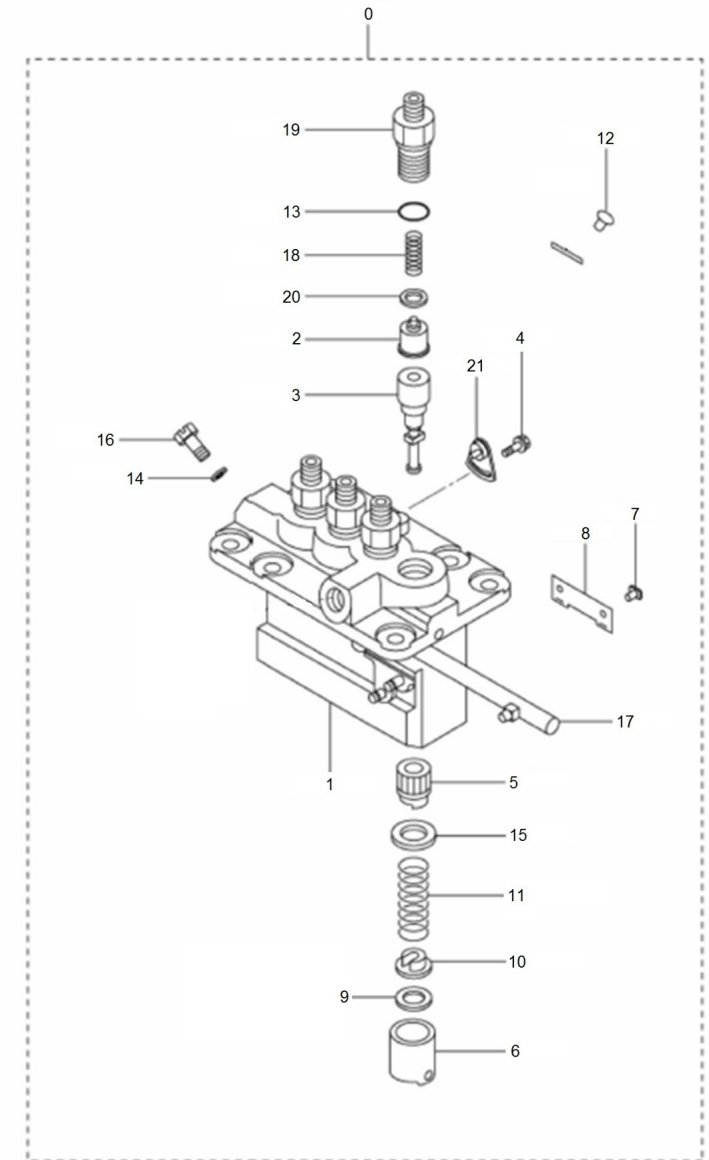

Genset 17 GT/GTC & 20 GTA/GTAC TAC

Fuel System

D MI44GSTDN 04 3 Fuel Injection Pump

Fig.	Ref.	Qty.	Descr.	Obs	From	UpTo
0	17325001G	1	Pump Assy, Fuel INJEC.(Generator)			
1	17325005G	1	Housing SUB Assy			
2	17225009G	4	Element SUB Assy (Generator)			
3	17325008G	4	Valve SUB Assy (Generator)			
4	17225028	3	Bolt, With Washer			
5	13125010	4	SLEEVE			
6	13125021	4	Tappet SUB Assy			
7	13125022	4	Pin Tappet Guide			
8	13125023	2	Plate			
9A	13125014	4	Shim T=0,60			
9B	13125015	4	Shim T=0,2			
9C	13125016	4	Shim Adjusting T=0,3			
9D	17325016	4	Shim Adjusting T=0,40MM			
9E	17325017	4	Shim Adjusting T=0,50MM			
9F	17325018	4	Shim Adjusting T=0,25MM			
9G	17325019	4	Shim Adjusting T=0,35MM			
9H	13725021	4	Shim Adjusting T=0,45MM.			
9I	13725022	4	Shim Adjusting T=0,55MM.			
9J	13725023	4	Shim Adjusting T=0,65MM.			
10	13125013	4	Seat Spring LOWER			
11	13125012	4	Spring Plunger			
12	13125003	2	RIVET			
13	13125033	4	O-Ring D. 15X2,5			
14	17225025.3	1	Washer DRAIN Screw			
15	13125011	4	Seat Spring Upper			
16	17225026.3	1	Screw Air BLEEDER			
17	17025006	1	RACK Control			
18	17225002	4	Spring DELIVERY Valve			
19	13125004	4	Holder DELIVERY V			
20	13125007	4	Gasket DELIVERY V			
21	13125030	3	Plate Assy Pressure