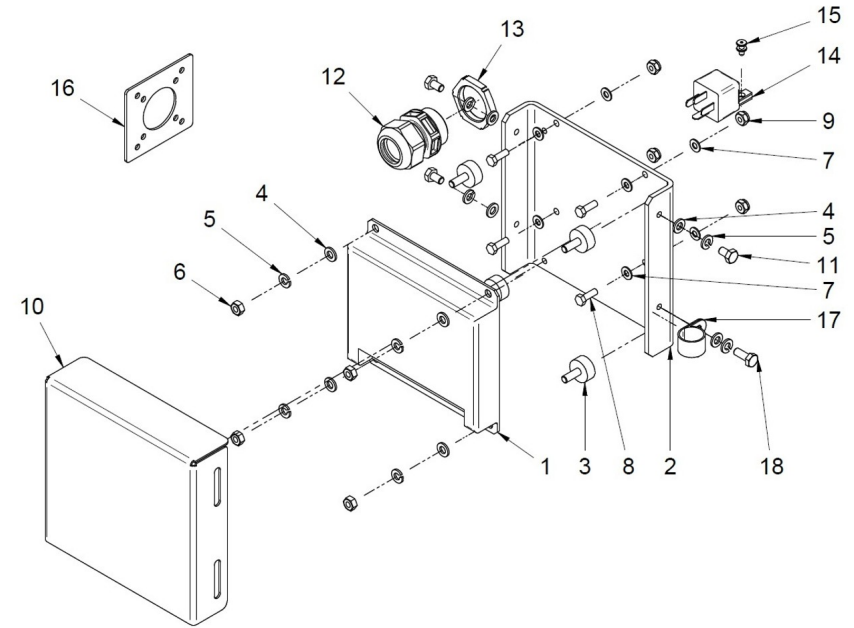

Genset 17 GT/GTC & 20 GTA/GTAC TAC

Electrical System

D 60971525 Electronic Gov. control system 12V

Fig.	Ref.	Qty.	Descr.	Obs	From	UpTo
1	60972525	1	Speed Control Unit G.A.C 5100 Low Inter.			
2	17317007	1	Electronic Unit Bracket			
3	17A14009	4	Anti Vibration Mount M6			
4	51030006	8	Washer DIN 125-6			
5	53033006	8	Washer GROWER DIN 127-6			
6	52120006	4	Nut DIN 934 M6 8.8			
7	51030005	8	Washer DIN 125-5			
8	52102106	4	Bolt DIN 933 M5-15 8.8			
9	51123005	4	Nut DIN 985 M5 5.6			
10	17317008	1	Parallel electronic unit cover			
11	52102154	3	Bolt DIN 933 M6-10 8.8			
12	60900310	1	Connector Press CAPTOR-2000 M32 RAL7001			
13	60900311	1	Screw Connector Press Captor-2000 M32			
14	63900028	1	Relay 12V 40/15A NO+NC with Diode			
15	51058054	1	Aluminium Rivet 4.0 X 10			
16	60573041.25G	1	Connector Adapter Parallel			
17	59071224	1	Clamp RSGU 1 22/15 W1			15/11/2023
17	59071324	1	Clamp RSGU 1 32/15 W1			15/11/2023
18	52102156	1	Bolt DIN 933 M6-16 8.8			
NS	58088284	1	Pastic Cable Zip Tie			
NS	60900088	2	TERMINAL Female SUPERSEAL			
NS	60900089	2	SUPERSEAL male terminal			
NS	60900322	1	2 female channel connector SUPERSEAL			
NS	60900323	1	2 male channel connector SUPERSEAL			
NS	60900330	4	SUPERSEAL yello rubber protection			
NS	60972517	1	Connector for actuator Packard type			
NS	60972519	2	Magnetic Speed Sensor			
NS	60974223DNV	1	Auxiliary Installation Electronic Gov. TAC Genset