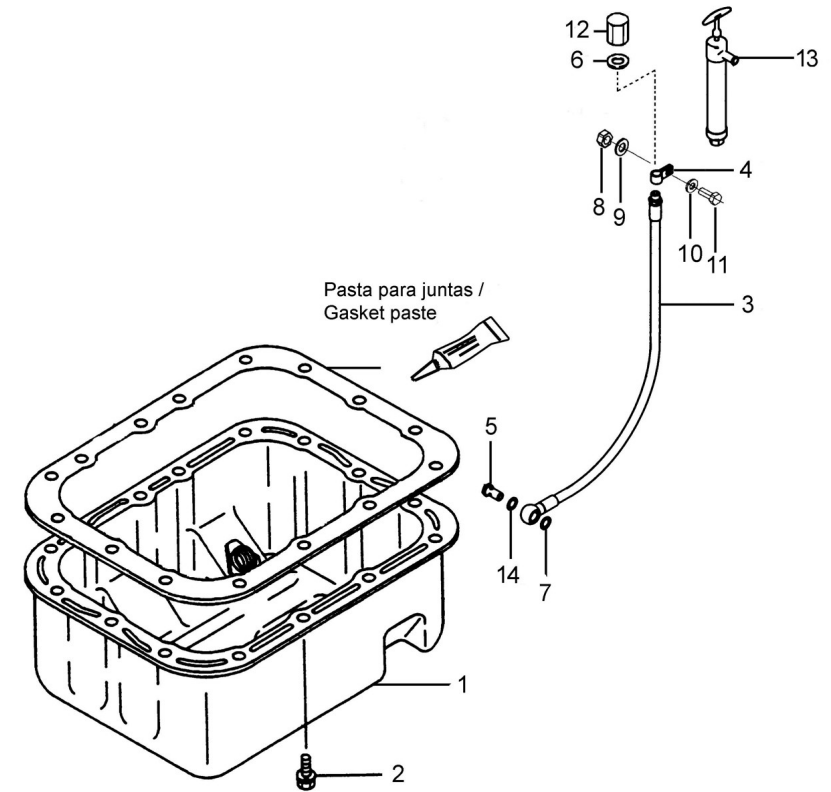

Genset 17 GT/GTC & 20 GTA/GTAC TAC

Engine Body

D GD01 1 11 Oil Pan

Fig.	Ref.	Qty.	Descr.	Obs	From	UpTo
1	17320030G	1	PAN Assy, Oil (Generator)			
2	17821012	17	Bolt,W/Washer			
3	17214021	1	ExtraCTION, Hose			
4	17214022	1	Bracket, Pipe			
5	12814051	1	Screw,eye			
6	56000217	1	Washer 13-20-3			
7	56000219	1	Washer 14-20-3			
8	52220012	1	Nut DIN 934 M12-1,25 8.8			
9	51030012	1	Washer DIN 125-12			
10	53038012	1	Washer DIN 6798-A 12			
11	52202363	1	Bolt DIN 933 M12-1,25-50 8.8			
12	16514020	1	Plug			
13	14714001	1	Oil Extraction Pump			
14	56000069	1	Washer 14-20-1,5