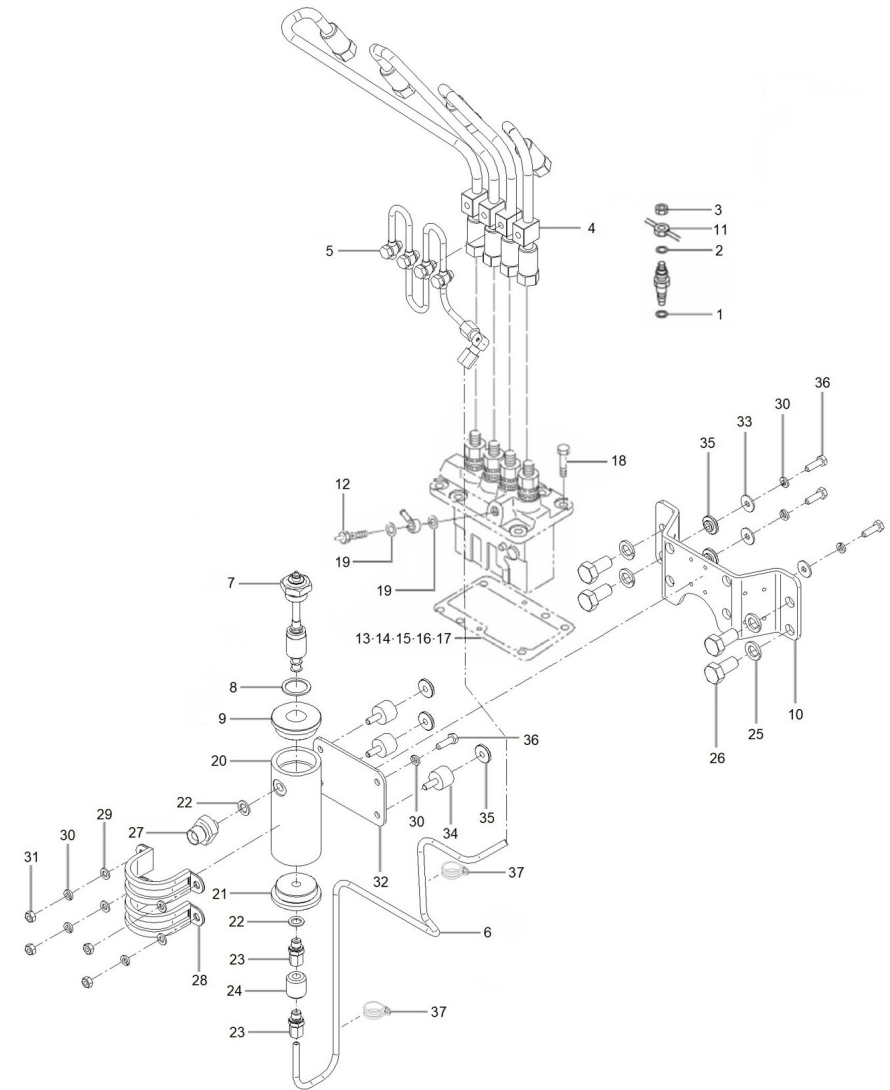

D MI44GSTDN 04 1 Fuel Pipe And Fuel Leak Alarm

Fig.	Ref.	Qty.	Descr.	Obs	From	UpTo
1	13824013	4	Injector Washer			
2	17424025G.1	4	Gasket Fuel Return (Genset)			
3	13824024	4	Nut			
4	17324010R	1	Double Wall Pipe Kits			
5	17314019	1	Assy,Fuel Return			
6	17314034	1	Assy,Fuel Return			
7A	17517009.1	1	Fuel Leak Switch 12V			
Figure A for 12V System						
7B	17517017.1	1	Fuel Leak Switch 24V			
Figure b for 24V System						
8	56000086	1	Washer 22,3-29-1,5			
9	17517009.3	1	Cover, Upper			
10	17317010	1	Fuel Leak Alarm Bracket,Earth Isolated			
11	17324002G	1	Pipe, Fuel Leak OFF (Generator)			
12	17314036	1	Coupling,cover filter			
13	13224008	1	Shim Adjusting T=0,7mm			
14	13224009	1	Shim Adjusting T=0,8mm			
15	13224010	1	Shim Adjusting T=0,9mm			
16	13224011	1	Shim Adjusting T=1,0mm			
17	13224003	1	Shim Adjusting T=0,2mm			
18	52102257	6	Bolt DIN 933 M8-20 8.8			
19	13224001	2	Washer			
20	17517009.2	1	Tube			
21	17517009.4	1	Lower cover			
22	56000061	2	Washer 10-16-1,5			
23	19414028	2	P-GEV 6LR 1/8			
24	17A14029	1	1/8-28 To M10 Threat Adaptor			
25	53033012	4	Washer Grower DIN 127-12			
26	52102358	4	Bolt DIN 933 M12-25 8.8			
27	17B14032	1	Fitting 1/8 - 3/8 Nylon			
28	59072482	2	Clamp 2 48/20 W1