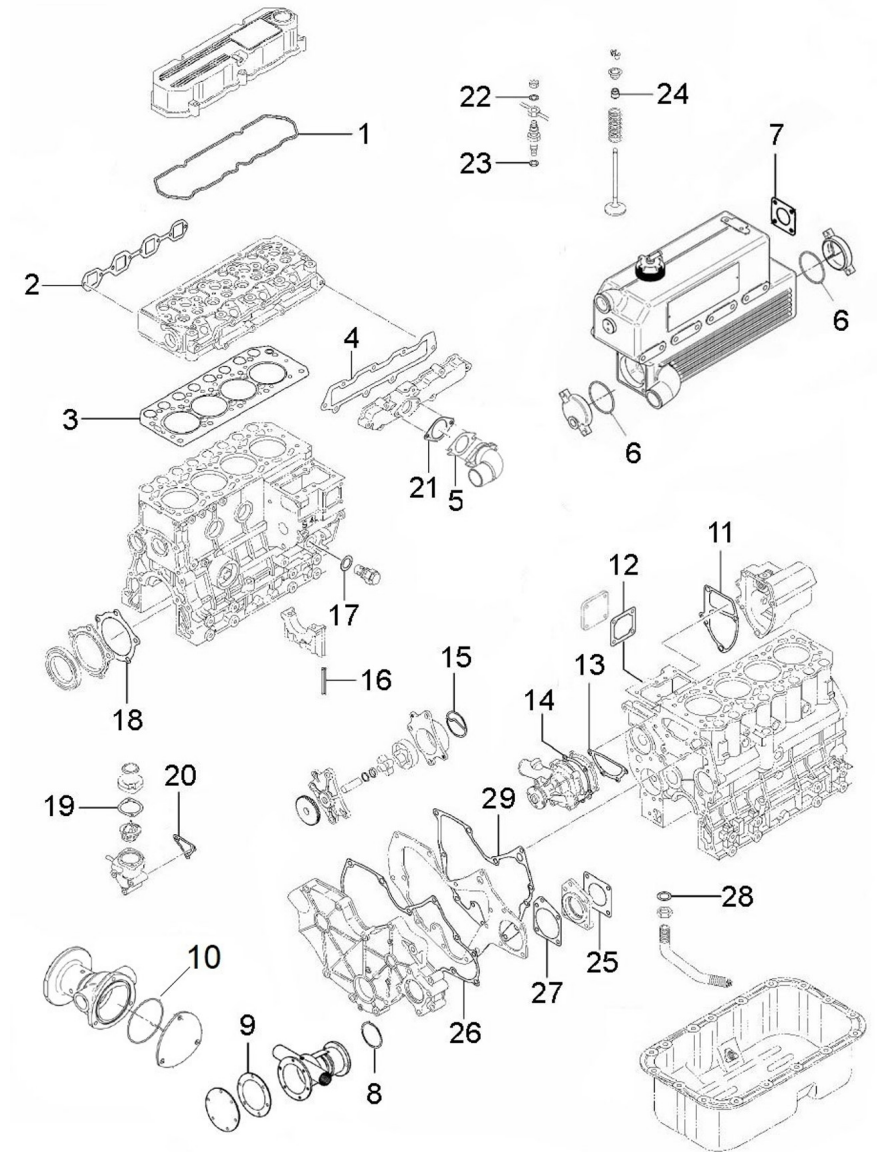

Genset 17 GT/GTC & 20 GTA/GTAC TAC

Maintenance Kit

D 17320101G Gasket Kit

Fig.	Ref.	Qty.	Descr.	Obs	From	UpTo
1	17321010	1	Rocker Cover Gasket			
2	17321035.1	1	Gasket			
3	17321004	1	Gasket, Cylinder Head			
4	17321032	1	Gasket, Inlet Cover			
5	17321033	1	Inlet Pipe Gasket			
6	13811007	2	O-Ring D. 57X2,5			
7	15113043	1	Exhaust Elbow Gasket			
8	17011007	1	O-Ring D. 57X3			
9	31211003	1	Gasket Cover			
10	37611003	1	O-Ring D. 57x1,5			01/06/2022
10	37611005	1	O-Ring D. 57X1,78		02/06/2022	
11	17223033	1	Gasket, Governor Case			
12	13223014	1	Gasket Cover			
13	13221022	1	Gasket Water Pump			
14	13221041	1	Gasket Water Pump			
15	17224041	1	Packing, Body			
16	17220002	4	Seal, Side			
17	17424063	1	Gasket			
18	17220016	1	Gasket, Oil Seal Case			
19	17221031	1	Gasket,Thermostat			
20	17221033	1	Gasket, Thermostat Case			
21	17321034.4	1	Pipe Inlet Gasket			
22	17424025G.1	4	Gasket Fuel Return (Genset)			
23	13824013	4	Injector Washer			
24	13222054	8	Seal Valve Stem			
25	13120047	3	Gasket Water Pump			
26	17220040	1	Gasket, Gear Case			
27	17220038	1	Gasket, Housing			
28	17024001	1	Gasket			
29	17220018	1	Gasket, Front Plate