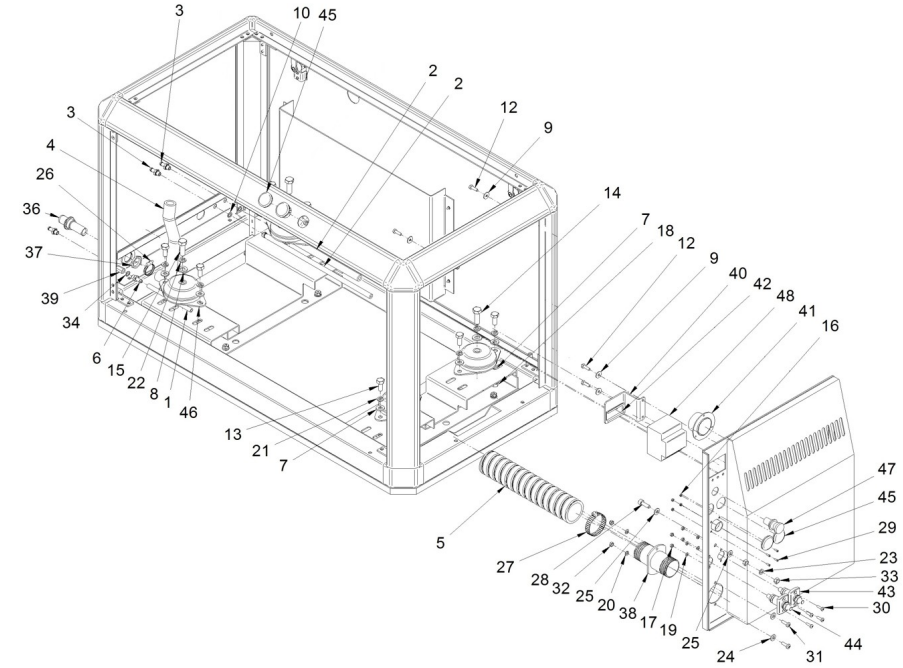

Genset 17 GT/GTC & 20 GTA/GTAC TAC

Canopy Spare Parts

D MI44GTDN 09 2 Canopy Kit

Fig.	Ref.	Qty.	Descr.	Obs	From	UpTo
NS	60973049	1	RED Battery POSITIVE Wiring			
NS	M88564500	1.0	Air Aspiration Hose D. 45			
NS	M88565000	0.0	Air Aspiration Hose D. 50			
NS	TP.16.L.22	4	Twin Connector Terminal 16 Sec.