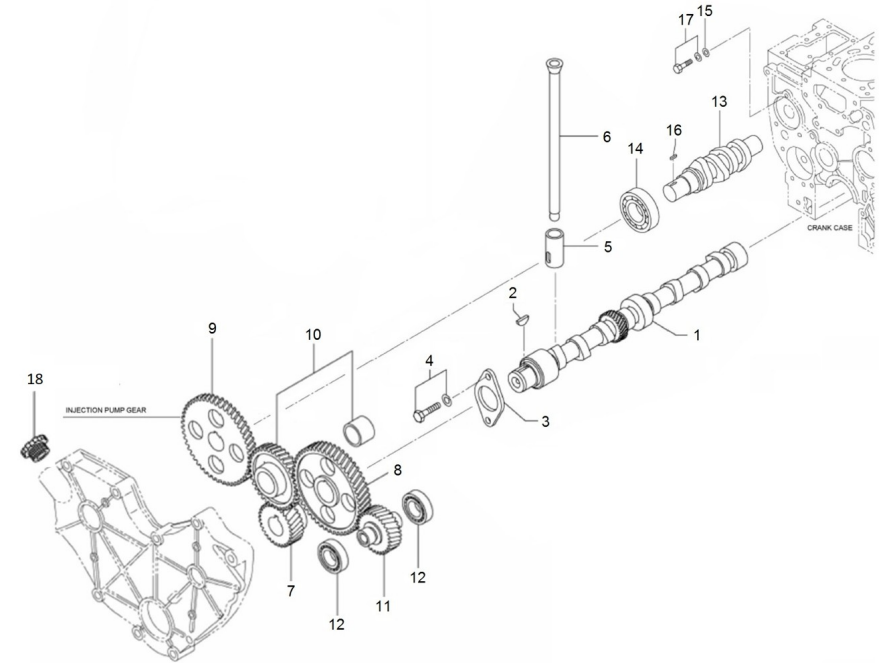

**Genset 17 GT/GTC & 20 GTA/GTAC TAC**

**Engine Body**

**D GD01 1 3 Valve Drive**

Fig.	Ref.	Qty.	Descr.	Obs	From	UpTo
1	17322001	1	Shaft, Rocker Arm-In			
1A	17222142G	8	Rocker Assy			
1AA	17122044	8	Screw Adjusting			
1AB	17122060	8	Nut			
1B	17222048	1	Bracket, Rocker Shaft			
1C	17222049	3	Bracket, Rocker Shaft			
1D	17322046.4	1	Shaft Assy, Rocker			
1DA	17222025.4	2	Cap, Sealing			
1E	17422047G.1	3	Spring,Rocker			
1F	17222053.5G	4	Bolt			
1G	17222053	1	Bolt			
1H	17222050	2	Ring, SNAP			
2	17222055G	4	Intake Valve (Genset)			
3	17222056G	4	Exhaust Valve (Genset)			
4	17222057	8	Spring, Valve, INNER			
5	13822058	8	Retainer Valve SP			
6	13222059	16	Lock Valve			
7	13222054	8	Seal Valve Stem			
8	13822069	8	Cap Stem			

**Genset 17 GT/GTC & 20 GTA/GTAC TAC**

**Engine Body**

**D GD01 1 4 Timing Parts**

Fig.	Ref.	Qty.	Descr.	Obs	From	UpTo
1	17322035	1	CamShaft			
2	13222020	1	KEY			
3	17422075	1	Plate,THRUST			
4	17821012	2	Bolt,W/Washer			
5	13222061	8	Tappet			
6	17222041	8	ROD, PUSH			
7	17222021	1	Gear, CrankShaft			
8	17222037	1	Gear, CamShaft			
9	17222043	1	Gear, Injection Pump			
10	17222038	1	Gear Assy, IDLER			
11	17222066G.1	1	Gear, Pressure Oil Pump			
12	17022067	2	Ball Bearing 6205-C3			
13	17322040	1	Shaft, Fuel Injection Pump			
14	13222062	1	Ball Bearing 6228			
15	17222065	1	Washer			
16	17622060.4	1	Key, Sunk			
17	17422037G.1	1	Bolt W/Washer (Generator)			
18	17621003	1	Cap Oil FILLER			