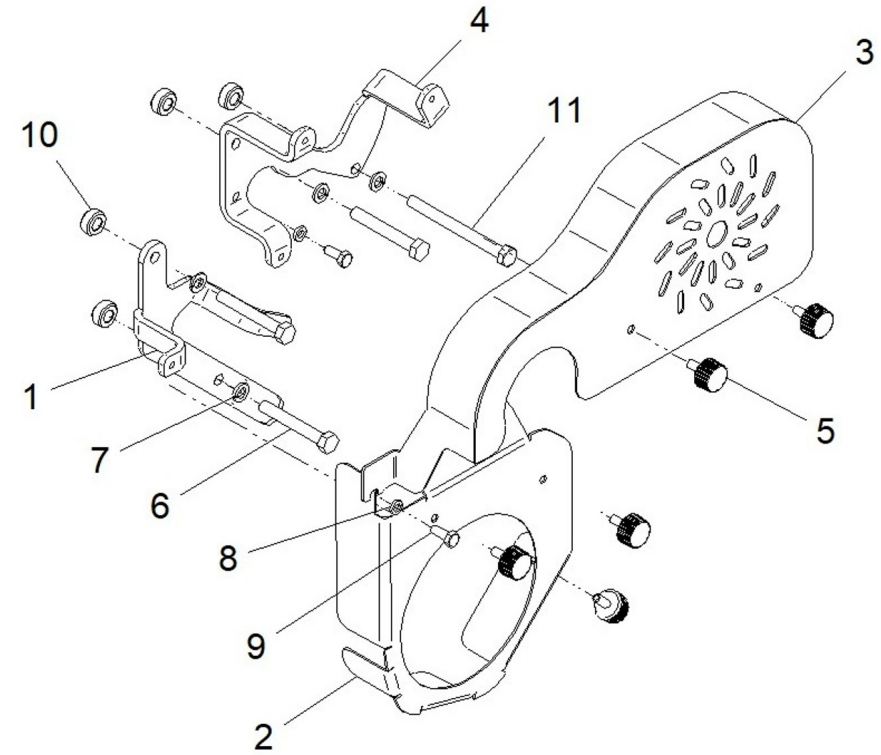

Genset 17 GT/GTC & 20 GTA/GTAC TAC

Engine Body

D MI44GSTDN 01 13 Drive Belt Guard For Genset Without Canopy

Fig.	Ref.	Qty.	Descr.	Obs	From	UpTo
1	17310040	1	Bracket			
2	17310041	1	Drive Belt Guard			
3	17310043	1	Drive Belt Guard			
4	17310042	1	Bracket			
5	13810247	5	Grip Knob M6			
6	52101265	3	Bolt DIN 931 M8-60 8.8			
7	53033008	4	Washer GROWER DIN 127-8			
8	51030006	2	Washer DIN 125-6			
9	52102156	2	Bolt DIN 933 M6-16 8.8			
10	12117044	4	Spacer			
11	52101271	1	Bolt DIN 931 M8-90 8.8			
NS	18517013	1	Spacer 10X20X7