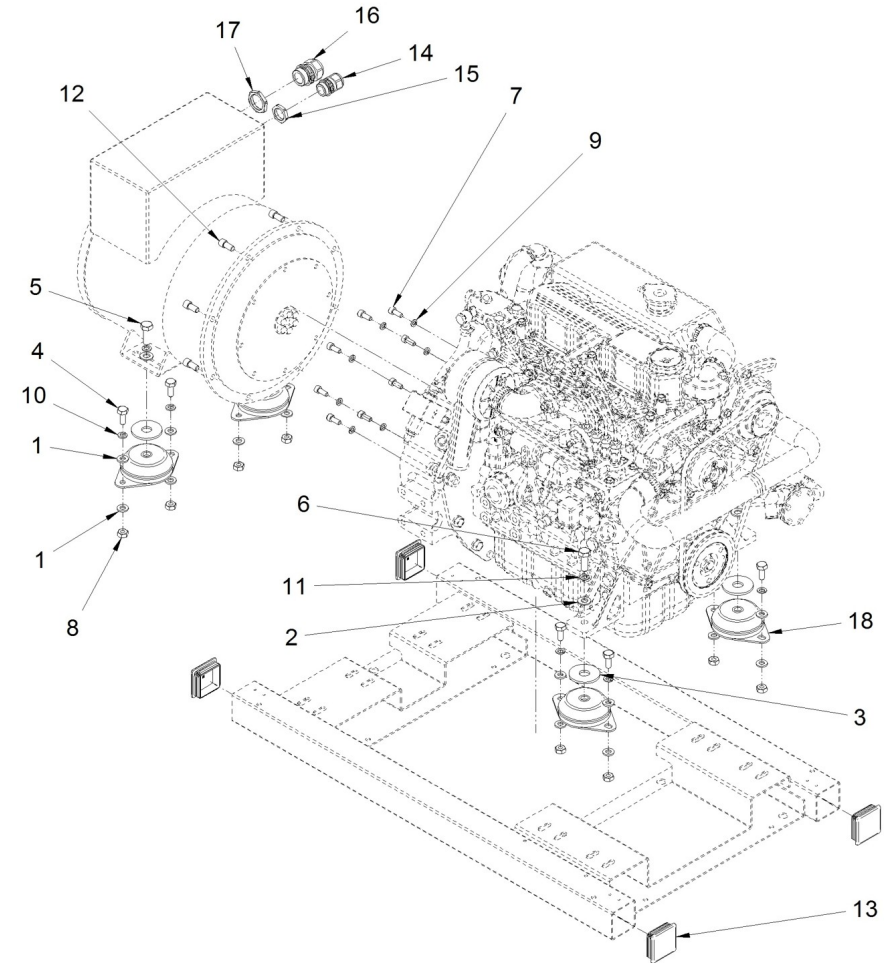

Genset 17 GT/GTC & 20 GTA/GTAC TAC

Genset Alternator Kit

D 60573101S Alternator Kit Without Canopy

Fig.	Ref.	Qty.	Descr.	Obs	From	UpTo
1	51030010	16	Washer DIN 125-10			
2	51030012	4	Washer DIN 125-12			
3	51031014	4	Washer DIN 9021 14			
4	52102307	8	Bolt DIN 933 M10-20 8.8			
5	52102359	2	Bolt DIN 933 M12-30 8.8			
6	52102361	2	Bolt DIN 933 M12-40 8.8			
7	52103257	8	Bolt DIN 912 M8-20 8.8			
8	52120010	8	Nut DIN 934 M10 8.8			
9	53033008	8	Washer GROWER DIN 127-8			
10	53033010	8	Washer GROWER DIN 127-10			
11	53033012	4	Washer Grower DIN 127-12			
12	60539017	8	ALT. SINCRO FASTENING Bolt			
13	60539019	4	LID (60 Tube)			
14	60900306	1	Connector Press CAPTOR-2000 M25 RAL7001			
15	60900309	1	Screw Connector Press Captor-2000 M25			
16	60900310	1	Connector Press CAPTOR-2000 M32 RAL7001			
17	60900311	1	Screw Connector Press Captor-2000 M32			
18	61673001	4	Engine Mount Type F 35 SHA M12 H 34			
NS	53104257	4	Bolt DIN 7984 M8-20 12.9			
NS	58088283	1	Pastic Cable Zip Tie			
NS	60900158	1	Terminal Tubular Sleeve (1.5)			
NS	TR.1.5.6	4	Ring Terminal 1.5 Sec.