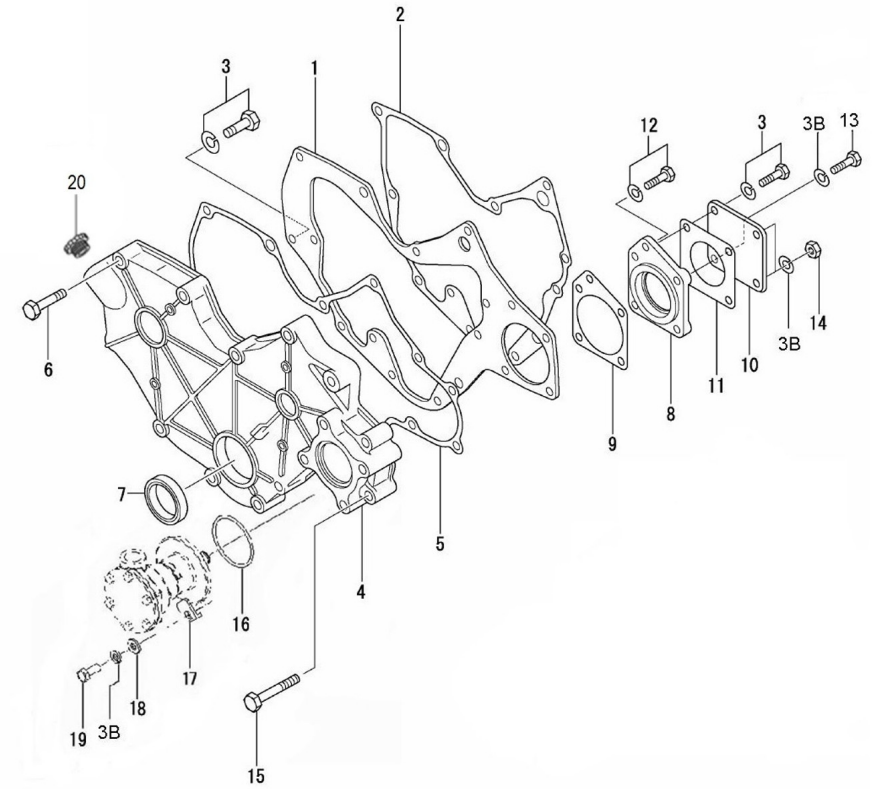

Genset 17 GT/GTC & 20 GTA/GTAC TAC

Engine Body

D MIDI 1 5 Gear Case

Fig.	Ref.	Qty.	Descr.	Obs	From	UpTo
1	17220024	1	Plate, Front			
2	17220018	1	Gasket, Front Plate			
3A	52102256	5	Bolt DIN 933 M8-16 8.8			
3B	53033008	12	Washer GROWER DIN 127-8			
4	17220035	1	Case Gear			
5	17220040	1	Gasket, Gear Case			
6	17220034.4	8	Bolt			
7	13220039	1	Seal Oil			
8	17220037	1	Housing, Gear Pump			
9	17220038	1	Gasket, Housing			
10	13120046	1	Cover Oil Pump SH			
11	13120047	1	Gasket Water Pump			
12	13322078	1	Bolt			
13	52101260	1	Bolt DIN 931 M8-35 8.8			
14	17120049	2	Nut M8			
15	17024062	2	Bolt			
16	17011007	1	O-Ring D. 57X3			
17	13811062	4	Pump Bracket			
18	51030008	4	Washer DIN 125-8			
19	52102257	4	Bolt DIN 933 M8-20 8.8			
20	17621003	1	Cap Oil FILLER