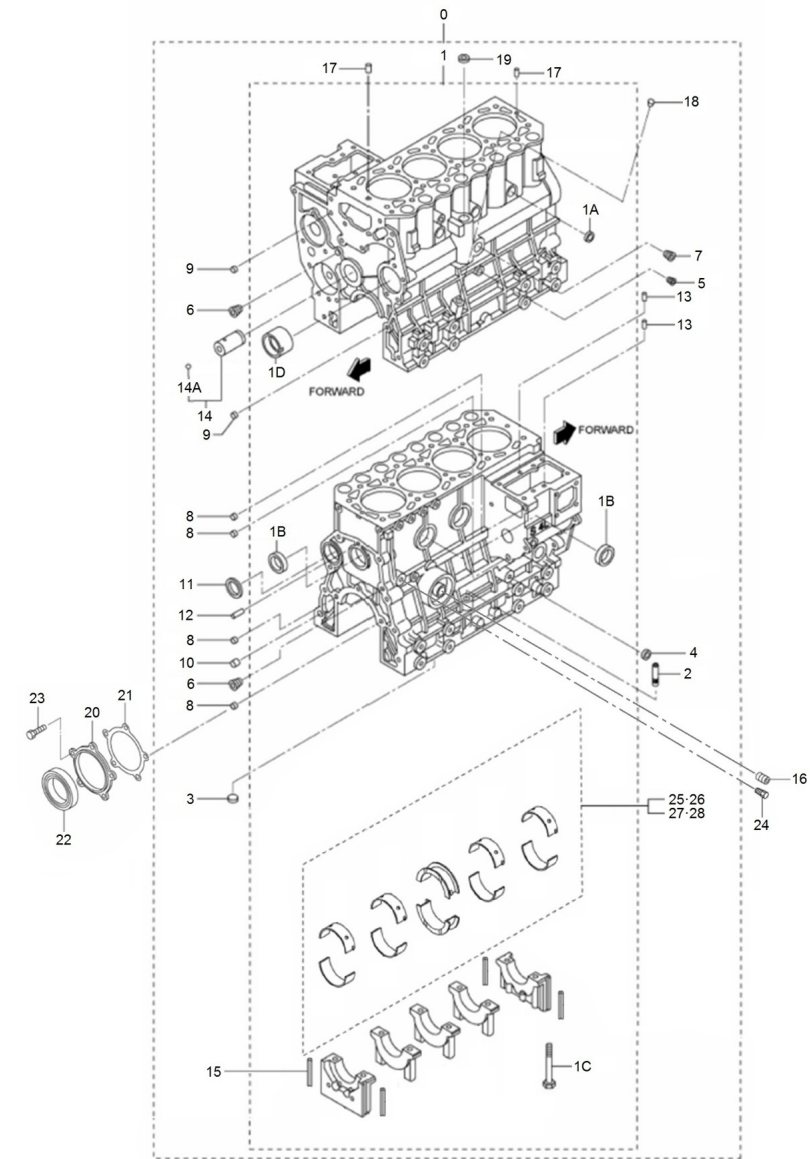

D GD01 1 6 **Crankcase**

Fig.	Ref.	Qty.	Descr.	Obs	From	UpTo
26	13220004	1	Bearing Set CRANK			
27	17320005	1	Bearing Set Crank			
28	17320006	1	Bearing Set Crank