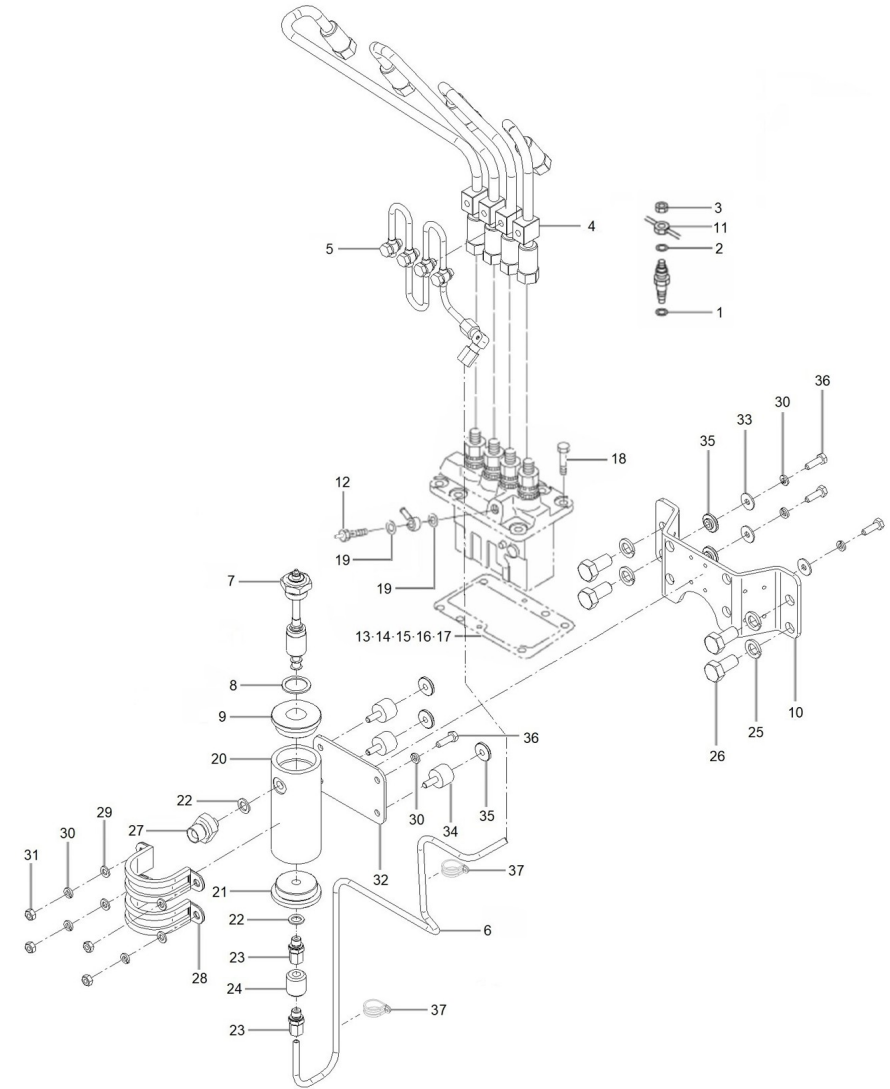

D MI44GSTDN 04 1 Fuel Pipe And Fuel Leak Alarm

Fig.	Ref.	Qty.	Descr.	Obs	From	UpTo
29	51030006	4	Washer DIN 125-6			
30	53033006	7	Washer GROWER DIN 127-6			
31	52120006	4	Nut DIN 934 M6 8.8			
32	17517009.6	1	Alarm Bracket			
33	51031006	3	Washer DIN 9021 6			
34	17414009	3	Anti Vibration Mount			
35	17A17011	6	Bakelite Bushing			
36	52102157	4	Bolt DIN 933 M6-20 8.8			
37	59071064	2	Clamp RSGU 1 06/15 W1			
NS	19424101	1	Spray stop kit