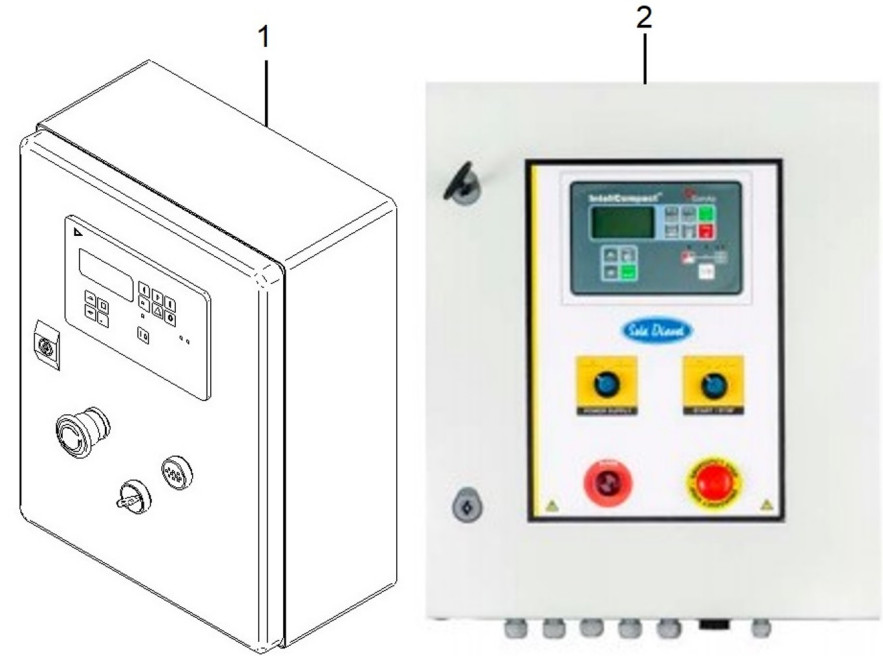

Genset 17 GT/GTC & 20 GTA/GTAC TAC

Electrical System

D MI44GSTDN 05 4 Control and Power Cabinets

<i>Fig.</i>	<i>Ref.</i>	<i>Qty.</i>	<i>Descr.</i>	<i>Obs</i>	<i>From</i>	<i>UpTo</i>
1A	6097A215	1	Box CO 40 17/25/35/45/50/68 GT TAC 12V			
1B	6097A220	1	Box CO 40 17/25/35/45/50/68 GT TAC 24V			
2A	60973709	1	Parallel Kit 17 GT 400/230V TAC Control 12V			
2B	60973710	1	Parallel Kit 17 GT 230V TAC Control 12V			
2C	60972766	1	Parallel Kit 20 GTA 480/277V Control 12V			
2D	60972765	1	Parallel Kit 20 GTA 240V TAC Control 12V