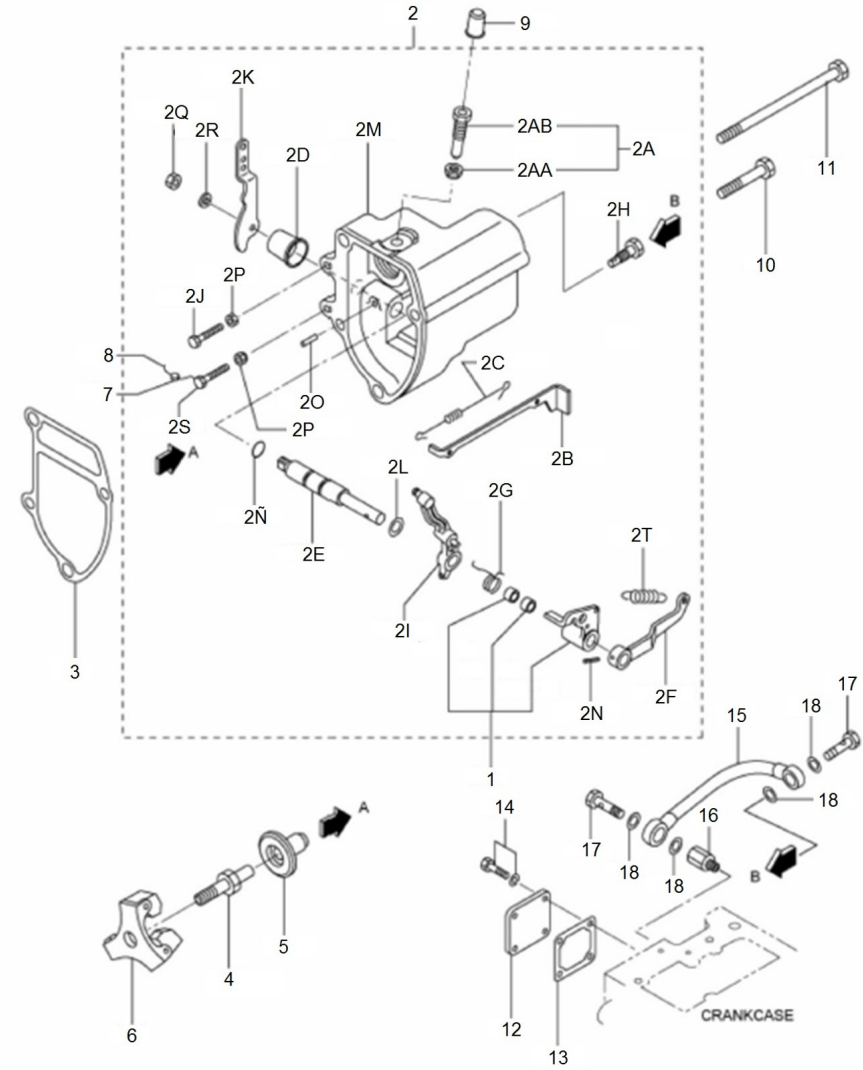

Genset 17 GT/GTC & 20 GTA/GTAC TAC

Fuel System

D GDO1 4 4 Governor Parts

Fig.	Ref.	Qty.	Descr.	Obs	From	UpTo
9	13823042	1	Cap TORQUE Set SE			
10	17220034	3	Bolt			
11	17723043	1	Bolt,GOverNOR Case			
12	17223043	1	Cover TIE-ROD			
13	13223014	1	Gasket Cover			
14	13802156	4	Bolt			
15	17224004G	1	Pipe,Oil			
16A	17322022	1	Adapter			
			Figure A for Standard System			
16B	17322029	1	Adapter			
			Figure b for Parallel System			
17A	17322020	2	VIS			
			Figure A for Standard System			
17B	17322028	1	BOLT, EYE			
			Figure b for Parallel System			
18	17322021	4	Gasket