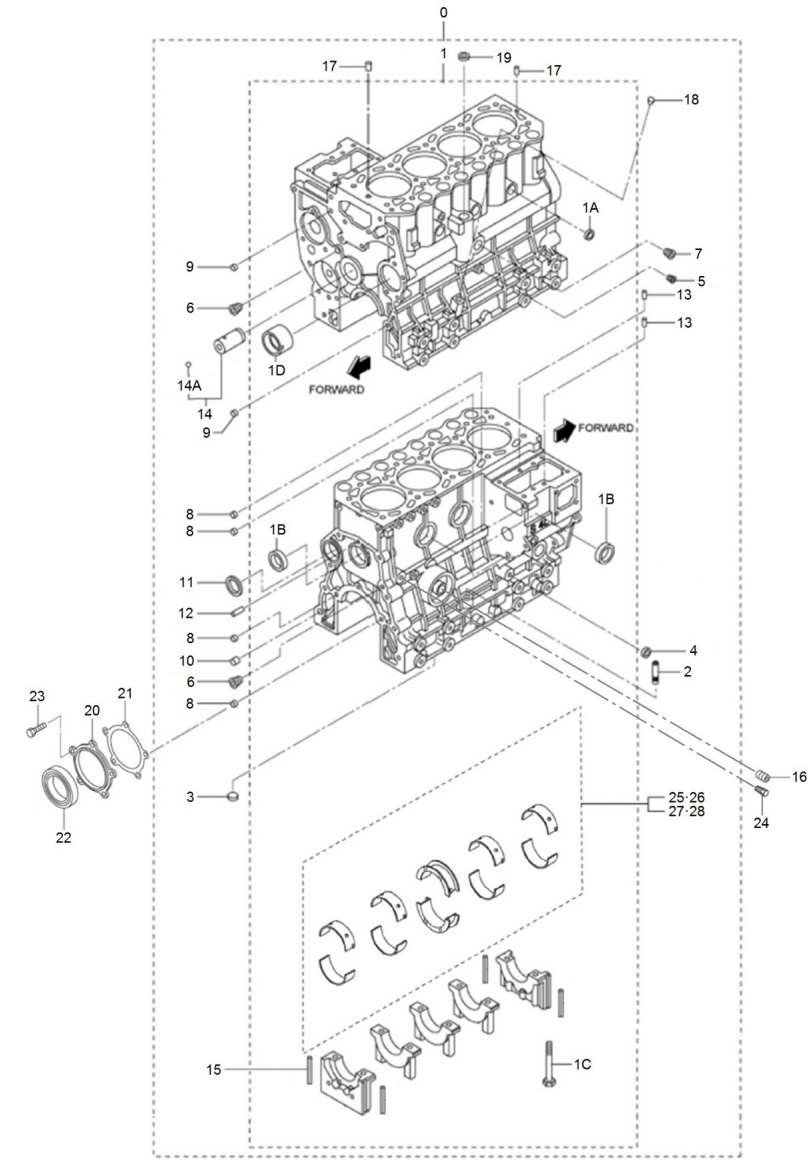

Genset 17 GT/GTC & 20 GTA/GTAC TAC

Engine Body

D GD01 1 6 Cranckcase

Fig.	Ref.	Qty.	Descr.	Obs	From	UpTo
0	17320001G.1	1	Block Assy, Cylinder			
1	(*)	1	Not available			
1A	17220006	3	Cap, Sealing			
1B	13320006	3	Cap, Sealing			
1C	17220009	10	Bolt Bearing Cap			
1D	17220011	1	Bushing, CamShaft			
2	17620007.4	1	Guide			
3	17220012.4	1	Cap, Sealing			
4	17220013	1	Cap, SealING			
5	17820011	1	Plug, Tapered			
6	17720011	2	Plug,TAPERED			
7	17120021	1	Plug,taper			
8	13120009	4	Bushing			
9	13220021	2	Bushing KNOCK			
10	13220022	1	BUSHING,KNOCK			
11	17220019	1	Plug, Expansion			
12	17620020.4	1	Pin			
13	17620036.4	2	Pin Dowel			
14	17220014	1	Shaft Assy, IDLER			
14A	17220028	1	Ball			
15	17220002	4	Seal, Side			
16	13124047	1	Shaft Oil Filter			
17	17120019	2	Pin, dowel			
18	17220023	1	Plug, TAPER			
19	17020014	1	Cap			
20	17220015	1	Case, Oil Seal			
21	17220016	1	Gasket, Oil Seal Case			
22	17220063	1	Seal, Oil			
23	52102257	5	Bolt DIN 933 M8-20 8.8			
24	17824003	1	Plug, Tapered			
25	13220003	1	Bearing Set CRANK