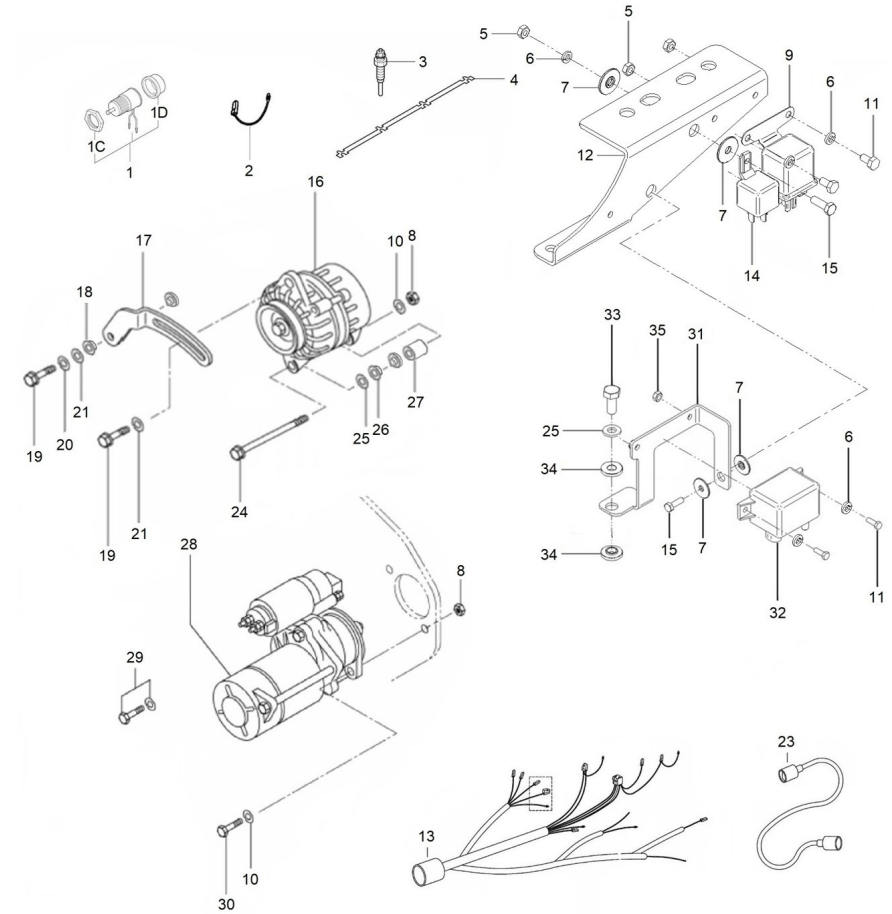

D MI44GSTDN 05 1 Electrical System 12V

Fig.	Ref.	Qty.	Descr.	Obs	From	UpTo
27	17217018	1	Spacer 10,5x25x25			
28	17327001	1	Starter Assy 12 V			
29	17327129.2	1	Bolt			
30	17327130.2	1	Bolt, Starter			
31	17310046	1	Relay Bracket			
32	19017113	1	Relay 12V Earth Isolated Nagares			
33	52102308	1	Bolt DIN 933 M10-25 8.8			
34	17117024	2	Bracket Bakelite Bushing			
35	51123005	2	Nut DIN 985 M5 5.6