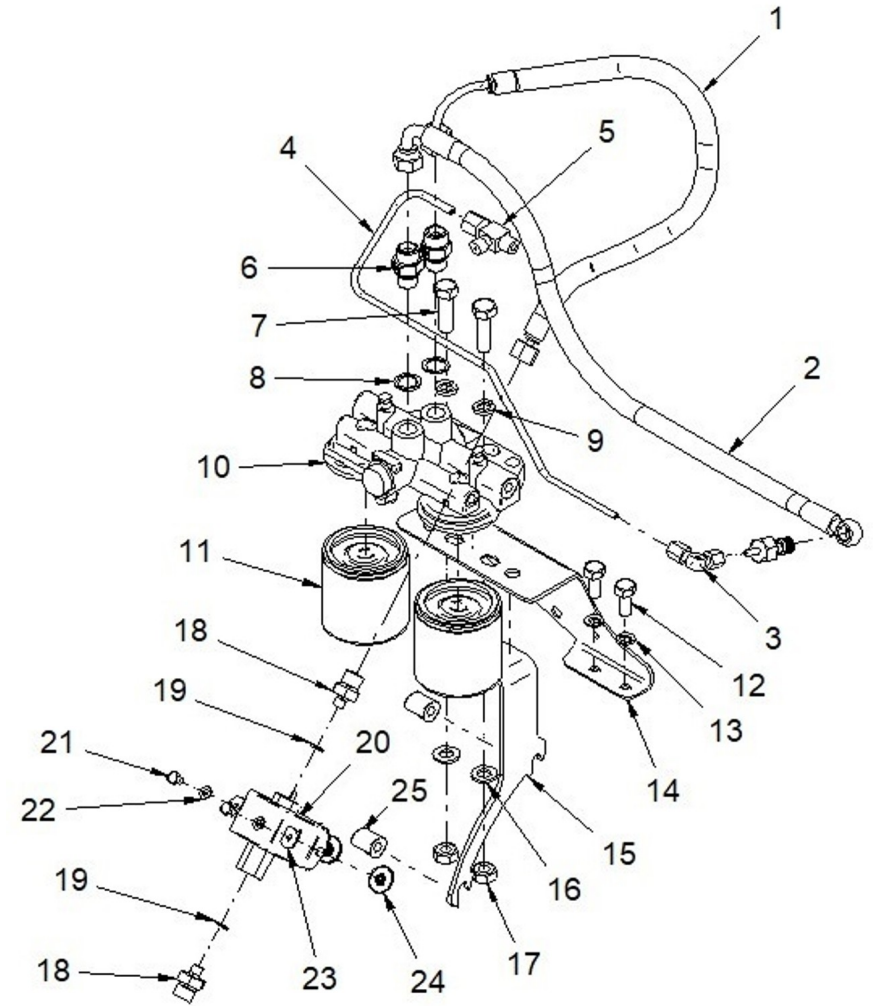

D MI44GSTDN 04 5 Fuel Supply Parts

Fig.	Ref.	Qty.	Descr.	Obs	From	UpTo
1	17A14005	1	Fuel Hose DNV			07/04/2025
1	17A14024	1	Fuel Hose DNV		08/04/2025	
2	17314023	1	DNV Double Filter Fuel Hose			
3	17A14026	1	P-WV 6L Male Stud Equal Elbow Fitting			
4	17314035	1	Fuel Return Pipe			
5	17A14035	1	P-WV 6L4L6L Male Stud Equal Elbow Fitting			
6	19414039	2	Racor Fitting Male M18x150-M20x150			
7	52102361	2	Bolt DIN 933 M12-40 8.8			
8	57000378	2	Washer 18-24-1,5			
9	53033012	2	Washer Grower DIN 127-12			
10	17414002	1	Bracket			
11	17314022	2	Fuel Filter Element Double Filtre MINI-33/44			
12	52102308	2	Bolt DIN 933 M10-25 8.8			
13	53033010	2	Washer GROWER DIN 127-10			
14	17314032	1	Bracket, gasoil Filter			
15	17314033	1	Bracket, gasoil Filter			
16	51030012	2	Washer DIN 125-12			
17	52120012	2	Nut DIN 934 M12 8.8			
18	19414032	2	FITTING 1/8 - 3/8			
19	57000361	2	Washer 10-14-1,5			
20A	13814070	1	Electric Fuel Feed Pump 12V			
20B	19014070	1	Pump 24V.			
21	52102154	2	Bolt DIN 933 M6-10 8.8			
22	51030006	2	Washer DIN 125-6			
23	17417014	2	Washer			
24	17417010	2	Bakelite Bushing			
25	19117014	2	Spacer 10,5X20X20