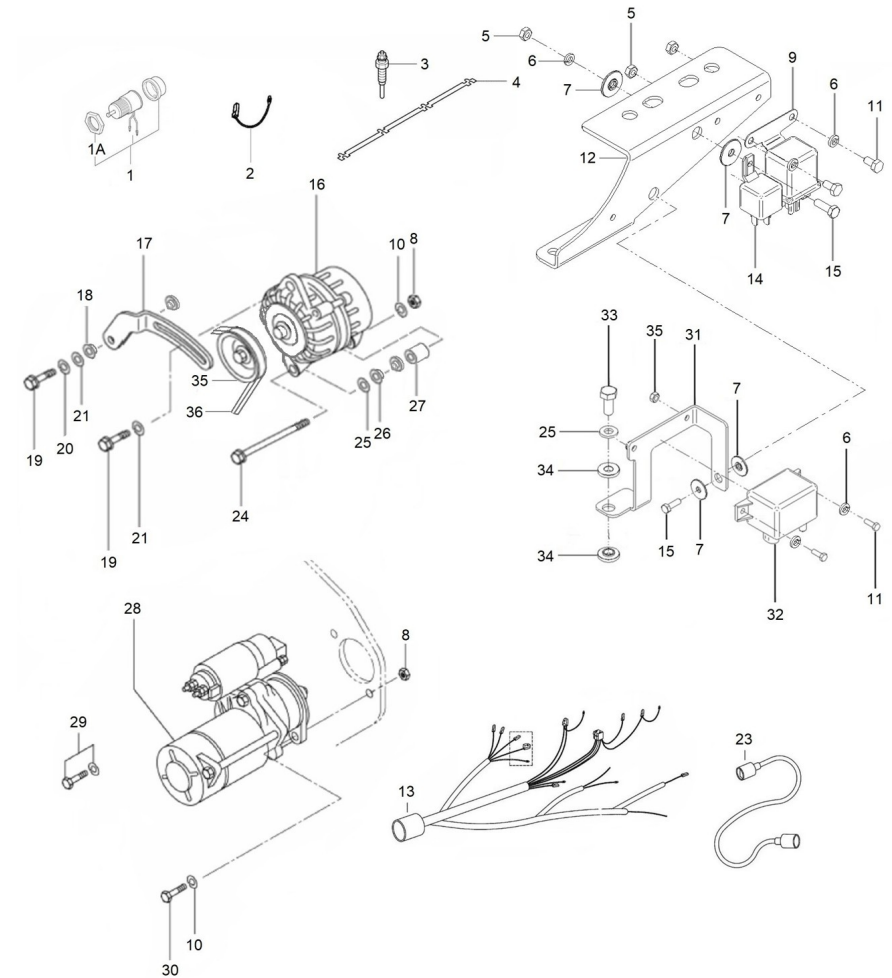

Genset 17 GT/GTC & 20 GTA/GTAC TAC

Electrical System

D MI44GSTDN 05 2 Electrical System 24V

Fig.	Ref.	Qty.	Descr.	Obs	From	UpTo
1	13824025.2G	1	Stop SOLENOID 24V-ETR			
1A	17225029.4	1	Nut			
2	60934040	1	Wirine			
3	17327018	1	Plate, Connection			
4	17227017.2	4	Glow Plug 24V			
5	52120006	3	Nut DIN 934 M6 8.8			
6	53033006	5	Washer GROWER DIN 127-6			
7	17417010	2	Bakelite Bushing			
8	52120010	2	Nut DIN 934 M10 8.8			
9	17527006	1	Glow Relay 24V			
10	53033010	2	Washer GROWER DIN 127-10			
11	52102155	4	Bolt DIN 933 M6-12 8.8			
12	17314032	1	Bracket, gasoil Filter			
13	60973900	1	Elect. Inst. G. MINI-44 TAC			
14	17417005	1	Relay 24V 24-100			
15	52102157	1	Bolt DIN 933 M6-20 8.8			
16	17417024	1	Alternator 28V/55A			
17	17227007.1	1	Plate			
18	17217012	2	Tensor Bakelite Bushing			
19	13827012	1	Bolt			
20	53033008	1	Washer GROWER DIN 127-8			
21	51031008	2	Washer DIN 9021 8			
23A	6097A216	1	Wiring Extension Genset TAC 6 M.			
23B	6097A218	1	Wiring Extension TAC Genset 12 M. CPC 37 V.			
24	52101325	1	Bolt DIN 931 M10-120 8.8			
25	51030010	1	Washer DIN 125-10			
26	17217011	2	Bracket Bakelite Bushing			
27	17217020	1	Spacer 10,5X25X36			
28	17327001.2	1	Starter Assy 24V			
29	17327129.2	1	Bolt			
30	17327130.2	1	Bolt, Starter