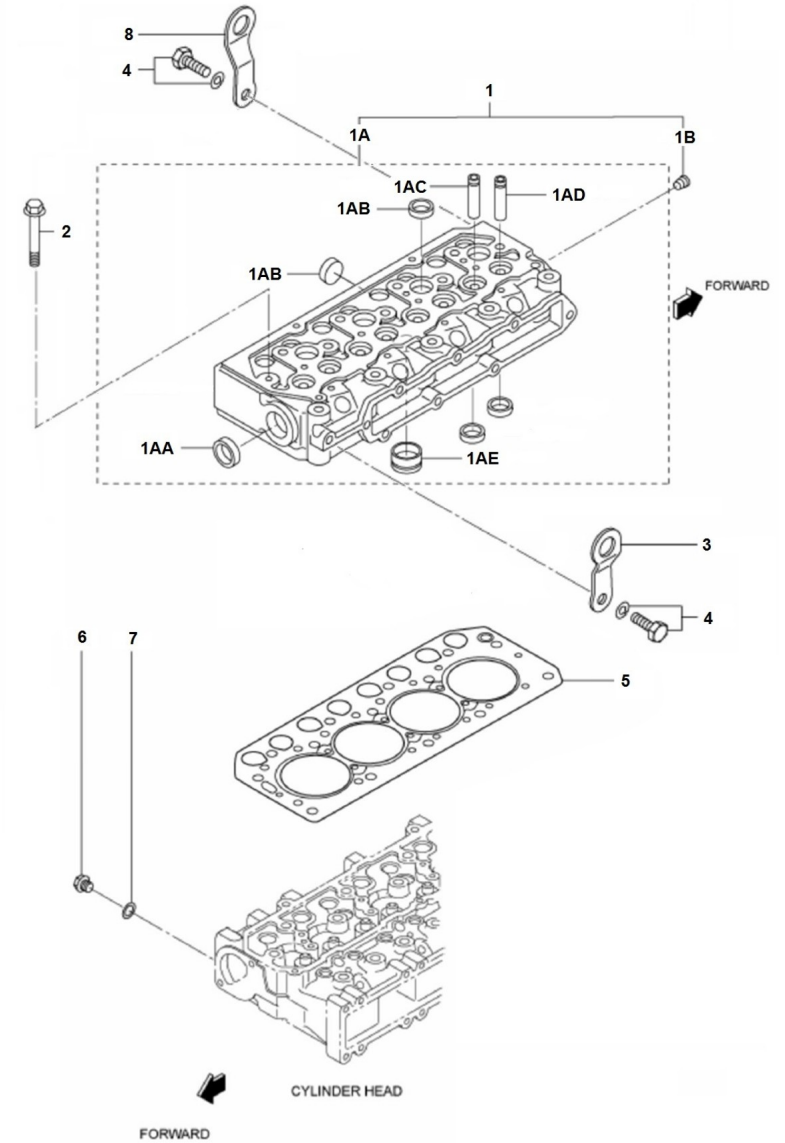

### Maintenance Kit

---

Gasket Kit  
Pipe Rubber Set, Water Line TAC  
Repair Kit Water Pump 1/2"  
Special Tools

**Genset 17 GT/GTC & 20 GTA/GTAC TAC**

**Engine Body**

**D GD01 1 1 Cylinder Head**

Fig.	Ref.	Qty.	Descr.	Obs	From	UpTo
1	17321001G.1	1	Head Assy,cylinder			
1A	17321002	1	Cylinder Head			
1AA	17020012	1	Cap			
1AB	13220012	7	Cap Sealing			
1AC	17221002	4	Guide, Valve Exhaust			
1AD	17221003	4	Guide, Valve, Inlet			
1AE	17221015G	4	Jet, Combustion (Generator)			
1B	17820011	1	Plug, Tapered			
2	17221005	14	Bolt,cylinder head			
3	13221011	1	HANGER Engine			
4	17720010	2	Bolt,W/Washer			
5	17321004	1	Gasket, Cylinder Head			
6	17121016	1	Plug, drain			
7	17121013	1	Gasket			
8	17210008	1	HANGER, Engine			

**Genset 17 GT/GTC & 20 GTA/GTAC TAC**

**Engine Body**

**D GD01 1 4 Timing Parts**

Fig.	Ref.	Qty.	Descr.	Obs	From	UpTo
1	17322035	1	CamShaft			
2	13222020	1	KEY			
3	17422075	1	Plate,THRUST			
4	17821012	2	Bolt,W/Washer			
5	13222061	8	Tappet			
6	17222041	8	ROD, PUSH			
7	17222021	1	Gear, CrankShaft			
8	17222037	1	Gear, CamShaft			
9	17222043	1	Gear, Injection Pump			
10	17222038	1	Gear Assy, IDLER			
11	17222066G.1	1	Gear, Pressure Oil Pump			
12	17022067	2	Ball Bearing 6205-C3			
13	17322040	1	Shaft, Fuel Injection Pump			
14	13222062	1	Ball Bearing 6228			
15	17222065	1	Washer			
16	17622060.4	1	Key, Sunk			
17	17422037G.1	1	Bolt W/Washer (Generator)			
18	17621003	1	Cap Oil FILLER			