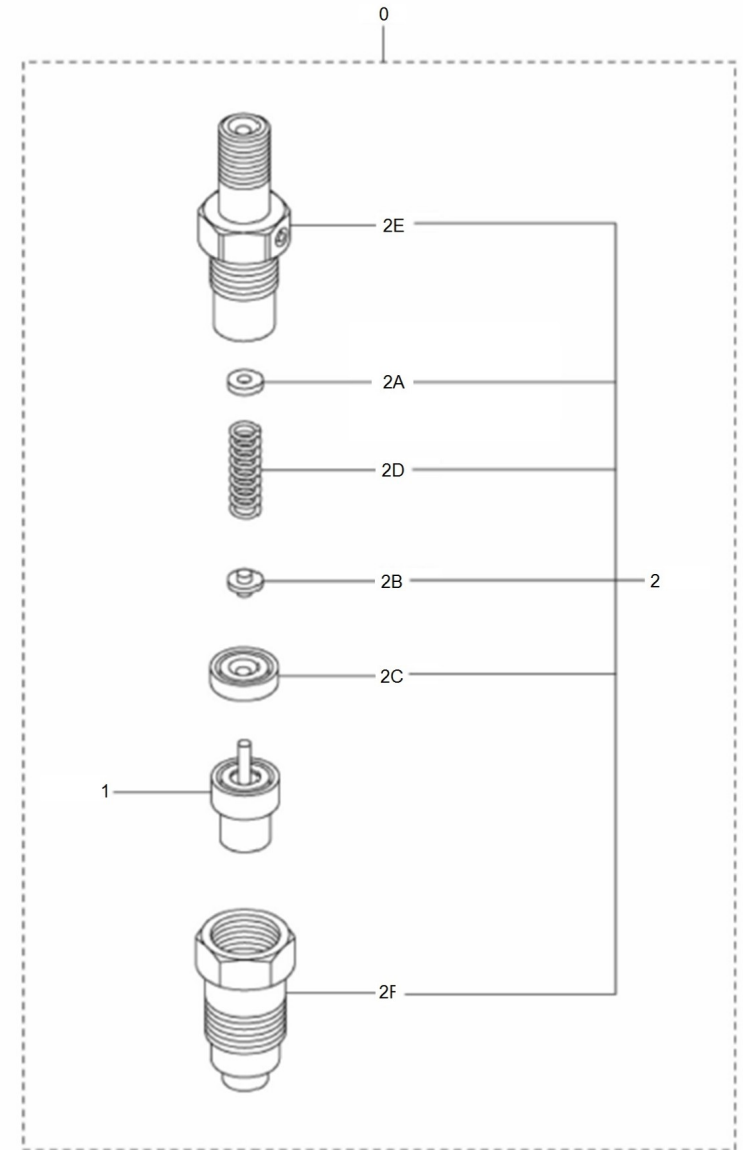

D GD01 4 2 Injection Nozzle

Fig.	Ref.	Qty.	Descr.	Obs	From	UpTo
0	13826001	4	Nozzle & Holder A			
1	13826018	4	Nozzle Assy			
2	17426003	4	Fuel Injector			
2AA	13826010	4	Washer 1,25			
2AB	13826011	4	Washer 1,30			
2AC	13826012	4	Washer 1,35			
2AD	13826013	4	Washer 1,40			
2AE	13826014	4	Washer 1,45			
2AF	13826015	4	Washer 1,50			
2AG	13826016	4	Washer 1,55			
2AH	13826017	4	Washer 1,60			
2AI	13826019	4	Washer 1,65			
2AJ	13826020	4	Washer 1,70			
2B	13826003	4	Pin Pressure			
2C	13826007	4	PIECE DISTANCE			
2D	17226004	4	Spring, Pressure			
2E	13826002	4	Body Assy			
2F	17226009	4	Nut