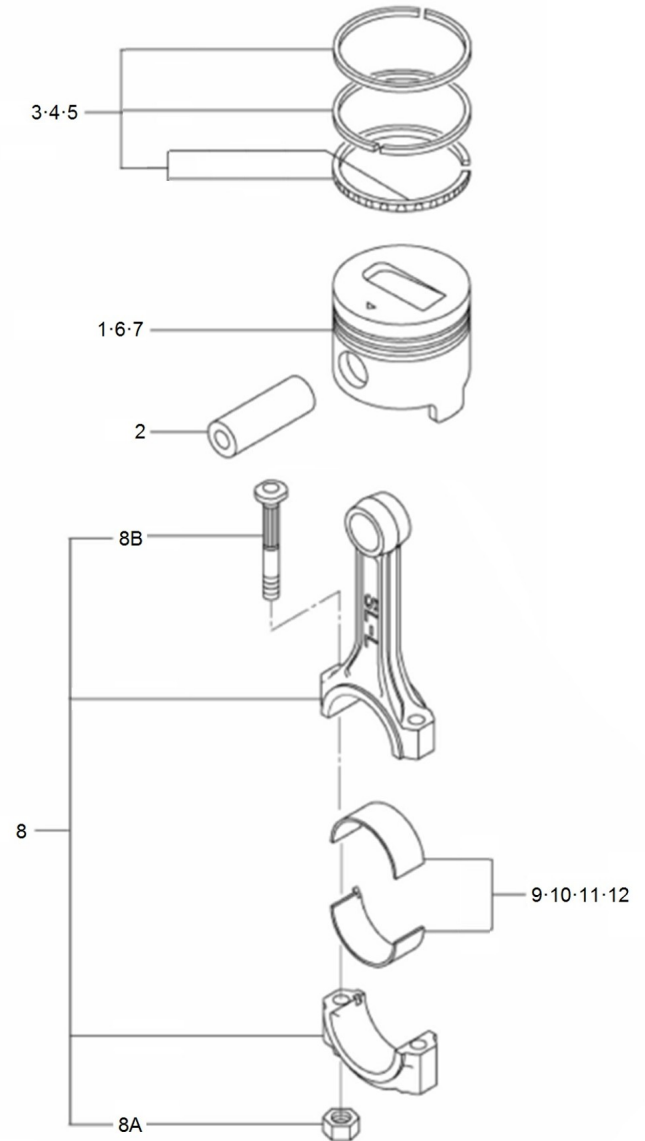

Genset 17 GT/GTC & 20 GTA/GTAC TAC

Engine Body

D GD01 1 8 Piston & Connecting Rod

Fig.	Ref.	Qty.	Descr.	Obs	From	UpTo
1	17222005	4	Piston			
2	17222009	4	Pin, Piston			
3	17722006	4	Ring Set,Piston STD.			
4	17722007	4	Ring Set,Piston O.S 0.25			
5	17722008	4	Ring Set,Piston O.S 0.50			
6	17322012	4	Piston + 0,25			
7	17322013	4	Piston + 0,50			
8	17322010	4	ROD Assy, CONNECTING			
8A	17022011	8	Nut,connecting rod			
8B	17222013	8	Bolt,connecting rod			
9	17222014	4	Metal Set, Con Rod STD.			
10	17222015	4	METAL Set, CON ROD - 0,25			
11	17222016	4	METAL Set, CON ROD - 0,50			
12	17222017	4	METAL Set, CON ROD - 0,75