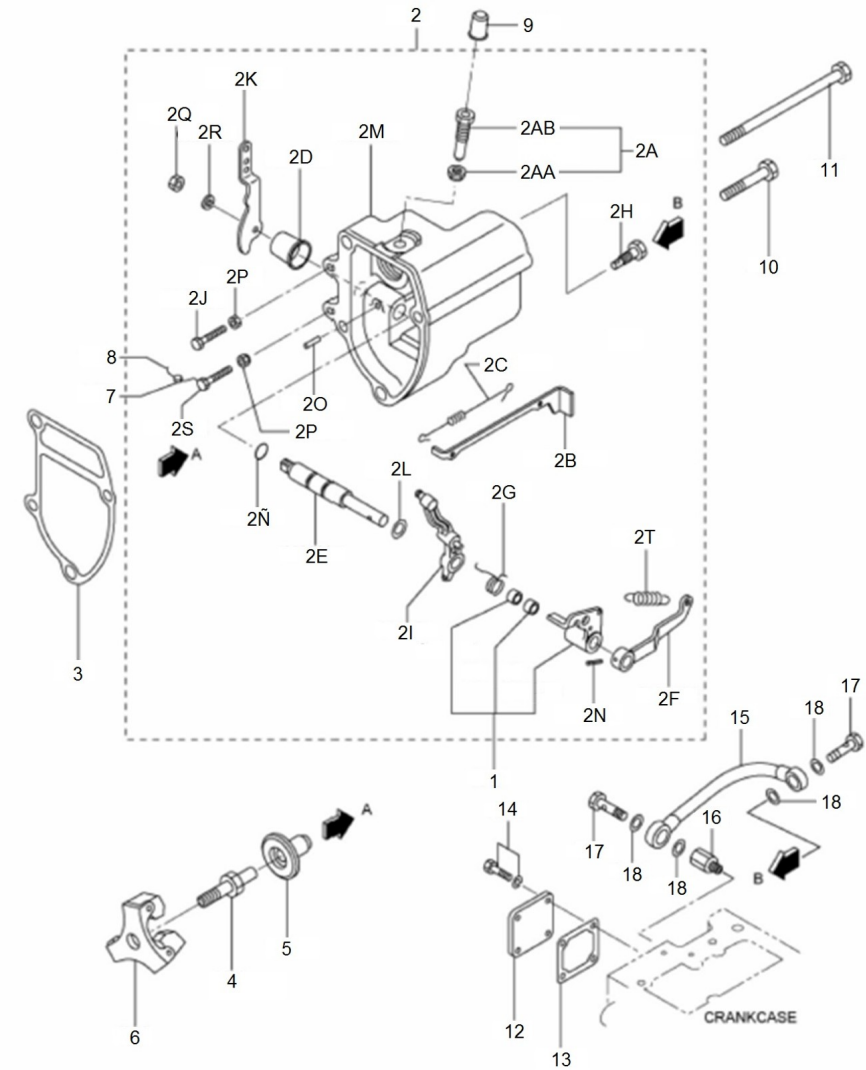

**Genset 17 GT/GTC & 20 GTA/GTAC TAC**

**Fuel System**

**D GD01 4 4 Governor Parts**

Fig.	Ref.	Qty.	Descr.	Obs	From	UpTo
1	17223029	1	Lever Assy			
2	17323000G	1	CASSE Assy, GOverNOR (Generator)			
2A	(*)	1	Not available			
2AA	17223035	1	Nut			
2AB	13823034	1	RACK Set Screw (new)			
2B	17323048.4	1	Lever TIE-ROD			
2C	17323049	1	Spring TIE-ROD			
2D	17223036	1	Cover, Governor			
2E	17223006	1	Shaft, GOverNOR			
2F	17223003	1	Lever, Governor			
2G	17223028	1	Spring			
2H	17222020	1	Bolt			
2I	17223007G	1	Lever, GOverNOR (Generator)			
2J	17223025	1	Bolt Low Idle Set			
2K	17323008	1	Lever, SPEED Control			
2L	17323047.4	1	Shim, Governor Shaft			
2M	17323019	1	Case, Governor			
2N	17223009	1	Pin, Spring			
2Ñ	17223046	1	O-Ring D. 10X2,5			
2O	13123009	1	Pin GROOVED			
2P	17223032	2	Nut			
2Q	17223030	1	Nut			
2R	53033008	1	Washer GROWER DIN 127-8			
2S	17223017	1	Bolt			
2T	60530033	1	Spring,governor			
3	17223033	1	Gasket, Governor Case			
4	17223050	1	Shaft, SLIDING SLEEVE			
5	17223031G	1	SLEEVE, SLIDING (Generator)			
6	17223001G	1	WEIGHT Assy,GOverNOR (Generator)			
7	13123020	1	Shutter			
8	13123019	1	Metal Sealing			