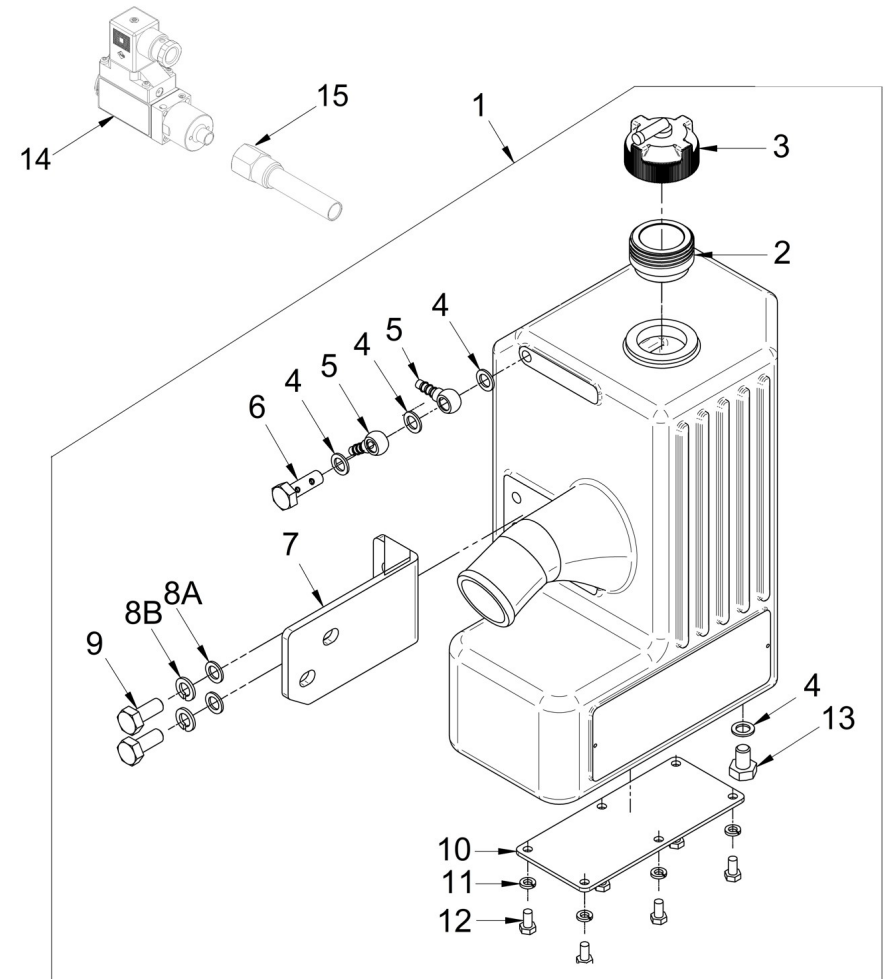

Genset 85 GT/GTC & 100 GTA/GTAC TAC

Cooling System

D SDZ109EGTDN 03 5 Expansion Tank

Fig.	Ref.	Qty.	Descr.	Obs	From	UpTo
1	19411074	1	EXPANSIONTANK			
2	17411004	1	Adapter, MTA Cap			
3	13811010	1	Cap			
4	56000061	4	Washer 10-16-1,5			
5	17614016	2	COLLAR,Union			
6	19411040	1	1/8" GAS HOLLOW Screw			
7	19411009.2	1	Bracket			
8A	51030010	2	Washer DIN 125-10			
8B	53033010	2	Washer GROWER DIN 127-10			
9	52102307	2	Bolt DIN 933 M10-20 8.8			
10	18211002	1	Cover			
11	53033006	6	Washer GROWER DIN 127-6			
12	52102155	6	Bolt DIN 933 M6-12 8.8			
13	52102306	1	Bolt DIN 933 M10-15 8.8			
14	60994074	1	Thermostat			
15	60994077	1	Sensor Pocket for Temperature Switch