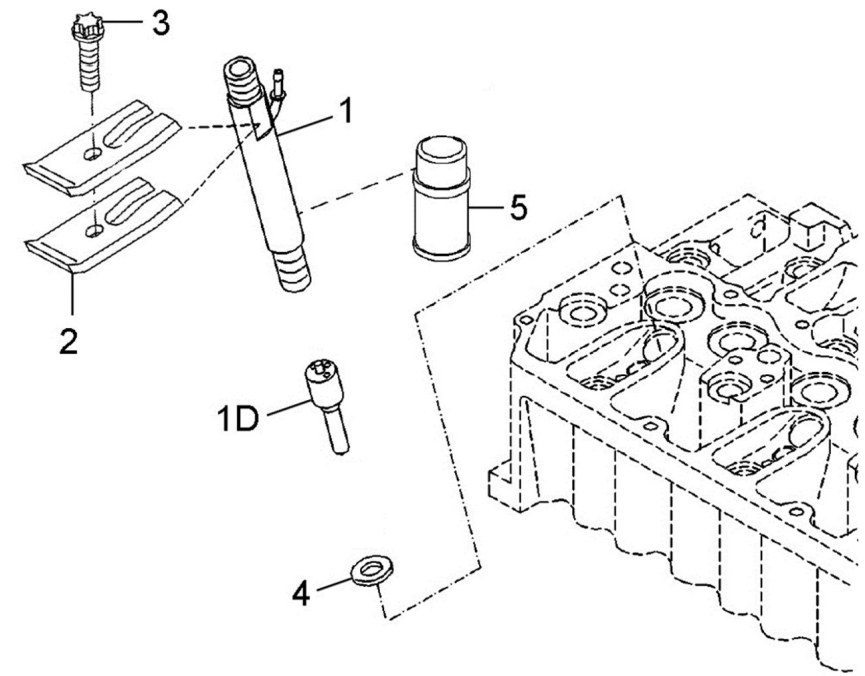

D GJ01 4 2   **Injection Nozzle**

<i>Fig.</i>	<i>Ref.</i>	<i>Qty.</i>	<i>Descr.</i>	<i>Obs</i>	<i>From</i>	<i>UpTo</i>
1	19426001G	4	Fuel Injector			
1D	19426018G.1	4	Nozzle Element			
2	19426010	8	Flange			
3	19426011	4	Bolt			
4	19426012	4	SealING Ring			
5	19426013	4	ANTI-RUST AGENT