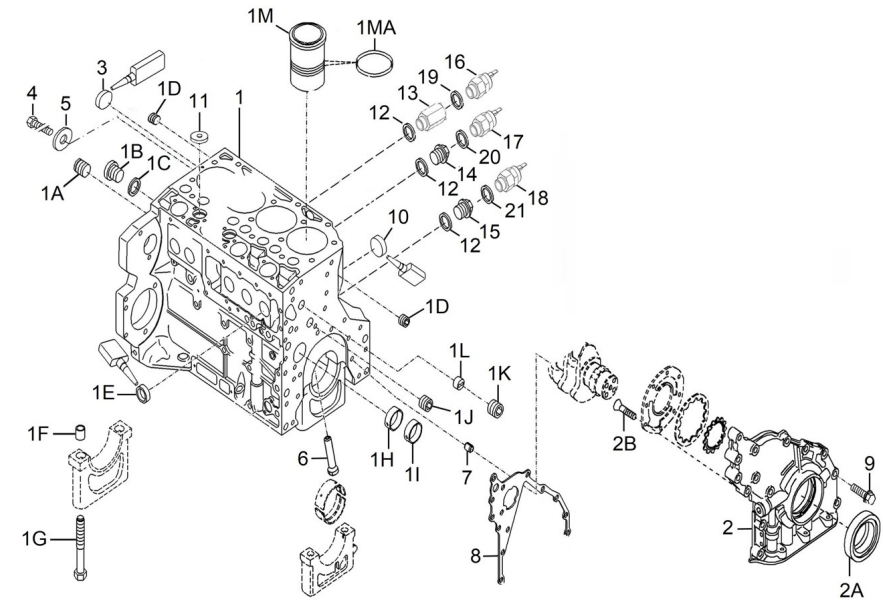

Genset 85 GT/GTC & 100 GTA/GTAC TAC

Engine Body

D SDZ109EGTDN 01 6 Crankcase

Fig.	Ref.	Qty.	Descr.	Obs	From	UpTo
1	19420001	1	CRANKCase			
1A	19420073	1	Screw Plug			
1B	19420063.1	2	Screw plug			
1C	19420064	4	SealING Ring			
1D	19420067.3	2	Screw plug			
1E	19420070	6	CORE Hole Plug			
1F	19420062	10	Bush			
1G	19420061	10	Screw			
1H	19420069	1	Bearing Bush			
1I	19420068	4	Bearing Bush			
1J	19420082	1	Screw Plug			
1K	19420075	1	Screw Plug			
1L	19420072	1	Guide SLEEVE			
1M	19420050	4	Cylinder LINER			
1MA	19420074	8	O-Ring D. 115X3			
2	19420025.2	1	Front cover			
2A	19420008	1	ROT.Shaft LIP Seal			
2B	19420009.2	8	C.sunk head screw			
3	19427163	1	Cover			
4	19427165.1	1	Hexagon bolt			
5	19427164	1	Plain Washer			
6	19420034.2	4	Piston cool.nozzle			
7	19420028	1	ClampING Bush			
8	19420026.2	1	Gasket			
9	19420027	14	Screw			
10	19420180	1	CORE Hole Plug			
11	19420215	1	Plug			
12	56000020	3	Washer 14,3-22-1			
13	19417030	1	Conversion Adapter G1/2 A M14X1.5			
14	19417028	1	Conversion Adapter			
15	19417029	1	Conversion Adapter