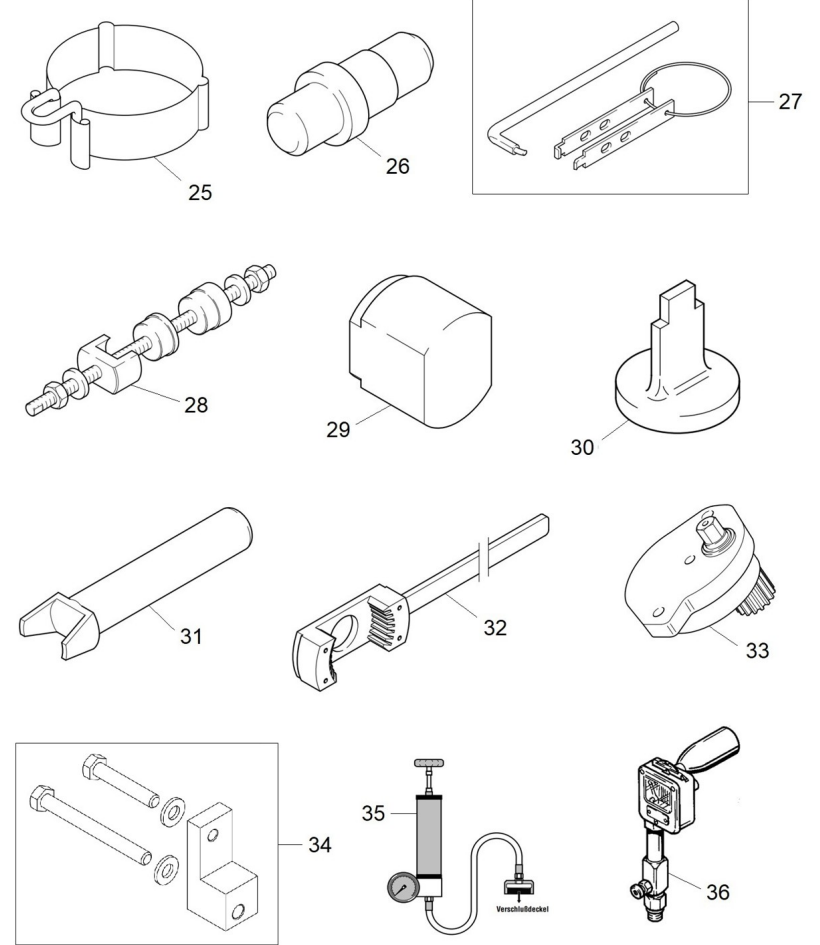

D UTILSDZPRO 3

Special Tools 3/4

Fig.	Ref.	Qty.	Descr.	Obs	From	UpTo
25	UMSDZ035	1	Piston Ring Compressor			
26	UMSDZ036	1	Assembly Tool For Small End Bush			
27	UMSDZ037	1	Puller For Front And Rear Crakshaft Seal			
28	UMSDZ040	1	Assembly Tool For Camshaft Sleeves			
29	UMSDZ041	1	Assembly Tool For Cylinder Liner			
30	UMSDZ042	1	Assembly Tool For Pressure Control Valve			
31	UMSDZ043	1	Assembly Tool For Thermostat			
32	UMSDZ044	1	Dolly For Air Compressor Gear			
33	UMSDZ069	1	Turning Device			
34	UMSDZ070	1	Measuring Device For Control Rod			
35	UMSDZ058	1	Pressure Pump for Tightness Testing Coolant System			
36	UMSDZ059	1	Compression Tester