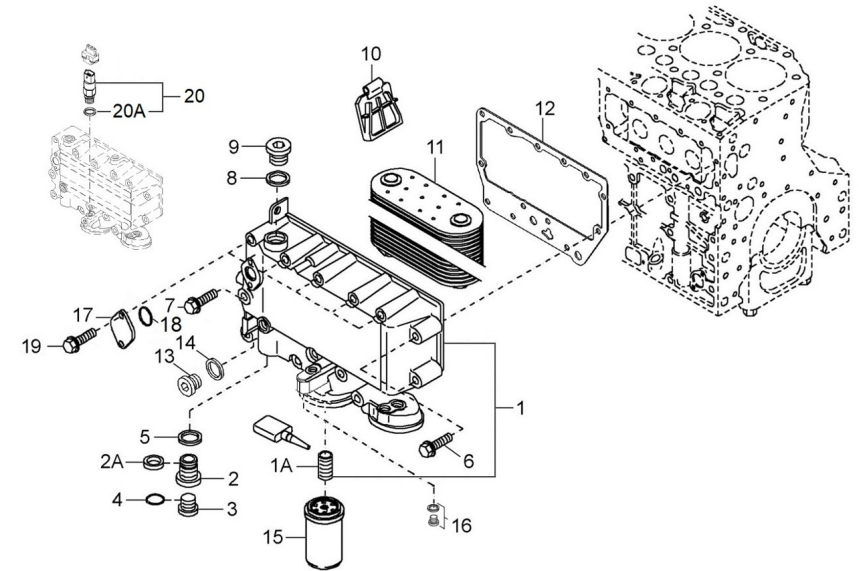

Genset 85 GT/GTC & 100 GTA/GTAC TAC

Engine Body

D SDZ109EGTDN 01 13 Cooler Assy,oil

Fig.	Ref.	Qty.	Descr.	Obs	From	UpTo
1	19422110	1	Oil Cooler Box			
1A	19422114	1	Bush			
2	19422111	1	COLLAR Screw			
2A	19422115	1	SealING Ring			
3	19422112.1	1	Screw plug			
4	19422113	1	O-Ring			
5	19422118	1	SealING Ring			
6	19422120	3	HEXAGON Bolt			
7	19422124	10	HEXAGON Bolt			
8	19421019	1	SealING Ring			
9	19422125.1	1	Screw plug			
10	19422116	1	CORE Hole Plug			
11	19422117	1	Oil Cooler			
12	19424084	1	Gasket			
13	19424081.1	1	Screw plug			
14	19424082	1	SealING Ring			
15	19424051	1	Oil Filter Element SDZ 165/205/280			
16	19424088.1	1	Screw plug			
17	19422123G	1	BLANK Flange			
18	19422121	1	O-Ring			
19	19420036	2	Screw			
20	19427193	1	Pressure Sensor			
20A	19421016	1	SealING Ring