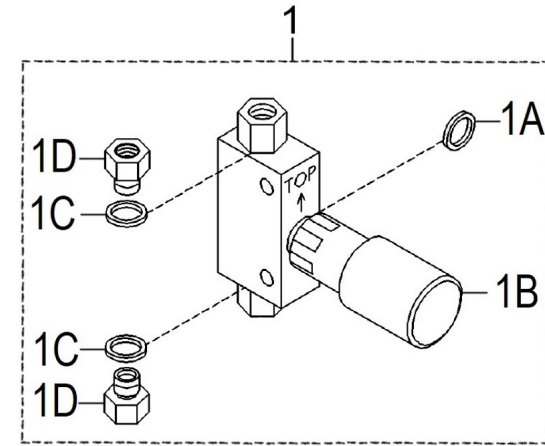

D 19424050 Hand Pump

Fig.	Ref.	Qty.	Descr.	Obs	From	UpTo
1	19424075	1	Kit Fuel Pump			
1A	19424050.1	1	SealING Ring			14/11/2019
1B	19424050.2	1	Hand Pump			14/11/2019
1C	19424078	2	Gasket			14/11/2019
1C	56000077	2	Washer 18-23-1,5		14/11/2019	
1D	19424050.3	2	Adapter NIPPLE			14/11/2019
1D	19424079	2	Manual Pump gasoil Fitting		14/11/2019