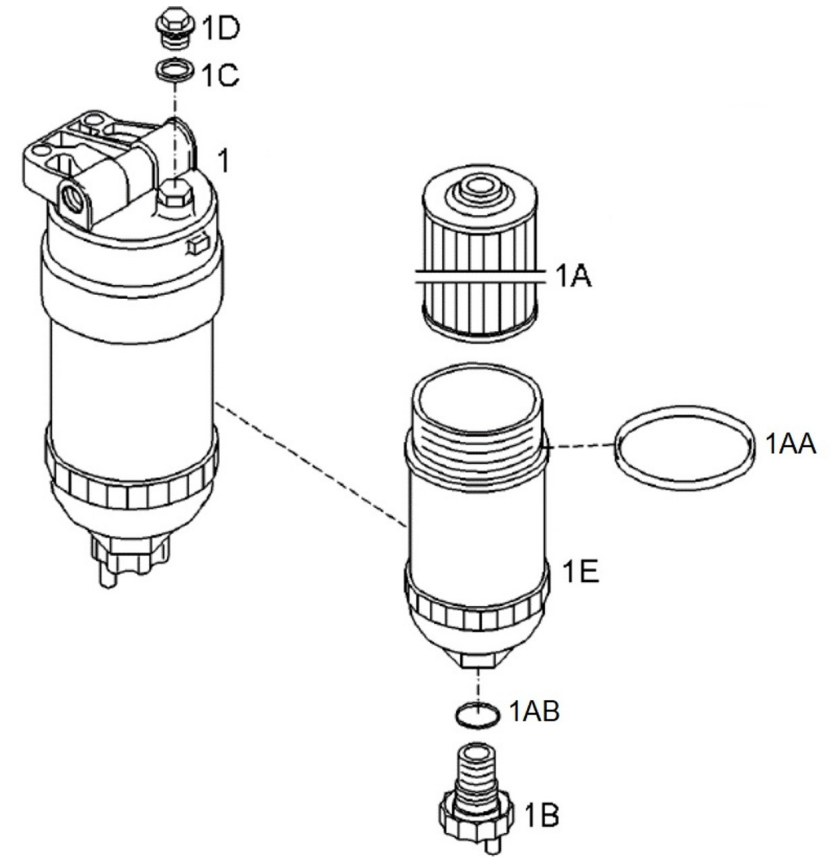

D 19424020 Fuel Filter

Fig.	Ref.	Qty.	Descr.	Obs	From	UpTo
1	19424020	1	SPin-ON Fuel FILT.			
1A	19424020.3	1	Pre Fuel Filter Element SDZ-165/205/280			
1AA	19424020.2	1	O-Ring D. 95X4			
1AB	19424020.4	1	O-Ring D. 12X2,5			
1B	19424020.5	1	DRAIN Valve			
1C	19421016	1	SealING Ring			
1D	19420071	1	Screw Plug			
1E	19424020.8	1	Filter Housing