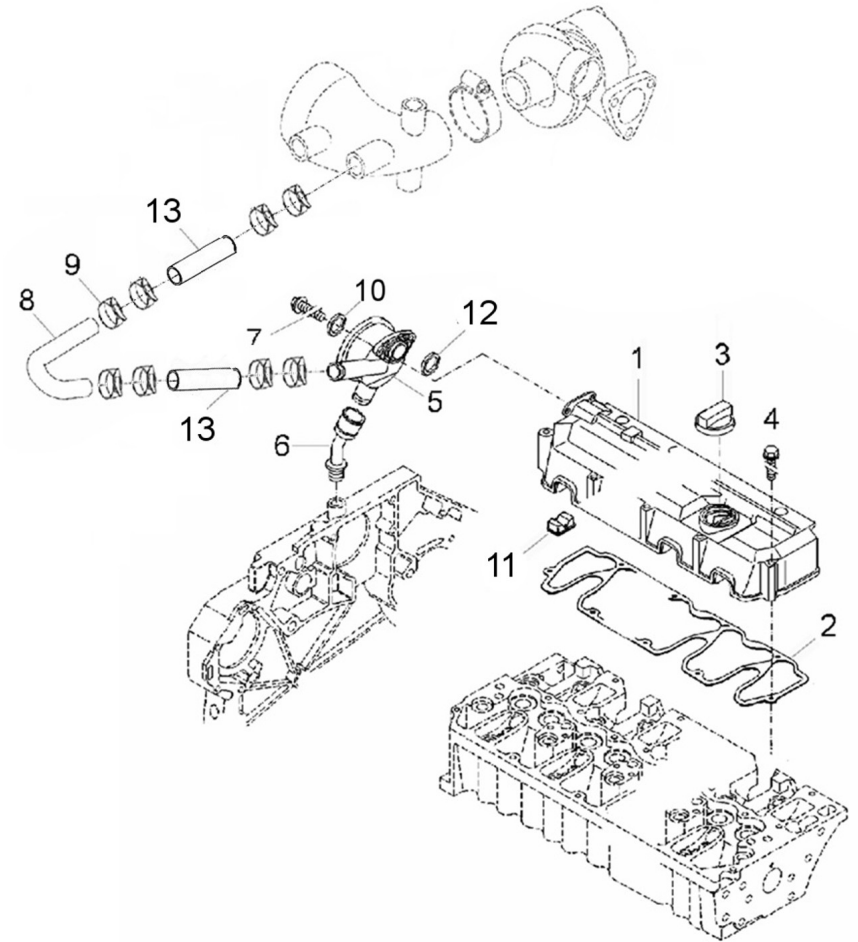

D SDZ109EGTDN 01 2   **Rocker Cover & Breather**

Fig.	Ref.	Qty.	Descr.	Obs	From	UpTo
1	19421009	1	Valve MECHAN.Cover			
2	19421010	1	Rocker Cover Gasket			
3	19421003	1	FILLER Cap			
4	19421012	4	HEXAGON Bolt			
5	19421051	1	Pressure REGULATO			
6	19421054	1	Rubber SLEEVE			
7	19621053	2	BOLT			
8	19411077	1	Brass Pipe D.22			
9	54081020	8	Clamp DIN 3017 20-32/9 W4			
10	19621056	2	WASHER			
11	19421011	1	Cap			
12	19421052	1	Gasket			
13	19411063	2	Rubber Hose D.22-32-70