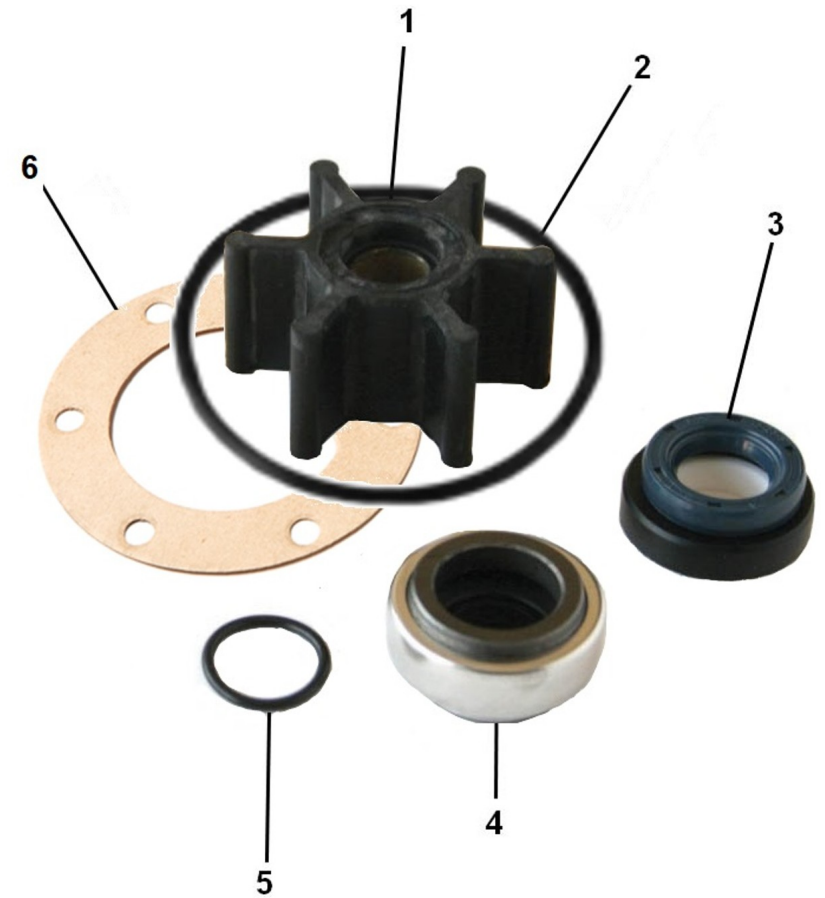

D SDZ109EGTDN 10 3 Repair Kit Water Pump

<i>Fig.</i>	<i>Ref.</i>	<i>Qty.</i>	<i>Descr.</i>	<i>Obs</i>	<i>From</i>	<i>UpTo</i>
1	39411008	1	1" L.68 Impeller			
2	19420221	1	O-Ring D. 82X4 VITON			
3	36511020	1	Seal 16-30-7			
4	36511019	1	Seal			
5	33311013	1	O-Ring D. 15X2			
6	34711003	1	Gasket Cover