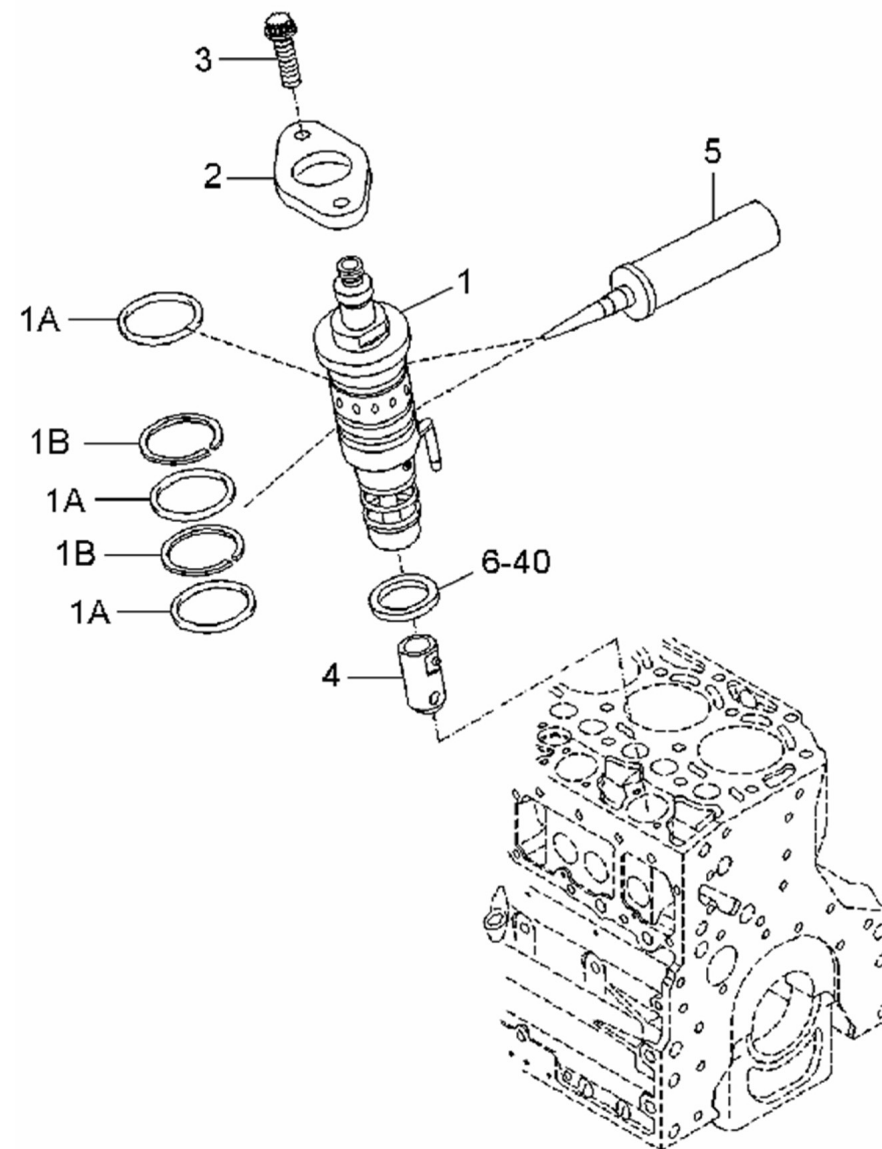

D GJ01 4 3 Fuel Injection Pump

Fig.	Ref.	Qty.	Descr.	Obs	From	UpTo
30	19420137	0	Washer 3,4mm	#		
31	19420138	0	Washer 3,5mm	#		
32	19420139	0	Washer 3,6mm	#		
33	19420140	0	Washer 3,7mm	#		
34	19420141	0	Washer 3,8mm	#		
35	19420142	0	Washer 3,9mm	#		
36	19420143	0	Washer 4,0mm	#		
37	19420144	0	Washer 4,1mm	#		
38	19420145	0	Washer 4,2mm	#		
39	19420146	0	Washer 4,3mm	#		
40	19420147	0	Washer 4,4mm	#