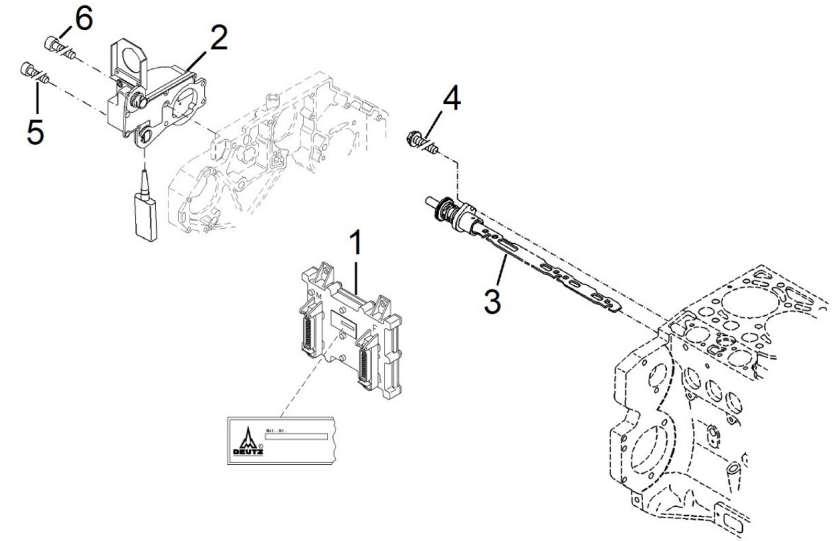

D SDZ109EGTDN 04 4 Regulator

Fig.	Ref.	Qty.	Descr.	Obs	From	UpTo
1	19423019	1	ECU Group SDZ-109E EMR			
2	19427190	1	Actuator			
3	19423025	1	Control ROD			
4	19423026	1	HEXAGON Bolt			
5	19427154.1	3	Cheese head screw			
6	19427153.1	2	Cheese head screw