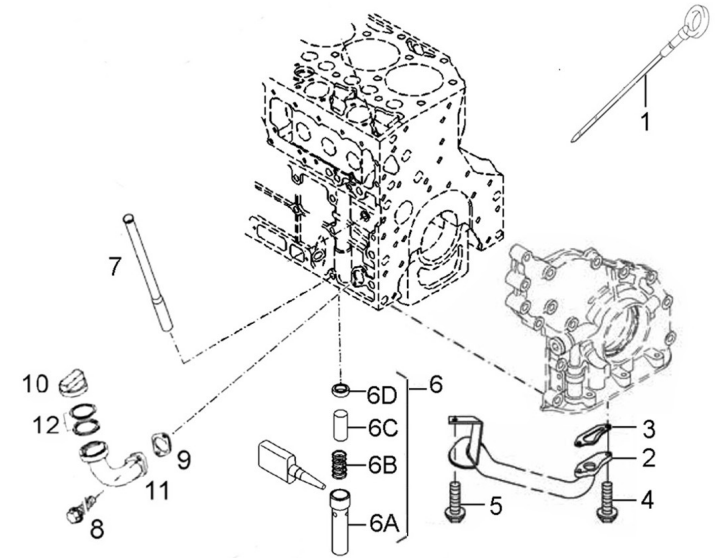

Genset 85 GT/GTC & 100 GTA/GTAC TAC

Engine Body

D GJ01 1 10 Oil System

Fig.	Ref.	Qty.	Descr.	Obs	From	UpTo
1	19420029G	1	Gauge Oil LEVEL			
2	19424052.1	1	Oil SUCTION Pipe			04/12/2019
3	19424056.1	1	Gasket			
4	19424006	2	HEXAGON Bolt			
5	19420036	1	Screw			
6	19420040	1	Valve Assy			
6A	19420043	1	SLEEVE			
6B	19420041	1	COMPRESSION Spring			
6C	19420042	1	Valve Plunger			
6D	19420044	1	Ring			
7	19620027	1	Guide Tube			
8	19420163	2	Screw			
9	19421076	1	Gasket			
10	19421003	1	FILLER Cap			
11	19424016	1	Oil Filler Neck			
12	19424017	1	Repair Kit