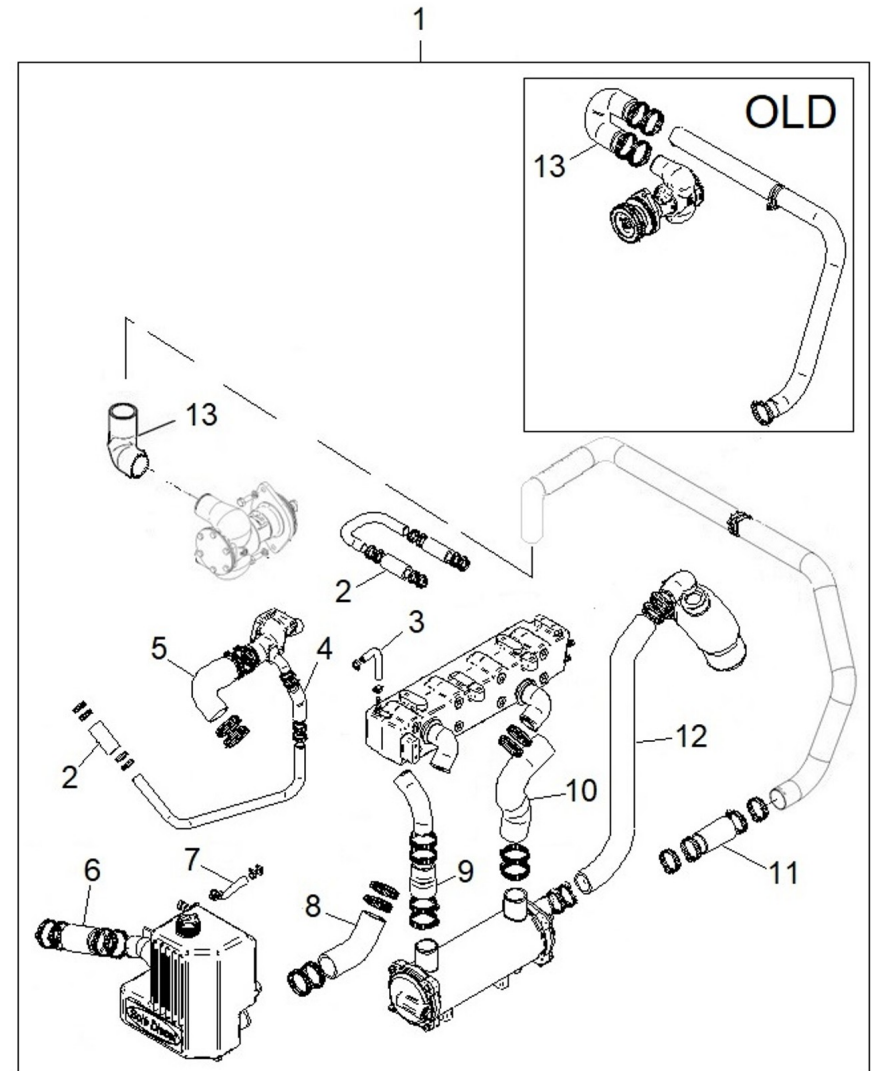

Genset 85 GT/GTC & 100 GTA/GTAC TAC

Maintenance Kit

D 1941102G Pipe Rubber Set, Water Line

Fig.	Ref.	Qty.	Descr.	Obs	From	UpTo
1	19411102G	1	Pipe Rubber Set SDZ-109 Genset DNV			
2	19411063	3	Rubber Hose D.22-32-70			
3	19411041	1	Purge Hose			
4	19411056	1	RUBBER ELBOW D.20			
5	19411057	1	Rubber Elbow D.42-50			
6	19411064	1	Rubber Hose D.48-55-90			
7	19411042	1	Hose			
8	19411055	1	RUBBER ELBOW D.45-48			
9	19411059	1	Rubber Hose D.42-50			
10	19411058	1	Rubber Hose D.45-50			
11	19411061	1	Rubber Hose D.42-52-90			
12	19411075	1	HOSE DNV D.40-51 0.9 M			
13	19411015	1	Elbow		16/02/2023	
13	19411034	1	Pipe, Rubber			16/02/2023