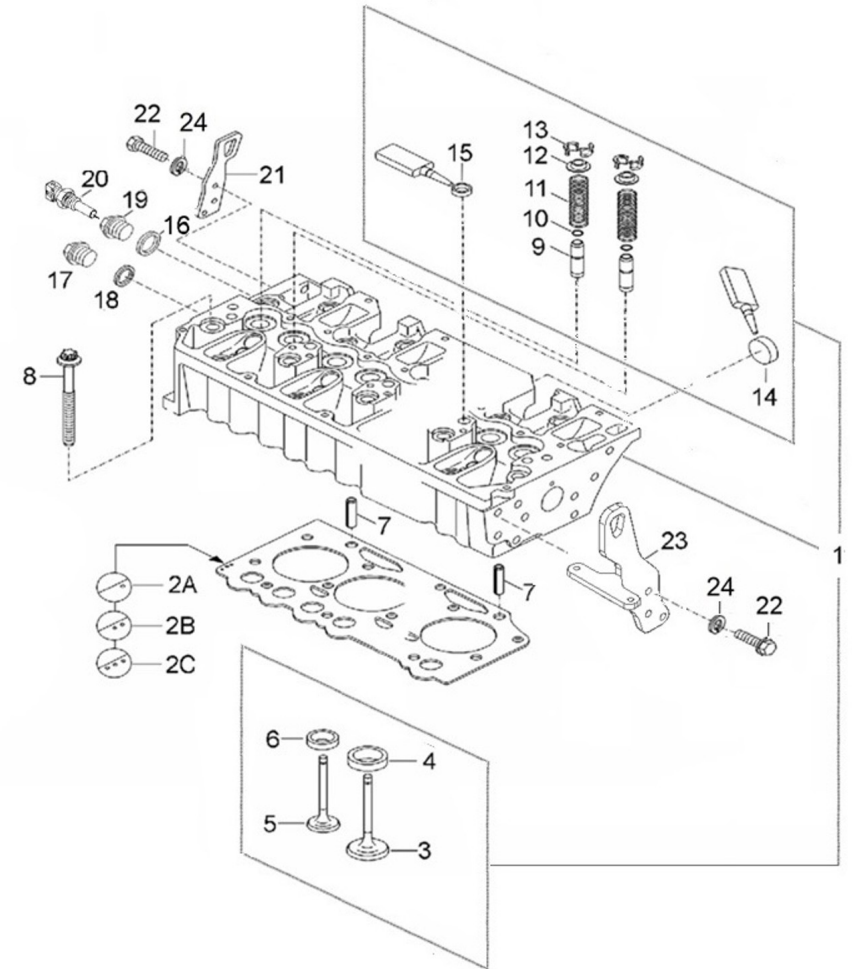

Genset 85 GT/GTC & 100 GTA/GTAC TAC

Engine Body

D SDZ109EGTDN 01 1 Cylinder Head

Fig.	Ref.	Qty.	Descr.	Obs	From	UpTo
1	19421001G	1	Cylinder Head			
2A	19421004.4	1	Cylind.head gasket			
2B	19421004.3	1	Cylind.Head Gasket 1,64 mm			
2C	19421004.5	1	Cylind.head gasket			
3	19522055	4	Intake Valve			
4A	19421061	4	Valve Seat INSERT			
4B	19421061.1	4	OverSIZE Valve Seat INSERT - 1ST			
4C	19421061.2	4	OverSIZE Valve Seat INSERT - 2nd			
5	19522056	4	Exhaust Valve			
6A	19421062	4	Valve Seat INSERT			
6B	19421062.3	4	Oversize Valve seat insert - 1A			
6C	19421062.4	4	Oversize Valve seat insert -2			
7	19421007	2	ClampING Bush			
8	19421005	18	Bolt,cylinder head			
9A	19421002A	8	Valve Guide			
9B	19421002.1	8	OverSIZE Valve Guide - 1ST			
9C	19421002.2	8	OverSIZE Valve Guide - 2nd			
10	19422054	8	O-Ring			
11	19422057	8	COMPRESSION Spring			
12	19422058	8	VALV.Spring RETAIN			
13	19422059	16	Valve COLLET			
14	19420011	2	Plug			
15	19421008	3	CORE Hole Plug			
16	19421019	1	SealING Ring			
17	19420071.1	1	Screw Plug			
18	19421016	1	SealING Ring			
19	19417003	1	Adapter Plug			
20	19427189.1	1	Temperature transmitter			
21	19410020	1	Bracket			
22	52102308	5	Bolt DIN 933 M10-25 8.8			
23	19414007	1	Bracket 2nd Filter			