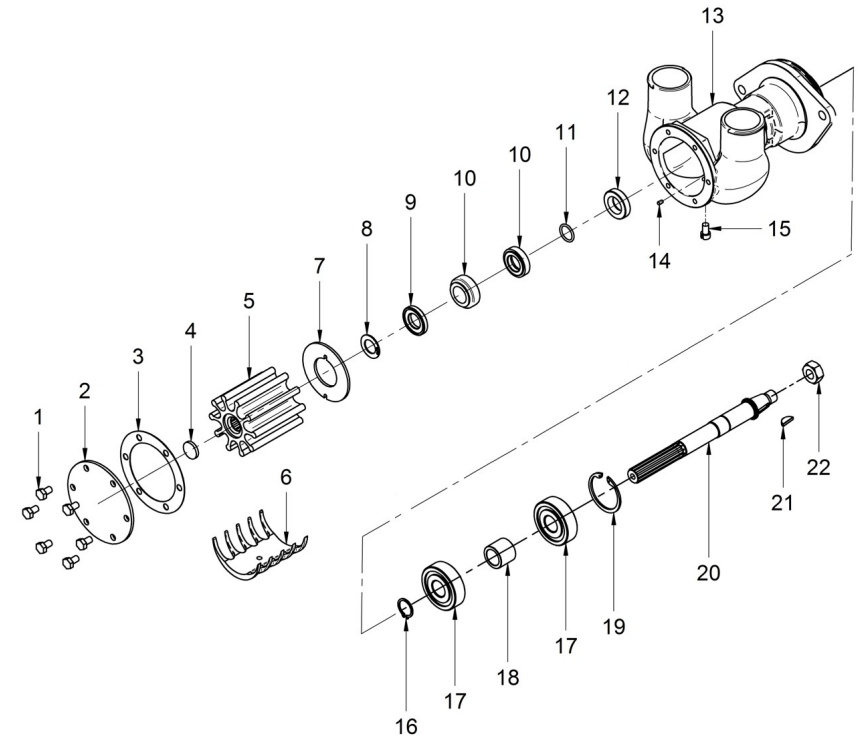

Genset 85 GT/GTC & 100 GTA/GTAC TAC

Cooling System

39411000 Key Pump SDZ-165/205/280 Gr-109/165

Fig.	Ref.	Qty.	Descr.	Obs	From	UpTo
1	54102154	6	Bolt DIN 933 M6-10 INOX			
2	34711002	1	Cover Pump			
3	34711003	1	Gasket Cover			
4	34711041	1	Impeller Plug			
5	39411008	1	1" L.68 Impeller			
5	39411008.1	1	1" L.68 Impeller Nitrile			
6	39411005	1	Cam			
7	34711026	1	Plate,Friction			
8	54040016	1	CIRclip E-16			
9	36511018	1	Washer,seal			
10	36511019	1	Seal			
11	33311013	1	O-Ring D. 15X2			
12	36511020	1	Seal 16-30-7			
13	39411001	1	Body,Water Pump			
14	36511017	1	Pin,Dowel			
15	54108154	1	Bolt DIN 84 M6-10			
16	53040017	1	Circlip DIN 471 E-17			
17	18017083	2	Ball Bearing 6303-RDD			
18	39411015	1	Separator Bearings			
19	53041047	1	CIRclip DIN 472 I-47			
20	39411010	1	Shaft			
21	35111035	1	KEY DIN 6888 3-6,5-16 INOX			
22	54121012	1	Nut DIN 439 M12