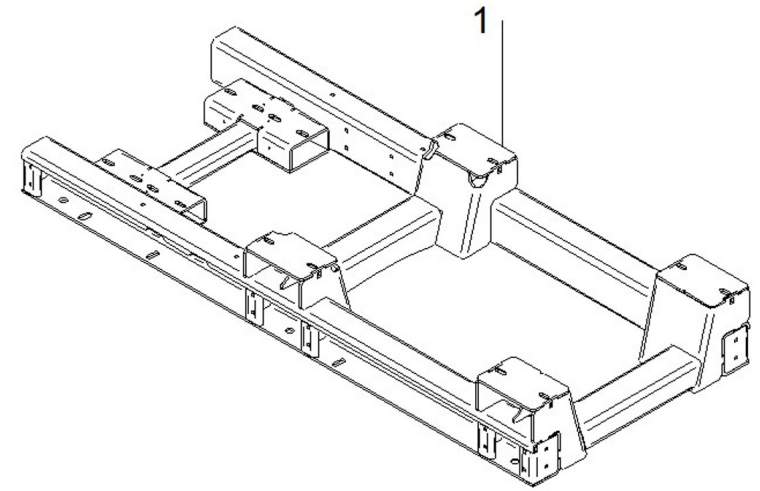

D 60594035   **Chassis**

<i>Fig.</i>	<i>Ref.</i>	<i>Qty.</i>	<i>Descr.</i>	<i>Obs</i>	<i>From</i>	<i>UpTo</i>
1	60594035	1	Engine Bed		06/09/2023