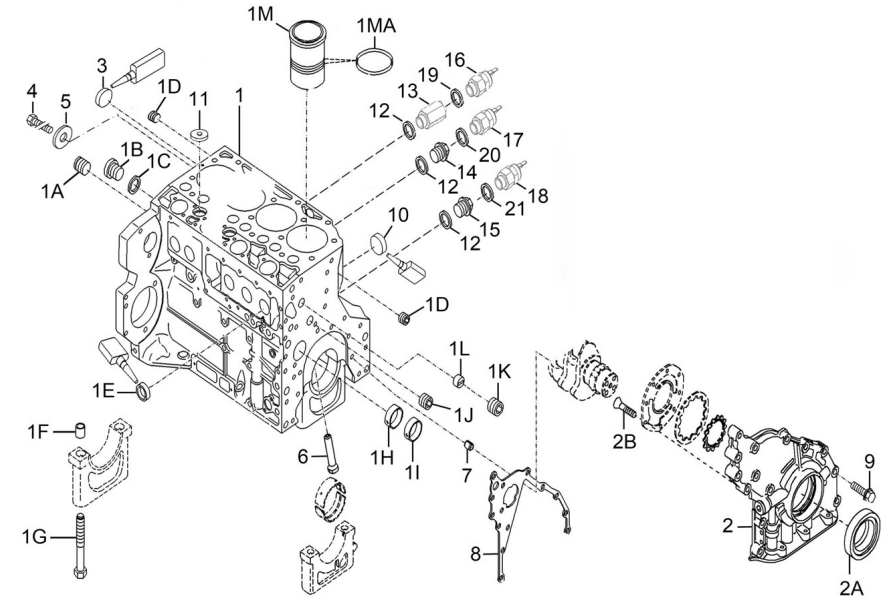

Genset 85 GT/GTC & 100 GTA/GTAC TAC

Engine Body

D SDZ109EGTDN 01 6 Crankcase

<i>Fig.</i>	<i>Ref.</i>	<i>Qty.</i>	<i>Descr.</i>	<i>Obs</i>	<i>From</i>	<i>UpTo</i>
16	60994075	1	Temperature Sensor			
17	60994076	1	Marine Approved Pressure Transmitters			
18	60994073	1	Compact Pressure Switch			
19	56000083	1	Washer 21-26-1,5			
20	56000068	1	Washer 13,5-20-1,5			
21	56000069	1	Washer 14-20-1,5