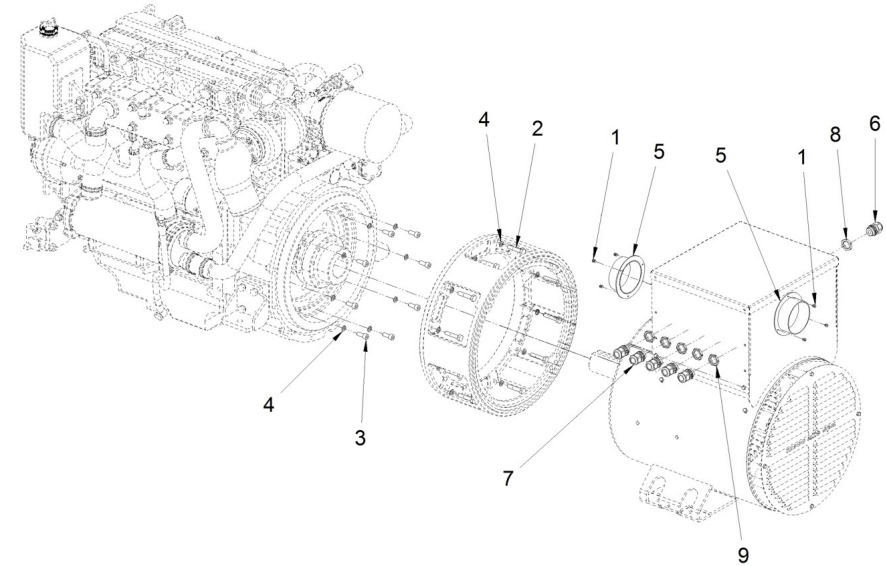

Genset 85 GT/GTC & 100 GTA/GTAC TAC

Genset Alternator Kit

D 60594063.1 Alternator Kit with Canopy

Fig.	Ref.	Qty.	Descr.	Obs	From	UpTo
1	51058054	6	Aluminium Rivet 4.0 X 10			
2	52101313	12	Bolt DIN 931 M10-50 8.8			
3	52103308	8	Bolt DIN 912 M10-25 8.8			
4	53033010	20	Washer GROWER DIN 127-10			
5	60594042.64	2	Air TUBING D100			
6	60900304	1	Connector Press PA Grey IP68 M16			
7	60900306	5	Connector Press CAPTOR-2000 M25 RAL7001			
8	60900307	1	Screw Connector Press PA Grey IP68 M16			
9	60900309	5	Screw Connector Press Captor-2000 M25			
NS	60900517	1	Cover,wiring			
NS	60974075.1	1	Fan Installation			
NS	60974077	1	Kit Fan Installation			
NS	60994072A	1	N Breaker BLUE TO SYStem ALT. 760mm			
NS	60994072G	1	W Breaker GRAY TO SYStem ALT. 760mm			
NS	60994072M	1	V Breaker BROWN TO SYStem ALT. 760mm			
NS	60994072N	1	U Breaker BLACK TO SYStem ALT. 760mm