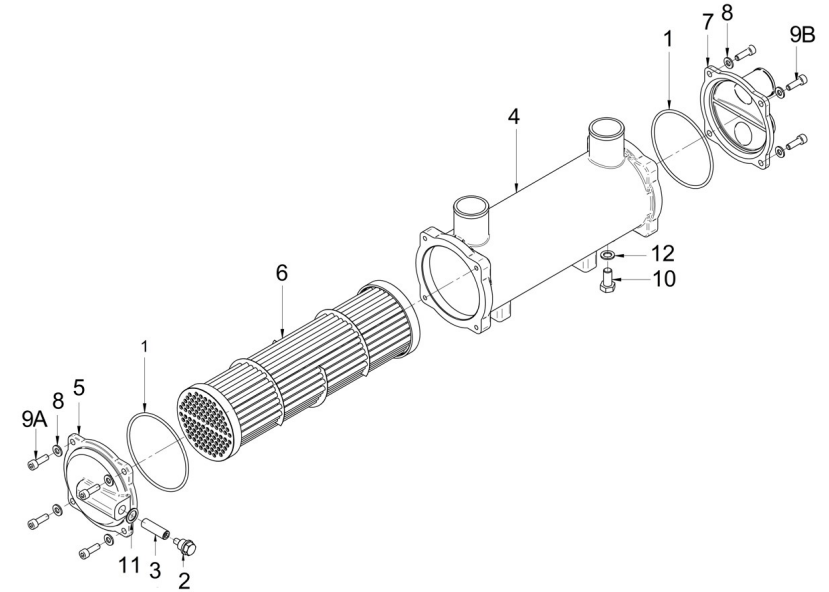

Genset 85 GT/GTC & 100 GTA/GTAC TAC

Cooling System

19411000 Water Cooler Assy SDZ-109/165/175E

Fig.	Ref.	Qty.	Descr.	Obs	From	UpTo
1	16711007	2	O-Ring D. 116X4			
2	18011009	1	Anode Plug			
3	18011031	1	Engine Anode 45 mm M.8			
4	19411001	1	Body, Water Cooler			
5	19411003	1	Water Cooler Cover			
6	19411004	1	Tubular Bundle			
7	19411006	1	Water Cooler Cover			
8	51030008	8	Washer DIN 125-8			
9A	52103257	7	Bolt DIN 912 M8-20 8.8			
9B	52103258	1	Bolt DIN 912 M8-25 8.8			
10	54102356	1	Bolt DIN 933 M12-16 INOX.			
11	56000073	1	Copper Washer 16-23-1,5			
12	56000115	1	Washer 12-20-2