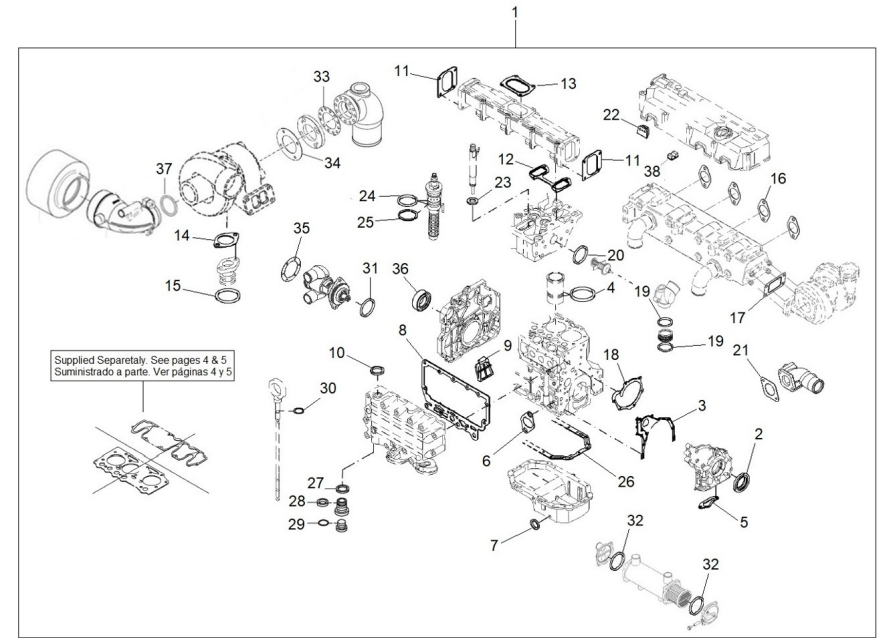

Genset 85 GT/GTC & 100 GTA/GTAC TAC

Maintenance Kit

D GJ01 6 1 Gasket Kit

Fig.	Ref.	Qty.	Descr.	Obs	From	UpTo
1	19420103	1	Gasket Set SDZ-109			
2	19420008	1	ROT.Shaft LIP Seal			
3	19420026.2	1	Gasket			
4	19420074	8	O-Ring D. 115X3			
5	19424056.1	1	Gasket			
6	19421076	1	Gasket			
7	19420032.1	1	Gasket			
8	19424084	1	Gasket			
9	19422116	1	CORE Hole Plug			
10	19421019	1	SealING Ring			
11	19421047	2	Gasket			
12	19421063	2	Gasket			
13	19421034	1	Gasket			
14	19428062	1	Gasket			
15	19428063	2	SealING Ring			
16	19421181.2	4	Gasket			
17	19421183.3	1	Gasket			
18	19421040	1	Flat Gasket			
19	19421044	2	O-Ring			
20	19421041	1	O-Ring			
21	19411010	1	Gasket			
22	19421018	4	Rubber Seal			
23	19426012	4	SealING Ring			
24	19425002	12	O-Ring D. 40X3,5			
25	19425003	8	Shim			
26	19420033	1	Gasket			
27	19422118	1	SealING Ring			
28	19422115	1	SealING Ring			
29	19422113	1	O-Ring			
30	19620029.2	1	O-Ring			
31	19420221	1	O-Ring D. 82X4 VITON