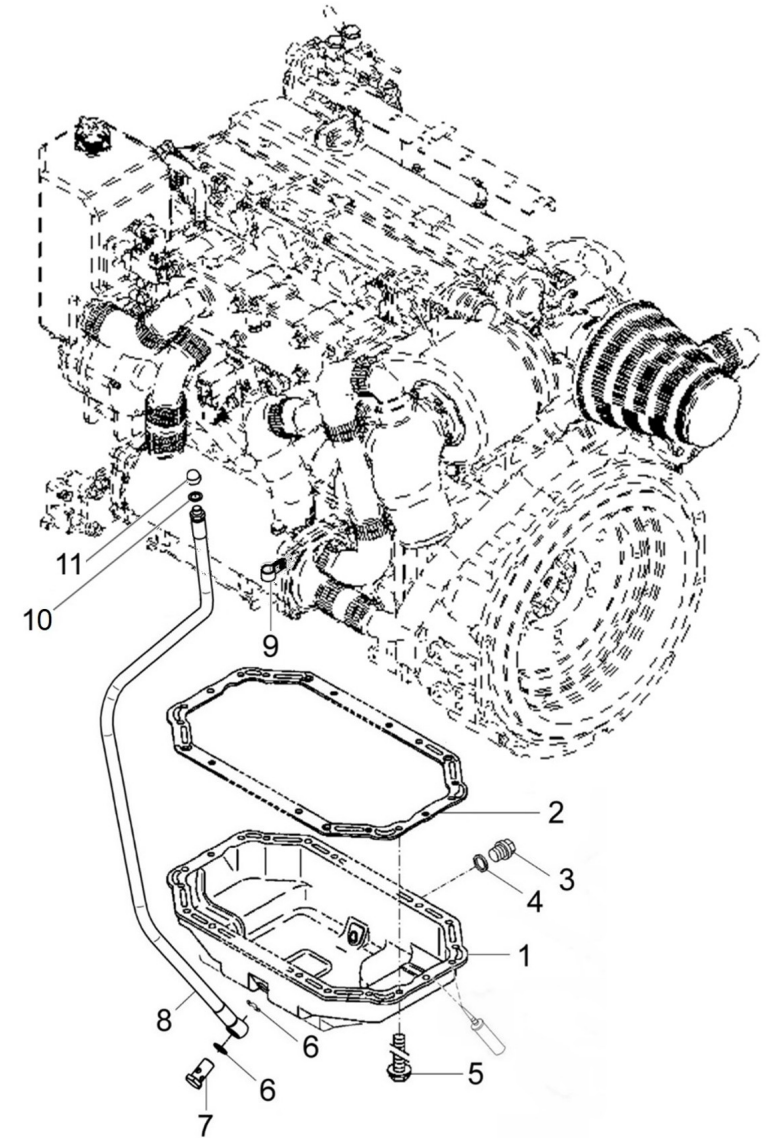

Genset 85 GT/GTC & 100 GTA/GTAC TAC

Engine Body

D GJ01 1 11 Oil Pan

<i>Fig.</i>	<i>Ref.</i>	<i>Qty.</i>	<i>Descr.</i>	<i>Obs</i>	<i>From</i>	<i>UpTo</i>
1	19420030	1	Oil PAN			
2	19420033	1	Gasket			
3	19420031	1	Plug			
4	19420032.1	1	Gasket			
5	19420036	26	Screw			
6	56000077	2	Washer 18-23-1,5			
7	16514022	1	Coupling,screw 18x150			
8	19414021	1	Oil ExtraCTION Tube			
9	18014022	1	Bracket,pipe			
10	56000217	1	Washer 13-20-3			
11	16514020	1	Plug