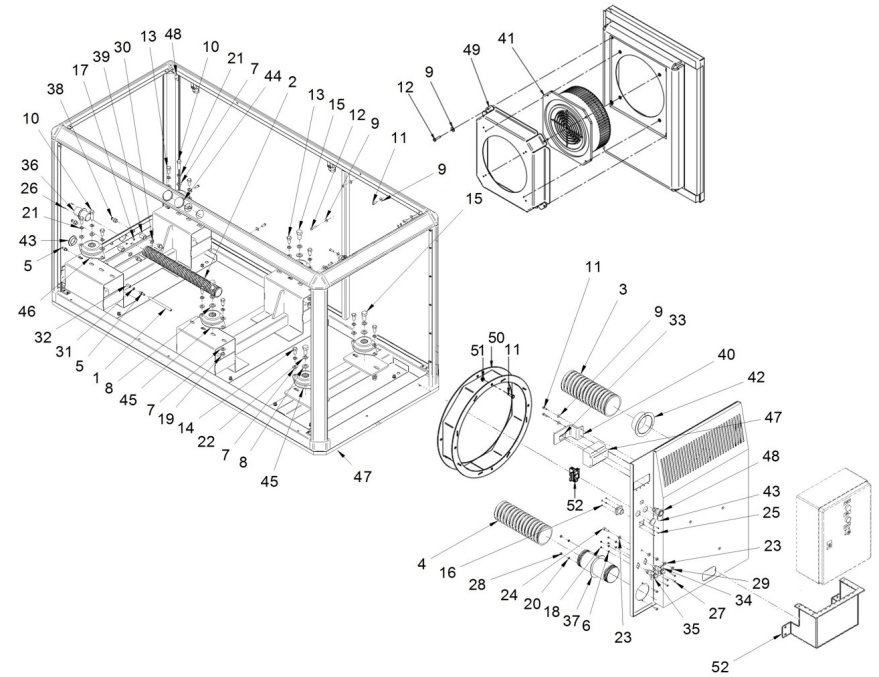

Genset 85 GT/GTC & 100 GTA/GTAC TAC

Canopy Spare Parts

D SDZ109EGTDN 09 2 Kit Cabin

Fig.	Ref.	Qty.	Descr.	Obs	From	UpTo
31	57000361	1	Washer 10-14-1,5			
32	60573041.39	1	ROD Coupling 1/8 BSP			
33	60573041.64	1	Switch Disconnecter Omega Bracket			
34	60573047	1	Battery Plug IN			
35	60573048	1	Battery Plug IN			
36	60594032	1	Water Wall Bushing D.40			
37	60594028	1	Exhaust Wall PASS D90			
38	60594041.39	4	Gasoil Wall Bushing D12 MALE			
39	60594041.40	2	ROD Coupling 3/8 BSP			
40	60594042.42	1	Switch Disconnecter Bracket			
41	6057A050	1	Centrifugal Fan PSB 230V		06/06/2023	
41	60594042.44	1	Fan HJEM 25 M4 (CASALS)			05/06/2023
42	60594042.64	2	Air TUBING D100			
43	60900508	2	Shutter 31			
44	60900514	2	Shutter 44			
45	61674001	4	Engine Mount Type F 40 SHA M16 H 41			
45	61674007	4	Engine Mount Type F BRB 110 A40 SHA M16 H 41		14/04/2023	
46	61674002	2	Engine Mount Type F 35 SHA M12 H 41			
46	61674006	2	Engine Mount Type F BRB 110 A40 SHA M12 H 41		14/04/2023	
47	60994085	1	FOUR PoleS 125 DISConnector			
49	6057A041.23B	1	Air Outlet Aluminium Sheet Box			
50	60594042.25G	1	Spacer Ring			
51	51123006	4	Nut DIN 985 M6 5.6			
NS	19414010	1	Fuel Hose			
NS	19414011	1	Fuel Hose			
NS	19414012	1	Fuel Hose			
NS	19414030	1	STRAIGHT COUPLING 3/8			
NS	19414031	1	BOLT 3/8			
NS	54081012	4	Clamp DIN 3017 12-22/9 W4			
NS	54082090	4	Clamp DIN 3017 90-110/12 W4			
NS	54083112	2	GP Clamp 104-112 W4 STC