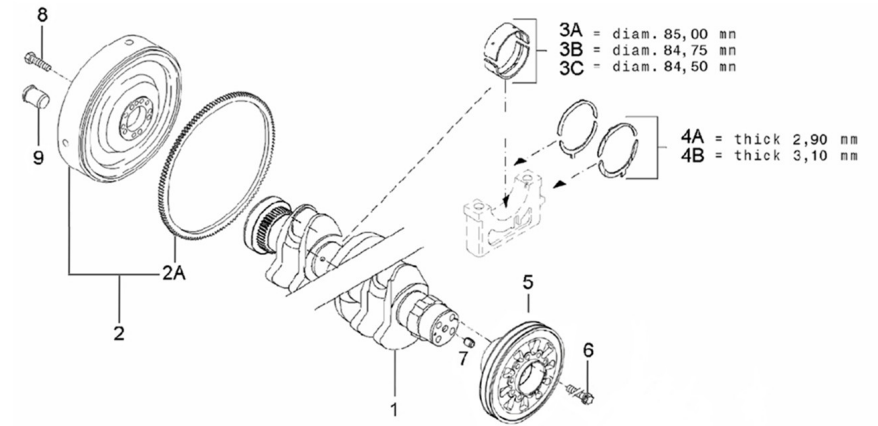

Genset 85 GT/GTC & 100 GTA/GTAC TAC

Engine Body

D GJ01 1 9 Crankshaft & Flywheel

Fig.	Ref.	Qty.	Descr.	Obs	From	UpTo
1A	19422018.1	1	CrankShaft			
1B	19422018	1	CrankShaft			
2	19422027G.1	1	Flywheel			
2A	19422029	1	Gear RIM			
3A	19420003	5	Bearing Set STD.			
3B	19420004	0	Bearing Set -0,25	#		
3C	19420005	0	Bearing Set -0,50	#		
4A	19420109	10	THRUST Washer Std.			
4B	19420105	10	THRUST Washer			
5	19422024G	1	Pulley CrankShaft			
6	19422026.1	4	HEXAGON Bolt			
7	19422036	1	ClampING Bush			
8	19422031G	9	HEXAGON Bolt			
9	19422037	4	Plug