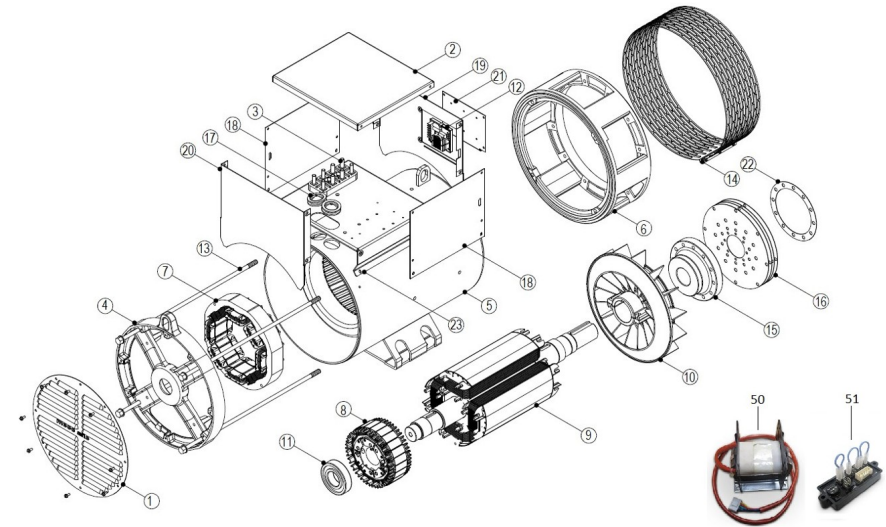

Genset 85 GT/GTC & 100 GTA/GTAC TAC

Genset Alternator Spare Parts

D 605113085Z3 Spare Part List Alternator Type B 85GT Y 100 GTA UP TO 29/12/2021

Fig.	Ref.	Qty.	Descr.	Obs	From	UpTo
1	60511385.1	1	Rear Seal			
2	605113085Z3.2	1	Terminal Box Lid			
3	605113085Z3.8	1	Terminal Board 8 pin			
4	605113085Z3.9	1	Non Crive end Bracket			
5	605113085Z3.10	1	Frame and Stator 1S			
6	605113085Z3.11	1	Drive end Bracket MD 35/2			
7	605113085Z3.12	1	Exciter Stator H-55 8P - S/L			
8	605113085Z3.13	1	Exciter Armature H-55 8P + Diodes T30			
9	605113085Z3.14	1	Rotor Assy 1S MD35-B14			
10	605113085Z3.15	1	Fan			
11	605113085Z3.16	1	Rear Bearing 6311-2RS C3			
12	60500023.1	1	Electronic Regulator DSR			
13	605113085Z3.17	4	Cover Stay Bolt 34-S			
14	605113085Z3.18	1	Protection Screen MD35			
15	605113085Z3.19	1	Coupling Hub SAE 10 - 11,5 - 14			
16	605113085Z3.20	1	Disc Plates SAE 11,5			
17	605113085Z3.21	2	Cable Grommet			
18	605113085Z3.5	2	Termin. Brd. Side Panels			
19	605113085Z3.3	1	Termin. Brd. Front Panel + Loophole			
20	605113085Z3.4	1	Termin. Brd. Rear Panel			
21	605113085Z3.22	1	Regulator Carrying Panel x Loophole			
22	605113085Z3.23	1	Disc Locking Ring			
23	605113085Z3.24	1	Component Holding Panel			
50	60511386P	1	PD500 Parallel Device			
51	60511387P	1	PD-I Parallel Device			
NS	605113085Z3.6	1	Sector for Rotating Bridge T 30	☒		
NS	605113085Z3.7	1	DI1 for DSR/DER1 + Cable DI1/Reg.	☒