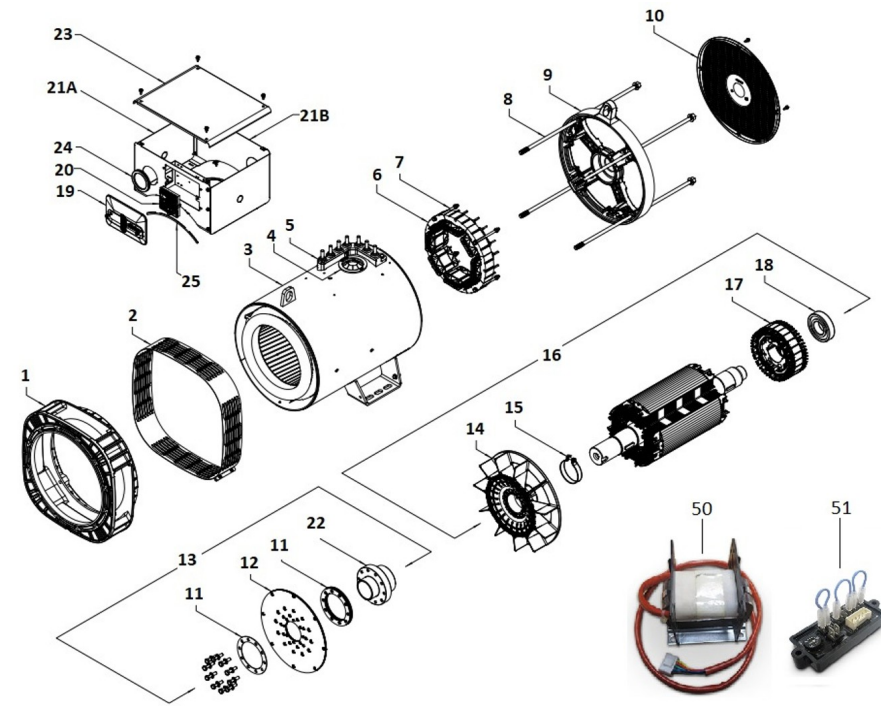

Fig.	Ref.	Qty.	Descr.	Obs	From	UpTo
1	605113125ZIO.1	1	Drive end Bracket			
2	605113125ZIO.2	1	Protection Screen			
3	605113087ZIO.1	1	Frame and Stator			
4	605113130Z3.19	1	Cable Grommet, 90mm Hole			
5	605113125ZIO.4	1	Terminal Board 7 pin M12			
6	605113085Z5.5	1	Exciter Stator H-55 8P - S/L			02/2020
6	605113125ZIO.5	1	Exciter Stator H-45 8P		02/2020	
7	605113125ZIO.6	1	Exciter Stay Bolt			02/2020
7	605113130Z3.24	1	Exciter Stay Bolt		02/2020	
8	605113087ZIO.2	1	Cover Stay Bolt			
9	605113125ZIO.8	1	Aluminum non Drive end Bracket			
10	605113125ZIO.9	1	Rear Seal			
11	605113085Z5.16	1	Disc Locking Ring			
12	605113085Z5.13	1	Disc Plates SAE 11,5			
13	605113125ZIO.10	1	Kit Coupling Disc Plates SAE 11,5		05/2020	
13	605113125ZIO.11	1	Kit Coupling Disc Plates SAE 11,5		05/2020	
14	605113125ZIO.12	1	Plastic Fan			
15	605113125ZIO.13	1	Clamp 95x22			
16	605113087ZIO.3	1	Rotor Assy			
17	605113125ZIO.15	1	Exciter Armature, H-55 (+ Diodes), 78.5mm Hole			02/2020
17	605113125ZIO.16	1	Exciter Armature, H-45 (+ diodes), 78.5mm Hole		02/2020	
18	605113085Z5.9	1	Rear Bearing 6311-2RS C3			
19	M9909505310	1	Regulator Cap			
20	60500023.1	1	Electronic Regulator DSR			
21A	605113125ZIO.17	1	Side Panel for AVR			
21B	605113125ZIO.18	1	Closed Side Panel			
22	605113085Z5.12	1	Coupling Hub SAE 10 - 11,5 - 14			05/2020
22	605113125ZIO.21	1	Coupling Hub		05/2020	
23	605113125ZIO.19	1	Terminal Box Lid			
24	605113125ZIO.20	1	Cable Grommet			
25	605113050Z4.8	1	PVC Rubber Profile