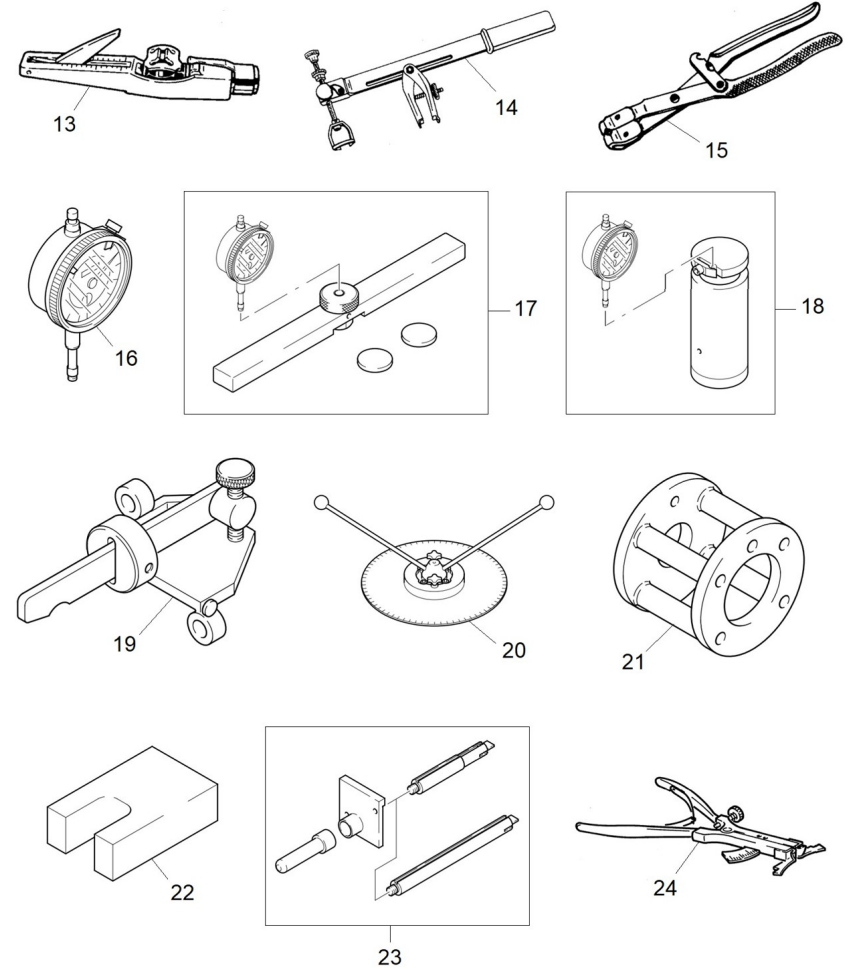

D UTILSDZPRO 2 Special Tools 2/4

Fig.	Ref.	Qty.	Descr.	Obs	From	UpTo
13	UMSDZ018	1	V-Belt Tension Gauge			
14	UMSDZ019	1	Valve Spring Assembly Lever			
15	UMSDZ020	1	Spring Clamp Pliers			
16	UMSDZ024	1	Dial Gauge M2T With Locking Ring			
17	UMSDZ025	1	Measuring Bar With Spacers For Gauging			
18	UMSDZ026	1	Measuring Device Base Circle Injection			
19	UMSDZ027	1	Press-on Device For Control Rod			
20	UMSDZ028	1	GRADUATED DISC 360° For TDC and COD			
21	UMSDZ029	1	Adapter For Graduated Disc			
22	UMSDZ030	1	Dolly For Injector a/flats 11			
23	UMSDZ031	1	Assembly Tool For Control Rod Sleeves			
24	UMSDZ034	1	Piston Ring Pliers