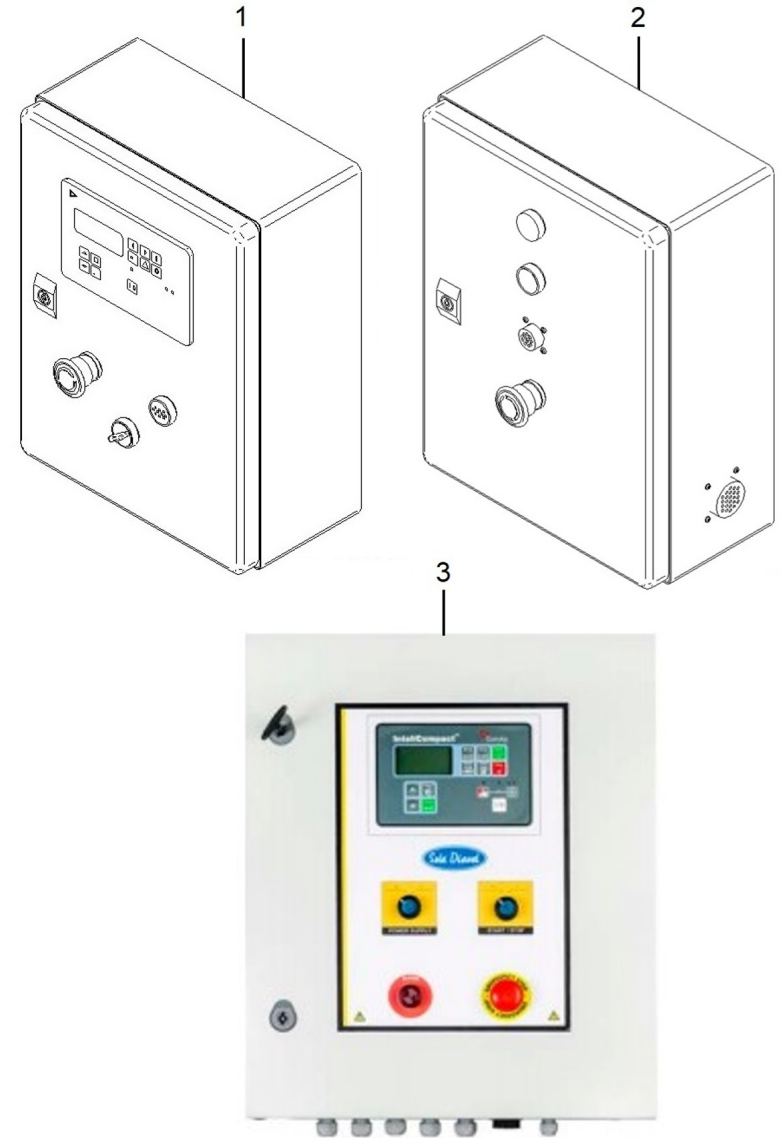

Genset 85 GT/GTC & 100 GTA/GTAC TAC

Electrical System

D SDZ109EGTDN 05 2 Control Cabinets

Fig.	Ref.	Qty.	Descr.	Obs	From	UpTo
1	60994215	1	CO 40 SDZ-109/165 TAC box			
2	60994223	1	Parallel prep. ECU SDZ-109/165 TAC box			
3	60994759	1	Parallel Kit 85 GT 400/230V TAC Control 24V