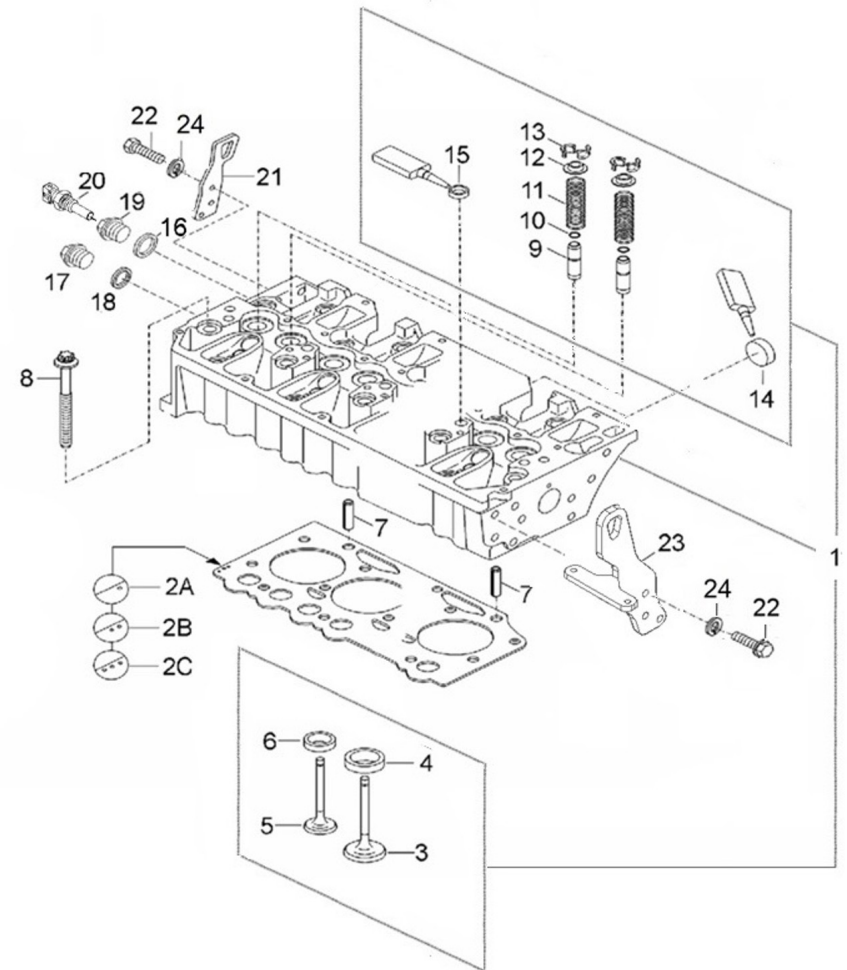

D SDZ109EGTDN 01 1   **Cylinder Head**

Fig.	Ref.	Qty.	Descr.	Obs	From	UpTo
24	53033010	5	Washer GROWER DIN 127-10			
NS	19421017	1	SAFETY/LOCK.AGENT