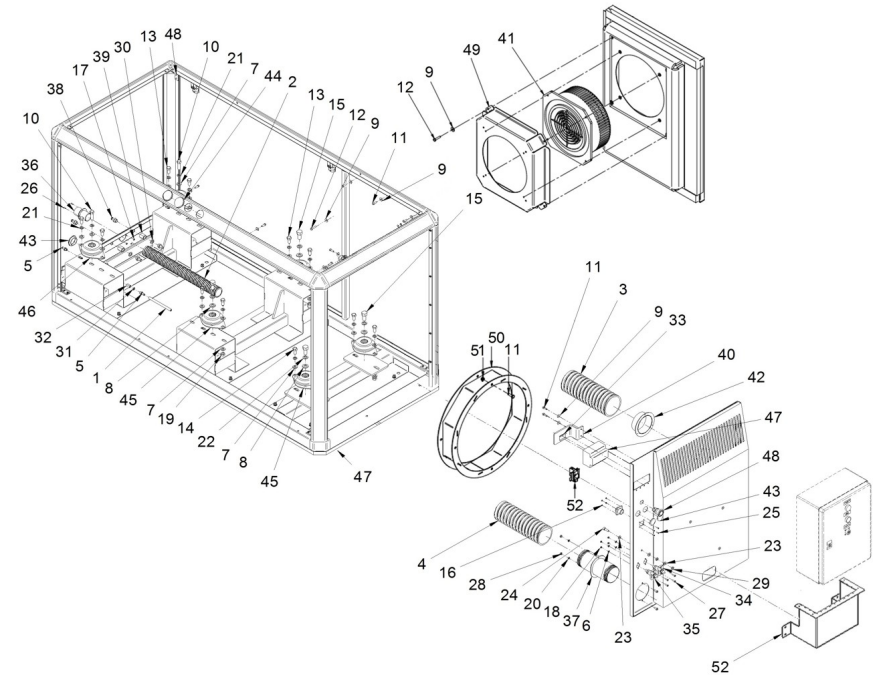

D SDZ109EGTDN 09 2 Kit Cabin

Fig.	Ref.	Qty.	Descr.	Obs	From	UpTo
1	M80501006	1.0	Hose D.10-6			
2	19411076	2.0	HOSE DNV D.40-51 2.6 M			
3	M8850102114	1.0	Exhaust Hose D. 102			04/03/2024
3	M885710200	1.0	Air Aspiration Hose D. 102		04/03/2024	
4	M885090102	1.0	Exhaust Hose D. 90			
5	13814072	2	Straight Hose Connector 1/8" NPTF			
6	51030005	4	Washer DIN 125-5			
7	51030012	24	Washer DIN 125-12			
8	51030016	4	Washer DIN 125-16			
9	51031006	11	Washer DIN 9021 6			
10	52101373	2	Bolt DIN 931 M12-100 8.8			
11	52102157	15	Bolt DIN 933 M6-20 8.8			
12	52102159	4	Bolt DIN 933 M6-30 8.8			
13	52102358	8	Bolt DIN 933 M12-25 8.8			
14	52102359	4	Bolt DIN 933 M12-30 8.8			
15	52102461	4	Bolt DIN 933 M16-40 8.8			
16	19417007	1	Parallel box support (C)			
17	52120004	2	Nut DIN 934 M4 8.8			
18	52120005	4	Nut DIN 934 M5 8.8			
19	52120012	8	Nut DIN 934 M12 8.8			
20	53033006	2	Washer GROWER DIN 127-6			
21	53033012	14	Washer Grower DIN 127-12			
22	53033016C	4	Washer			
23	54030008	3	Washer DIN 125-8 INOX.			
24	54103258	1	Bolt DIN 912 M8-25 INOX.			
25	19417110	1	Terminal block 85 GTC-95 GTAC			
26	54118054	2	Bolt DIN 7985 M4-10 INOX			
27	54118106	4	Bolt DIN 7985 M5-16 INOX			
28	54120006	2	Nut DIN 934 M6 INOX			
29	54120008	2	Nut DIN 934 M8			
30	56000073	2	Copper Washer 16-23-1,5