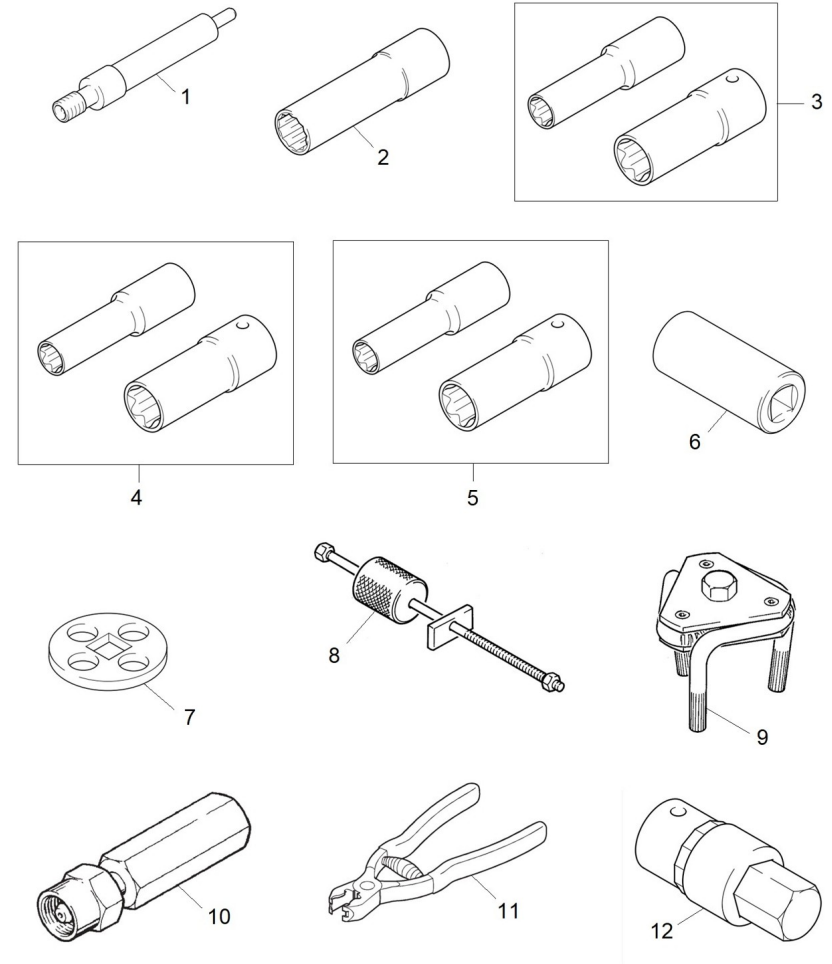

D UTILSDZPRO 1 Special Tools 1/4

Fig.	Ref.	Qty.	Descr.	Obs	From	UpTo
1	UBP00006	1	Connector For Compression Tester			
2	UMSDZ001	1	Socket A/Flats 15 Long For Injector			
3	UMSDZ002	1	Torx Sockets Long Version			
4	UMSDZ003	1	Torx Sockets Long Version			
5	UMSDZ004	1	Torx Sockets Long Version			
6	UMSDZ005	1	Serrated Wrench Turning Injection Pump			
7	UMSDZ008	1	Assembly Tool For Front Crankshaft Seal			
8	UMSDZ010	1	Extractor			
9	UMSDZ011	1	Special Device Off Filter Cartridge			
10	UMSDZ012	1	Extractor Injector			
11	UMSDZ016	1	Cobra Clamp Pliers			
12	UMSDZ017	1	Screw Driver Socket