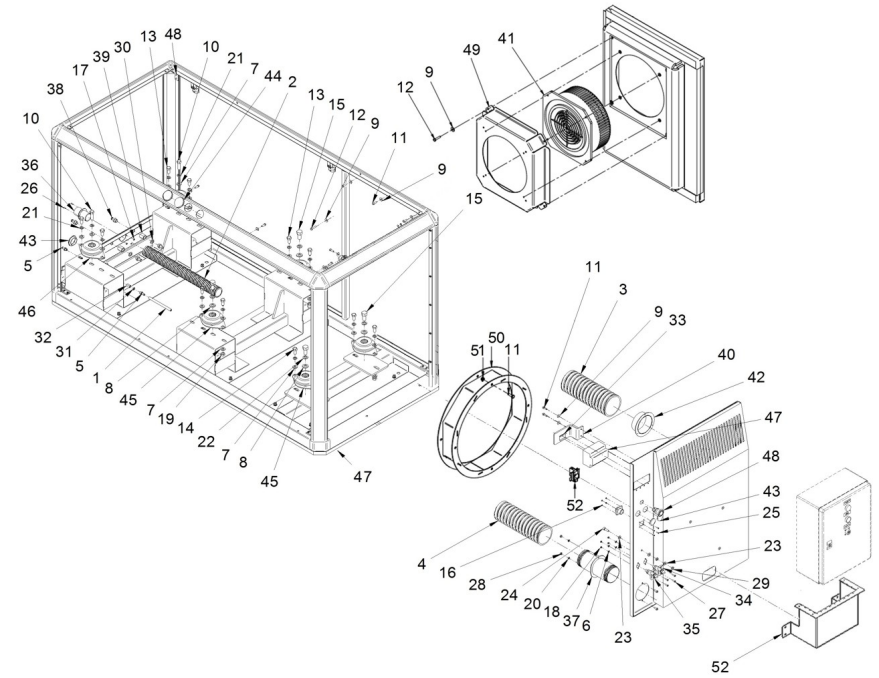

Genset 85 GT/GTC & 100 GTA/GTAC TAC

Canopy Spare Parts

D SDZ109EGTDN 09 2 Kit Cabin

Fig.	Ref.	Qty.	Descr.	Obs	From	UpTo
NS	54086097	2	GP Clamp 97-104 W4 STC			
NS	60594042.62	1	Dry Exhaust Cover			
NS	60900047	1	White Strip VDe 104 4			
NS	60972074	1	0,44 M. Back Panel To Alt. Wiring Ground			
NS	60972090	2	TER. PROTECTIVE 20 RED			
NS	60972091	3	TER. PROTECTIVE 20 BLACK			
NS	60974002	1	2 M. BLACK Battery NEGATIVE Wiring			
NS	60974048	1	0,73 M. BLACK Battery NEGATIVE Wiring			
NS	60974049	1	RED Battery POSITIVE Wiring