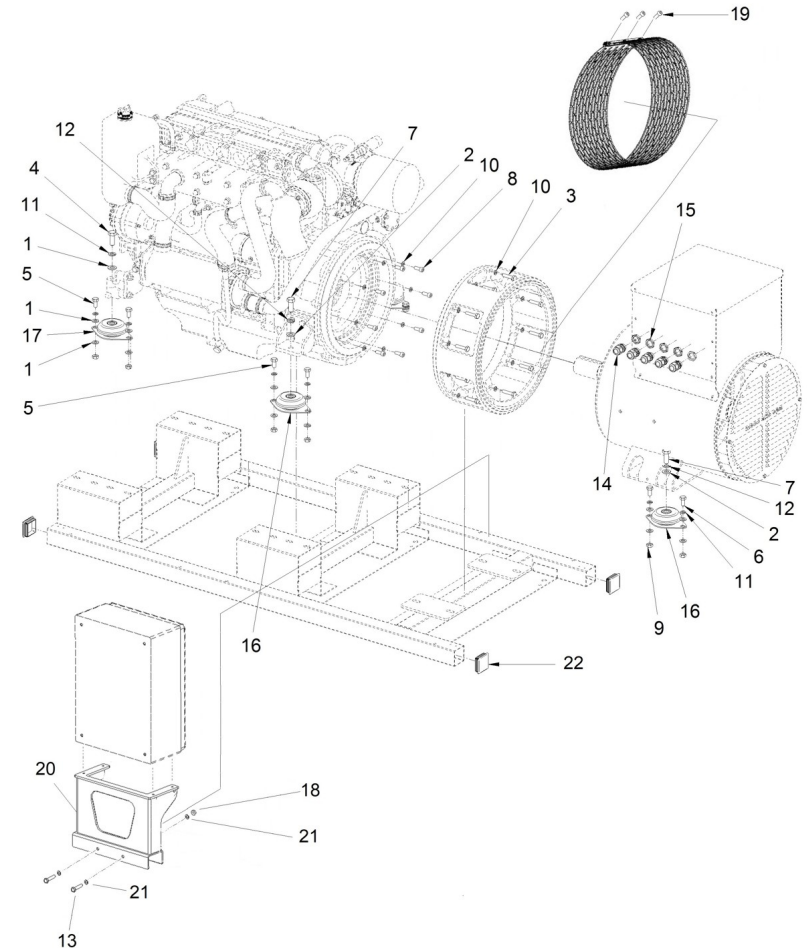

D 60594063.3 Alternator Kit Without Canopy

Fig.	Ref.	Qty.	Descr.	Obs	From	UpTo
1	51030012	26	Washer DIN 125-12			
2	51030016	4	Washer DIN 125-16			
3	52101312	12	Bolt DIN 931 M10-45 8.8			
4	52101373	2	Bolt DIN 931 M12-100 8.8			
5	52102358	8	Bolt DIN 933 M12-25 8.8			
6	52102359	4	Bolt DIN 933 M12-30 8.8			
7	52102461	4	Bolt DIN 933 M16-40 8.8			
8	52103308	8	Bolt DIN 912 M10-25 8.8			
9	52120012	12	Nut DIN 934 M12 8.8			
10	53033010	20	Washer GROWER DIN 127-10			
11	53033012	14	Washer Grower DIN 127-12			
12	53033016C	4	Washer			
13	52101269	2	Bolt DIN 931 M8-80 8.8			
14	60900306	5	Connector Press CAPTOR-2000 M25 RAL7001			
15	60900309	5	Screw Connector Press Captor-2000 M25			
16	61674001	4	Engine Mount Type F 40 SHA M16 H 41			
16	61674004	4	Engine Mount Type F BRB 110 B50 SHA M16 H 41		14/04/2023	
17	61674002	2	Engine Mount Type F 35 SHA M12 H 41			
17	61674005	2	Engine Mount Type F BRB 110 B50 SHA M12 H 41		14/04/2023	
18	52120008	2	Nut DIN 934 M8 8.8			
19	52102110	3	Bolt DIN 933 M5-30 8.8 CINCADO			
20	19417008	1	Parallel box support (S)			06/09/2023
20	19417053	1	Parallel box Bracket (S)		06/09/2023	08/10/2024
20	19417054	1	Parallel box Bracket (S)		09/10/2024	
21	53033008	8	Washer GROWER DIN 127-8			
22	60539019	4	LID (60 Tube)			
NS	51030008	4	Washer DIN 125-8			
NS	51031012	2	Washer DIN 9021 12			
NS	52103256	4	Bolt DIN 912 M8-16 8.8			
NS	TP.4.L.18.2	2	Sec.4 Doble Long. 18 double cord end terminal