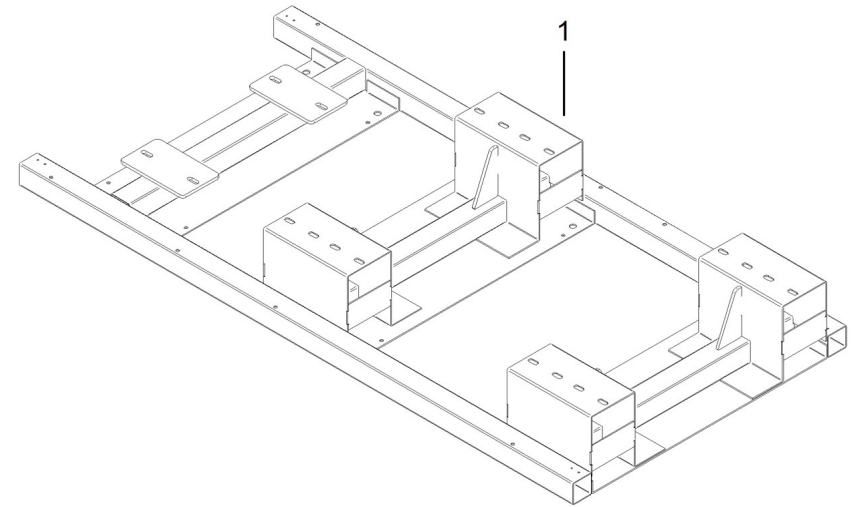

Genset 85 GT/GTC & 100 GTA/GTAC TAC

Chassis Spare Parts

D 60594042.1 Genset Chassis

<i>Fig.</i>	<i>Ref.</i>	<i>Qty.</i>	<i>Descr.</i>	<i>Obs</i>	<i>From</i>	<i>UpTo</i>
1	60594042.1	1	Genset CHASSIS		05/04/2017	06/09/2023