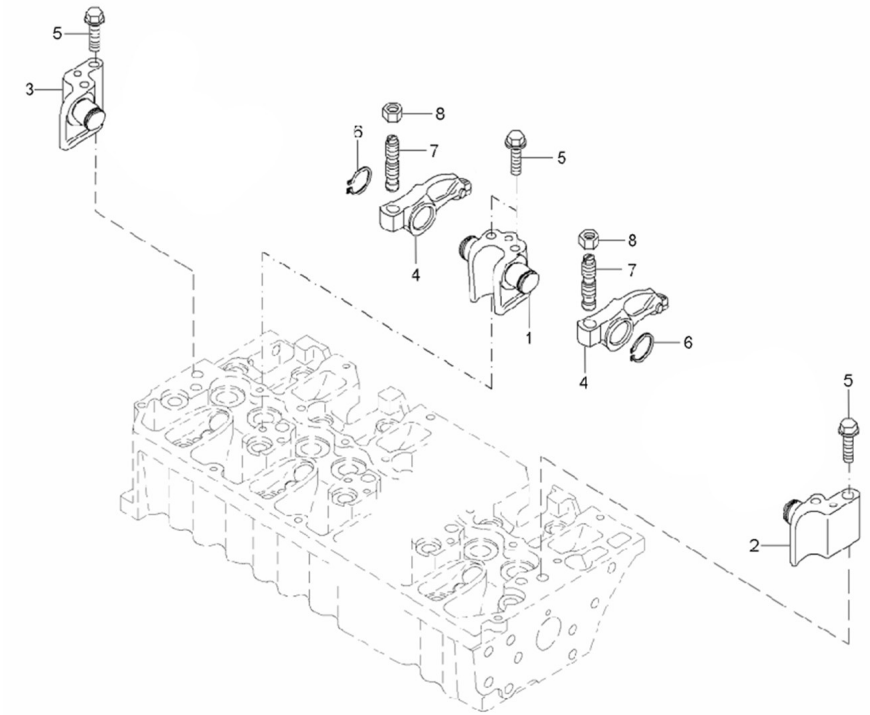

D GJ01 1 3 **Valve Drive**

Fig.	Ref.	Qty.	Descr.	Obs	From	UpTo
1	19422045	3	Rocker ARM Bracket			
2	19422045.1	1	Rocker ARM Bracket			
3	19422045.5	1	Rocker arm bracket			
4	19422042	8	Rocker ARM			
5	19422053	10	HEXAGON Bolt			
6	19422047	8	CIRClip			
7	19622044	8	Screw Adjusting			
8	19422052	8	Nut			