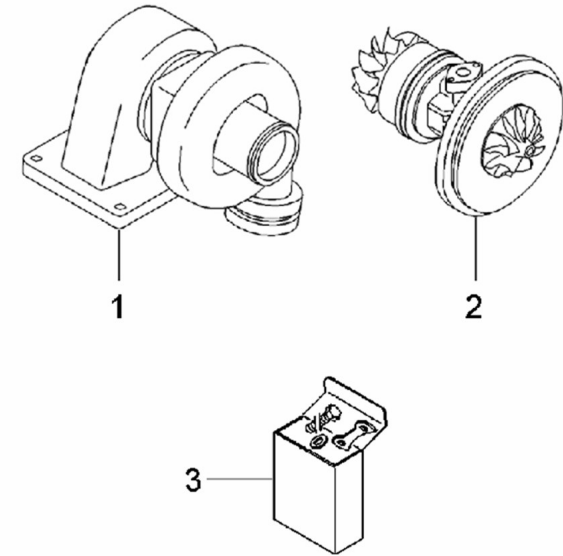

Genset 85 GT/GTC & 100 GTA/GTAC TAC

Inlet & Exhaust

D GJ01 2 3 Spare Parts, Turbocharger

<i>Fig.</i>	<i>Ref.</i>	<i>Qty.</i>	<i>Descr.</i>	<i>Obs</i>	<i>From</i>	<i>UpTo</i>
1	19428012G.2	1	Turbocharger, Assy			
2	19428012.1G	1	CORE Assembly			
3	19428012K	1	REPAir Kit, TURBO			
NS	19428012.1.5	1	Clamp