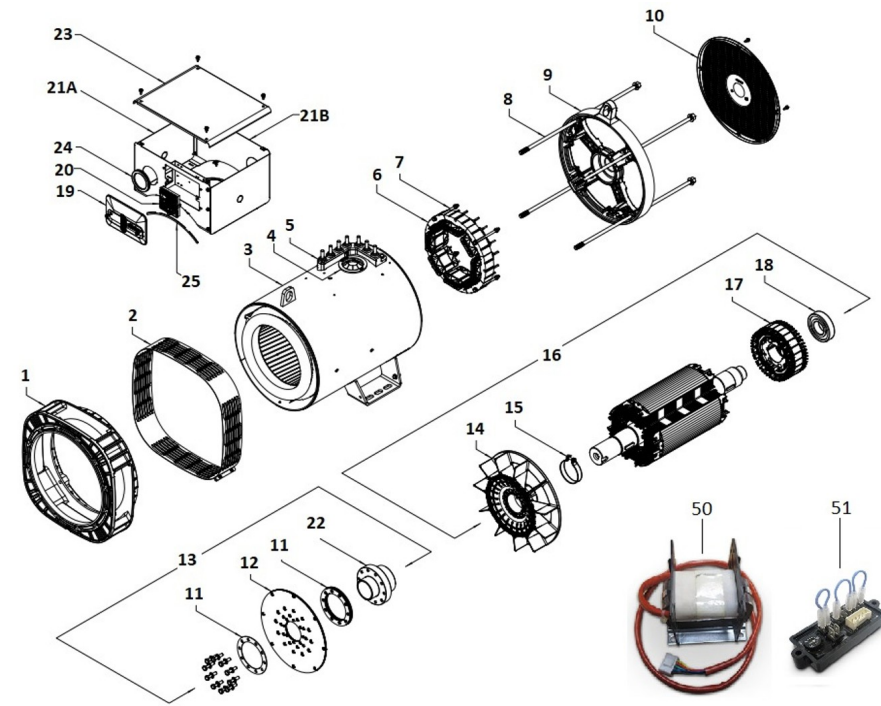

D 605113087ZIO Spare Part List Alternator Type C

Fig.	Ref.	Qty.	Descr.	Obs	From	UpTo
50	60511386P	1	PD500 Parallel Device			
51	60511387P	1	PD-I Parallel Device			
NS	605113050Z4.25	1	Kit USB2DxR			
NS	605113125ZI0.22	1	Kit terminal box (19+21+22+23+24+25)			
NS	605113125ZI0.23	1	Cable assembly + varistor + capacitor for rotating b			
NS	605113125ZI0.24	1	Cable Assembly + Varistor + Capacitor for Rotating B