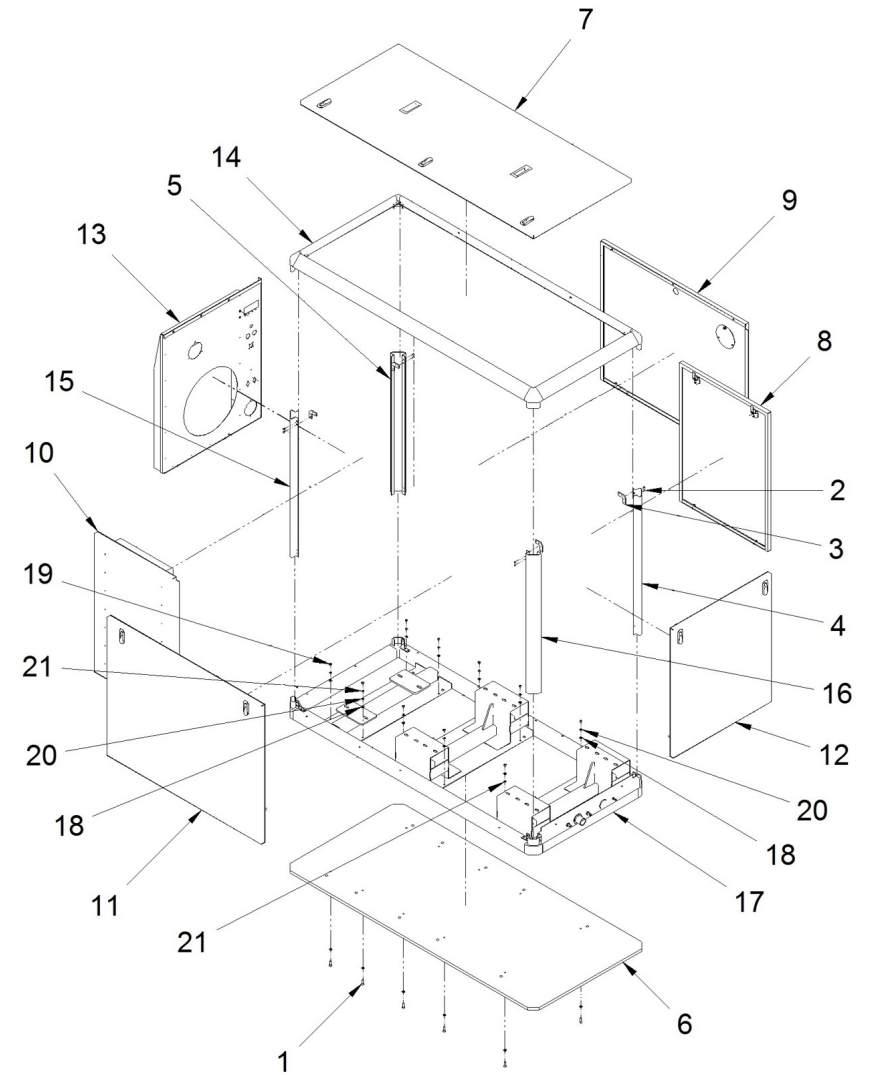

Fig.	Ref.	Qty.	Descr.	Obs	From	UpTo
1	52103258	10	Bolt DIN 912 M8-25 8.8			
2	53105104	8	Bolt DIN 7991 M5-10 12.9			
2	53105105	8	Bolt DIN 965 M5-10 7n			
3	60573041.43	4	L Fastening Bracket			
4	60594042.03	1	VERTICAL BAR			
5	60594042.04	1	VERTICAL BAR			
6	60594042.10	1	BASEBOARD			
7	60594042.20	1	Upper Panel			
8	60594042.21B	1	Side Panel			
9	60594042.21C	1	Side Panel			
10	60594042.22A	1	Output Panel			
11	60594042.22B	1	Output Panel			
12	60594042.24	1	FrontAL Panel			
13	60594042.26	1	Back Panel			
14	60594042.30	1	Upper FRAME			
15	60594042.31	1	VERTICAL BAR			
16	60594042.32	1	VERTICAL BAR			
17	60594042.61	1	Bottom Frame			
18	51030008	20	Washer DIN 125-8			
19	52120008	10	Nut DIN 934 M8 8.8			
20	53033008	9	Washer GROWER DIN 127-8			
21	53038008	2	Washer DIN 6798-A 8			