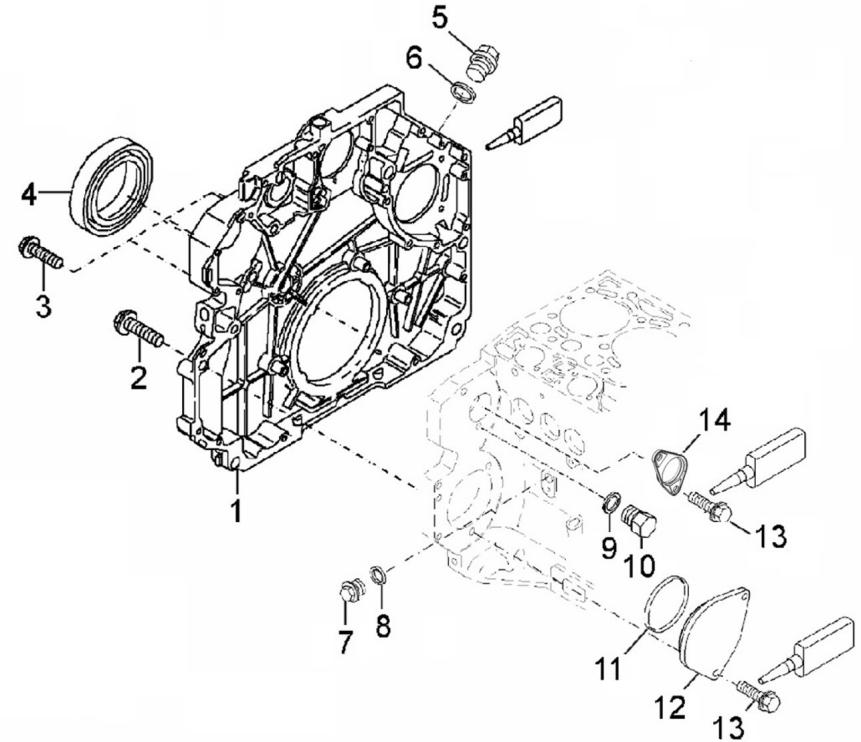

Genset 85 GT/GTC & 100 GTA/GTAC TAC

Engine Body

D SDZ109EGTDN 01 5 Case,Gear

Fig.	Ref.	Qty.	Descr.	Obs	From	UpTo
1	19420055.2	1	Gearcase			
2	19420027	12	Screw			
3	19421144	6	Hexagon Bolt			
4	19420039.1	1	ROT.Shaft LIP Seal			
5	19421020	1	Screw Plug			
6	19421116	1	SealING Ring			
7	19420071.1	1	Screw Plug			
8	19420059G	1	SealING Ring			
9	19424087	1	SealING Ring			
10	19421023	1	Screw Plug			
11	19420226	1	O-Ring D. 100X4			
12	19420225.1	1	Cover			
13	19620010	4	Hexagon Bolt			
14	19620009	1	Cover