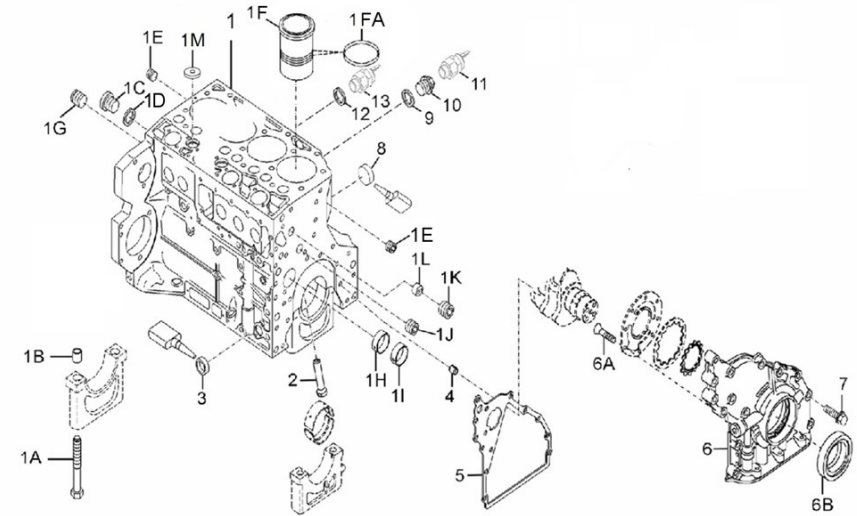

Genset 115 GT/GTC & 120 GTA/GTAC

Engine Body

D_GI01_1_6		Crankcase				
Fig.	Ref.	Qty.	Descr.	Obs	From	UpTo
1	19420001G	1	CRANKCase			
1A	19420061	10	Screw			
1B	19420062	10	Bush			
1C	19420063	2	Screw Plug			
1D	19420064	3	SeallNG Ring			
1E	19420067	2	Screw Plug			03/12/2019
1F	19420050G	4	Cylinder Liner			
1FA	19420074	8	O-Ring D. 115X3			
1G	19420073.1	1	Screw Plug			
1H	19420068	4	Bearing Bush			
1I	19420069	1	Bearing Bush			
1J	19420066	1	Screw Plug			03/12/2019
1K	19420065	1	Screw Plug			
1L	19420072	1	Guide SLEEVE			
1M	19420215	1	Plug			
2	19420034	4	Piston COOL.Nozzle			
3	19420070.1	6	CORE Hole Plug			
4	19420028	1	ClampING Bush			
5	19420026	1	Gasket			
6	19420025	1	Front Cover			03/12/2019
6B	19420008	1	ROT.Shaft LIP Seal			
6C	19420009	8	Screw			03/12/2019
7	19420027	14	Screw			
8	19420180	1	CORE Hole Plug			
9	56000069	1	Washer 14-20-1,5			
10	19417001	1	Plug			
11	60900076	1	Switch, oil press			
12	56000219	1	Washer 14-20-3		22/11/2017	
13	19420071	1	Screw Plug			21/11/2017
13	60900988	1	Temperature Sensor		21/11/2017