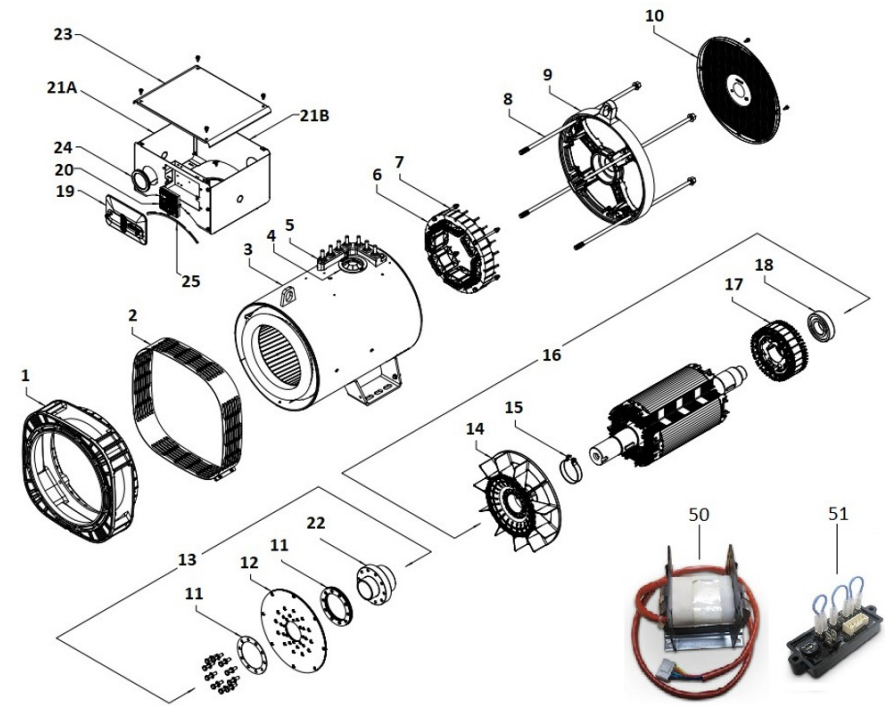

Fig.	Ref.	Qty.	Descr.	Obs	From	UpTo
1	605113125ZI0.1	1	Drive end Bracket			
2	605113125ZI0.2	1	Protection Screen			
3	605113125ZI0.3	1	Frame and Stator			
4	605113130Z3.19	1	Cable Grommet, 90mm Hole			
5	605113125ZI0.4	1	Terminal Board 7 pin M12			
6	605113085Z5.5	1	Exciter Stator H-55 8P - S/L			02/2020
6	605113125ZI0.5	1	Exciter Stator H-45 8P		02/2020	
7	605113125ZI0.6	1	Exciter Stay Bolt			02/2020
7	605113130Z3.24	1	Exciter Stay Bolt		02/2020	
8	605113125ZI0.7	1	Cover Stay Bolt			
9	605113125ZI0.8	1	Aluminum non Drive end Bracket			
10	605113125ZI0.9	1	Rear Seal			
11	605113085Z5.16	1	Disc Locking Ring			
12	605113085Z5.13	1	Disc Plates SAE 11,5			
13	605113125ZI0.10	1	Kit Coupling Disc Plates SAE 11,5			05/2020
13	605113125ZI0.11	1	Kit Coupling Disc Plates SAE 11,5		05/2020	
14	605113125ZI0.12	1	Plastic Fan			
15	605113125ZI0.13	1	Clamp 95x22			
16	605113125ZI0.14	1	Rotor Assy			
17	605113125ZI0.15	1	Exciter Armature, H-55 (+ Diodes), 78.5mm Hole			02/2020
17	605113125ZI0.16	1	Exciter Armature, H-45 (+ diodes), 78.5mm Hole		02/2020	
18	605113085Z5.9	1	Rear Bearing 6311-2RS C3			
19	M9909505310	1	Regulator Cap			
20	60500023.1	1	Electronic Regulator DSR			
21A	605113125ZI0.17	1	Side Panel for AVR			
21B	605113125ZI0.18	1	Closed Side Panel			
22	605113085Z5.12	1	Coupling Hub SAE 10 - 11,5 - 14			05/2020
22	605113125ZI0.21	1	Coupling Hub		05/2020	
23	605113125ZI0.19	1	Terminal Box Lid			
24	605113125ZI0.20	1	Cable Grommet			
25	605113050Z4.8	1	PVC Rubber Profile