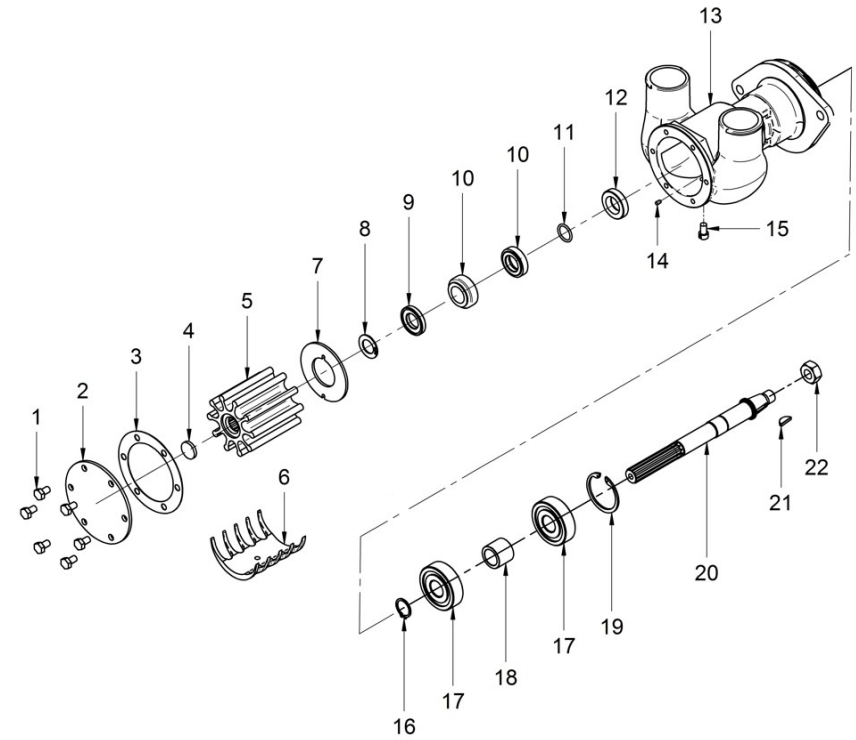

39411000 Key Pump SDZ-165/205/280 Gr-109/165

Fig.	Ref.	Qty.	Descr.	Obs	From	UpTo
1	54102154	6	Bolt DIN 933 M6-10 INOX			
2	34711002	1	Cover Pump			
3	34711003	1	Gasket Cover			
4	34711041	1	Impeller Plug			
5	39411008	1	1" L.68 Impeller			
6	39411005	1	Cam			
7	34711026	1	Plate,Friction			
8	54040016	1	CIRClip E-16			
9	36511018	1	Washer,seal			
10	36511019	1	Seal			
11	33311013	1	O-Ring D. 15X2			
12	36511020	1	Seal 16-30-7			
13	39411001	1	Body,Water Pump			
14	36511017	1	Pin,Dowel			
15	54108154	1	Bolt DIN 84 M6-10			
16	53040017	1	Circlip DIN 471 E-17			
17	18017083	2	Ball Bearing 6303-RDD			
18	39411015	1	Separator Bearings			
19	53041047	1	CIRClip DIN 472 I-47			
20	39411010	1	Shaft			
21	35111035	1	KEY DIN 6888 3-6,5-16 INOX			
22	54121012	1	Nut DIN 439 M12