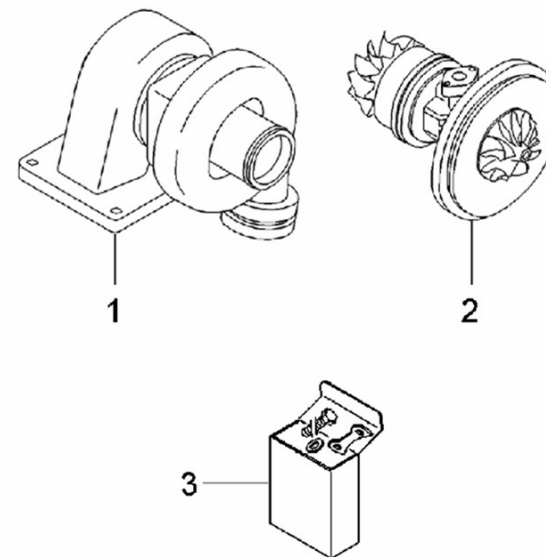

D_GI01_2_3 Spare Parts, Turbocharger

Fig.	Ref.	Qty.	Descr.	Obs	From	UpTo
1	19428012G.1	1	Turbocharger, Assy			
2	19428012.1A	1	CORE Assembly, TURBO			
3	19428012K	1	REPAir Kit, TURBO