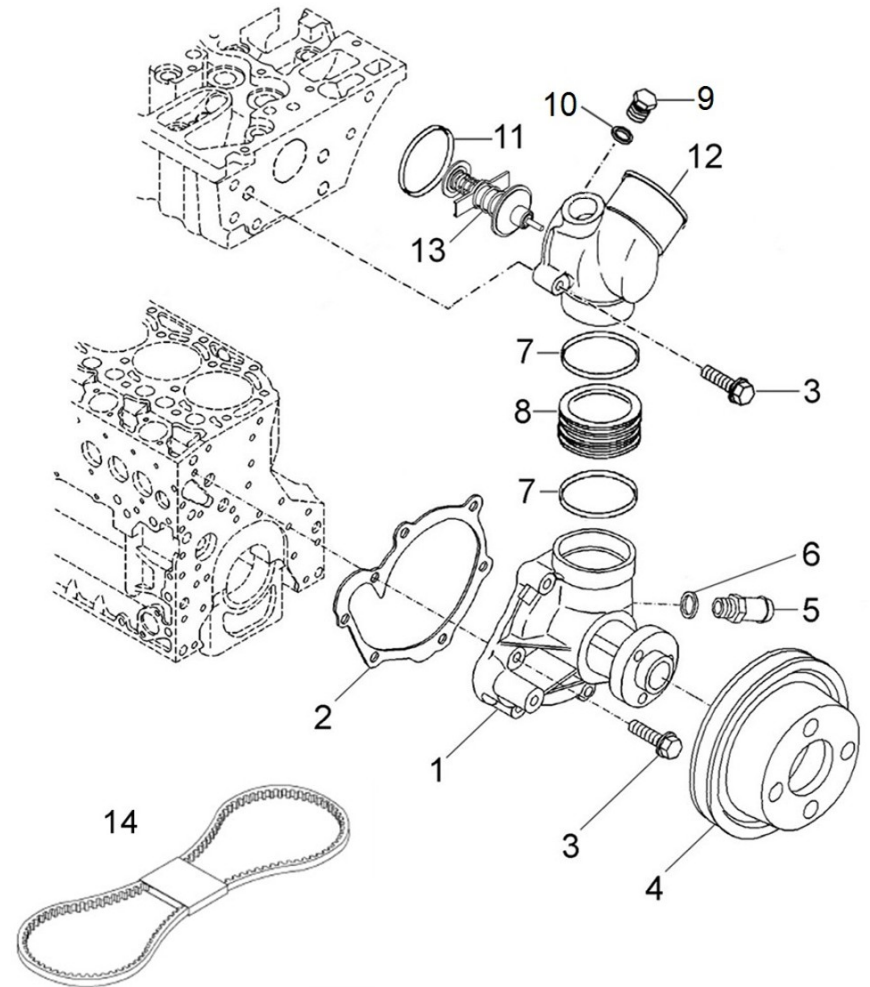

Cooling System

D_GJ01_3_1 Water Pump

Fig.	Ref.	Qty.	Descr.	Obs	From	UpTo
1	19421025G	1	Fresh Water Pump		15/06/2016	
2	19421040	1	Flat Gasket		15/06/2016	
3	19420027	9	Screw		15/06/2016	
4	19421094	1	Pulley		15/06/2016	
5	19421089	1	Hose Connector		15/06/2016	
6	19424064	1	Sealing Ring		15/06/2016	
7	19421044	2	O-Ring		15/06/2016	
8	19421042	1	Plug		15/06/2016	
9	19420165	1	VENT Plug		15/06/2016	
10	19421016.1	1	Sealing Ring		15/06/2016	
11	19421041	1	O-Ring		15/06/2016	
12	19521027.1C	1	Thermostat		15/06/2016	
12	19521093	1	Thermostat		15/06/2016	
13	19521027.1	1	Thermostat		15/06/2016	05/03/2020
13	19521029	1	Thermostat		05/03/2020	
14	17521028	1	Belt Type AX 45 1175