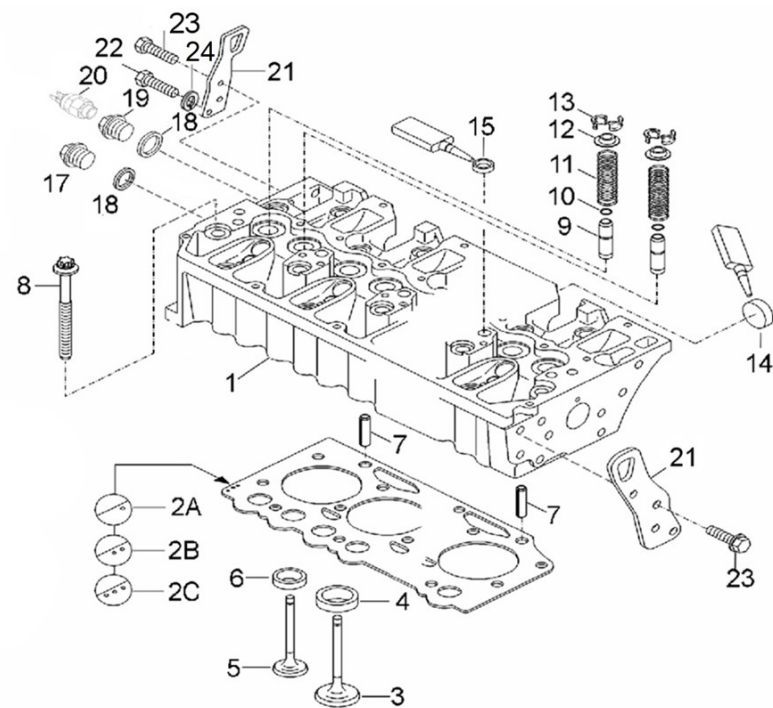

D_GJ01_1_1 Cylinder Head

Fig.	Ref.	Qty.	Descr.	Obs	From	UpTo
23	19420079	4	Screw			03/12/2019
24	53033010	2	Washer GROWER DIN 127-10			
NS	19421017	1	SAFETY/LOCK.AGENT