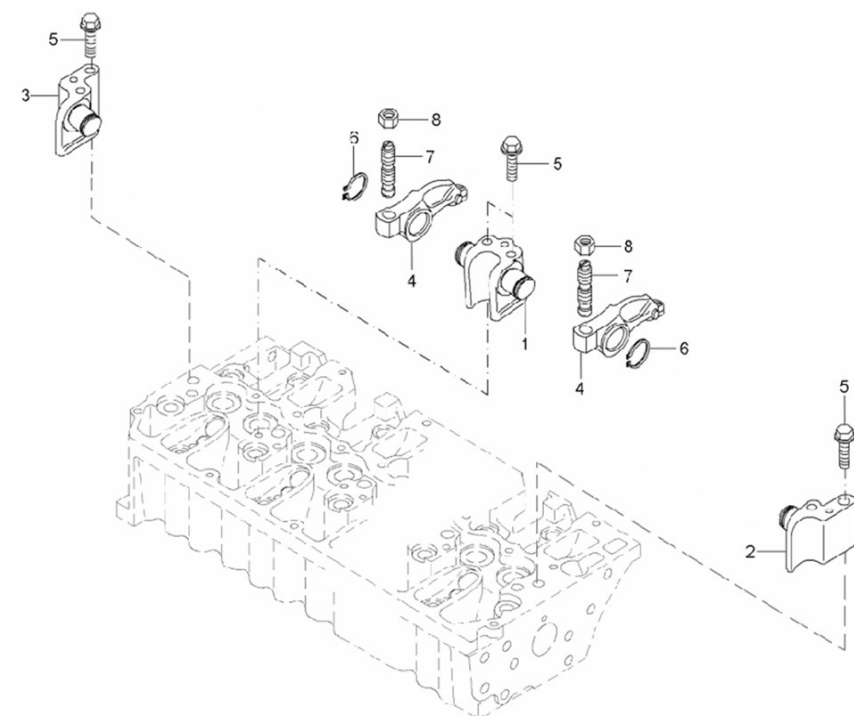

D_GJ01_1_3

Valve Drive

Fig.	Ref.	Qty.	Descr.	Obs	From	UpTo
1	19422045	3	Rocker ARM Bracket			
2	19422045.1	1	Rocker ARM Bracket			
3	19422045.5	1	Rocker arm bracket			
4	19422042	8	Rocker ARM			
5	19422053	10	HEXAGON Bolt			
6	19422047	8	CIRClip			
7	19622044	8	Screw Adjusting			
8	19422052	8	Nut