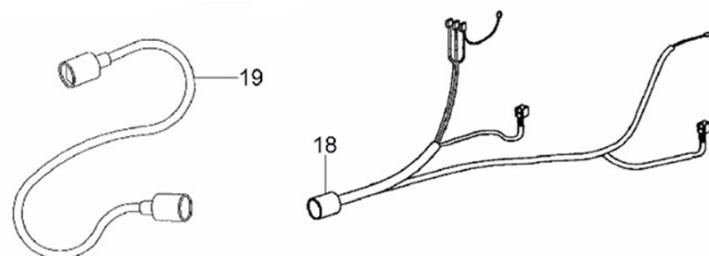

D_GJ01_5_5 24V Electrical Wiring

Fig.	Ref.	Qty.	Descr.	Obs	From	UpTo
1	19419001	1	Bracket,Engine Control			
2	19424025	1	Solenoid 24V ETS			
3	51030006	2	Washer DIN 125-6			
4	52102157	2	Bolt DIN 933 M6-20 8.8			
5	52120006	4	Nut DIN 934 M6 8.8			
6	52111163	1	ROD DIN 913 M6-50 8.8			
7	19419003.1	1	Mechanical Bearing			
8	19419005	1	Bracket			
9	53033006	2	Washer GROWER DIN 127-6			
10	19419006	1	Shaft			
11	53040012	1	CIRClip DIN 471 E-12			
12	53033008	3	Washer GROWER DIN 127-8			
13	52102257	3	Bolt DIN 933 M8-20 8.8			
14	51030005	2	Washer DIN 125-5			
15	54102103	2	Bolt DIN 933 M5-8 INOX.			
16	17417005.1	1	Relay 24V 24-22A			
17	19017005	1	Relay 24V 24/22A			
18	60994201.1G	1	SD109/165 Electrical Wiring Genset			
19A	60938210I	1	Genset Wiring Ext. 3 M. CPC			
19B	60985210I	1	Genset Wiring Ext. 4 M. CPC			
19C	60985210.12I	1	Genset Wiring Ext. 12 M. CPC			
19D	60985210.24I	1	Genset Wiring Ext. 24 M. CPC			
20	51030008	3	Washer DIN 125-8			
NS	60900028	1	Diode 25A. DS-1712A