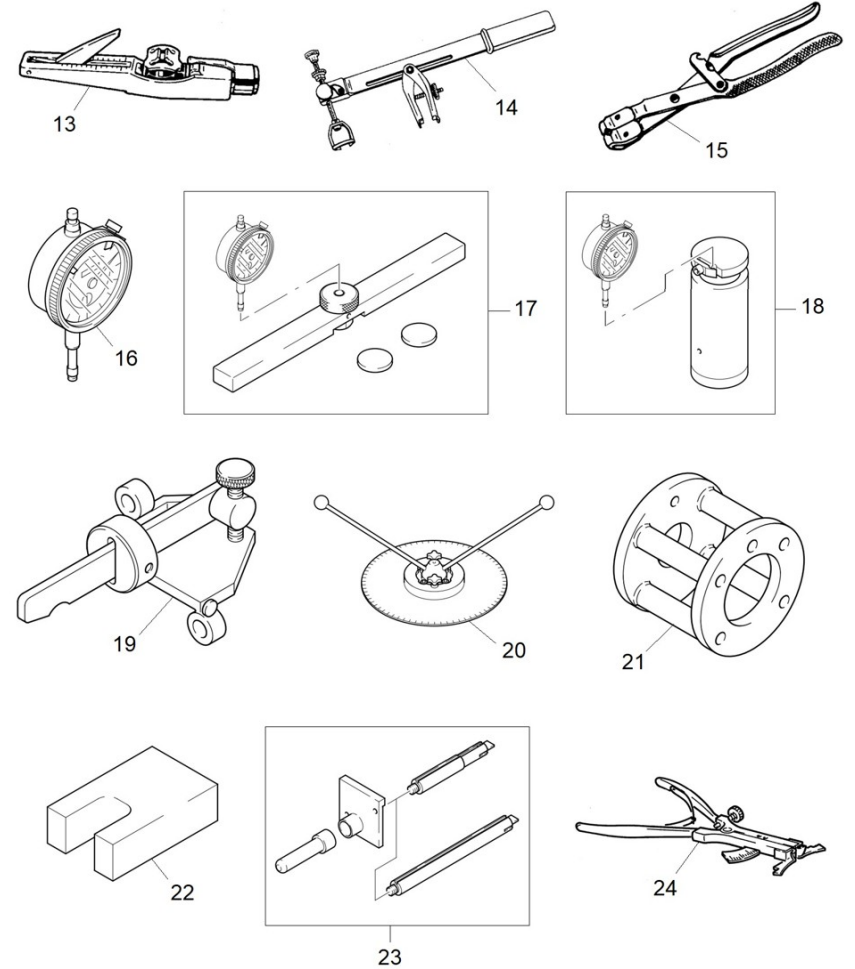

D_UTILSDZPRO_2 Special Tools 2/4

Fig.	Ref.	Qty.	Descr.	Obs	From	UpTo
13	UMSDZ018	1	V-Belt Tension Gauge			
14	UMSDZ019	1	Valve Spring Assembly Lever			
15	UMSDZ020	1	Spring Clamp Pliers			
16	UMSDZ024	1	Dial Gauge M2T With Locking Ring			
17	UMSDZ025	1	Measuring Bar With Spacers For Gauging			
18	UMSDZ026	1	Measuring Device Base Circle Injection			
19	UMSDZ027	1	Press-on Device For Control Rod			
20	UMSDZ028	1	GRADUATED DISC 360° For TDC and COD			
21	UMSDZ029	1	Adapter For Graduated Disc			
22	UMSDZ030	1	Dolly For Injector a/flats 11			
23	UMSDZ031	1	Assembly Tool For Control Rod Sleeves			
24	UMSDZ034	1	Piston Ring Pliers