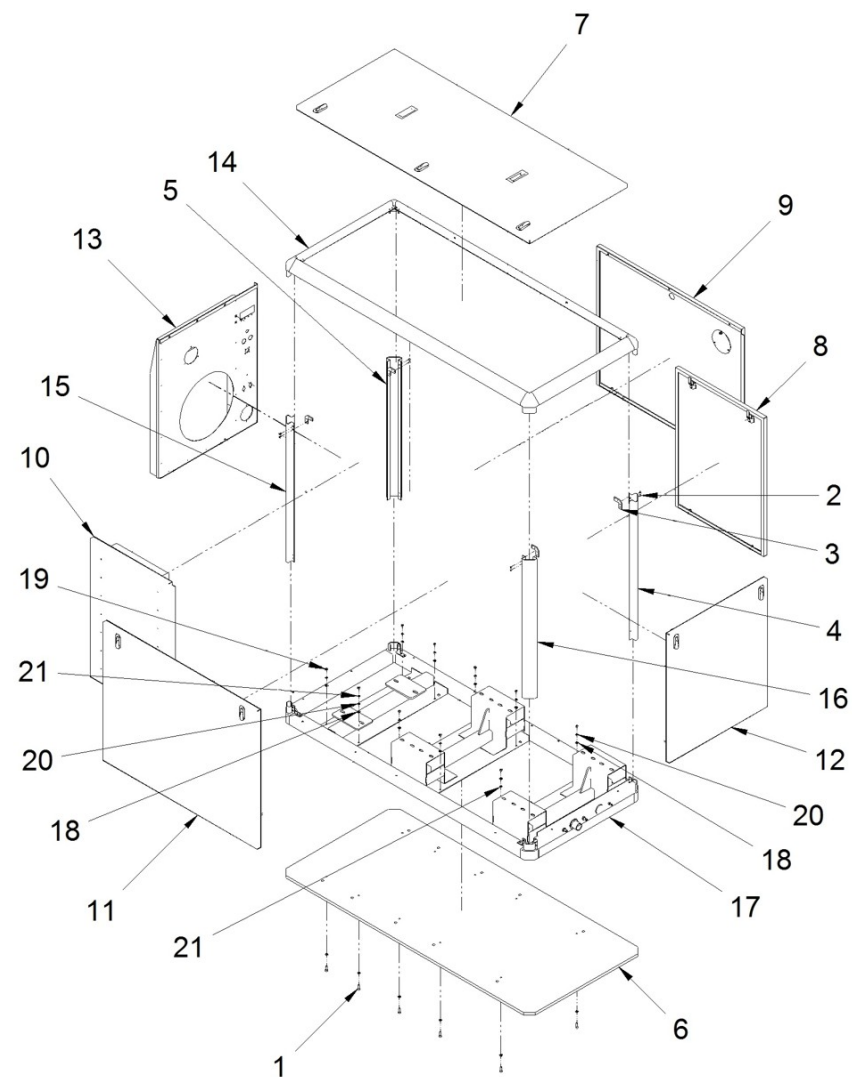

D_BGGI_4_1		Cabin			
Fig.	Ref.	Qty.	Descr.	Obs	From UpTo
1	52103258	10	Bolt DIN 912 M8-25 8.8		
2	53105104	8	Bolt DIN 7991 M5-10 12.9		
3	60573041.43	4	L Fastening Bracket		
4	60594042.03	1	VERTICAL BAR		
5	60594042.04	1	VERTICAL BAR		
6	60594042.10	1	BASEBOARD		
7	60594042.20	1	Upper Panel		
8	60594042.21B	1	Side Panel		
9	60594042.21A	1	Side Panel		
10	60594042.22A	1	Output Panel		
11	60594042.22B	1	Output Panel		
12	60594042.24	1	FrontAL Panel		
13	60594042.25	1	Back Panel		
14	60594042.30	1	Upper FRAME		
15	60594042.31	1	VERTICAL BAR		
16	60594042.32	1	VERTICAL BAR		
17	60594042.61	0	Bottom Frame	#	
18	51030008	20	Washer DIN 125-8		
19	52120008	10	Nut DIN 934 M8 8.8		
20	53033008	9	Washer GROWER DIN 127-8		
21	53038008	2	Washer DIN 6798-A 8		