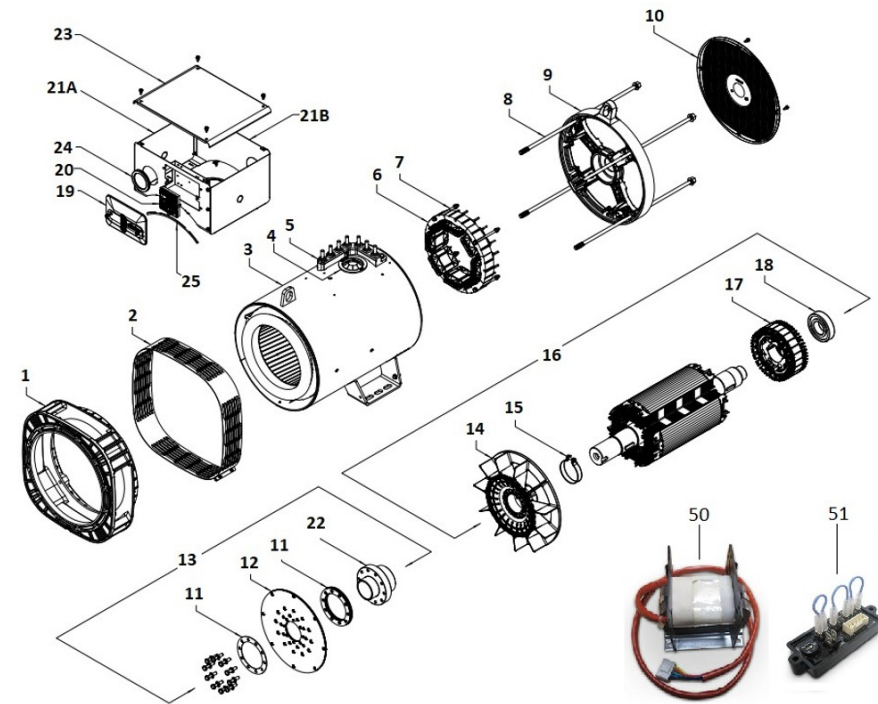

D_605113125Z10 Spare Part List Alternator Type C 115GT Y 120 GTA

Fig.	Ref.	Qty.	Descr.	Obs	From	UpTo
50	60511386P	1	PD500 Parallel Device			
51	60511387P	1	PD-I Parallel Device			
NS	605113050Z4.25	1	Kit USB2DxR			
NS	605113125Z10.22	1	Kit terminal box (19+21+22+23+24+25)			
NS	605113125Z10.23	1	Cable assembly + varistor + capacitor for rotating b		02/2020	
NS	605113125Z10.24	1	Cable Assembly + Varistor + Capacitor for Rotating B			02/2020