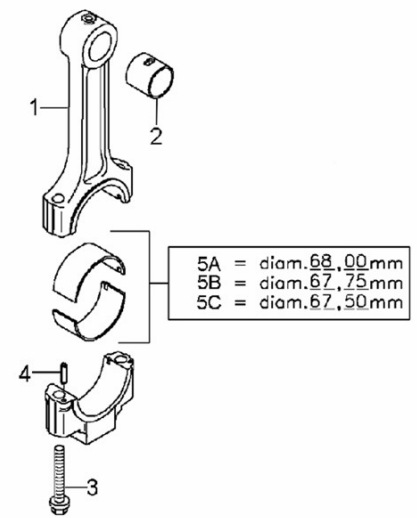

D_GI01_1_8 Piston & Connecting Rod

Fig.	Ref.	Qty.	Descr.	Obs	From	UpTo
1	19422012	4	Connecting Rod			
2	19422033	4	BIG END Bush			
3	19422013	8	Bolt,connecting rod			
4	19422009	8	ClampING Bush			
5A	19422014	4	BIG END Bearing Std.			
5B	19422015	4	BIG END Bearing -0,25			
5C	19422016	4	BIG END Bearing -0,50			
6	19422001G.1	4	Piston			
6A	19422006	4	Set OF PIST. RingS			
6B	19422011.1	4	Piston Pin			
6C	19422006G.1	8	Set of Pist. Rings