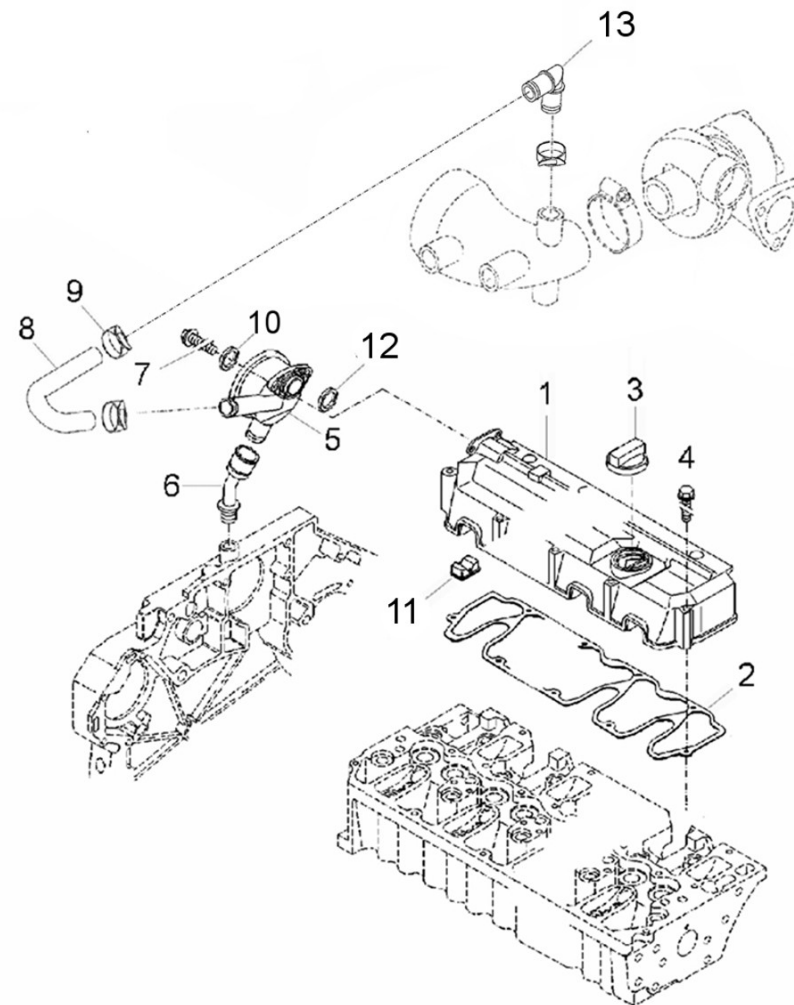

D_GJ01_1_2 Rocker Cover & Breather

Fig.	Ref.	Qty.	Descr.	Obs	From	UpTo
1	19421009	1	Valve MECHAN.Cover			
2	19421010.1	1	Rocker Cover Gasket			
3	19421003	1	FILLER Cap			
4	19421012	9	HEXAGON Bolt			
5	19421051	1	Pressure REGULATO			
6	19421054	1	Rubber SLEEVE			
7	19621053	2	BOLT			
8	19421057.1	1	Hose DESAirA			
9	19421056	3	Hose Clip			
10	19621056	1	WASHER			
11	19421011	1	Cap			
12	19421052	1	Gasket			
13	19421058.1	1	Elbow