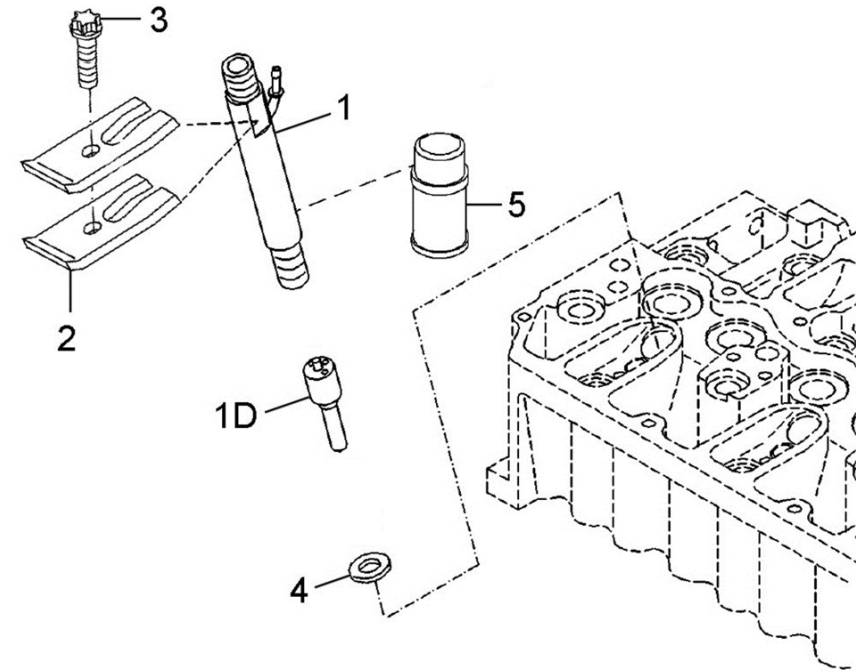

D_GI01_4_2 Injection Nozzle

Fig.	Ref.	Qty.	Descr.	Obs	From	UpTo
1	19626001	4	Fuel Injector			
1D	19426018G	4	Nozzle Element			
2	19426010	8	Flange			
3	19426011	4	Bolt			
4	19426012	4	Sealing Ring			
5	19426013	4	ANTI-RUST AGENT