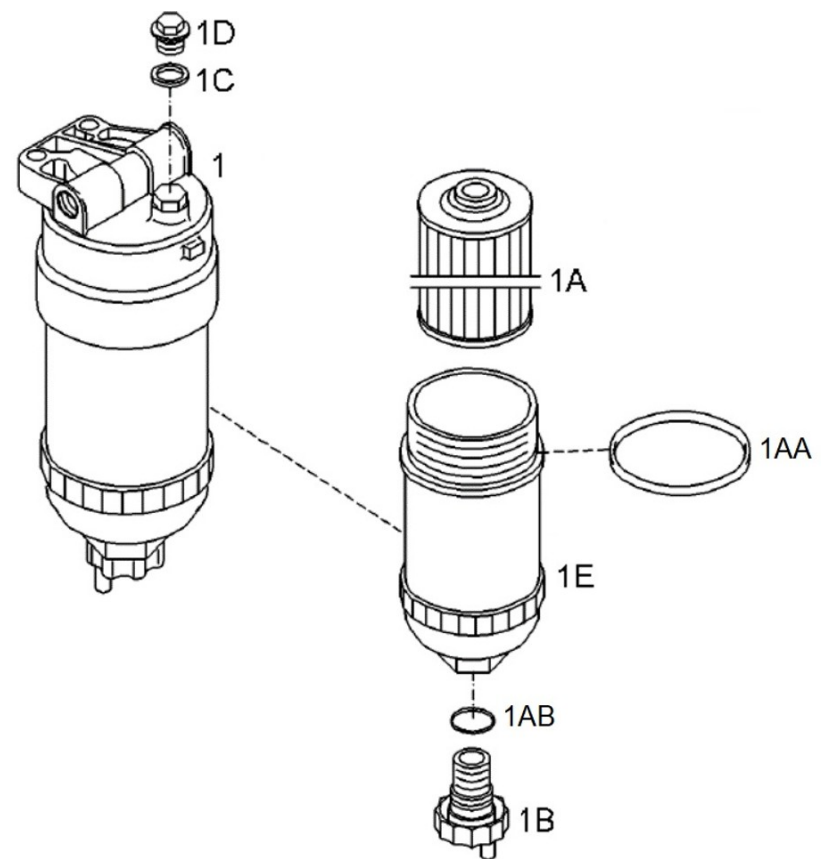

D_19424020 Fuel Filter

Fig.	Ref.	Qty.	Descr.	Obs	From	UpTo
1	19424020	1	SPin-ON Fuel FILT.			
1A	19424020.3	1	Pre Fuel Filter Element SDZ-165/205/280			
1AA	19424020.2	1	O-Ring D. 95X4			
1AB	19424020.4	1	O-Ring D. 12X2,5			
1B	19424020.5	1	DRAIN Valve			
1C	19421016	1	Sealing Ring			
1D	19420071	1	Screw Plug			
1E	19424020.8	1	Filter Housing