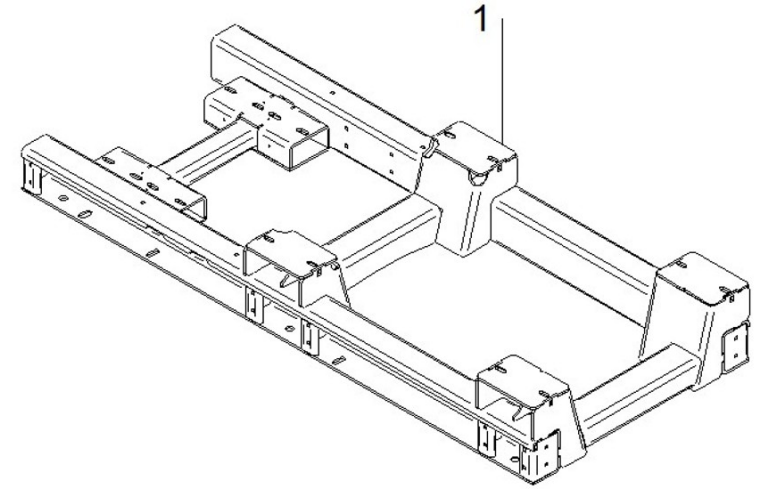

D_60594035 Chassis

Fig.	Ref.	Qty.	Descr.	Obs	From	UpTo
1	60594035	1	Engine Bed		06/09/2023