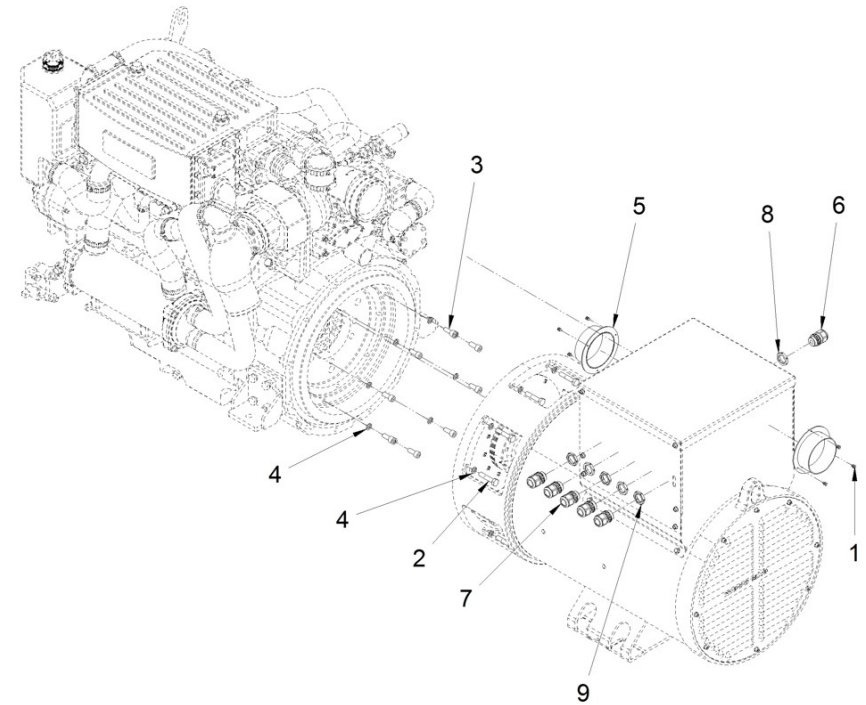

60594061 3 Phase MECC ALTE Alt. Kit (C)

Fig.	Ref.	Qty.	Descr.	Obs	From	UpTo
1	51058054	6	Aluminium Rivet 4.0 X 10			
2	52101313	12	Bolt DIN 931 M10-50 8.8			
3	52103308	8	Bolt DIN 912 M10-25 8.8			
4	53033010	20	Washer GROWER DIN 127-10			
5	60594042.64	2	Air TUBING D100			
6	60900304	1	Coneector Press PA Grey IP68 M16			
7	60900306	5	Connector Press CAPTOR-2000 M25 RAL7001			
8	60900307	1	Screw Connector Press PA Grey IP68 M16			
9	60900309	5	Screw Connector Press Captor-2000 M25			
NS	60900510	1	Emergency Stop PUSH BOTTOM			
NS	60900512	1	Stop PUSH BOTTOM Body			
NS	60900517	1	Cover,wiring			
NS	60974075.1	1	Fan Installation			
NS	60974077	1	Kit Fan Installation			
NS	60994072A	1	N Breaker BLUE TO SYStem ALT. 760mm			
NS	60994072G	1	W Breaker GRAY TO SYStem ALT. 760mm			
NS	60994072M	1	V Breaker BROWN TO SYStem ALT. 760mm			
NS	60994072N	1	U Breaker BLACK TO SYStem ALT. 760mm			
NS	60994085	1	FOUR PoleS 125 DISConnector			
NS	TR.1.5.6	2	Ring Terminal 1.5 Sec.