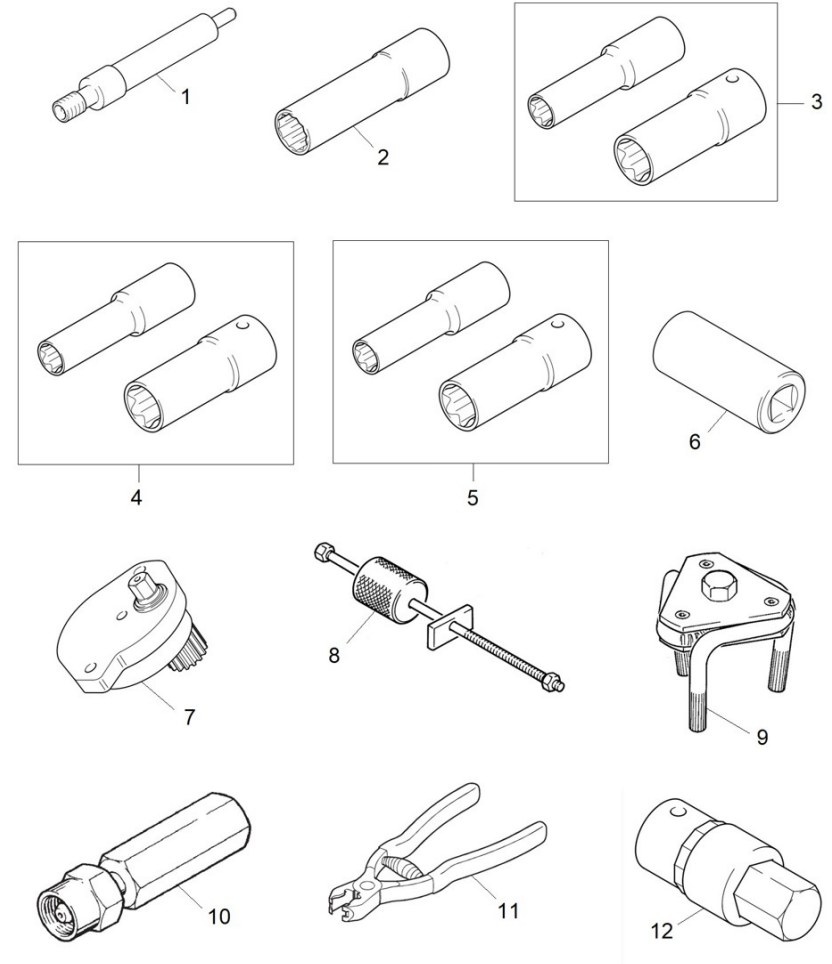

D_UTILSDZPRO_1 Special Tools 1/4

Fig.	Ref.	Qty.	Descr.	Obs	From	UpTo
1	UBP00006	1	Connector For Compression Tester			
2	UMSDZ001	1	Socket A/Flats 15 Long For Injector			
3	UMSDZ002	1	Torx Sockets Long Version			
4	UMSDZ003	1	Torx Sockets Long Version			
5	UMSDZ004	1	Torx Sockets Long Version			
6	UMSDZ005	1	Serrated Wrench Turning Injection Pump			
7	UMSDZ008	1	Assembly Tool For Front Crankshaft Seal			
8	UMSDZ010	1	Extractor			
9	UMSDZ011	1	Special Device Off Filter Cartridge			
10	UMSDZ012	1	Extractor Injector			
11	UMSDZ016	1	Cobra Clamp Pliers			
12	UMSDZ017	1	Screw Driver Socket