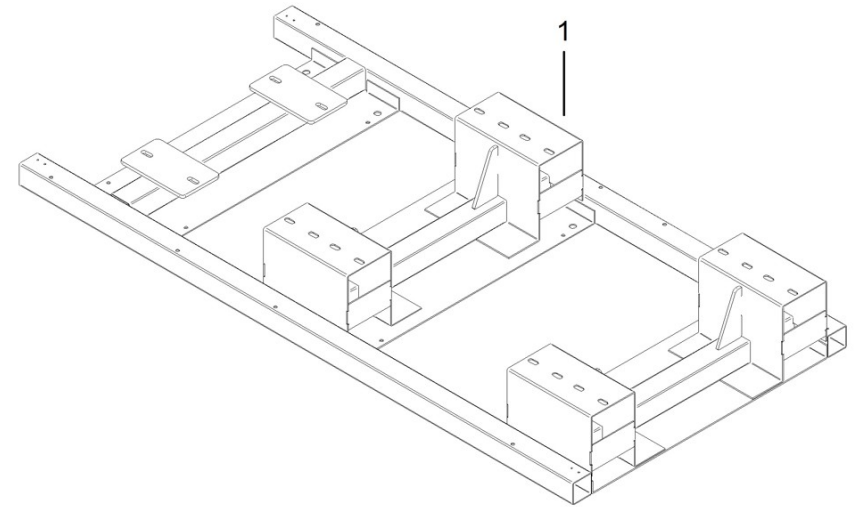

D_60594042.1 Genset Chassis

Fig.	Ref.	Qty.	Descr.	Obs	From	UpTo
1	60594042.1	1	Genset CHASSIS		05/04/2017	06/09/2023