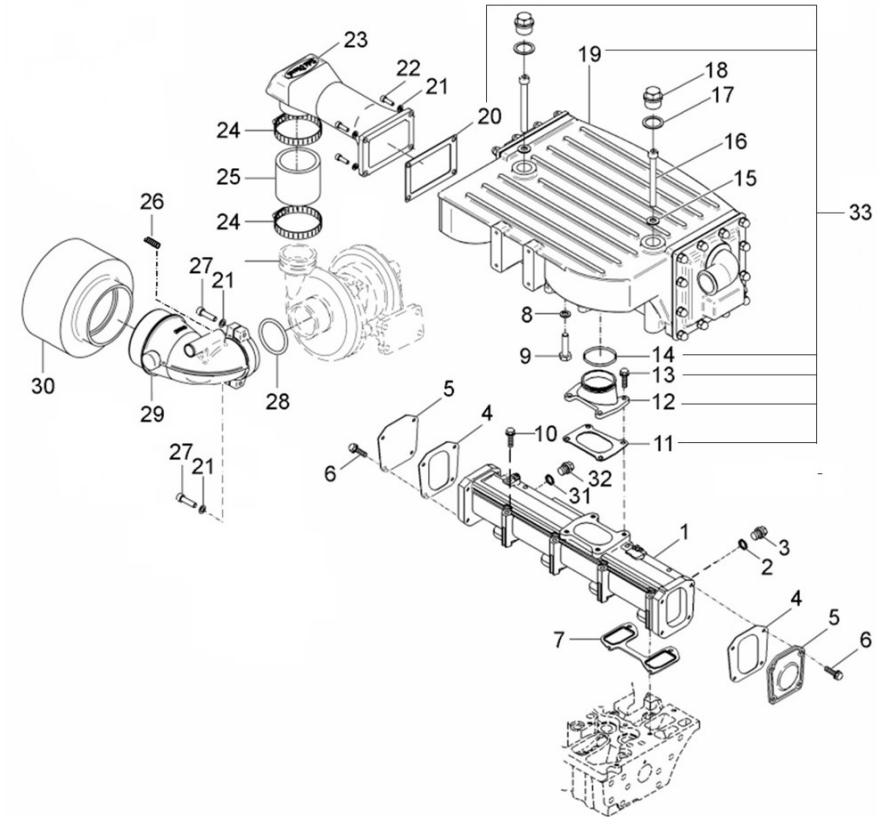

Genset 115 GT/GTC & 120 GTA/GTAC

Inlet & Exhaust

D_GI01_2_1		Inlet				
Fig.	Ref.	Qty.	Descr.	Obs	From	UpTo
1	19421080	1	CHARGE Air Pipe			
2	19420059G	1	SeallNG Ring			
3	19420063	1	Screw Plug			
4	19421047	1	Gasket			
5	19421045	1	Cover			
6	19420036	8	Screw			
7	19421063	2	Gasket			
8	53033008	2	Washer GROWER DIN 127-8			
9	52101311	2	Bolt DIN 931 M10-40 8.8			
10	19421012	8	HEXAGON Bolt			
11	19421034	1	Gasket			
12	19410014	1	Adaptor			
13A	52102158	4	Bolt DIN 933 M6-25 8.8			
13B	51030006	4	Washer DIN 125-6			
13C	53033006	4	Washer GROWER DIN 127-6			
14	19421033	1	O-Ring D. 70X5 VITON			
15	56000061	2	Washer 10-16-1,5			
16	52103321.2	2	Bolt DIN 912 M10-92 8.8		07/09/2017	
16	52103322	2	Bolt DIN 912 M10-95 8.8			07/09/2017
17	56000093	2	Washer 26-34-1,5			
18	51218759	2	Bolt DIN 910 M26X1.5			
19	19410016PB	1	Intercooler Assy Paint			
20	LOCT5900.50	1	LOCTITE 5900 50ml			
21	53038008	6	Washer DIN 6798-A 8			
22	52103257	4	Bolt DIN 912 M8-20 8.8			
23	19410017	1	Turbocharger, Adaptor			
24	54083079	2	GP Clamp 68-73 W4 STC			
25	19410030	1	Hose			
26	52111157	1	ROD DIN 913 M6-20 8.8			29/07/2019
26	52111257	1	ROD DIN 913 M8-20 8.8		30/07/2019	
27	52103259	2	Bolt DIN 912 M8-30 8.8