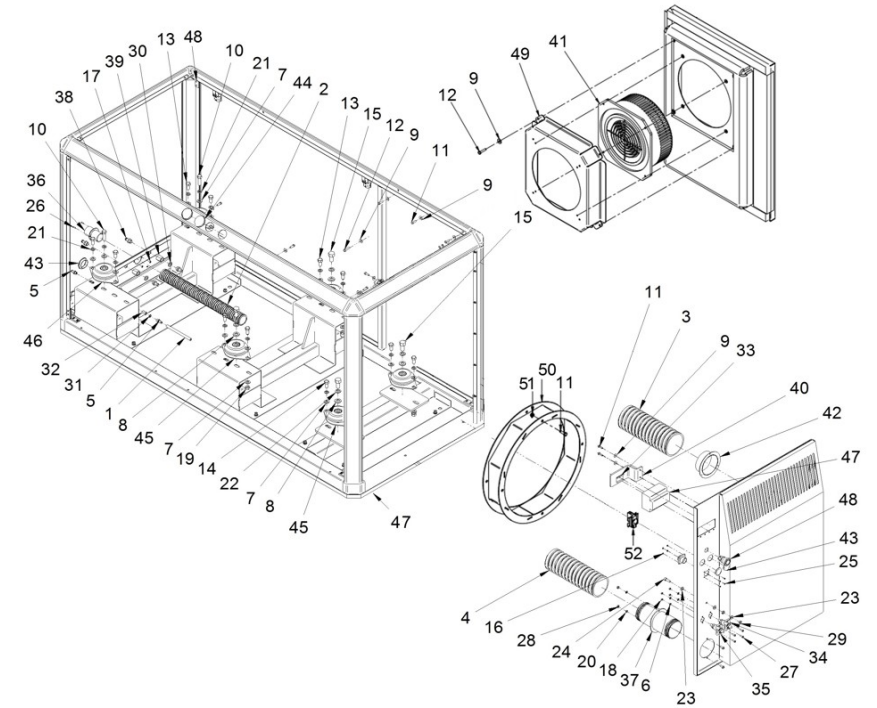

D_SDZ165GTST_09_2 Cabin Kit

Fig.	Ref.	Qty.	Descr.	Obs	From	UpTo
1	M80501006	1.0	Hose D.10-6			
2	M87504252	2.0	Water Intake Hose (HQ) D. 42-52			
3	M8850102114	1.0	Exhaust Hose D. 102			04/03/2024
3	M885710200	1.0	Air Aspiration Hose D. 102		04/03/2024	
4	M885090102	1.0	Exhaust Hose D. 90			
5	13814072	2	Straight Hose Connector 1/8" NPTF			
6	51030005	4	Washer DIN 125-5			
7	51030012	27	Washer DIN 125-12			
8	51030016	4	Washer DIN 125-16			
9	51031006	11	Washer DIN 9021 6			
10	52101373	2	Bolt DIN 931 M12-100 8.8			
11	52102157	15	Bolt DIN 933 M6-20 8.8			
12	52102159	4	Bolt DIN 933 M6-30 8.8			
13	52102358	9	Bolt DIN 933 M12-25 8.8			
14	52102359	4	Bolt DIN 933 M12-30 8.8			
15	52102461	4	Bolt DIN 933 M16-40 8.8			
16	52120003	4	Nut DIN 934 M3 8.8			
17	52120004	4	Nut DIN 934 M4 8.8			
18	52120005	4	Nut DIN 934 M5 8.8			
19	52120012	12	Nut DIN 934 M12 8.8			
20	53033006	2	Washer GROWER DIN 127-6			
21	53033012	14	Washer Grower DIN 127-12			
22	53033016C	4	Washer			
23	54030008	6	Washer DIN 125-8 INOX.			
24	54103258	1	Bolt DIN 912 M8-25 INOX.			
25	54118004	4	Bolt DIN 7985 M3-10 INOX			
26	54118054	2	Bolt DIN 7985 M4-10 INOX			
27	54118106	4	Bolt DIN 7985 M5-16 INOX			
28	54120006	2	Nut DIN 934 M6 INOX			
29	54120008	4	Nut DIN 934 M8			
30	56000073	2	Copper Washer 16-23-1,5