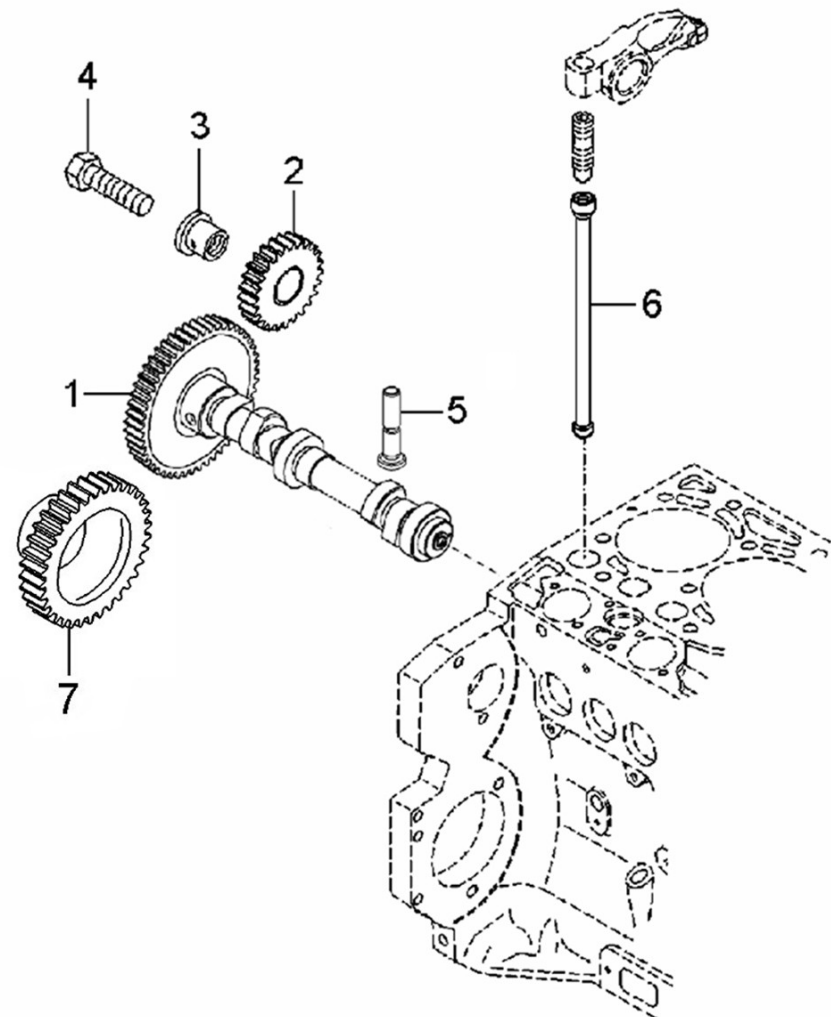

D_GJ01_1_3

Valve Drive

Fig.	Ref.	Qty.	Descr.	Obs	From	UpTo
1	19422045	3	Rocker ARM Bracket			
2	19422045.1	1	Rocker ARM Bracket			
3	19422045.5	1	Rocker arm bracket			
4	19422042	8	Rocker ARM			
5	19422053	10	HEXAGON Bolt			
6	19422047	8	CIRClip			
7	19622044	8	Screw Adjusting			
8	19422052	8	Nut			

D_GI01_1_4 Timing Parts

Fig.	Ref.	Qty.	Descr.	Obs	From	UpTo
1	19422035G.1	1	CamShaft			04/12/2019
2	19422065	1	TOOTHED Gear			
3	19422067	1	THREADED PIECE			
4	19422066	1	HEXAGON Bolt			
5	19422061.1	8	Tappet			
6	19422041	8	PUSHROD			
7	19421124	1	Toothed Gear			