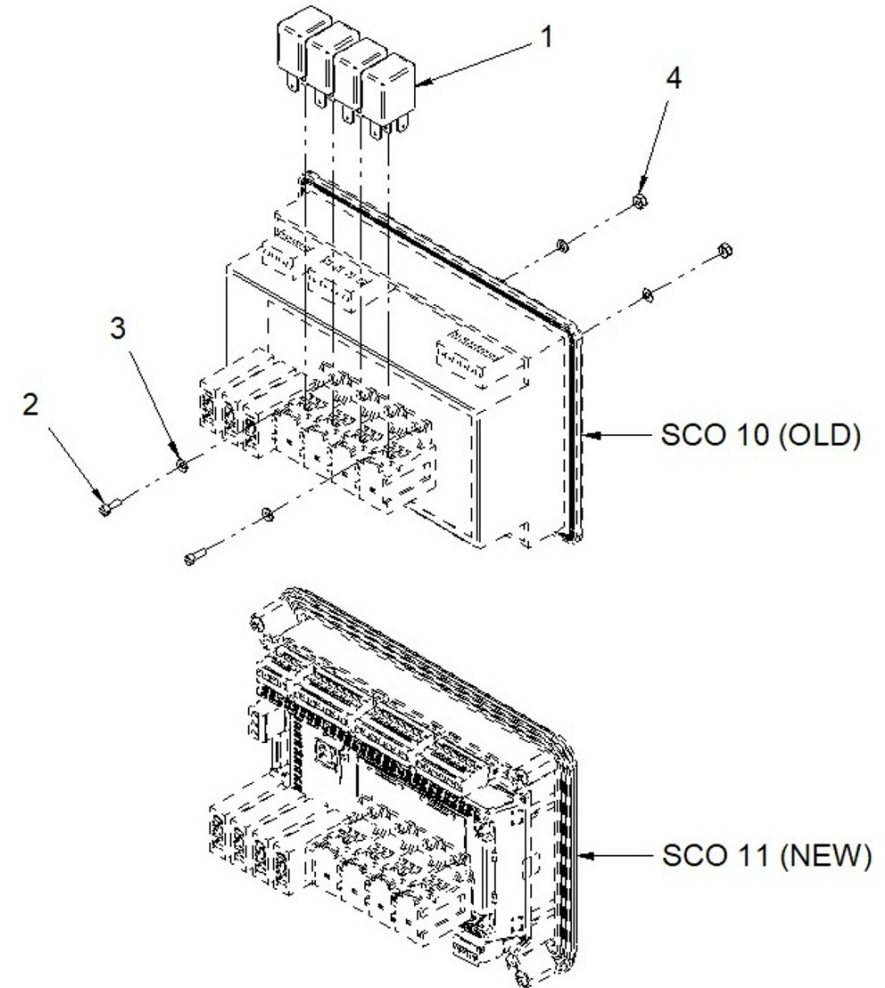

D_PANELGRUPO1_01 Spare Parts List for Generator Panel

Fig.	Ref.	Qty.	Descr.	Obs	From	UpTo
1A	60900091	4	MICRO Relay 12V 12-20			
Figure A for 12V System						
1B	60900092	4	MICRO Relay 24V 24-10			
Figure b for 24V System						
2	54108003	2	Bolt DIN 84 M3-8 INOX.			
3	51030003	4	Washer DIN 125-3			
4	52120003	2	Nut DIN 934 M3 8.8			
NS	60972106	1	System Back Panel			
NS	60972124	1	SCO 10 Panel Screw Bracket			
NS	62900001	1	Rail Guide For Modular Micro Relay Holder - Fusible		31/03/2023	
NS	62972123	1	Electrical System Back Panel SCO 11			
NS	62972124	1	SCO 11 Pamel Screw Bracket