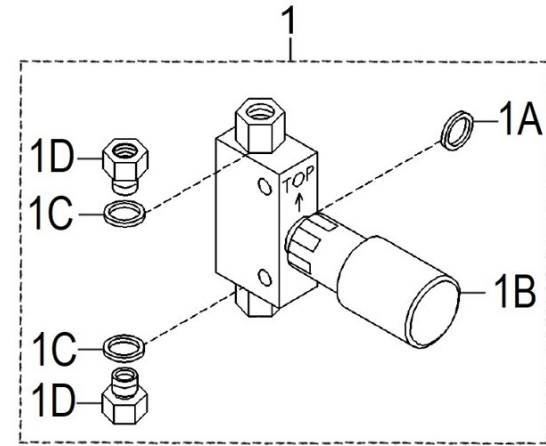

D_19424050 Hand Pump

Fig.	Ref.	Qty.	Descr.	Obs	From	UpTo
1	19424075	1	Kit Fuel Pump			
1A	19424050.1	1	Sealing Ring			14/11/2019
1B	19424050.2	1	Hand Pump			14/11/2019
1C	19424078	2	Gasket			14/11/2019
1C	56000077	2	Washer 18-23-1,5		14/11/2019	
1D	19424050.3	2	Adapter NIPPLE			14/11/2019
1D	19424079	2	Manual Pump gasoil Fitting		14/11/2019