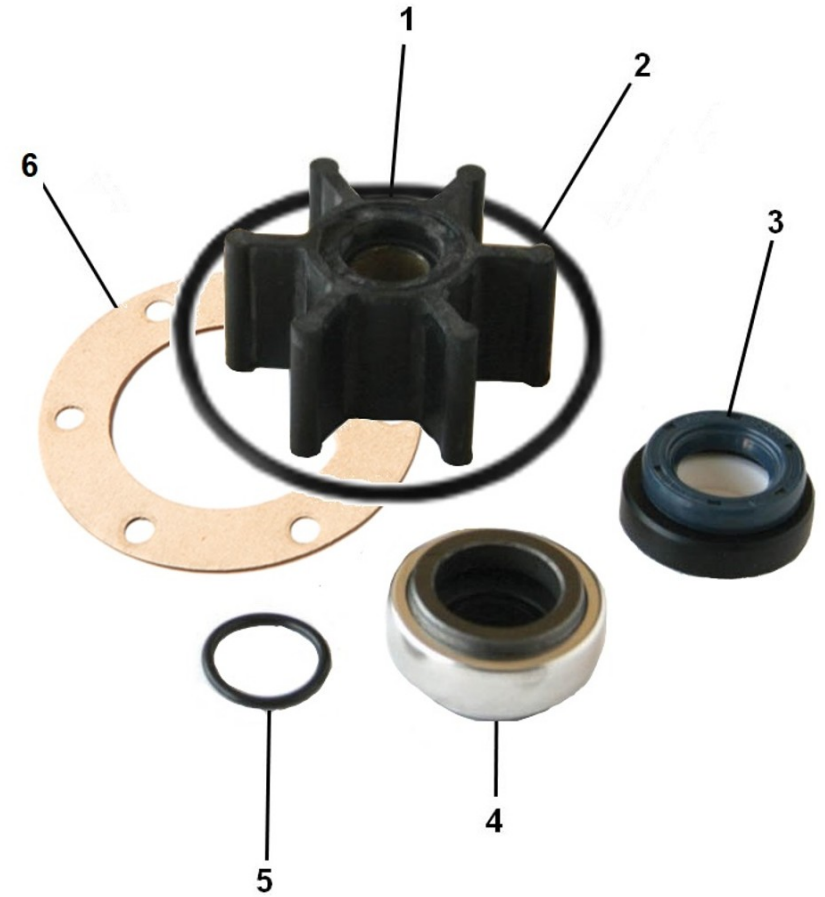

D_SDZ109EGTDN_10_3 Repair Kit Water Pump

Fig.	Ref.	Qty.	Descr.	Obs	From	UpTo
1	39411008	1	1" L.68 Impeller			
2	19420221	1	O-Ring D. 82X4 VITON			
3	36511020	1	Seal 16-30-7			
4	36511019	1	Seal			
5	33311013	1	O-Ring D. 15X2			
6	34711003	1	Gasket Cover