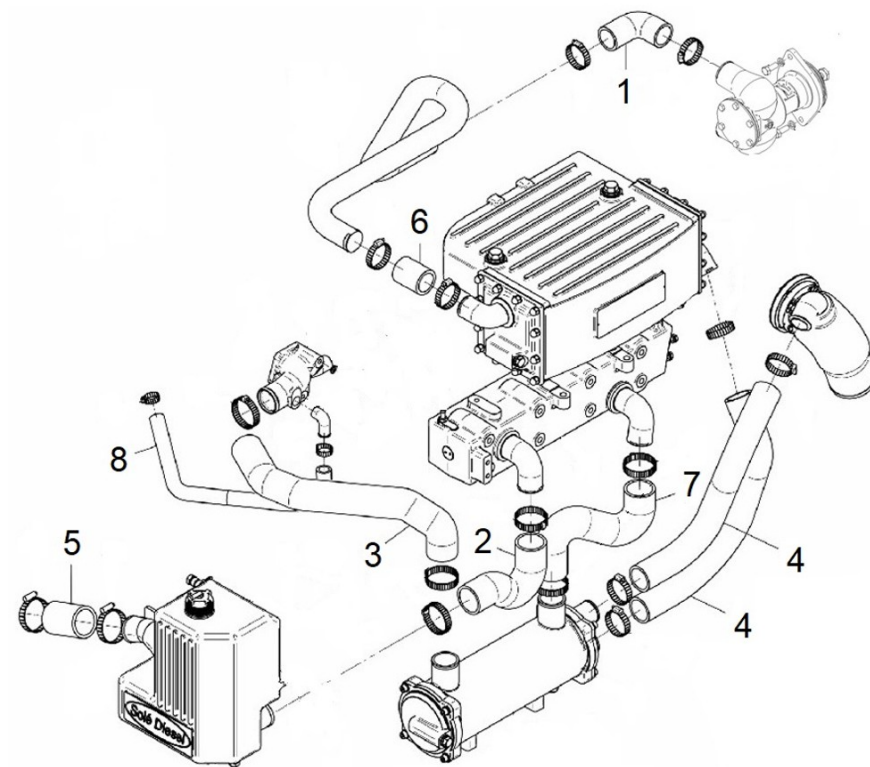

19411103G Pipe Rubber Set SDZ-165 Genset V.S.

Fig.	Ref.	Qty.	Descr.	Obs	From	UpTo
1	19411015	1	Elbow			
2	19411019	1	Hose			
3	19411020	1	Hose			
4	19411037	2	Pipe 42-52-580			
5	19411043	1	Pipe 48-60-85			
6	19411045	1	Pipe 42-54-90			
7	19611020G	1	Hose			
8	M81560022	1.0	Cooling Hose SDZ Group Earth Isolated D. 22