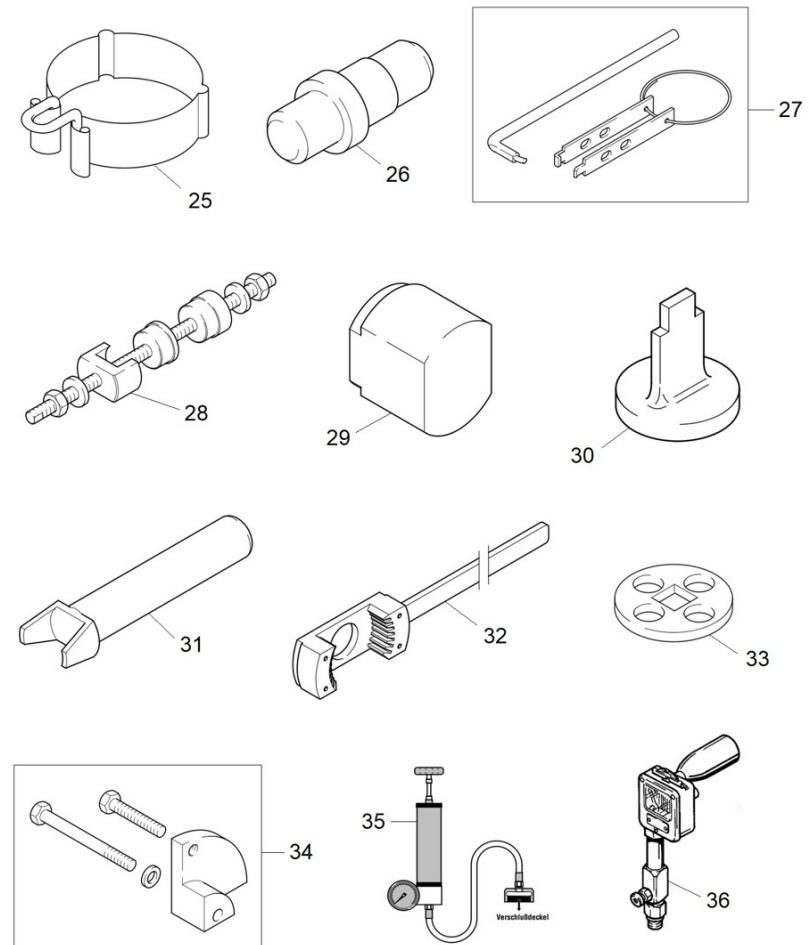

D_UTILSDZPRO_3 Special Tools 3/4

Fig.	Ref.	Qty.	Descr.	Obs	From	UpTo
25	UMSDZ035	1	Piston Ring Compressor			
26	UMSDZ036	1	Assembly Tool For Small End Bush			
27	UMSDZ037	1	Puller For Front And Rear Crakshaft Seal			
28	UMSDZ040	1	Assembly Tool For Camshaft Sleeves			
29	UMSDZ041	1	Assembly Tool For Cylinder Liner			
30	UMSDZ042	1	Assembly Tool For Pressure Control Valve			
31	UMSDZ043	1	Assembly Tool For Thermostat			
32	UMSDZ044	1	Dolly For Air Compressor Gear			
33	UMSDZ069	1	Turning Device			
34	UMSDZ070	1	Measuring Device For Control Rod			
35	UMSDZ058	1	Pressure Pump for Tightness Testing Coolant System			
36	UMSDZ059	1	Compression Tester