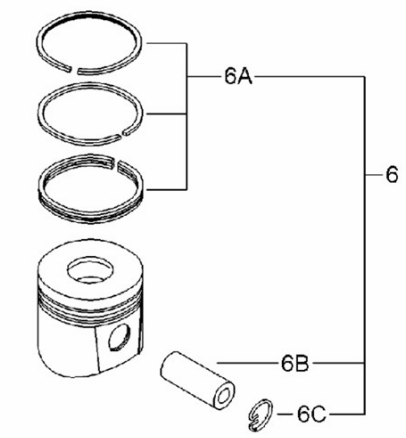

D_GI01_1_8 Piston & Connecting Rod

Fig.	Ref.	Qty.	Descr.	Obs	From	UpTo
1	19422012	4	Connecting Rod			
2	19422033	4	BIG END Bush			
3	19422013	8	Bolt,connecting rod			
4	19422009	8	ClampING Bush			
5A	19422014	4	BIG END Bearing Std.			
5B	19422015	4	BIG END Bearing -0,25			
5C	19422016	4	BIG END Bearing -0,50			
6	19422001G.1	4	Piston			
6A	19422006	4	Set OF PIST. RingS			
6B	19422011.1	4	Piston Pin			
6C	19422006G.1	8	Set of Pist. Rings