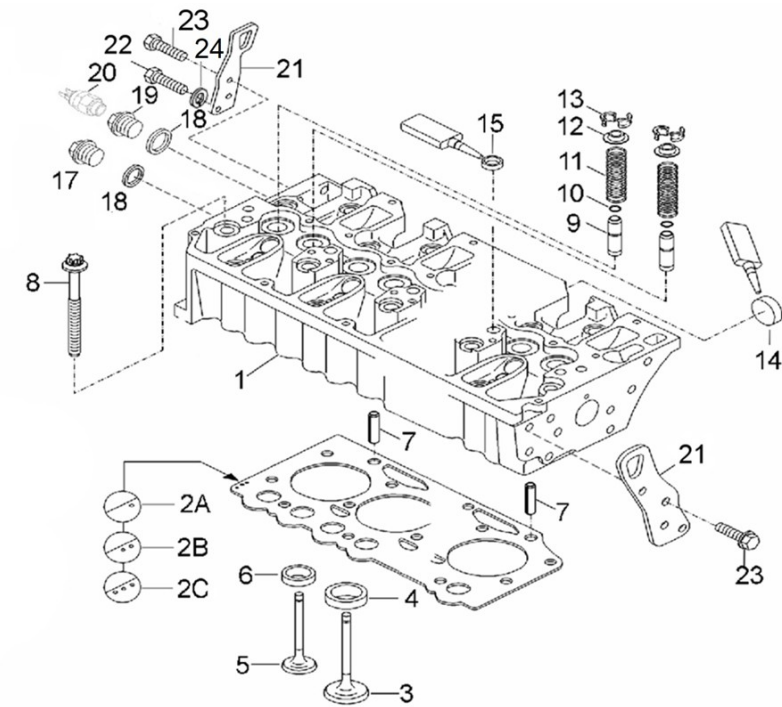

D_GJ01_1_1		Cylinder Head				
Fig.	Ref.	Qty.	Descr.	Obs	From	UpTo
1	19421001G	1	Cylinder Head			
2A	19421004	1	Cylind.Head Gasket 1,54 mm			
2B	19421004.1	1	Cylind.Head Gasket 1,64 mm			
2C	19421004.2	1	Cylind.Head Gasket 1,74 mm			
3	19522055	4	Intake Valve			
4A	19421061	4	Valve Seat INSERT			
4B	19421061.1	4	OverSIZE Valve Seat INSERT - 1ST			
4C	19421061.2	4	OverSIZE Valve Seat INSERT - 2nd			
5	19522056	4	Exhaust Valve			
6A	19421062	4	Valve Seat INSERT			
6B	19421062.1	4	OverSIZE Valve Seat INSERT - 1A			04/12/2019
6C	19421062.2	4	OverSIZE Valve Seat INSERT - 2nd			04/12/2019
7	19421007	2	ClampING Bush			
8	19421005	18	Bolt,cylinder head			
9A	19421002A	8	Valve Guide			
9B	19421002.1	8	OverSIZE Valve Guide - 1ST			
9C	19421002.2	8	OverSIZE Valve Guide - 2nd			
10	19422054	8	O-Ring			
11	19422057	8	COMPRESSION Spring			
12	19422058	8	VALV.Spring RETAIN			
13	19422059	16	Valve COLLET			
14	19420011	3	Plug			
15	19421008	3	CORE Hole Plug			
16	56000069	1	Washer 14-20-1,5			
17	19420071.1	1	Screw Plug		22/11/2017	
17	60900988	1	Temperature Sensor			21/11/2017
18	19421016	2	SeallNG Ring			
19	19417003	1	Adapter Plug			
20	60994070	1	Thermo-switch 110°			
21	19410020	2	Bracket			
22	52102309	2	Bolt DIN 933 M10-30 8.8			