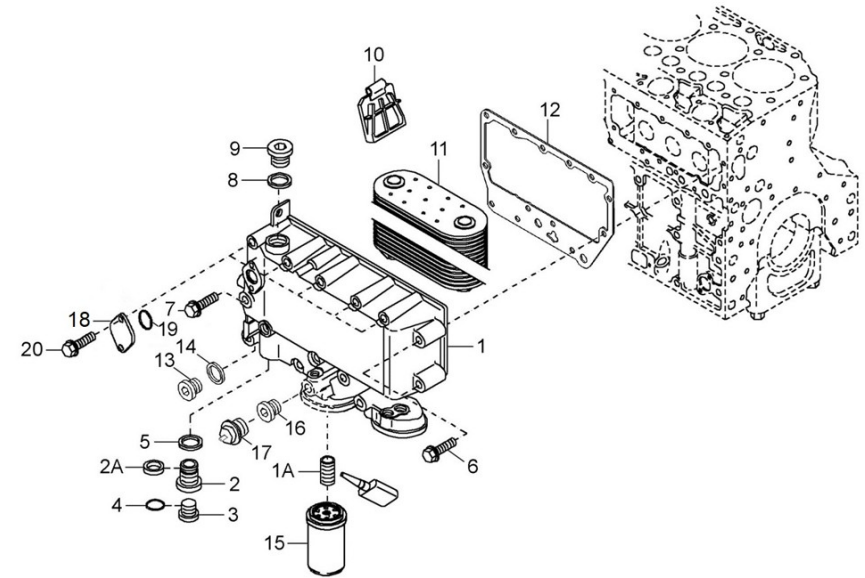

D_GI01_1_14		Oil Cooler			
Fig.	Ref.	Qty.	Descr.	Obs	From UpTo
1	19422110	1	Oil Cooler Box		04/12/2019
1A	19422114	1	Bush		
2	19422111	1	COLLAR Screw		
2A	19422115	1	Sealing Ring		
3	19422112	1	Plug		09/12/2019
4	19422113	1	O-Ring		
5	19422118	1	Sealing Ring		
6	19422120	3	HEXAGON Bolt		
7	19422124	10	HEXAGON Bolt		
8	19421019	1	Sealing Ring		
9	19422125	1	Screw Plug		09/12/2019
10	19422116	1	CORE Hole Plug		
11	19422117	1	Oil Cooler		
12	19424084	1	Gasket		
13	19424088	1	Screw Plug		04/12/2019
14	19424082	1	Sealing Ring		
15	19424051	1	Oil Filter Element SDZ 165/205/280		
16	19417001	1	Plug		
17	60900985	1	Pressure Sensor		
18	19422123	1	BLANK Flange		
19	19422121	1	O-Ring		
20	19422122	2	HEXAGON Bolt