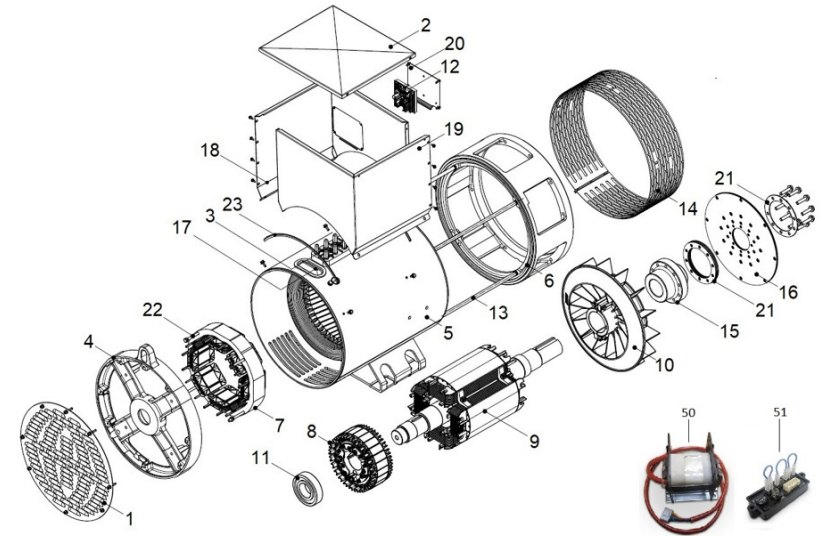

D_605113130Z3 Alternator Spare Parts TYPE B 115GT Y 100 GTA UP TO 29/12/2021

Fig.	Ref.	Qty.	Descr.	Obs	From	UpTo
1	605113130Z3.4	1	Rear Seal			
2	605113130Z3.5	1	Terminal Box Lid			
3	605113085Z5.1	1	Terminal Board 8 Pin			
4	605113085Z5.2	1	Non Drive end Bracket			
5	605113130Z3.8	1	Frame and Stator 1L			
6	605113130Z3.9	1	Drive end Bracket MD 35/2			
7	605113085Z5.5	1	Exciter Stator H-55 8P - S/L			
8	605113085Z5.6	1	Excit. Armat. H-55 8P + Diodes T30 - S/L			
9	605113130Z3.12	1	Rotor Assy 1L MD35-B14			
10	605113085Z5.8	1	Fan			
11	605113085Z5.9	1	Rear Bearing 6311-2RS C3			
12	60500023.1	1	Electronic Regulator DSR			
13	605113130Z3.15	4	Cover Stay Bolt 34-L			
14	605113085Z5.11	1	Protection Screen MD35			
15	605113085Z5.12	1	Coupling Hub SAE 10 - 11,5 - 14			
16	605113085Z5.13	1	Disc Plates SAE 11,5			
17	605113130Z3.19	1	Cable Grommet, 90mm Hole			
18	605113130Z3.20	1	High Terminal Board, Front Panel			
19	605113130Z3.21	1	High Terminal Board, Rear Panel			
20	605113130Z3.22	1	Regulator Carrying Panel x Loophole			
21	605113085Z5.16	2	Disc Locking Ring			
22	605113130Z3.24	1	Exciter Stay Bolt			
23	605113130Z3.25	2	PVC Rubber Profile			
50	60511386P	1	PD500 Parallel Device			
51	60511387P	1	PD-I Parallel Device			
NS	605113130Z3.2	1	Kit Terminal Box Painted(2+96+97+98+178)			
NS	605113130Z3.3	1	Kit USB2DxR			
NS	60511315.1.11	1	Diode Bridge T30