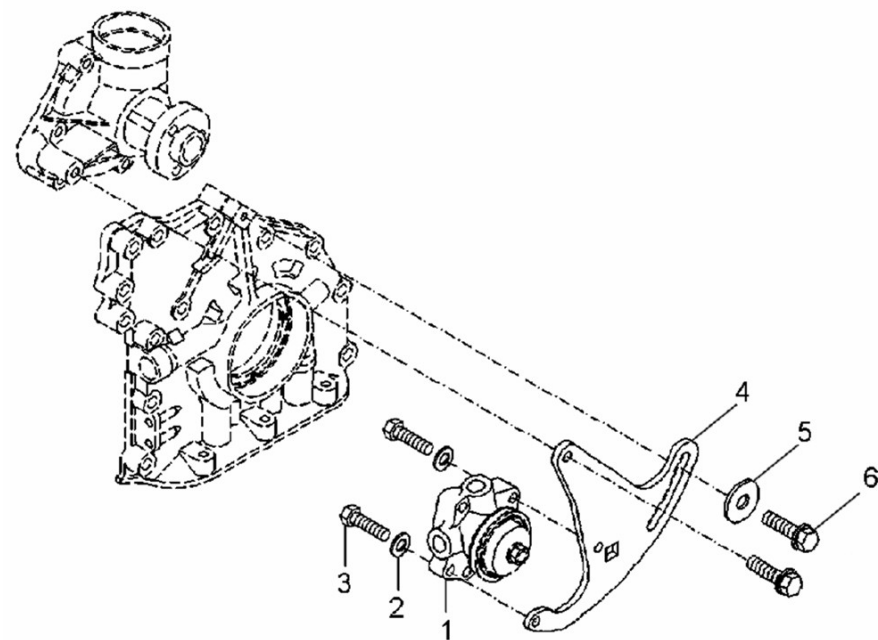

D_GJ01_4_6 Feed Pump

Fig.	Ref.	Qty.	Descr.	Obs	From	UpTo
1	19424040G	1	Fuel Pump			
2	19424043	2	Spring Washer			
3	52103258	2	Bolt DIN 912 M8-25 8.8			
4	19424041.1	1	Clamping Strap			
5	19424047.1	1	Plain Washer			
6	19424006	2	HEXAGON Bolt