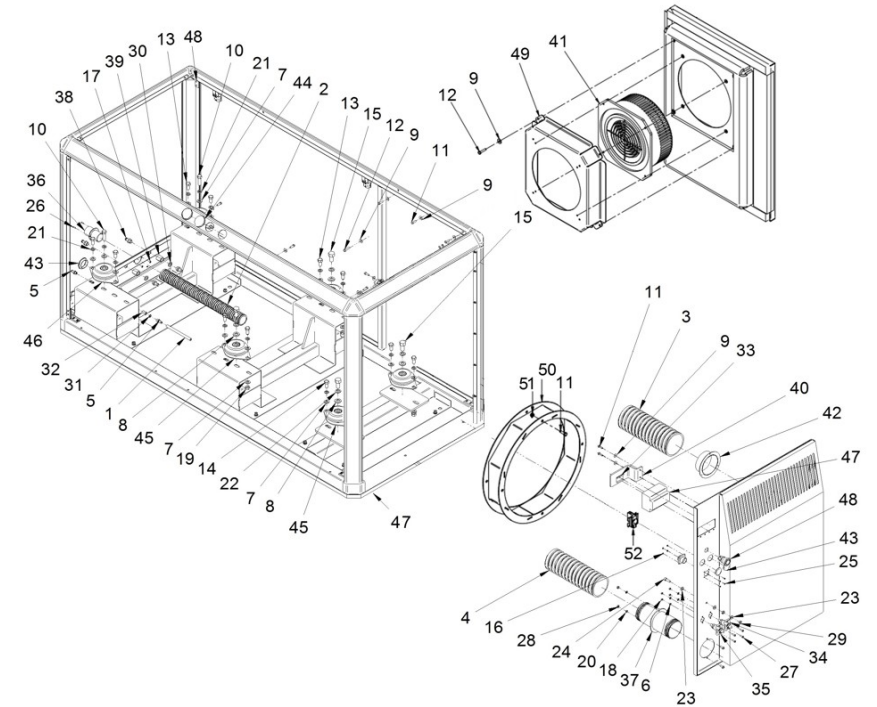

D_SDZ165GTST_09_2 Cabin Kit

Fig.	Ref.	Qty.	Descr.	Obs	From	UpTo
31	57000361	2	Washer 10-14-1,5			
32	60573041.39	1	ROD Coupling 1/8 BSP			
33	60573041.64	1	Switch Disconnecter Omega Bracket			
34	60573047	1	Battery Plug IN			
35	60573048	1	Battery Plug IN			
36	60594026	1	Water Wall Bushing D.42			
37	60594028	1	Exhaust Wall PASS D90			
38	60594041.39	4	Gasoil Wall Bushing D12 MALE			
39	60594041.40	2	ROD Coupling 3/8 BSP			
40	60594042.42	1	Switch Disconnecter Bracket			
41	6057A050	1	Centrifugal Fan PSB 230V		01/01/2022	
41	60594042.44	1	Fan HJEM 25 M4 (CASALS)			29/12/2021
42	60594042.64	1	Air TUBING D100			
43	60900508	2	Shutter 31			
44	60900514	2	Shutter 44			
45	61674001	4	Engine Mount Type F 40 SHA M16 H 41			
45	61674007	4	Engine Mount Type F BRB 110 A40 SHA M16 H 41		14/04/2023	
46	61674002	2	Engine Mount Type F 35 SHA M12 H 41			
46	61674006	2	Engine Mount Type F BRB 110 A40 SHA M12 H 41		14/04/2023	
47	60594042.10	1	BASEBOARD			
48	60573041.43	4	L Fastening Bracket			
49	6057A041.23B	1	Air Outlet Aluminium Sheet Box		01/01/2022	
50	60594042.25G	1	Spacer Ring		01/01/2022	
51	51123006	4	Nut DIN 985 M6 5.6		01/01/2022	
52	60900511	1	Stop PUSH BOTTOM Body			
NS	60594042.62	1	Dry Exhaust Cover			
NS	60972074	1	0,44 M. Back Panel To Alt. Wiring Ground			
NS	60972090	2	TER. PROTECTIVE 20 RED			
NS	60972091	3	TER. PROTECTIVE 20 BLACK			
NS	60972093	1	TER. PROTECTIVE 28 BLACK			
NS	60974049	1	RED Battery POSITIVE Wiring