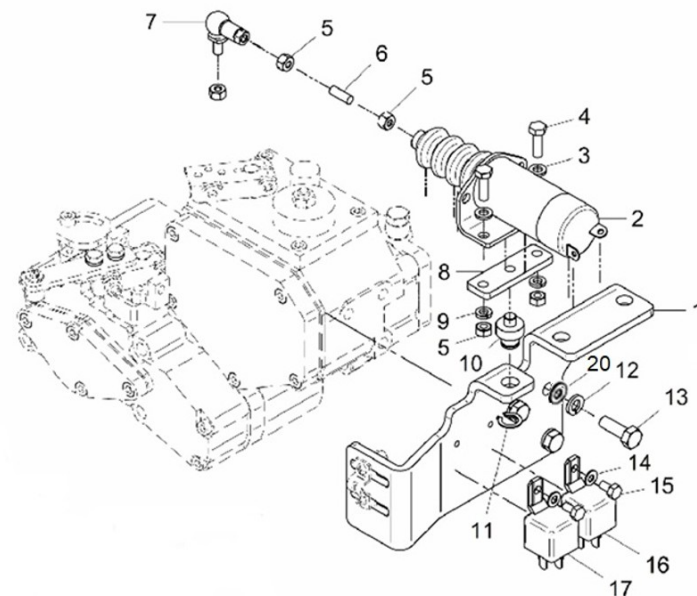

D_GJ01_5_5 24V Electrical Wiring

Fig.	Ref.	Qty.	Descr.	Obs	From	UpTo
1	19419001	1	Bracket,Engine Control			
2	19424025	1	Solenoid 24V ETS			
3	51030006	2	Washer DIN 125-6			
4	52102157	2	Bolt DIN 933 M6-20 8.8			
5	52120006	4	Nut DIN 934 M6 8.8			
6	52111163	1	ROD DIN 913 M6-50 8.8			
7	19419003.1	1	Mechanical Bearing			
8	19419005	1	Bracket			
9	53033006	2	Washer GROWER DIN 127-6			
10	19419006	1	Shaft			
11	53040012	1	CIRClip DIN 471 E-12			
12	53033008	3	Washer GROWER DIN 127-8			
13	52102257	3	Bolt DIN 933 M8-20 8.8			
14	51030005	2	Washer DIN 125-5			
15	54102103	2	Bolt DIN 933 M5-8 INOX.			
16	17417005.1	1	Relay 24V 24-22A			
17	19017005	1	Relay 24V 24/22A			
18	60994201.1G	1	SD109/165 Electrical Wiring Genset			
19A	60938210I	1	Genset Wiring Ext. 3 M. CPC			
19B	60985210I	1	Genset Wiring Ext. 4 M. CPC			
19C	60985210.12I	1	Genset Wiring Ext. 12 M. CPC			
19D	60985210.24I	1	Genset Wiring Ext. 24 M. CPC			
20	51030008	3	Washer DIN 125-8			
NS	60900028	1	Diode 25A. DS-1712A