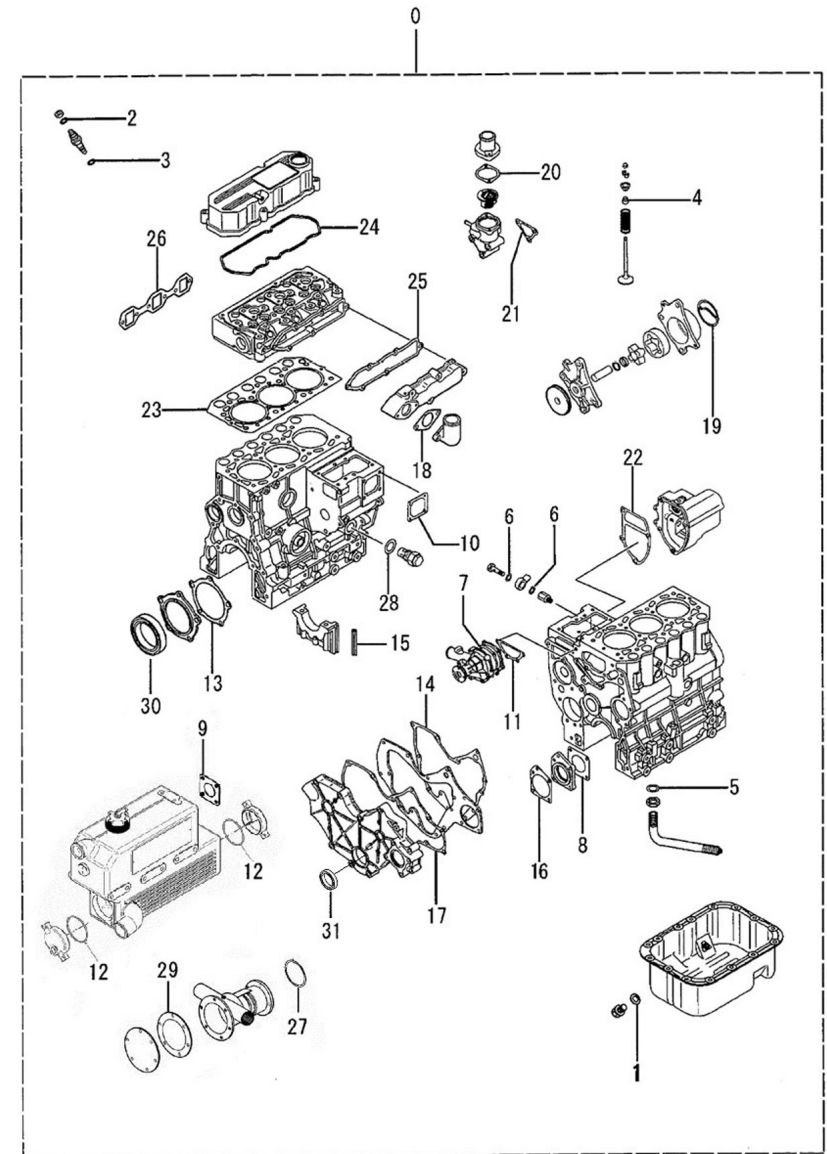

D 17220101G Gasket Kit

Fig.	Ref.	Qty.	Descr.	Obs	From	UpTo
0	17220101G	1	Gasket Kit			
1	17420031	2	Gasket,Oil DRAIN			
2	17424025G.1	3	Gasket Fuel Return (Genset)			
3	13824013	3	Injector Washer			
4	13222054	6	Seal Valve Stem			
5	17024001	1	Gasket			
6	17322021	4	Gasket			
7	13221041	1	Gasket Water Pump			
8	13120047	1	Gasket Water Pump			
9	15113043	1	Exhaust Elbow Gasket			
10	13223014	1	Gasket Cover			
11	13221022	1	Gasket Water Pump			
12	13811007	2	O-Ring D. 57X2,5			
13	17220016	1	Gasket, Oil Seal Case			
14	17220018	1	Gasket, Front Plate			
15	17220002	4	Seal, Side			
16	17220038	1	Gasket, Housing			
17	17220040	1	Gasket, Gear Case			
18	17221034	1	Gasket, Inlet Pipe			
19	17224041	1	Packing, Body			
20	17221031	1	Gasket,Thermostat			
21	17221033	1	Gasket, Thermostat Case			
22	17223033	1	Gasket, Governor Case			
23	17221004	1	Gasket, Cylinder Head			
24	17221010	1	Gasket, Rocker Cover			
25	17221032	1	Gasket, Inlet Cover			
26	17221035	1	Gasket, Exhaust Manifold			
27	17011007	1	O-Ring D. 57X3			
29A	31211003	1	Gasket Cover			
29B	37611003	1	O-Ring D. 57x1,5			01/06/2022
29B	37611005	1	O-Ring D. 57X1,78			02/06/2022