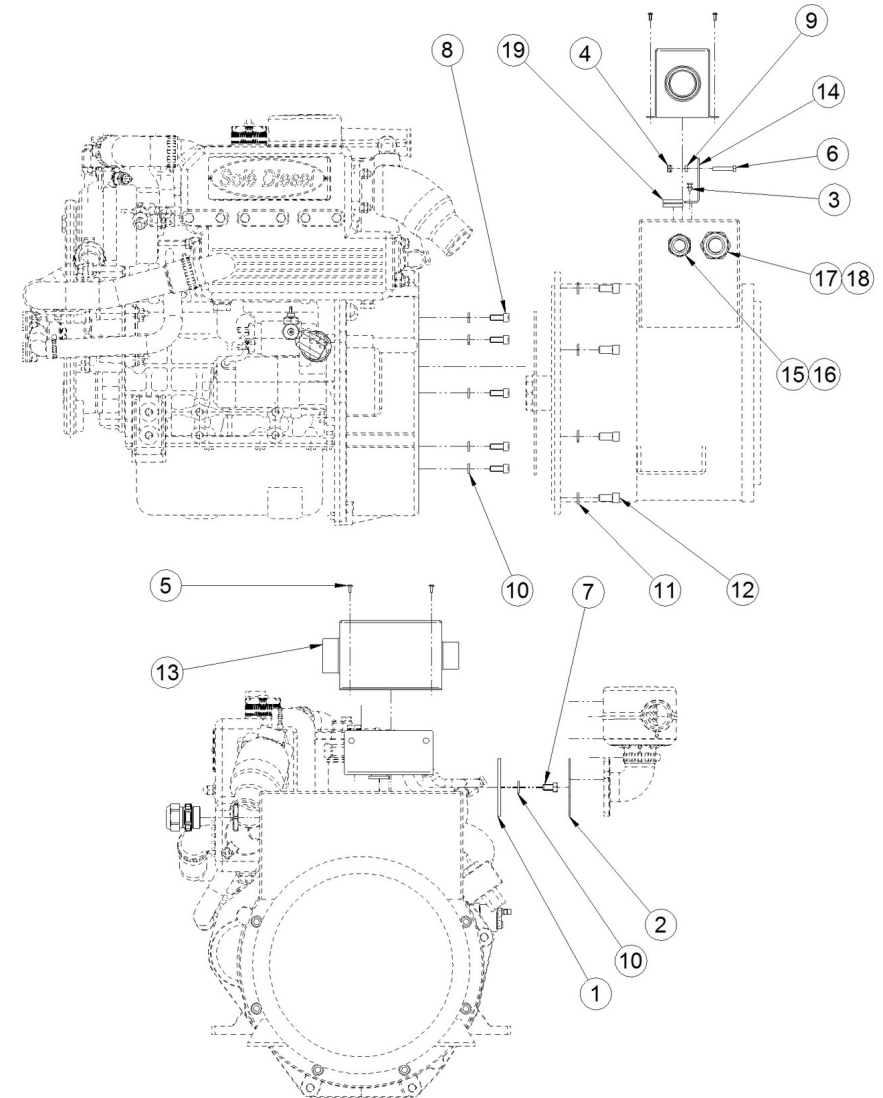

Genset 11 GT/GTC & 14 GTA/GTAC

Genset Alternator Kit

D 60572062 Alternator Kit Without Canopy

Fig.	Ref.	Qty.	Descr.	Obs	From	UpTo
0	51058054	4	Aluminium Rivet 4.0 X 10			
1	17210029	1	Air Elbow Flange			
2	17221034	1	Gasket, Inlet Pipe			
4	51123005	4	Nut DIN 985 M5 5.6			
5	51918054	4	Bolt DIN 7981C 3,5-9,5			
6	52102110	2	Bolt DIN 933 M5-30 8.8 CINCADO			
7	52102256	2	Bolt DIN 933 M8-16 8.8			
8	52103257	8	Bolt DIN 912 M8-20 8.8			
9	52120005	2	Nut DIN 934 M5 8.8			
10	53033008	14	Washer GROWER DIN 127-8			
11	53033010	8	Washer GROWER DIN 127-10			
12	60539017	8	ALT. SINCRO FASTENING Bolt			
13	60573041.71	1	REGULATOR Bracket Box			
14	60573041.72	1	VOLT REGULATOR Bracket Box			
15	60900306	1	Connector Press CAPTOR-2000 M25 RAL7001			
16	60900309	1	Screw Connector Press Captor-2000 M25			
17	60900310	1	Connector Press CAPTOR-2000 M32 RAL7001			
18	60900311	1	Screw Connector Press Captor-2000 M32			
19	60900517	1	Cover,wiring			
NS	51030005	8	Washer DIN 125-5	☒		
NS	52102104	2	Bolt DIN 933 M5-10 8.8	☒		
NS	53104257	4	Bolt DIN 7984 M8-20 12.9	☒		
NS	60900510	1	Emergency Stop PUSH BOTTOM	☒		
NS	60900511	1	Stop PUSH BOTTOM Body	☒		
NS	60972072A	1	N BLUE Breaker TO ALT. SYStem	☒		
NS	60972072G	1	W GRAY Breaker TO ALT. SYStem	☒		
NS	60972072M	1	V BROWN Breaker TO ALT. SYStem	☒		
NS	60972072N	1	U BLACK Breaker TO ALT. SYStem	☒		
NS	60972085	1	FOUR PoleS 16A DISConnector	☒