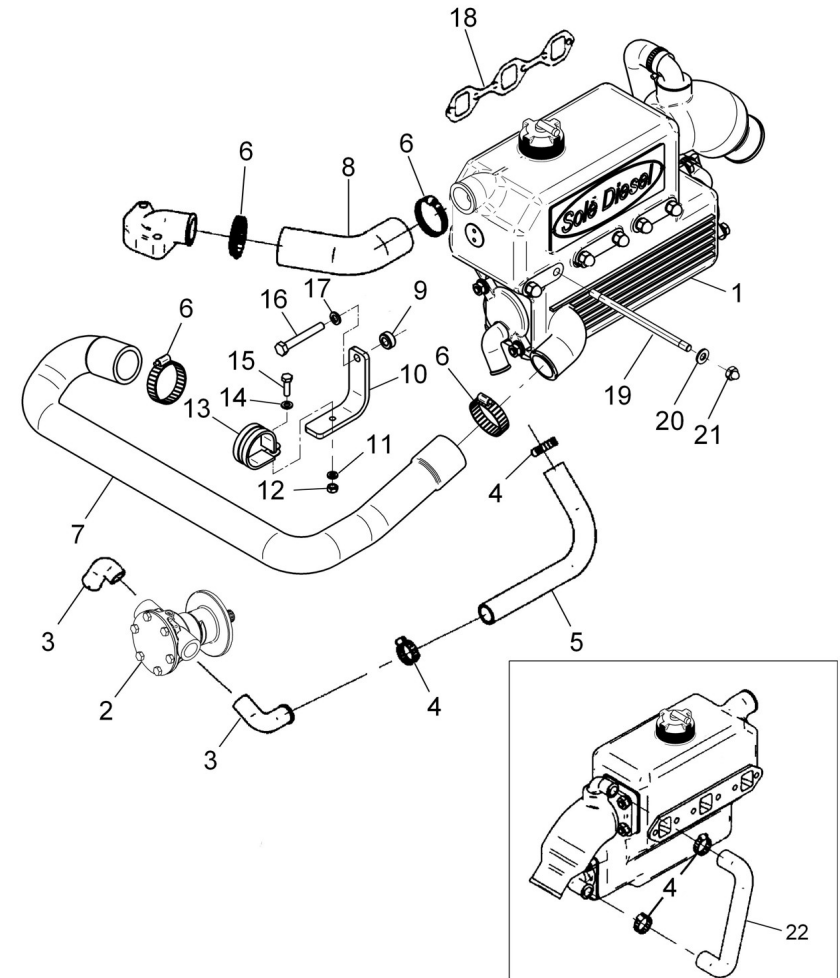

D GC01 3 4 Cooler Pipes

Fig.	Ref.	Qty.	Descr.	Obs	From	UpTo
1	17211000R	1	Water Cooler Assy MINI-33 (Spare Part)			25/03/2022
1	17211002R	1	Water Cooler Assy MINI-33 (Spare Part)		25/03/2022	
2	37611000	1	Splined Pump 1/2" MINI-11/17/29/33/44			
3	13811027	2	Elbow 1/2"			
4	54081016	4	Clamp DIN 3017 16-27/9 W4		10/08/2017	
4	54081020	4	Clamp DIN 3017 20-32/9 W4			09/08/2017
5	17011012	1	Elbow			
6	54082032	4	Clamp DIN 3017 32-50/12 W4			
7	17211006	1	Hose			
8	17211021	1	Elbow			
9	12117044	1	Spacer			
10	17211029	1	Bracket, Pipe			
11	53033006	1	Washer GROWER DIN 127-6			
12	52120006	1	Nut DIN 934 M6 8.8			
13	51071373	1	Clamp 31-40/15 W1			
14	51030006	1	Washer DIN 125-6			
15	52102157	1	Bolt DIN 933 M6-20 8.8			
16	52101265	1	Bolt DIN 931 M8-60 8.8			
17	53033008	1	Washer GROWER DIN 127-8			
18	17221035	1	Gasket, Exhaust Manifold			
19	17211015	6	MANIFOLD MOUNTING Stud			25/03/2022
19	54101323	6	Bolt DIN 931 M8-140 Inox.		25/3/2022	
20	56000057	6	Washer 8-13-1,5			
21	55122008	6	Nut DIN 1587 M8			25/03/2022
22	17211034	1	Rubber WET Exhaust Inlet BEND