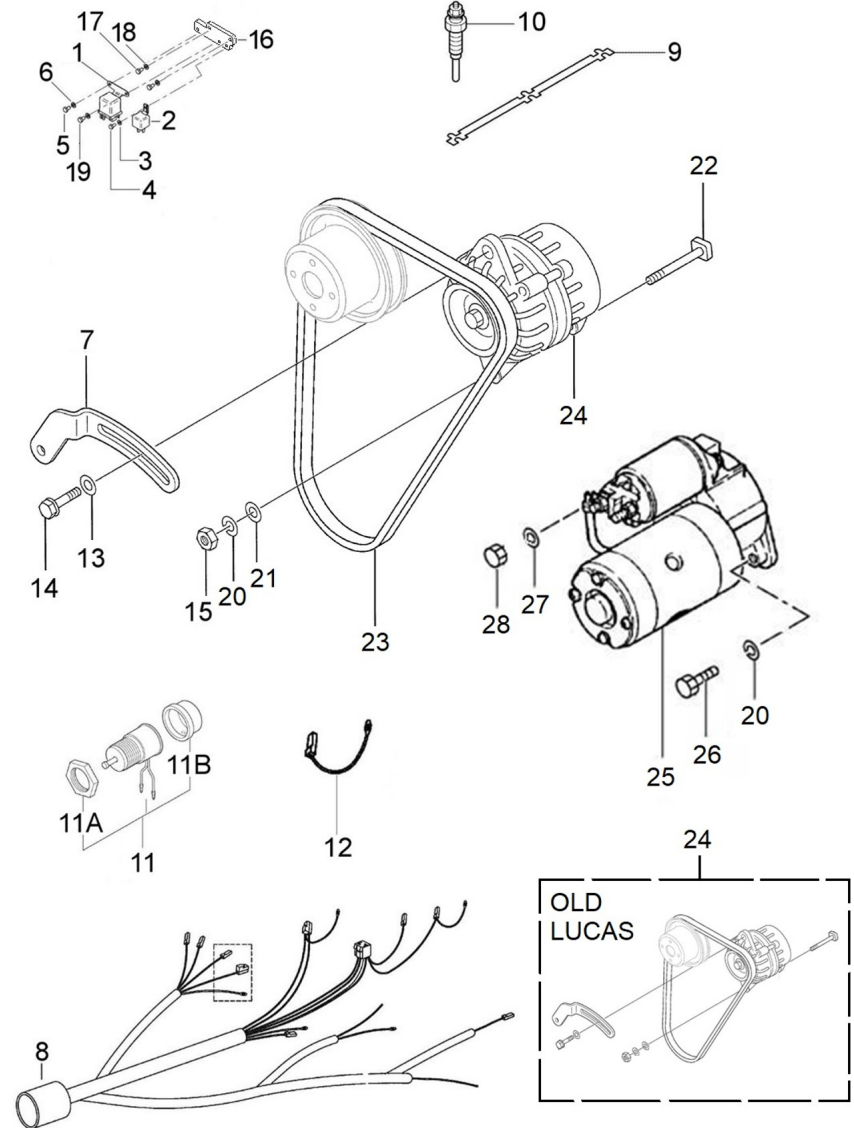

D GC01 5 5   **Electrical Wiring 12V**

Fig.	Ref.	Qty.	Descr.	Obs	From	UpTo
28	52120008	1	Nut DIN 934 M8 8.8			
NS	60900028	2	Diode 25A Studded cathode type DSI