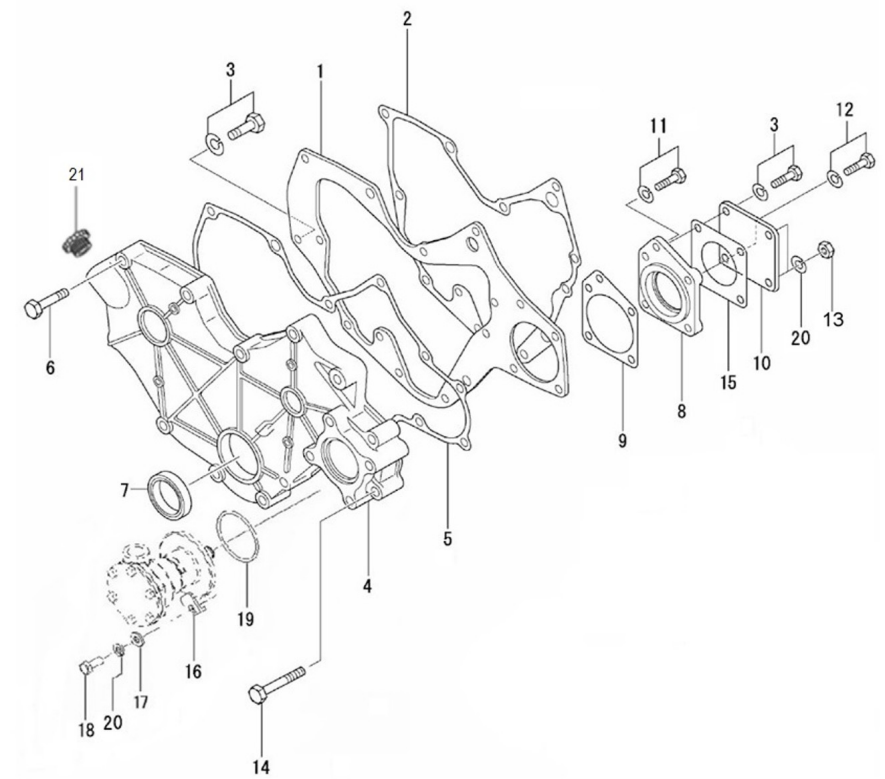

Genset 11 GT/GTC & 14 GTA/GTAC

Engine Body

D GC01 1 4 Timing Parts

Fig.	Ref.	Qty.	Descr.	Obs	From	UpTo
1	17222035	1	CamShaft			
2	17222021	1	Gear, CrankShaft			
3	13222020	1	KEY			
4	17222038	1	Gear Assy, IDLER			
5	17222043	1	Gear, Injection Pump			
6	17422075	1	Plate,THRUST			
7	17821012	2	Bolt,W/Washer			
8	13222061	6	Tappet			
9	17222041	6	ROD, PUSH			
11	17022067	2	Ball Bearing 6205-C3			
12	17222066G.1	1	Gear, Pressure Oil Pump			
13	17222040	1	Shaft,Fuel INJ. Pump			
14	13222062	1	Ball Bearing 6228			
15	17222065	1	Washer			
16	17622060.4	1	Key, Sunk			
17	17422037G.1	1	Bolt W/Washer (Generator)			

Genset 11 GT/GTC & 14 GTA/GTAC

Engine Body

D GC01 1 5 Gear Case

Fig.	Ref.	Qty.	Descr.	Obs	From	UpTo
1	17220024	1	Plate, Front			
2	17220018	1	Gasket, Front Plate			
3	17821012	5	Bolt,W/Washer			
4	17220035	1	Case Gear			
5	17220040	1	Gasket, Gear Case			
6	17220034	8	Bolt			
7	13220039	1	Seal Oil			
8	17220037	1	Housing, Gear Pump			
9	17220038	1	Gasket, Housing			
10	13120046	2	Cover Oil Pump SH			
11	17822118	1	Bolt, Flange			
12	17201260	1	Bolt			
13	17120049	2	Nut M8			
14	17024062	2	Bolt			
15	13120047	2	Gasket Water Pump			
16	13811062	4	Pump Bracket			
17	51030008	4	Washer DIN 125-8			
18	52102257	4	Bolt DIN 933 M8-20 8.8			
19	17011007	1	O-Ring D. 57X3			
20	53033008	14	Washer GROWER DIN 127-8			
21	17621003	1	Cap Oil FILLER			