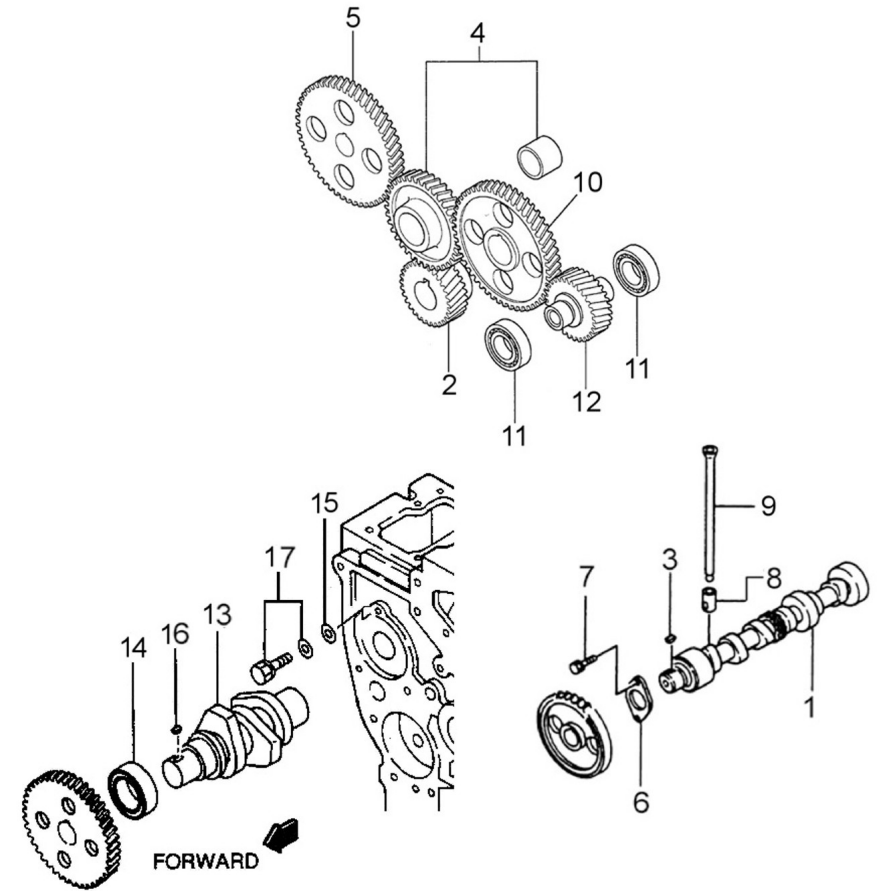

Genset 11 GT/GTC & 14 GTA/GTAC

Engine Body

D GC01 1 3 Valve Drive

Fig.	Ref.	Qty.	Descr.	Obs	From	UpTo
1	17222055	3	Intake Valve			
2	17222056	3	Exhaust Valve			
3	17222057	6	Spring, Valve, INNER			
4	13822058	6	Retainer Valve SP			
5	13222059	12	Lock Valve			
6	13222054	6	Seal Valve Stem			
7	13822069	6	Cap Stem			
8	17222146	1	Rocker & Shaft Assy			
8A	17222053	1	Bolt			
8B	17222050	2	Ring, SNAP			
8C	17222142G	6	Rocker Assy			
8CA	17122060	6	Nut			
8CB	17122044	6	Screw Adjusting			
8D	17222048	1	Bracket, Rocker Shaft			
8F	17222049	2	Bracket, Rocker Shaft			
8FA	17222025	2	Cap, Sealing			
8G	17222053.4G	3	Bolt			
8H	17122047	2	Spring			

Genset 11 GT/GTC & 14 GTA/GTAC

Engine Body

D GC01 1 4 Timing Parts

Fig.	Ref.	Qty.	Descr.	Obs	From	UpTo
1	17222035	1	CamShaft			
2	17222021	1	Gear, CrankShaft			
3	13222020	1	KEY			
4	17222038	1	Gear Assy, IDLER			
5	17222043	1	Gear, Injection Pump			
6	17422075	1	Plate,THRUST			
7	17821012	2	Bolt,W/Washer			
8	13222061	6	Tappet			
9	17222041	6	ROD, PUSH			
11	17022067	2	Ball Bearing 6205-C3			
12	17222066G.1	1	Gear, Pressure Oil Pump			
13	17222040	1	Shaft,Fuel INJ. Pump			
14	13222062	1	Ball Bearing 6228			
15	17222065	1	Washer			
16	17622060.4	1	Key, Sunk			
17	17422037G.1	1	Bolt W/Washer (Generator)			