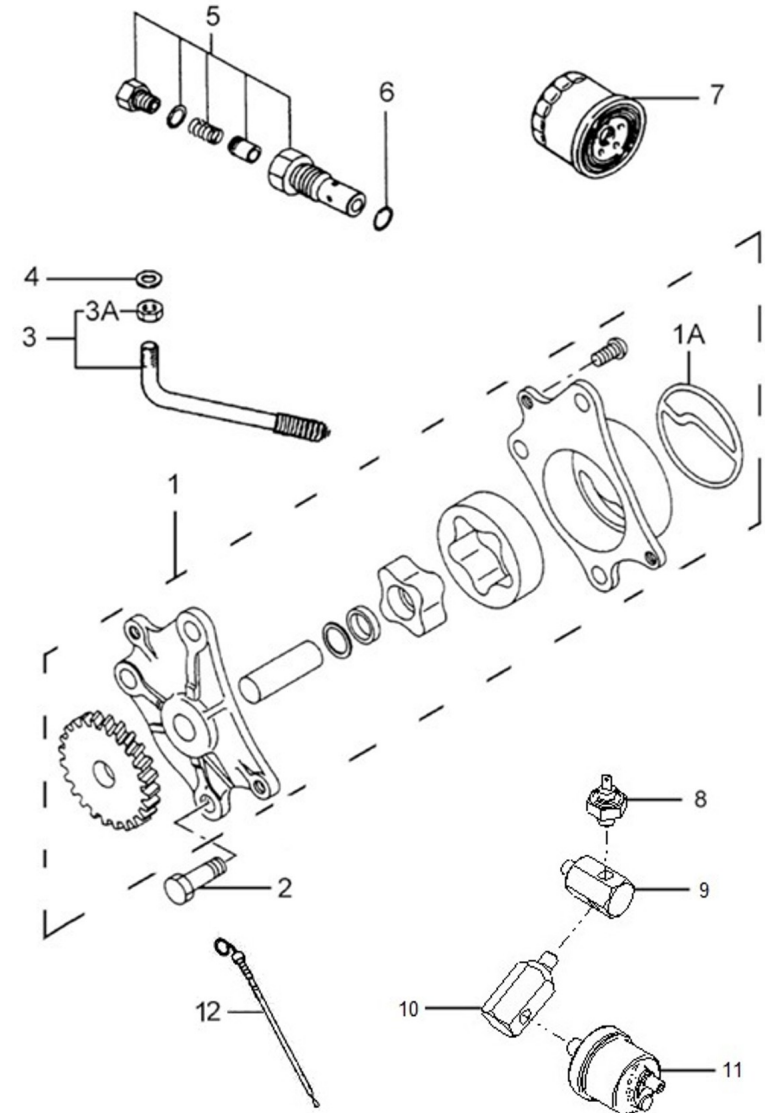

D GC01 1 9 Crankshaft & Flywheel

Fig.	Ref.	Qty.	Descr.	Obs	From	UpTo
1	17222018G	1	CrankShaft			
2	13222020	2	KEY			
3	17222051	1	Washer, Plain			
4	53033018	1	Washer GROWER DIN 127-18			
5	13222026	1	Nut			
6	17222024	1	Pulley CrankShaft			
7	17222027G	1	Flywheel SUB Assy (Generator)			
8	13222029	1	Gear			
9	17022031	4	Bolt Drive			

D GC01 1 11 Oil Pan

Fig.	Ref.	Qty.	Descr.	Obs	From	UpTo
1	17220030	1	PAN Assy, Oil			
2	17821012	15	Bolt,W/Washer			
3	17214021	1	ExtraCTION, Hose			
4	17214022	1	Bracket, Pipe			
5	12814051	1	Screw,eye			
6	56000217	1	Washer 13-20-3			
8	52220012	1	Nut DIN 934 M12-1,25 8.8			
9	51030012	1	Washer DIN 125-12			
10	53038012	1	Washer DIN 6798-A 12			11/04/2022
11	52202363	1	Bolt DIN 933 M12-1,25-50 8.8			
12	16514020	1	Plug			
13	14714001	1	Oil Extraction Pump			
14	56000069	1	Washer 14-20-1,5			