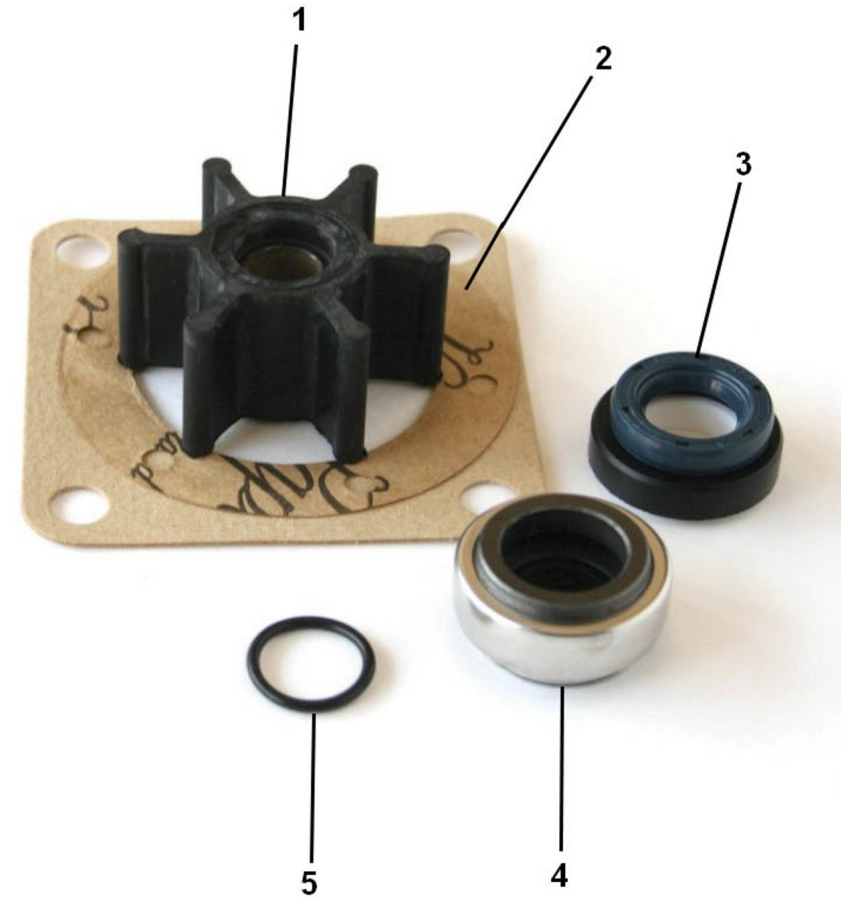

33811000K   **Repair Kit Water Pump 1/2"**

Fig.	Ref.	Qty.	Descr.	Obs	From	UpTo
1	31211008	1	1/2" Impeller			
2	31211003	1	Gasket Cover			
3	33411020	1	Seal			
4	33411019	1	Seal			
5	33311013	1	O-Ring D. 15X2			
NS	17011007	1	O-Ring D. 57X3