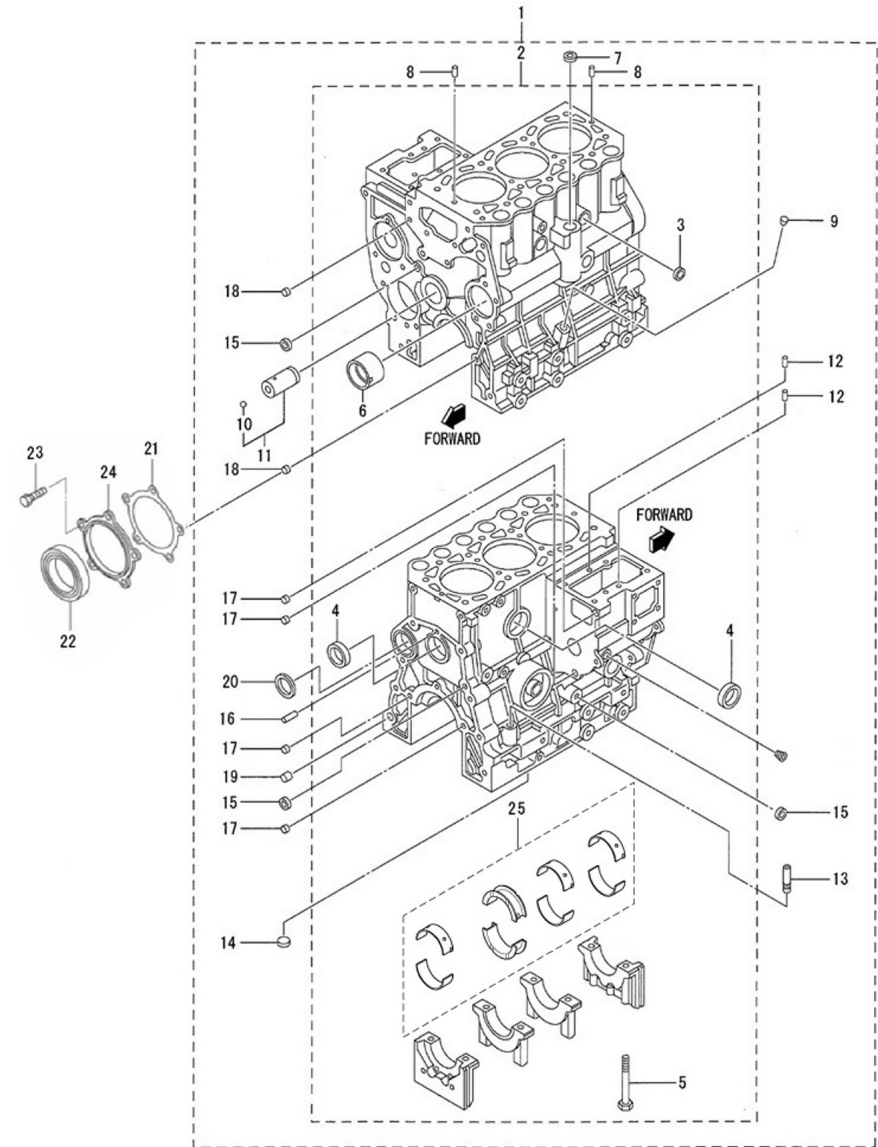

D GC01 1 6 **Crankcase**

Fig.	Ref.	Qty.	Descr.	Obs	From	UpTo
1	17220001G	1	Block Assy, Cylinder (Generator)			
2	(*)	1	Not available			
3	17220006.4G	2	Cap Sealing			
4	17221012.4G	2	Cap Sealing			
5	17220009	8	Bolt Bearing Cap			
6	17220011	1	Bushing, CamShaft			
7	17020014	1	Cap			
8	17120019	2	Pin, dowel			
9	17220023	1	Plug, TAPER			
10	17220028	1	Ball			
11	17220014	1	Shaft Assy, IDLER			
12	17620036.4	2	Pin Dowel			
13	13220007	1	Guide			
14	17220012	1	Cap, Sealing			
15	17220013	3	Cap, SealING			
16	17620020.4	1	Pin			
17	13120009	4	Bushing			
18	13220021	2	Bushing KNOCK			
19	13220022	1	BUSHING,KNOCK			
20	17220019	1	Plug, Expansion			
21	17220016	1	Gasket, Oil Seal Case			
22	17220063	1	Seal, Oil			
23	52102257	5	Bolt DIN 933 M8-20 8.8			
24	17220015	1	Case, Oil Seal			
25A	13620003	1	Metal Set STD.			
25B	13620004	1	METAL Set 0.25			
25C	13620005	1	METAL Set 0.50			
25D	13620006	1	METAL Set 0.75