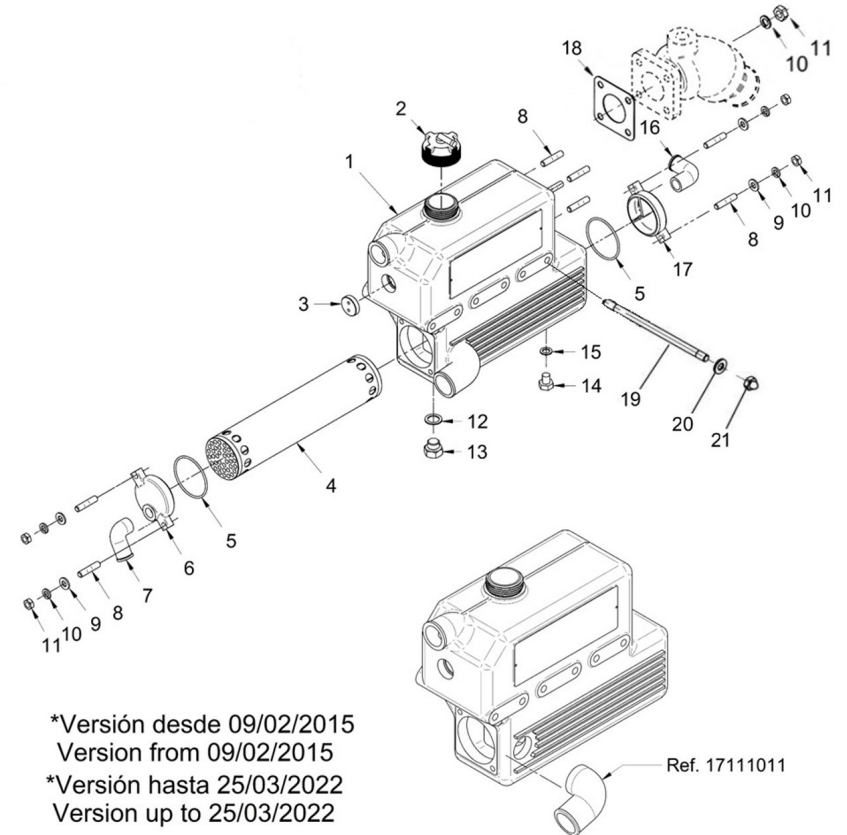

D 17211000R Water Cooler Assy MINI-33 (Spare Part)

Fig.	Ref.	Qty.	Descr.	Obs	From	UpTo
1	17211001	1	Body, Water Cooler			
2	13811010	1	Cap			
3	12113092	1	Plug			
4	17211004	1	Tubular Bundle			
5	13811007	2	O-Ring D. 57X2,5			
6	13811002	1	Water Cooler Cover			
7	13211027	1	Water Inlet Bend			
8	13311006	8	Stud,cover			
9	51030008	4	Washer DIN 125-8			
10	53033008	8	Washer GROWER DIN 127-8			
11	54120008	8	Nut DIN 934 M8			
12	56000073	2	Copper Washer 16-23-1,5			
13	12111076	1	Plug			
14	54102306	1	Bolt DIN 933 M10-16 INOX.			
15	56000061	1	Washer 10-16-1,5			
16	13211035	1	Exhaust Manifold Outlet Bend			
17	17211042A	1	Cover,water cooler anode		23/01/2018	
18	15113043	1	Exhaust Elbow Gasket			
19	17211015	6	MANIFOLD MOUNTING Stud			
20	56000057	6	Washer 8-13-1,5			
21	55122008	6	Nut DIN 1587 M8			
NS	17111011	1	Elbow 1 1/8"