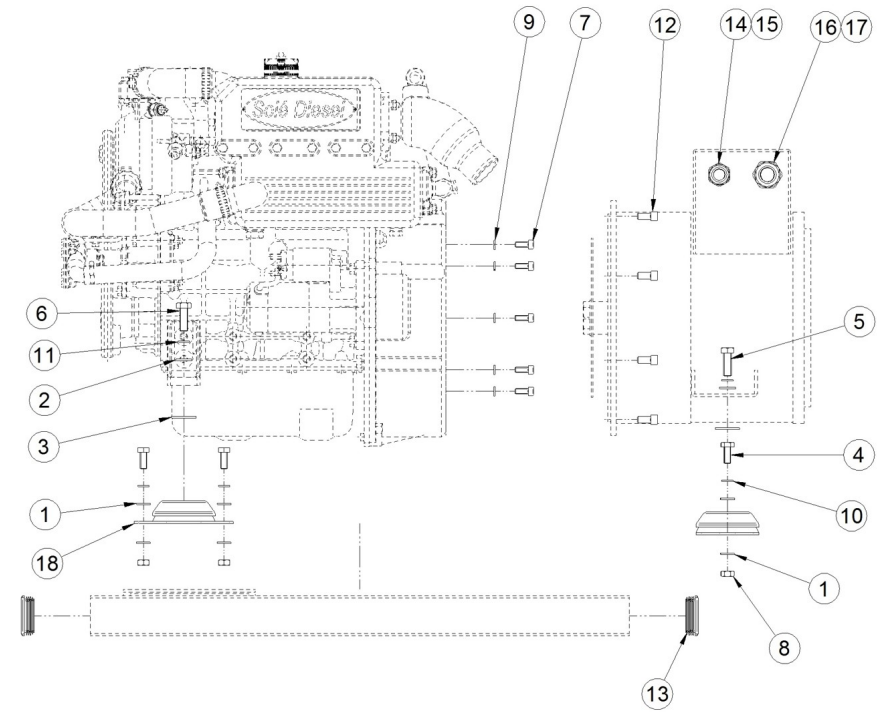

D 60572106 Alternator Kit Without Canopy

Fig.	Ref.	Qty.	Descr.	Obs	From	UpTo
1	51030010	16	Washer DIN 125-10			
2	51030012	4	Washer DIN 125-12			
3	51031012	4	Washer DIN 9021 12			
4	52102307	8	Bolt DIN 933 M10-20 8.8			
5	52102359	2	Bolt DIN 933 M12-30 8.8			
6	52102360	2	Bolt DIN 933 M12-35 8.8			
7	52103257	8	Bolt DIN 912 M8-20 8.8			
8	52120010	8	Nut DIN 934 M10 8.8			
9	53033008	8	Washer GROWER DIN 127-8			
10	53033010	8	Washer GROWER DIN 127-10			
11	53033012	4	Washer Grower DIN 127-12			
12	60539017	8	ALT. SINCRO FASTENING Bolt			
13	60539019	4	LID (60 Tube)			
14	60900306	1	Connector Press CAPTOR-2000 M25 RAL7001			
15	60900309	1	Screw Connector Press Captor-2000 M25			
16	60900310	1	Connector Press CAPTOR-2000 M32 RAL7001			
17	60900311	1	Screw Connector Press Captor-2000 M32			
18	61673001	4	Engine Mount Type F 35 SHA M12 H 34			
NS	53104257	4	Bolt DIN 7984 M8-20 12.9			
NS	58088282	4	Pastic Cable Zip Tie			
NS	60511112S.81	2	16 mm Hexagon Plug			
NS	60900158	1	Terminal Tubular Sleeve (1.5)			
NS	TR.1.5.8	4	Ring Terminal 1.5 Sec.