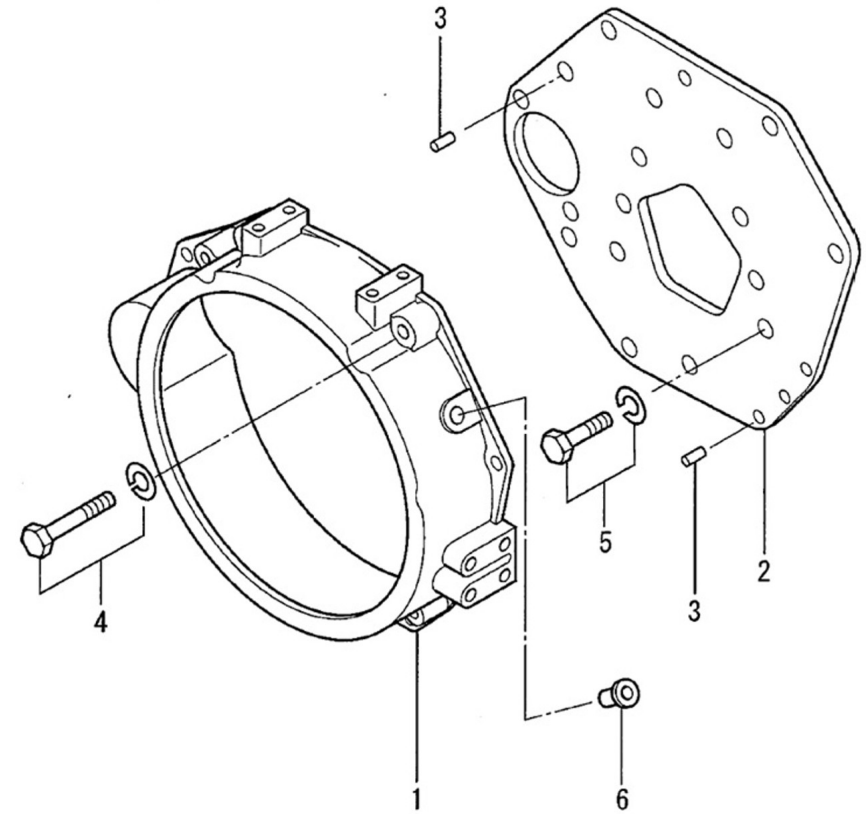

D GC01 1 7 **Rear Plate**

Fig.	Ref.	Qty.	Descr.	Obs	From	UpTo
1	17220003G	1	Housing Flywheel (Generator)			
2	17220017	1	Plate, REAR			
3	17220026	2	Pin			
4	17202309	2	Bolt			
5	17220062G	13	Bolt			
6	13820013G	1	Plug (Generator)