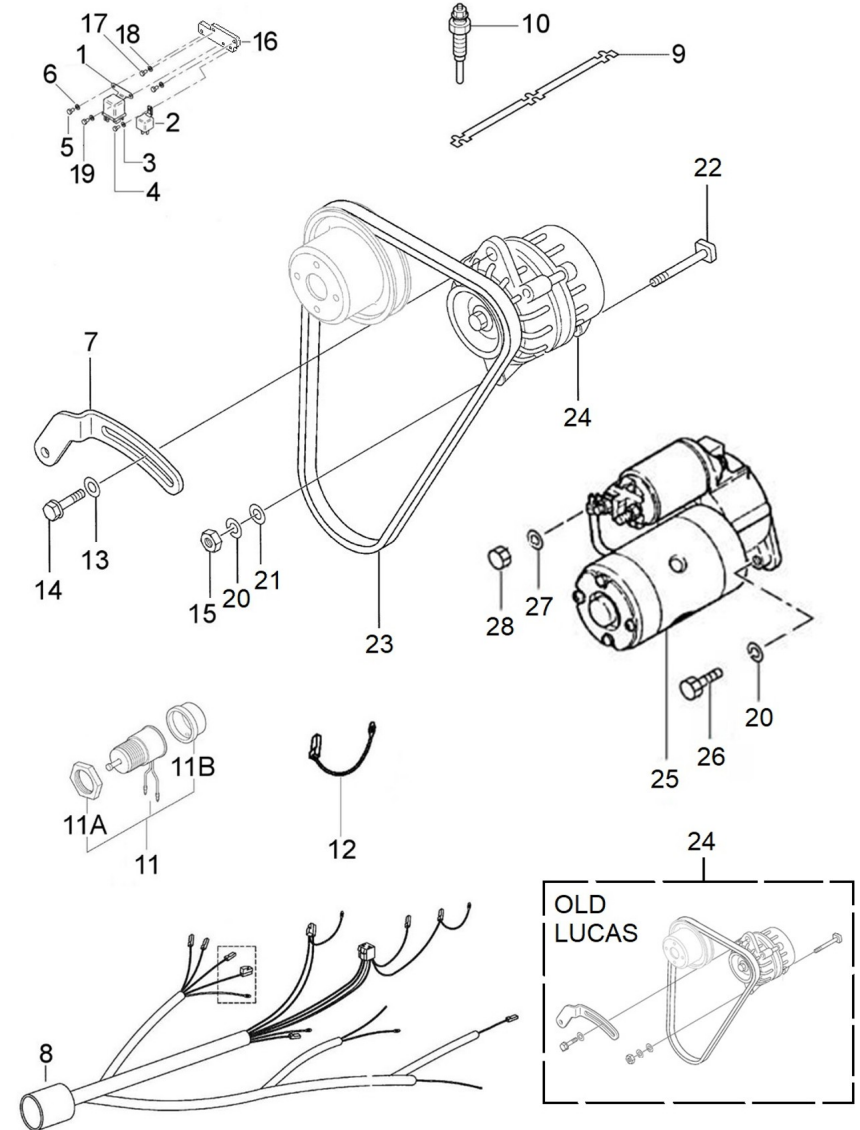

Genset 11 GT/GTC & 14 GTA/GTAC

Electrical System

D GC01 5 5 Electrical Wiring 12V

Fig.	Ref.	Qty.	Descr.	Obs	From	UpTo
1	13827005	1	Glow Relay			
2	18217005	1	Relay 12V 12-100			
3	51030005	1	Washer DIN 125-5			
4	54102103	1	Bolt DIN 933 M5-8 INOX.			
5	52102155	1	Bolt DIN 933 M6-12 8.8			
6	51030006	1	Washer DIN 125-6			
7	17227007	1	Plate			
8	60972502	1	Genset Electrical Wiring MINI-33/44			
9	17227018	1	Plate			
10	17127017	3	Plug, glow			
11	17224027	1	Solenoid		28/01/2020	
11	17324026G	1	SOLENOID, Assy			28/01/2020
11A	13425029	1	Nut (old)			
11B	17324025G	1	SOLENOID			
12	60934040	1	Wirine			
13	51031008	1	Washer DIN 9021 8			
14	13827012	1	Bolt			
15	17827003	1	Nut			
16	17217001G	1	Support, Relay			
17	52102157	2	Bolt DIN 933 M6-20 8.8			
18	53033006	2	Washer GROWER DIN 127-6			
19	52102153	1	Bolt DIN 933 M6-8 8.8			
20	53033010	3	Washer GROWER DIN 127-10			
21	51030010	1	Washer DIN 125-10			
22	17227070	1	Bolt, Alternator			
23	17221060G	1	V-Belt			
24	17227012	1	Alternator 12V/50A			
24	17227014	1	Kit Lucas Alternator 12V/65A		02/12/2019	01/01/2022
25	17227002	1	Starter Assy 12 V Genset			
26	52202308	2	Screw DIN 961 8.8 M-10/1,25X25			
27	51030008	1	Washer DIN 125-8