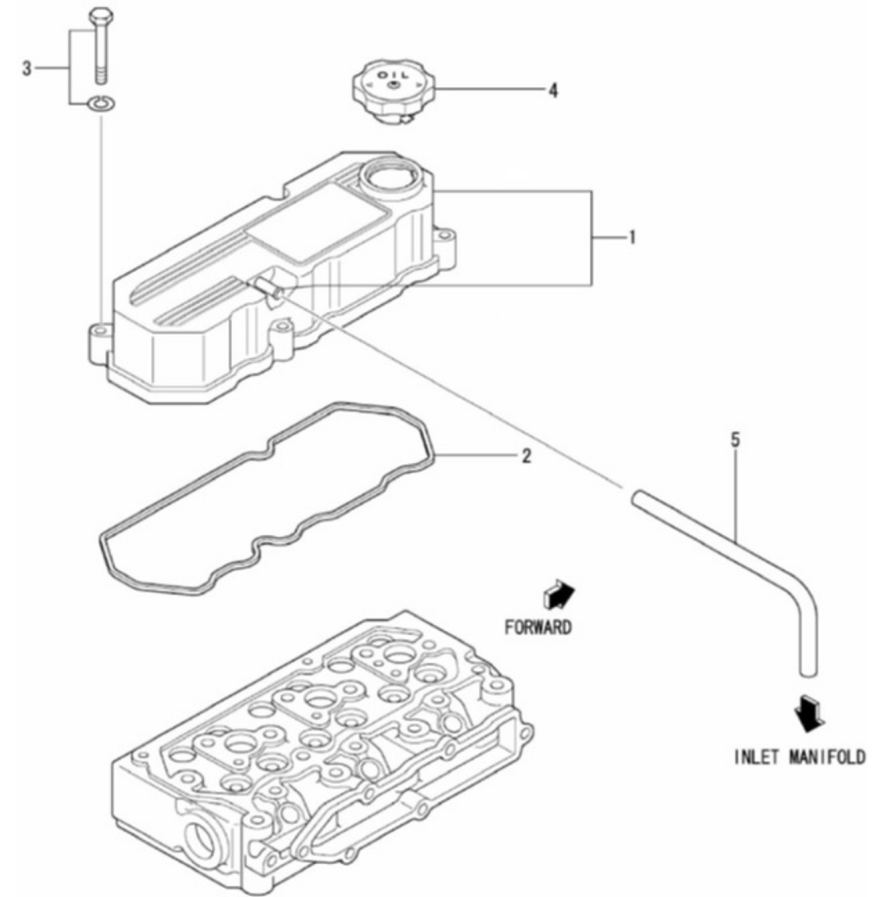

D GC01 1 2   **Rocker Cover & Breather**

<i>Fig.</i>	<i>Ref.</i>	<i>Qty.</i>	<i>Descr.</i>	<i>Obs</i>	<i>From</i>	<i>UpTo</i>
1	17221009	1	Cover Assy, Rocker			
2	17221010	1	Gasket, Rocker Cover			
3	17421014G.1	4	Bolt W/Washer (Generator)			
4	17221003G	1	Cap Oil Filler			
5	17321006.4	1	Hose Breather