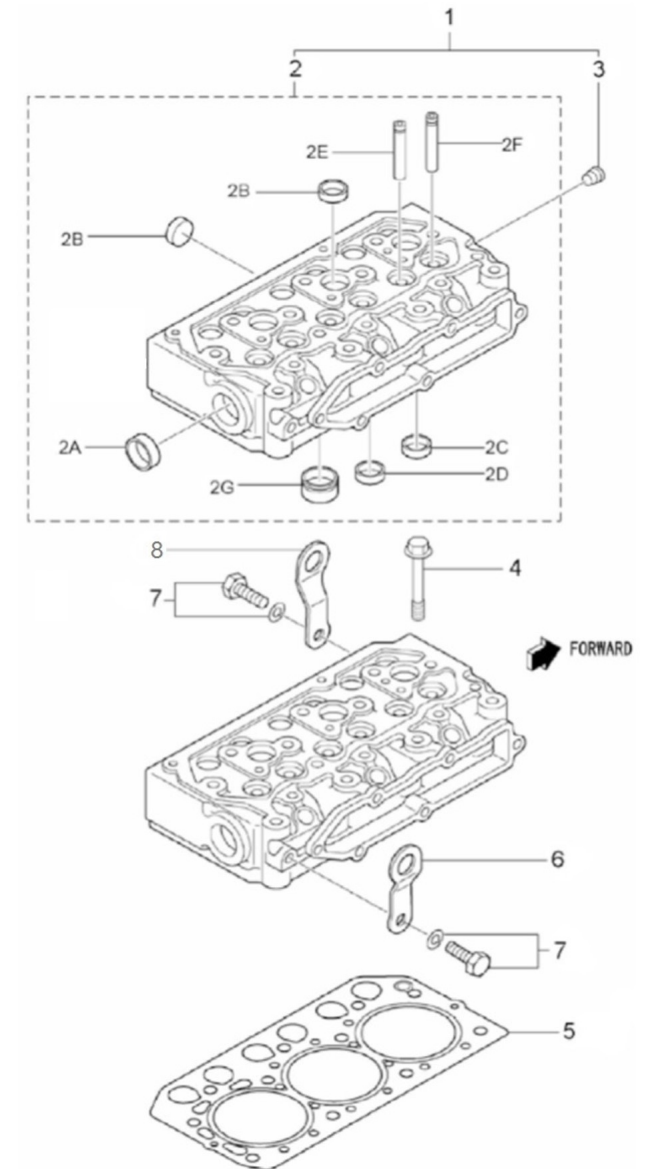

Genset Alternator Kit

Alternator Kit Without Canopy
Alternator Kit Without Canopy

Chassis Spare Parts

Genset Chassis

Canopy Spare Parts

Cabin
Kit Cabin

Maintenance Kit

Gasket Kit
Pipe Rubber Set, Water Line
Repair Kit Water Pump 1/2"
Repair Kit Water Pump 1/2"
Special Tools

Genset 11 GT/GTC & 14 GTA/GTAC

Engine Body

D GC01 1 1 Cylinder Head

Fig.	Ref.	Qty.	Descr.	Obs	From	UpTo
1	17221001G	1	Head Assy, Cylinder Generator			
2	(*)	7	Not available			
2A	17020012	1	Cap			
2B	13220012	5	Cap Sealing			
2E	17221002	3	Guide, Valve Exhaust			
2F	17221003	3	Guide, Valve, Inlet			
2G	17221015G	3	Jet, Combustion (Generator)			
3	17820011	1	Plug, Tapered			
4	17221005	11	Bolt,cylinder head			
5	17221004	1	Gasket, Cylinder Head			
6	13221011	1	HANGER Engine			
7	17720010	2	Bolt,W/Washer			
8	17210008	1	HANGER, Engine			

Genset 11 GT/GTC & 14 GTA/GTAC

Engine Body

D GC01 1 4 Timing Parts

Fig.	Ref.	Qty.	Descr.	Obs	From	UpTo
1	17222035	1	CamShaft			
2	17222021	1	Gear, CrankShaft			
3	13222020	1	KEY			
4	17222038	1	Gear Assy, IDLER			
5	17222043	1	Gear, Injection Pump			
6	17422075	1	Plate,THRUST			
7	17821012	2	Bolt,W/Washer			
8	13222061	6	Tappet			
9	17222041	6	ROD, PUSH			
11	17022067	2	Ball Bearing 6205-C3			
12	17222066G.1	1	Gear, Pressure Oil Pump			
13	17222040	1	Shaft,Fuel INJ. Pump			
14	13222062	1	Ball Bearing 6228			
15	17222065	1	Washer			
16	17622060.4	1	Key, Sunk			
17	17422037G.1	1	Bolt W/Washer (Generator)			