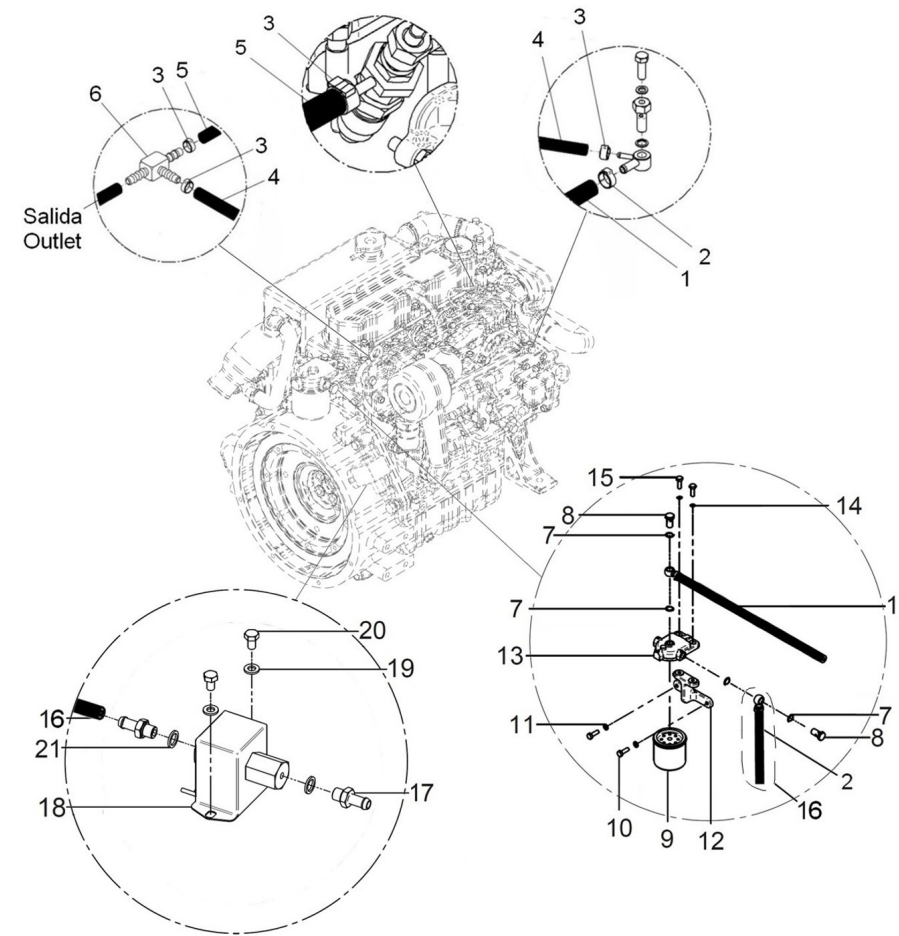

Genset 11 GT/GTC & 14 GTA/GTAC

Fuel System

D GC01 4 5 Fuel Supply Parts

Fig.	Ref.	Qty.	Descr.	Obs	From	UpTo
1	17614027	1	Hose			
2	51086016	2	ONE EAR Clamp With INTERIOR Ring 14-16,3			
3	51086010	4	One Ear Clamp With Interior Ring 10-11,5			
4	17214027	1	0,39 M. Hose			
5	17614026	1	0,04 M. Hose			
6	17614028	1	Bypass "T"			
7	57000369	4	Washer 14,2-20-1,5			
8	12814051	3	Screw,eye			
9	13114022	1	Fuel Filter Element from MINI 10 to 55			
10	52102257	2	Bolt DIN 933 M8-20 8.8			
11	53033008	2	Washer GROWER DIN 127-8			
12	17214001	1	Bracket, gasoil Filter			
13	13114020	1	Cover,filter			
14	51031008	2	Washer DIN 9021 8			
15	52102258	2	Bolt DIN 933 M8-25 8.8			
16	13814017.5	1	Fuel Pump Hose			
17	13814072	2	Straight Hose Connector 1/8" NPTF			
18A	13814070	1	Electric Fuel Feed Pump 12V			
			Figure A for 12V System			
18B	19014070	1	Pump 24V.			
			Figure b for 24V System			
19	51030006	2	Washer DIN 125-6			
20	52102154	2	Bolt DIN 933 M6-10 8.8			
21	57000361	2	Washer 10-14-1,5