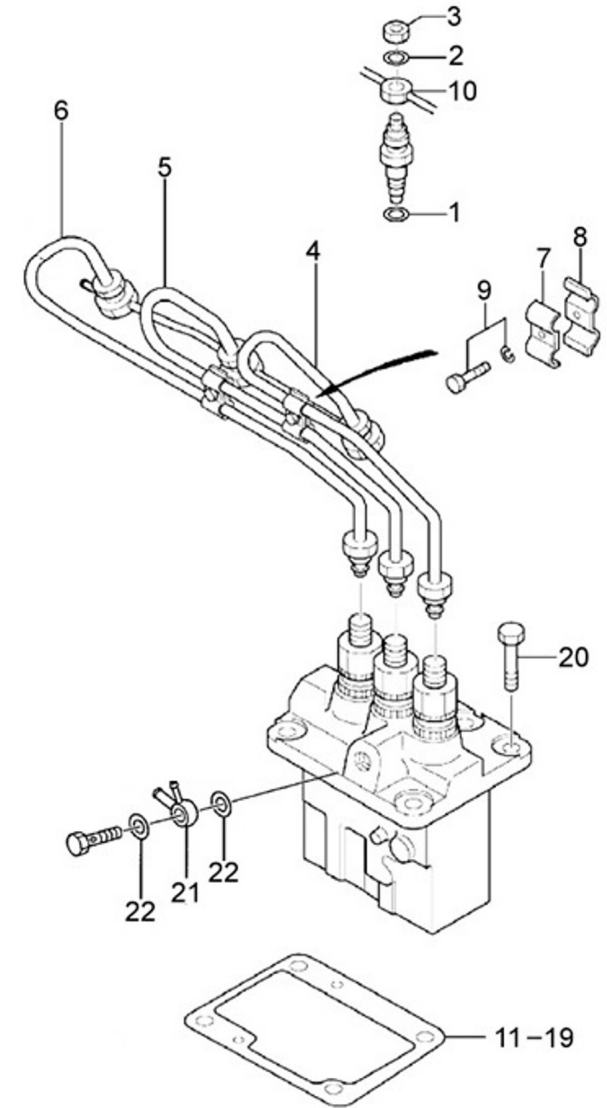

D GC01 1 11 Oil Pan

Fig.	Ref.	Qty.	Descr.	Obs	From	UpTo
1	17220030	1	PAN Assy, Oil			
2	17821012	15	Bolt,W/Washer			
3	17214021	1	ExtraCTION, Hose			
4	17214022	1	Bracket, Pipe			
5	12814051	1	Screw,eye			
6	56000217	1	Washer 13-20-3			
8	52220012	1	Nut DIN 934 M12-1,25 8.8			
9	51030012	1	Washer DIN 125-12			
10	53038012	1	Washer DIN 6798-A 12			11/04/2022
11	52202363	1	Bolt DIN 933 M12-1,25-50 8.8			
12	16514020	1	Plug			
13	14714001	1	Oil Extraction Pump			
14	56000069	1	Washer 14-20-1,5			

37611000 Splined Pump 1/2" MINI-11/17/29/33/44

Fig.	Ref.	Qty.	Descr.	Obs	From	UpTo
1	54102154	3	Bolt DIN 933 M6-10 INOX			
2	37611002	1	Cover Pump			
3	37611003	1	O-Ring D. 57x1,5			01/06/2022
4	31211008	1	1/2" Impeller			
5	37611026	1	Plate, Friction			
6	33811010	1	Shaft, Water Pump			
7	33411019	1	Seal			
8	33311013	1	O-Ring D. 15X2			
9	37611001	1	Body, Water Pump 1/2"			
10	33411020	1	Seal			
11	33411014	2	Ball Bearing 6002-C3			
12	33811015	1	Spacer			
13	53041032	1	CIRclip DIN 472 I-32			

Genset 11 GT/GTC & 14 GTA/GTAC

Fuel System

D GC01 4 1 Fuel Pipe

Fig.	Ref.	Qty.	Descr.	Obs	From	UpTo
1	13824013	3	Injector Washer			
2	17424025G.1	3	Gasket Fuel Return (Genset)			
3	13824024	3	Nut			
4	17224015	1	Pipe Injection N.1			
5	17224016.4G	1	Pipe Injection N.2			
6	17224019.4G	1	Pipe Injection N.3			
7	13124018	2	Clamp (A)			
8	13124017	2	Clamp (B)			
9	17524025	2	Bolt,W/Washer			
10	17224002.4G	1	Fuel Return			
11	13624003	0	Shim Adjusting T=0,2mm	#		
12	17224004.4	0	Shim Adjusting T=0,3mm	#		
13	13624005	0	Shim Adjusting T=0,4mm	#		
14	17224006	0	Shim Adjusting T=0,5mm	#		
15	17224007	0	Shim Adjusting T=0,6mm	#		
16	17224008	0	Shim Adjusting T=0,7mm	#		
17	13624009	0	Shim Adjusting T=0,8mm	#		
18	17224010	0	Shim Adjusting T=0,9mm	#		
19	17224011	0	Shim Adjusting T=1,0mm	#		
20	52102257	4	Bolt DIN 933 M8-20 8.8			
21	17225029.3	1	Nipple Swivel			
22	13124001	2	Washer			