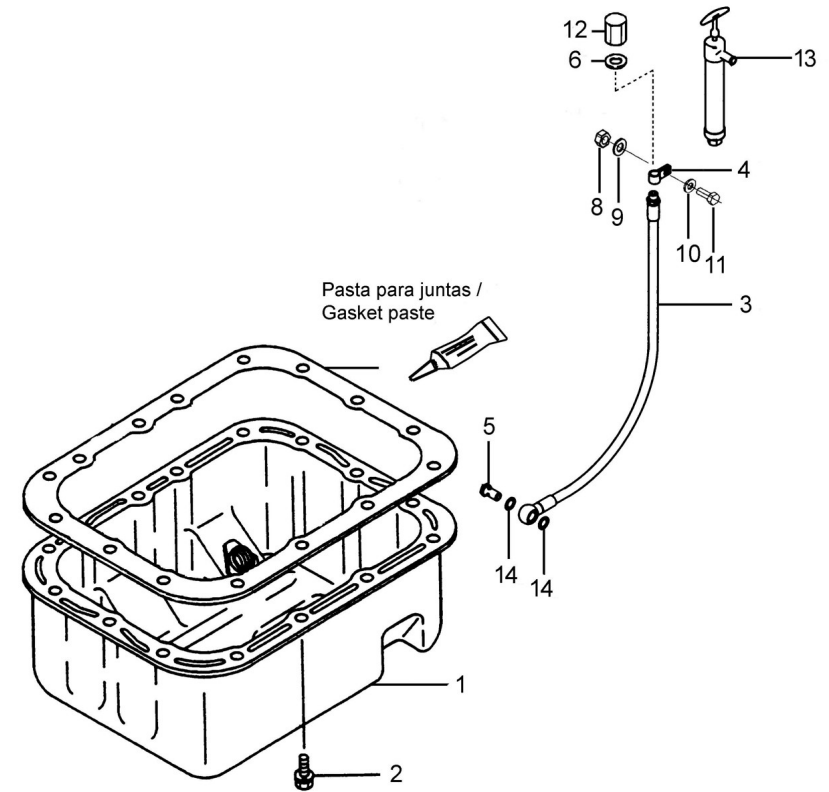

D GC01 1 11 Oil Pan

Fig.	Ref.	Qty.	Descr.	Obs	From	UpTo
1	17220030	1	PAN Assy, Oil			
2	17821012	15	Bolt,W/Washer			
3	17214021	1	ExtraCTION, Hose			
4	17214022	1	Bracket, Pipe			
5	12814051	1	Screw,eye			
6	56000217	1	Washer 13-20-3			
8	52220012	1	Nut DIN 934 M12-1,25 8.8			
9	51030012	1	Washer DIN 125-12			
10	53038012	1	Washer DIN 6798-A 12			11/04/2022
11	52202363	1	Bolt DIN 933 M12-1,25-50 8.8			
12	16514020	1	Plug			
13	14714001	1	Oil Extraction Pump			
14	56000069	1	Washer 14-20-1,5