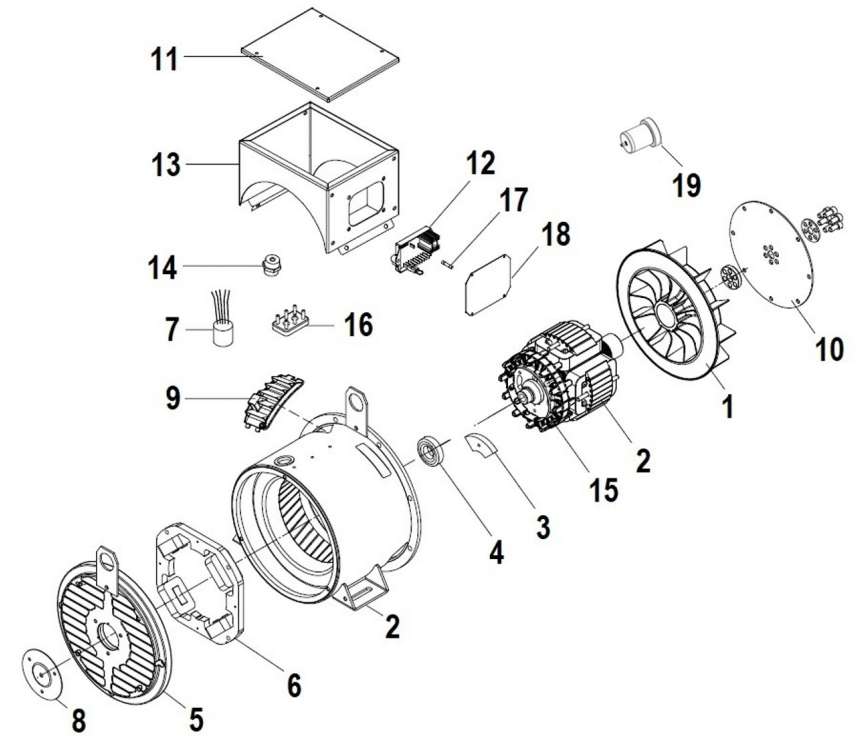

Genset 11 GT/GTC & 14 GTA/GTAC

Genset Alternator Spare Parts

D 60511311S Alt.SINCRO III 11KVA 1500RPM 400/230V

Fig.	Ref.	Qty.	Descr.	Obs	From	UpTo
1	60511317S.1	1	Fan SK160M- 4P			
2	(*)	1	Not available			
3	60574340.10	1	Diode Bridge SK160-S/C/L/M			
4	60511325S.1	1	Bearing 6206 2RS/C3			
5	60511107S.13	1	Rear Shield			
6	60511325S.2	1	Exciter stator SK160C-, M-, L-			
7	60511317S.2	1	EMC filter SK160SM-			
8	60511325S.3	1	Rear shield cover			
9	60511336S.03	1	IP23 Grid			
10	60511325S.4	1	Kit disks 7,5"			
11	60511317S.3	1	Top cover SK160M-			
12	60511107S.35.1	1	Electronic Board AVR BL4 U			
13A	60511317S.4	1	Terminal box SK160M - Blind Wall			
13B	60511317S.5	1	Terminal box SK160M- Wall with Hole for the AVR			
14A	60511325S.5	1	M6 insulator clamp			
14B	60511336S.02	1	M8 Insulator Clamp			
15	60511325S.6	1	Exc. rotor SK160C-, M-, L- 4P			
16A	60511325S.7	1	M6 terminal board			
16B	60511336S.04	1	M8 Terminal Board			
17	60511336S.05	1	Fuse 5x20 3,15A F			
18	60511336S.06	1	Cover on Regulator Side			
19	UMSINCRO1	1	SINCRO SK160 Special Tool