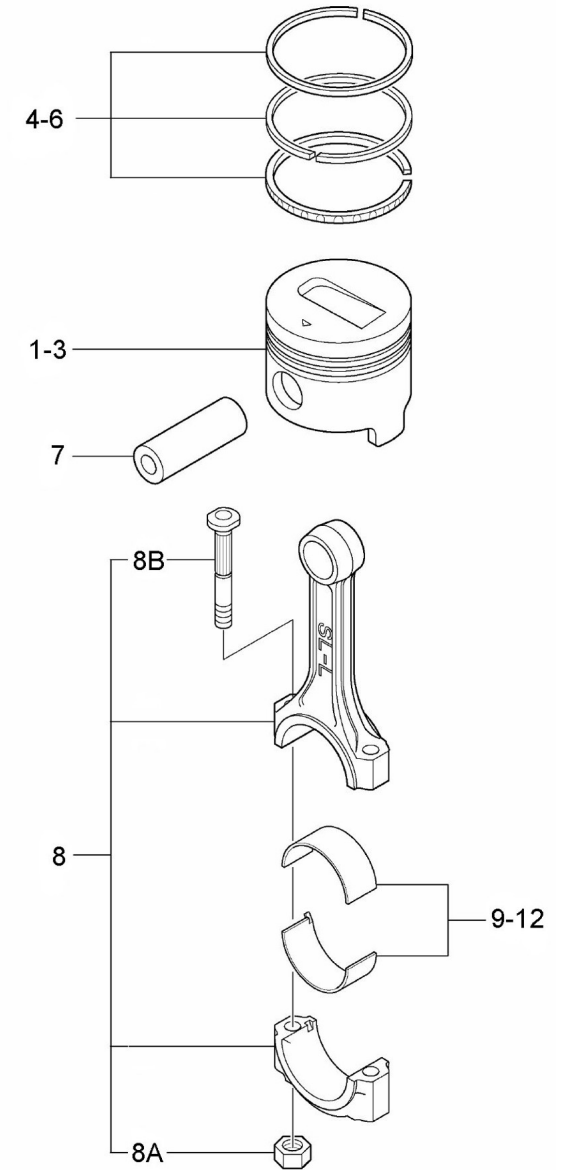

Genset 11 GT/GTC & 14 GTA/GTAC

Engine Body

D GC01 1 8 Piston & Connecting Rod

Fig.	Ref.	Qty.	Descr.	Obs	From	UpTo
1	17222001G	3	Piston (Generator)			02/04/2018
1	17222001G.1	3	Piston (Genset)		03/04/2018	
2	17222002G	3	Piston + 0,25 (Generator)			
3	17222003G	3	Piston + 0,50 (Generator)			
4	17722006	3	Ring Set,Piston STD.			
5	17722007	3	Ring Set,Piston O.S 0.25			
6	17722008	3	Ring Set,Piston O.S 0.50			
7	17222009	3	Pin, Piston			
8	17222010	3	Rod Assy, Connecting			
8A	17022011	6	Nut,connecting rod			
8B	17222013	6	Bolt,connecting rod			
9	17222014	3	Metal Set, Con Rod STD.			
10	17222015	3	METAL Set, CON ROD - 0,25			
11	17222016	3	METAL Set, CON ROD - 0,50			
12	17222017	3	METAL Set, CON ROD - 0,75