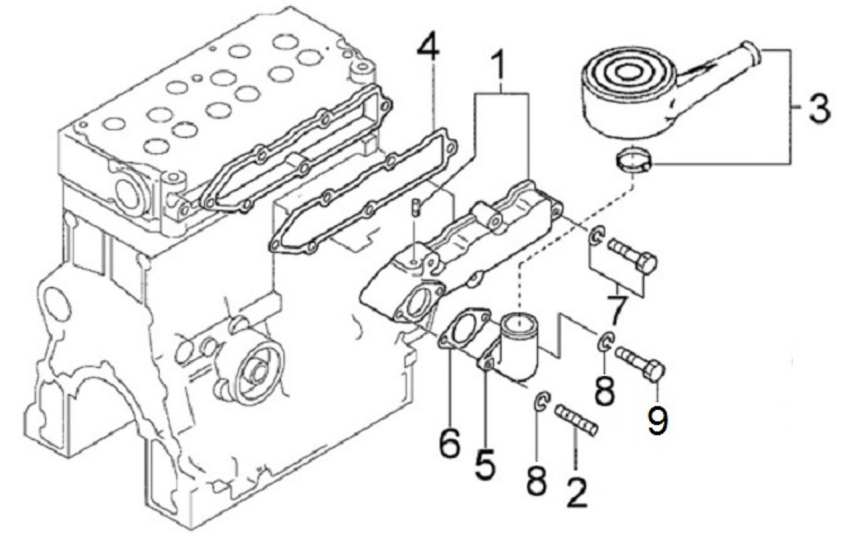

Genset 11 GT/GTC & 14 GTA/GTAC

Inlet & Exhaust

D GC01 2 1 Inlet

Fig.	Ref.	Qty.	Descr.	Obs	From	UpTo
1	17221030	1	Cover Assy, Inlet			
2	17210021	1	Stud			
3	13810074	1	Air Filter		15/02/2017	
3	17610012	1	Air Filter Assy without filter element			14/02/2017
4	17221032	1	Gasket, Inlet Cover			
5	17210020	1	Bend			
6	17221034	1	Gasket, Inlet Pipe			
7	17721011	5	Bolt,W/Washer			
8	53038008	2	Washer DIN 6798-A 8			
9	52102257	1	Bolt DIN 933 M8-20 8.8