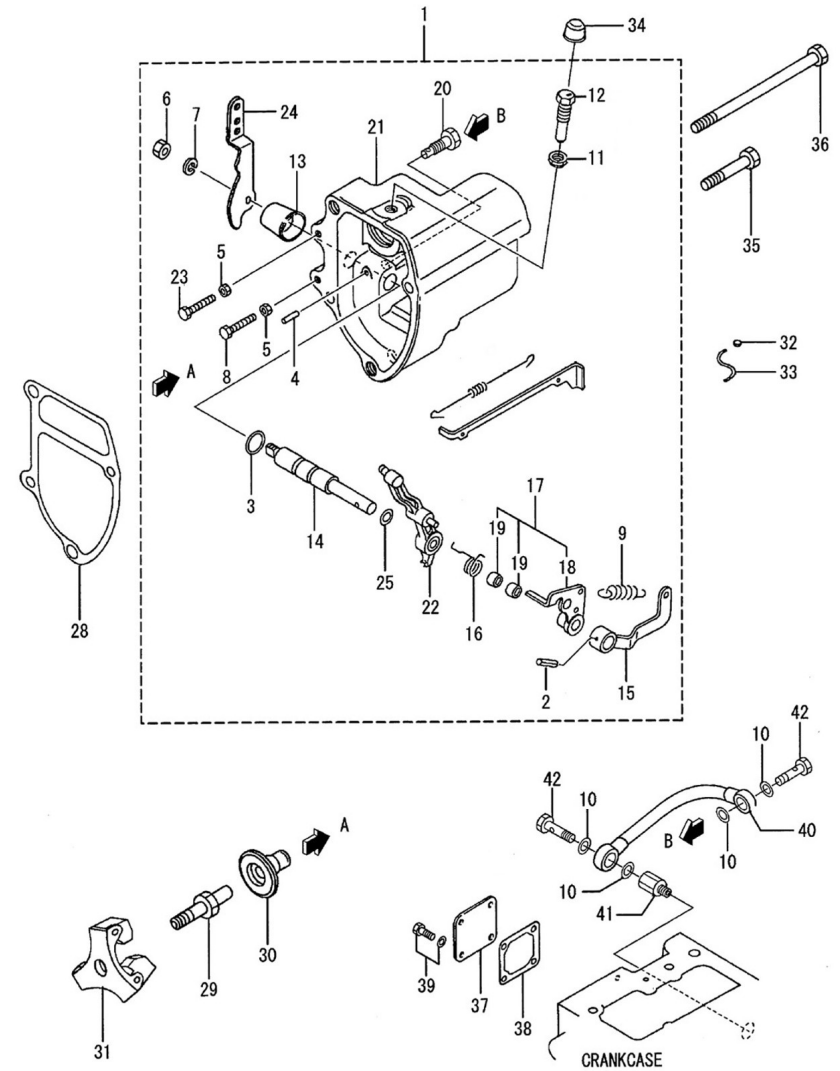

orders@soleadvance.com

Tel.: +34 93 775 44 05

The components shown in the catalog have:

- Figure: Number by which they are represented in scheme
 - Description: Trade name of the component
 - Quantity: Total number of parts used in the assembly of the part represented (may differ from the total minimum quantities)
- Hoses, indicates the total length in meters
-

D GC01 1 11 Oil Pan

Fig.	Ref.	Qty.	Descr.	Obs	From	UpTo
1	17220030	1	PAN Assy, Oil			
2	17821012	15	Bolt,W/Washer			
3	17214021	1	ExtraCTION, Hose			
4	17214022	1	Bracket, Pipe			
5	12814051	1	Screw,eye			
6	56000217	1	Washer 13-20-3			
8	52220012	1	Nut DIN 934 M12-1,25 8.8			
9	51030012	1	Washer DIN 125-12			
10	53038012	1	Washer DIN 6798-A 12			11/04/2022
11	52202363	1	Bolt DIN 933 M12-1,25-50 8.8			
12	16514020	1	Plug			
13	14714001	1	Oil Extraction Pump			
14	56000069	1	Washer 14-20-1,5			

D GC01 4 4 Governor Parts

Fig.	Ref.	Qty.	Descr.	Obs	From	UpTo
1	17223000G	1	Case Assy, GOverNOR (Generator)			
2	17223009	1	Pin, Spring			
3	17223046	1	O-Ring D. 10X2,5			
4	13123009	1	Pin GROOVED			
5	17223032	2	Nut			
6	17223030	1	Nut			
7	53033008	1	Washer GROWER DIN 127-8			
8	17223017	1	Bolt			
9	17223044G	1	Spring GOverNOR (Generator)			
10	(*)	2	Not available			
10	17322021	4	Gasket			
11	17223035	1	Nut			
12	13823034	1	RACK Set Screw (new)			
13	17223036	1	Cover, Governor			
14	17223006	1	Shaft, GOverNOR			
15	17223003	1	Lever, Governor			
16	17223028	1	Spring			
18	17223029	1	Lever Assy			
19	13220034	2	Roller Bearings			
20	17222020	1	Bolt			
21	17223019G	1	Case, GOverNOR			
22	17223007G	1	Lever, GOverNOR (Generator)			
23	17223025	1	Bolt Low Idle Set			
24	17223008.4G	1	Lever Assy speed			
25	17323047.4	1	Shim, Governor Shaft			
26	17223048	1	Lever TIE-ROD			
27	17223049	1	Spring TIE-ROD			
28	17223033	1	Gasket, Governor Case			
29	17223050	1	Shaft, SLIDING SLEEVE			
30	17223031G	1	SLEEVE, SLIDING (Generator)			
31	17223001G	1	WEIGHT Assy,GOverNOR (Generator)			