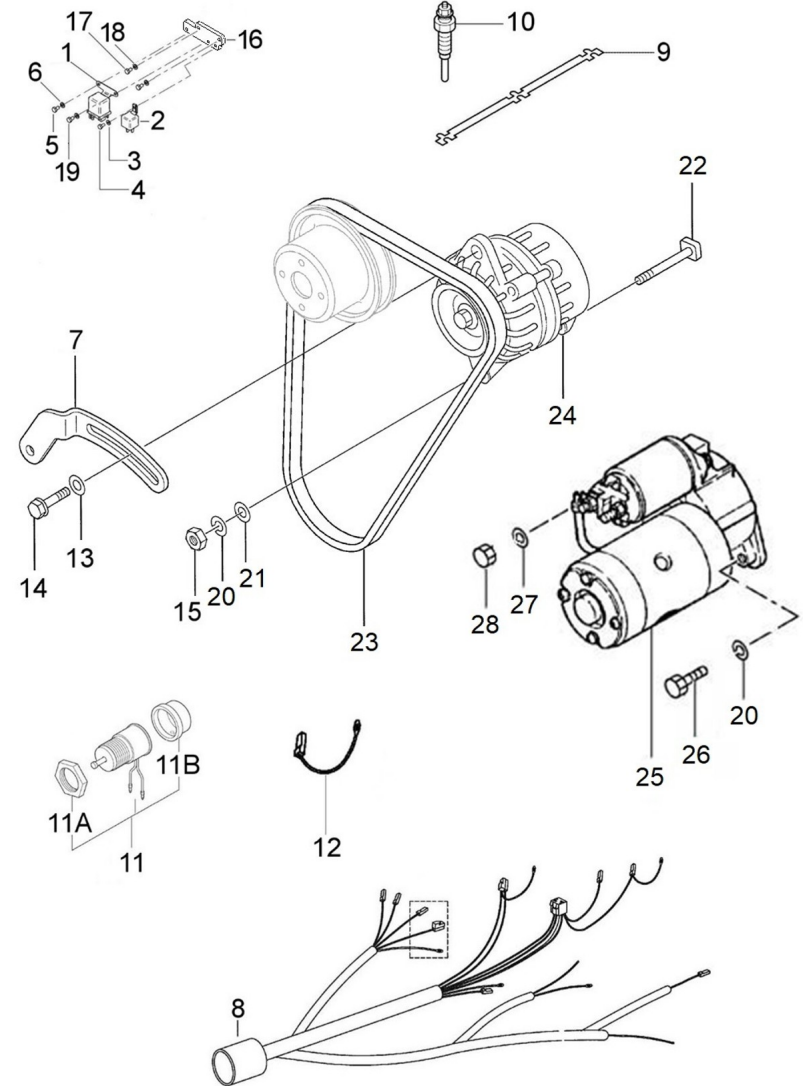

Genset 11 GT/GTC & 14 GTA/GTAC

Electrical System

D MI33GSTST 05 6 Electrical Wiring 24V

Fig.	Ref.	Qty.	Descr.	Obs	From	UpTo
1	17527006	1	Glow Relay 24V			
2	17417005	1	Relay 24V 24-100			
3	51030005	1	Washer DIN 125-5			
4	54102103	1	Bolt DIN 933 M5-8 INOX.			
5	52102155	1	Bolt DIN 933 M6-12 8.8			
6	51030006	1	Washer DIN 125-6			
7	17227007	1	Plate			
8	60972502	1	Genset Electrical Wiring MINI-33/44			
9	17227018	1	Plate			
10	17227017.2	3	Glow Plug 24V			
11	13824025.2G	1	Stop SOLENOID 24V-ETR			
11A	13425029	1	Nut (old)			
11B	17324025G	1	SOLENOID			
12	60934040	1	Wirine			
13	51031008	1	Washer DIN 9021 8			
14	13827012	1	Bolt			
15	17827003	1	Nut			
16	17217001G	1	Support, Relay			
17	52102157	2	Bolt DIN 933 M6-20 8.8			
18	53033006	2	Washer GROWER DIN 127-6			
19	52102153	1	Bolt DIN 933 M6-8 8.8			
20	53033010	3	Washer GROWER DIN 127-10			
21	51030010	1	Washer DIN 125-10			
22	52101325	1	Bolt DIN 931 M10-120 8.8			
23	17021028	1	Belt Type SPZX 987			
24	17417024	1	Alternator 28V/55A			
25	17327001.2	1	Starter Assy 24V			
26	52202308	2	Screw DIN 961 8.8 M-10/1,25X25			
27	51030008	1	Washer DIN 125-8			
28	52120008	1	Nut DIN 934 M8 8.8			
NS	17217006	1	Spacer 10,5X25X32