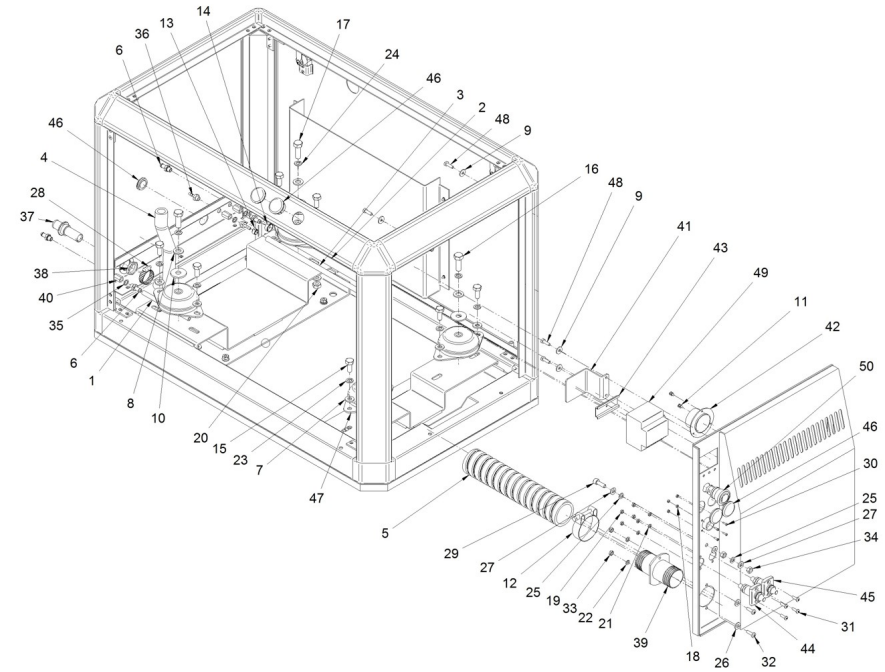

Genset 11 GT/GTC & 14 GTA/GTAC

Canopy Spare Parts

D AWGC 4 2 Kit Cabin

Fig.	Ref.	Qty.	Descr.	Obs	From	UpTo
NS	60975074	1	Panel Back 0,66 M. Wiring GROUND ALT.	[NS]		
NS	M88564500	1	Air Aspiration Hose D. 45	[NS]		
NS	M88565000	1.0	Air Aspiration Hose D. 50	[NS]