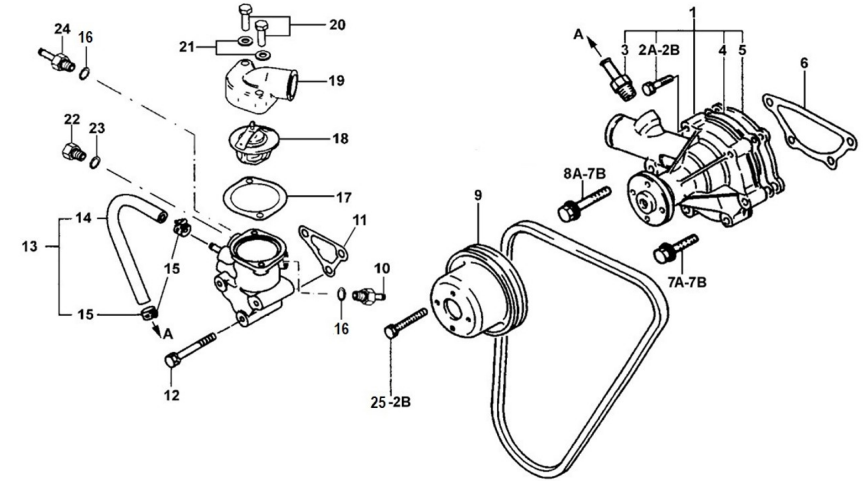

orders@soleadvance.com

Tel.: +34 93 775 44 05

The components shown in the catalog have:

- Figure: Number by which they are represented in scheme
 - Description: Trade name of the component
 - Quantity: Total number of parts used in the assembly of the part represented (may differ from the total minimum quantities)
- Hoses, indicates the total length in meters
-

D GC01 1 11 Oil Pan

Fig.	Ref.	Qty.	Descr.	Obs	From	UpTo
1	17220030	1	PAN Assy, Oil			
2	17821012	15	Bolt,W/Washer			
3	17214021	1	ExtraCTION, Hose			
4	17214022	1	Bracket, Pipe			
5	12814051	1	Screw,eye			
6	56000217	1	Washer 13-20-3			
8	52220012	1	Nut DIN 934 M12-1,25 8.8			
9	51030012	1	Washer DIN 125-12			
10	53038012	1	Washer DIN 6798-A 12			11/04/2022
11	52202363	1	Bolt DIN 933 M12-1,25-50 8.8			
12	16514020	1	Plug			
13	14714001	1	Oil Extraction Pump			
14	56000069	1	Washer 14-20-1,5			

D GC01 3 1 Water Pump

Fig.	Ref.	Qty.	Descr.	Obs	From	UpTo
1	17221020	1	Fresh Water Pump			
2A	52102259	2	Bolt DIN 933 M8-30 8.8			
2B	53033006	6	Washer GROWER DIN 127-6			
3	13221026	1	NIPPLE Hose			
4	13221022	1	Gasket Water Pump			
5	13221042	1	Plate Water Pump			
6	13221041	1	Gasket Water Pump			
7A	52101262	3	Bolt DIN 931 M8-45 8.8			
7B	53033008	7	Washer GROWER DIN 127-8			
8A	17201265	1	Bolt			
9	17221021	1	Pulley,Water Pump			
10	60900070	1	Thermo-Switch 97°C			
11	17221033	1	Gasket, Thermostat Case			
12	17420062G.1	3	Bolt,W/Washer (Generator)			
13	17221025	1	Hose Assy			
14	17221024	1	Elbow			
15	17824029	2	Clip,Hose			
16	56000073	2	Copper Washer 16-23-1,5			
17	17221031	1	Gasket,Thermostat			
18	17221027G	1	Thermostat			
18	17221028G	1	Thermostat			
19	17211020	1	Fitting, Water Outlet			
20	52101260	2	Bolt DIN 931 M8-35 8.8			
21	53038008	2	Washer DIN 6798-A 8			
22	17121016	2	Plug, drain			
23	17121013	1	Gasket			
24	60900980	1	Temperature Sensor			
25	52102155	4	Bolt DIN 933 M6-12 8.8			