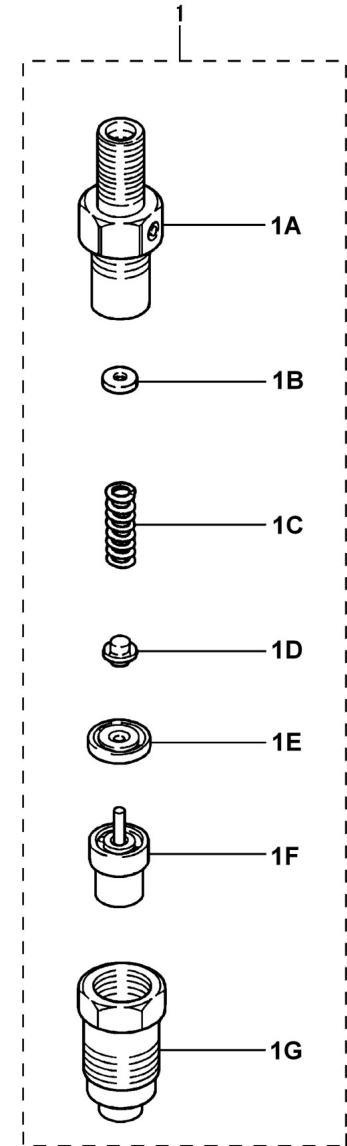

Genset 11 GT/GTC & 14 GTA/GTAC

Fuel System

D GC01 4 2 Injection Nozzle

Fig.	Ref.	Qty.	Descr.	Obs	From	UpTo
1	13826001	3	Nozzle & Holder A			
1A	13826002	3	Body Assy			
1BAA	13826010	0	Washer 1,25	#		
1BAB	13826011	0	Washer 1,30	#		
1BAC	13826012	0	Washer 1,35	#		
1BAD	13826013	0	Washer 1,40	#		
1BAE	13826014	0	Washer 1,45	#		
1BAF	13826015	0	Washer 1,50	#		
1BAG	13826016	0	Washer 1,55	#		
1BAH	13826017	0	Washer 1,60	#		
1BAI	13826019	0	Washer 1,65	#		
1BAJ	13826020	0	Washer 1,70	#		
1C	17226004	3	Spring, Pressure			
1D	13826003	3	Pin Pressure			
1E	13826007	3	PIECE DISTANCE			07/01/2020
1F	13826018	3	Nozzle Assy			
1G	17226009	3	Nut