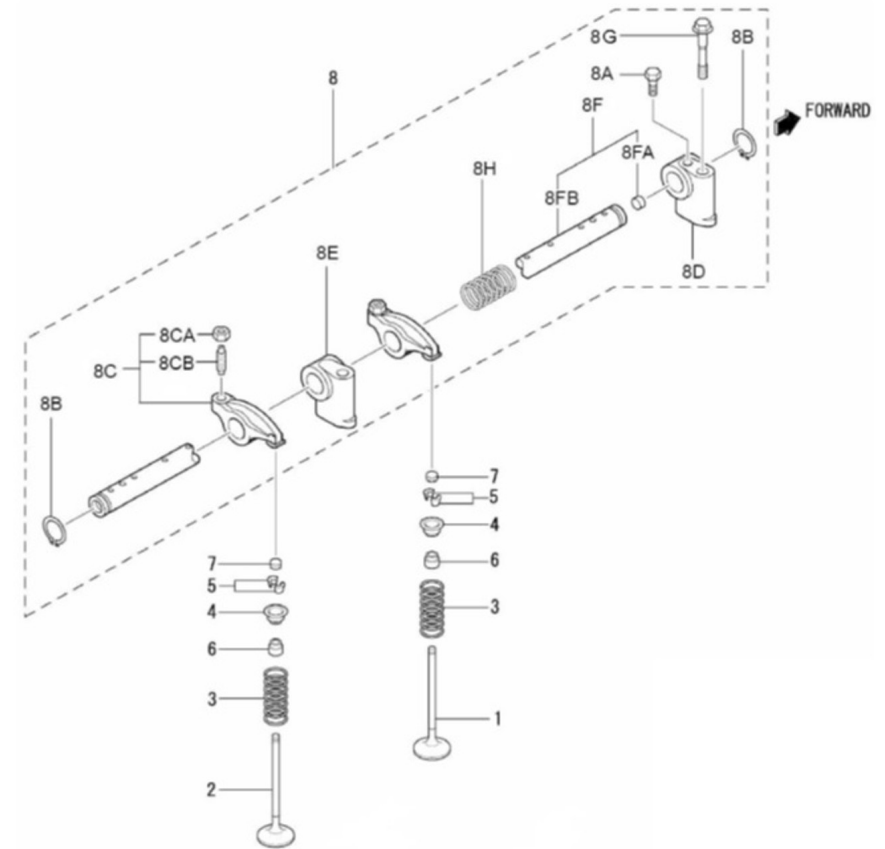

Genset 11 GT/GTC & 14 GTA/GTAC

Engine Body

D GC01 1 4 Timing Parts

Fig.	Ref.	Qty.	Descr.	Obs	From	UpTo
1	17222035	1	CamShaft			
2	17222021	1	Gear, CrankShaft			
3	13222020	1	KEY			
4	17222038	1	Gear Assy, IDLER			
5	17222043	1	Gear, Injection Pump			
6	17422075	1	Plate,THRUST			
7	17821012	2	Bolt,W/Washer			
8	13222061	6	Tappet			
9	17222041	6	ROD, PUSH			
11	17022067	2	Ball Bearing 6205-C3			
12	17222066G.1	1	Gear, Pressure Oil Pump			
13	17222040	1	Shaft,Fuel INJ. Pump			
14	13222062	1	Ball Bearing 6228			
15	17222065	1	Washer			
16	17622060.4	1	Key, Sunk			
17	17422037G.1	1	Bolt W/Washer (Generator)			