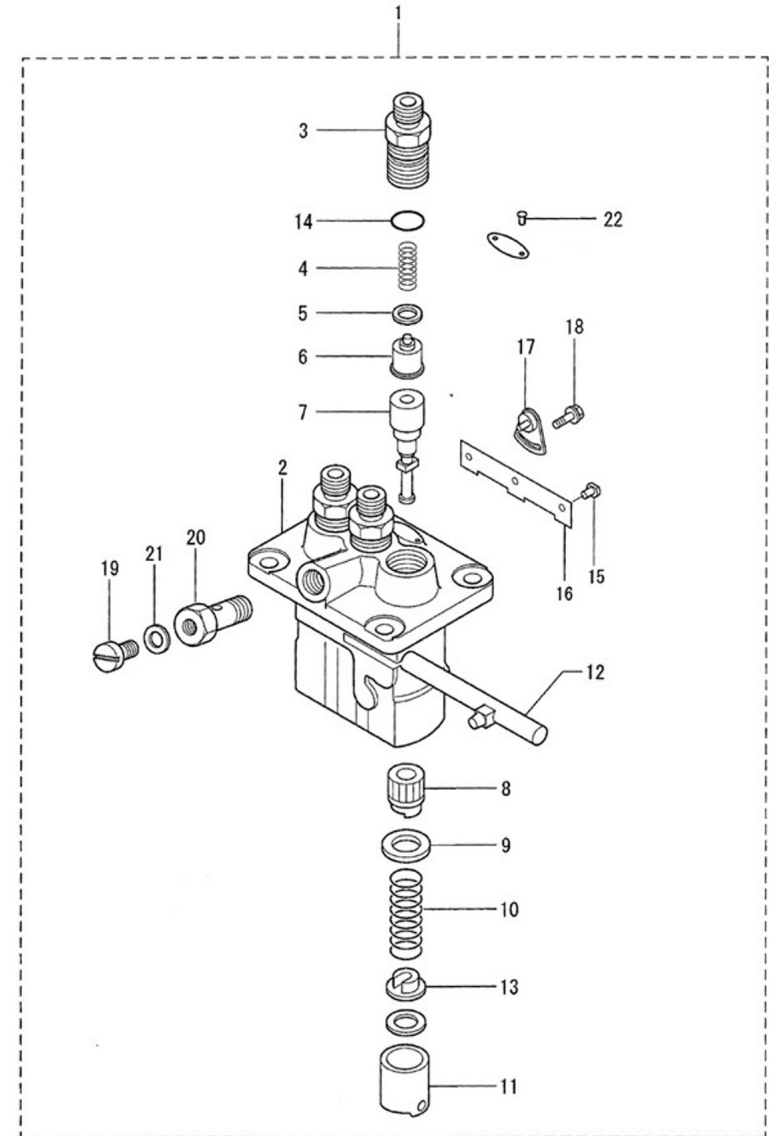

D GC01 4 3 Fuel Injection Pump

Fig.	Ref.	Qty.	Descr.	Obs	From	UpTo
1	17225001G	1	Pump Assy, Fuel Injection (Generator)			
2	17225005G	1	Housing Sub Assy			
3	17225004	3	Holder Delivery Valve			
4	13225002	3	Spring DELIVERY Valve			
5	13125007	3	Gasket DELIVERY V			
6	17225008G	3	Valve SUB-Assy (Generator)			
7	17225009G	3	Element SUB Assy (Generator)			
8	13125010	3	SLEEVE			
9	13125011	3	Seat Spring Upper			
10	13125012	3	Spring Plunger			
11	13125021	3	Tappet SUB Assy			
12	17225006	1	RACK Assy, Control			
13	13125013	3	Seat Spring LOWER			
14	13125033	3	O-Ring D. 15X2,5			
15	13125022	3	Pin Tappet Guide			
16	13625023	1	Plate			
17	13125030	2	Plate Assy Pressure			
19	17225026.3	1	Screw Air BLEEDER			
20	17225027.3	1	Screw HOLLOW			
21	17225025.3	1	Washer DRAIN Screw			
22	13125003	2	RIVET