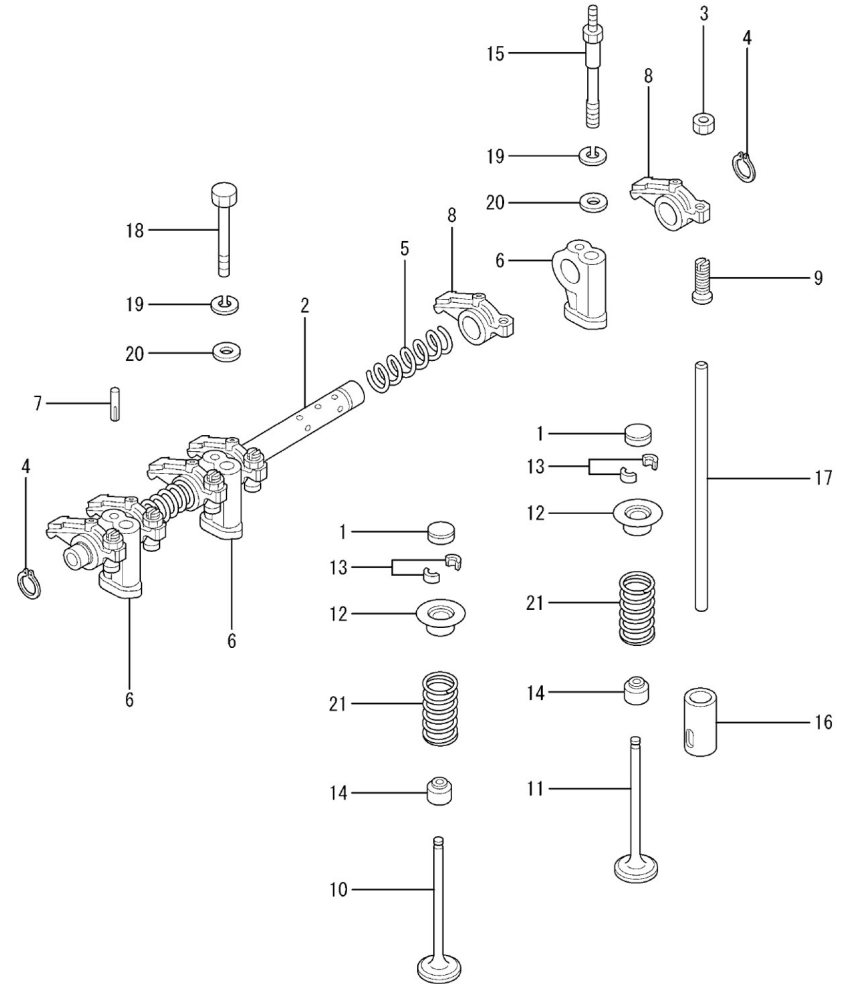

PLACA
PLATE

NUMERO DE SERIE
SERIAL NUMBER

Index

Engine Body

Cylinder Head
Rocker Cover & Breather
Valve Drive
Timing Parts
Gear Case
Crankcase
Flywheel Housing
Piston & Connecting Rod
Crankshaft & Flywheel
Oil System
Oil Pan
Engine Brackets

D GB01 1 1 **Cylinder Head**

Fig.	Ref.	Qty.	Descr.	Obs	From	UpTo
1	13821011	2	HANGER Engine			
2	13921001G	1	Head Assy,Cylinder			
2A	13721002	6	Guide Valve			
2B	13821012	3	Cap			
2C	13520013	1	Cap,SealING			
2D	13921061G	3	Seat Valve (Intake)			
3	17621004	1	Gasket,Cylinder Head			
4	13821005	8	Bolt,cylinder head			
5	13821013	3	Bolt,cylinder head			
6	17422037G.1	2	Bolt W/Washer (Generator)			
7	13220023	1	Plug TAPER			

D GB01 1 4 Timing Parts

Fig.	Ref.	Qty.	Descr.	Obs	From	UpTo
1	13822033	1	Washer CamShaft Stop			
2	13822057.1	1	Spring,Valve			
3	13922035G.1	1	CamShaft			
4	17622036	1	KEY			
5	53040016	1	CIRClip DIN 471 E-16			
6	17622068.4	1	Bearing Ball			
7	13922040	1	Shaft Fuel INJ.PU			
8	17622060.4	1	Key, Sunk			
9	13822066	1	Ball Bearing 6005-C3			
10	13822043.4	1	Gear,Fuel INJ.Pump Z=52			
11	13922065G	1	Gear Oil Pump			
12	53040020	1	CIRClip DIN 471 E-20			
13	17622034.4	1	Plate DISTANCE			
14	17622038.4	1	Gear Assy,IDLER Z=40			
15	13822037	1	Gear,CamShaft Z=52			
16A	52102155	2	Bolt DIN 933 M6-12 8.8			
16B	53033006	2	Washer GROWER DIN 127-6			