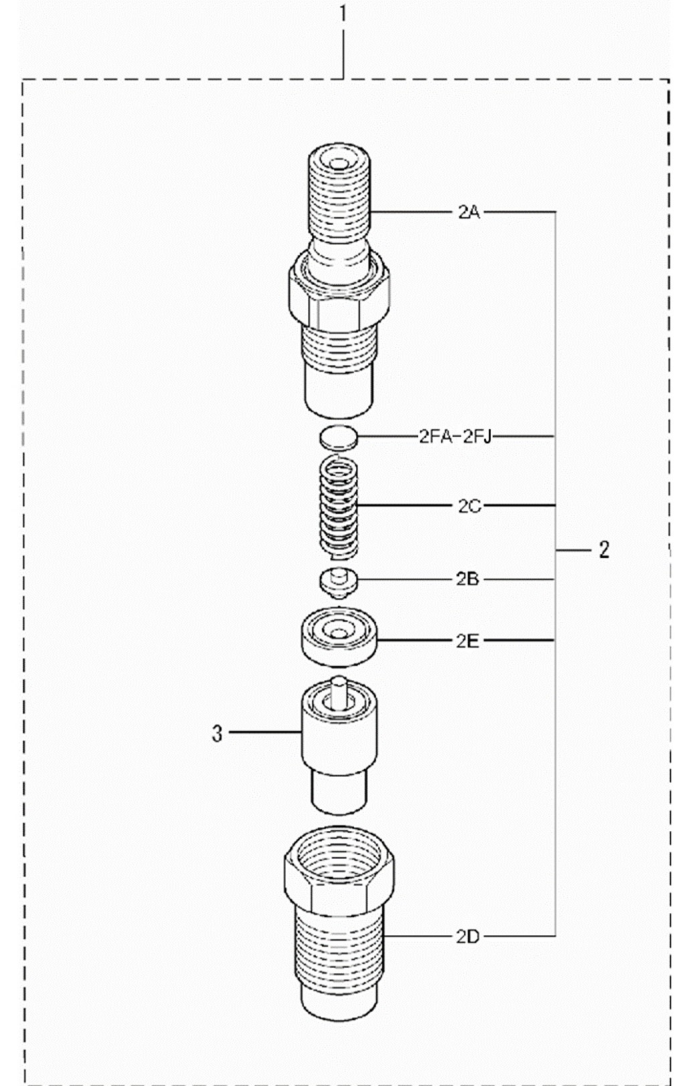

Genset 7 GS/GSC & 8 GSA/GSAC

Fuel System

D GB01 4 2 Injection Nozzle

Fig.	Ref.	Qty.	Descr.	Obs	From	UpTo
1	13826001	3	Nozzle & Holder A			
2	13824013	3	Injector Washer			
2A	(*)	3	Not available		01/01/2016	
2B	13826003	3	Pin Pressure			
2C	17226004	3	Spring, Pressure			
2D	13826006	3	Nut RETAINING			
2E	13826007	3	PIECE DISTANCE			07/01/2020
2FA	13826010	0	Washer 1,25	#		
2FB	13826011	0	Washer 1,30	#		
2FC	13826012	0	Washer 1,35	#		
2FD	13826013	0	Washer 1,40	#		
2FE	13826014	0	Washer 1,45	#		
2FF	13826015	0	Washer 1,50	#		
2FG	13826016	0	Washer 1,55	#		
2FH	13826017	0	Washer 1,60	#		
2FI	13826019	0	Washer 1,65	#		
2FJ	13826020	0	Washer 1,70	#		
3	13826018	3	Nozzle Assy