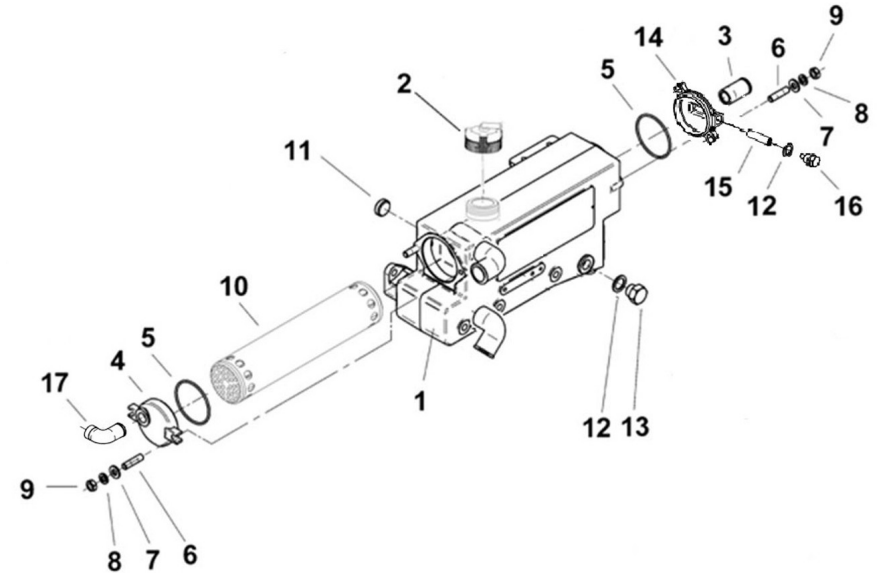

D 17611000.1REC Water Cooler Assy MINI-29

Fig.	Ref.	Qty.	Descr.	Obs	From	UpTo
1	17611001	1	Body, Water Cooler			
2	13811010	1	Cap			
3	13211031	1	Raccord 1/2"			
4	13811002	1	Water Cooler Cover			
5	13811007	2	O-Ring D. 57X2,5			
6	13311006	4	Stud,cover			
7	51030008	4	Washer DIN 125-8			
8	53033008	4	Washer GROWER DIN 127-8			
9	54120008	4	Nut DIN 934 M8			
10	17211004	1	Tubular Bundle			
11	12113092	1	Plug			
12	56000073	2	Copper Washer 16-23-1,5			
13	12111076	1	Plug			
14	13811042	1	Water Cooler Cover			
15	13811043	1	Engine Anode 29.5 mm M.8			
16	18011009	1	Anode Plug			
17	13211035	1	Exhaust Manifold Outlet Bend