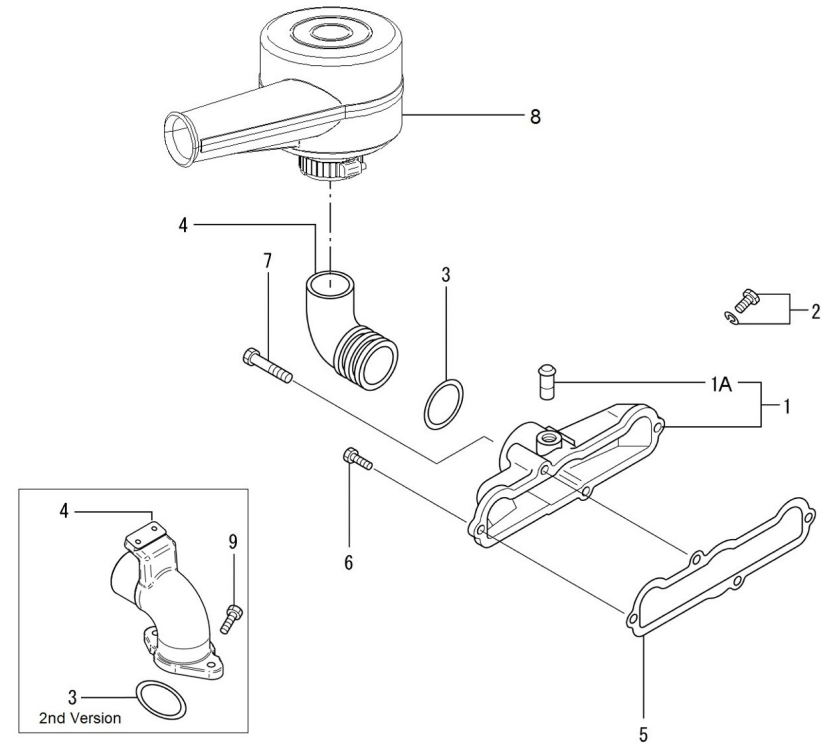

Genset 7 GS/GSC & 8 GSA/GSAC

Inlet & Exhaust

D GB01 2 1 Inlet

Fig.	Ref.	Qty.	Descr.	Obs	From	UpTo
1	13921030	1	Cover Assy Intake			
1A	(*)	1	Not available			
2	13821033.1	1	Bolt,W/Washer			19/09/2017
2A	52102155	1	Bolt DIN 933 M6-12 8.8		20/09/2017	19/12/2019
3	13821042	1	O-Ring D. 36X3,5			
3	17621042	1	Gasket			
4	13821029	1	Pipe Intake			
4	17610027	1	Bend Filter Air			
5	17621032	1	Gasket Intake COV			
7	52101162	2	Bolt DIN 931 M6-45 8.8			
8	13810074	1	Air Filter		15/02/2017	
9A	52102157	2	Bolt DIN 933 M6-20 8.8			
9B	53038006	2	Washer DIN 6798-A 6