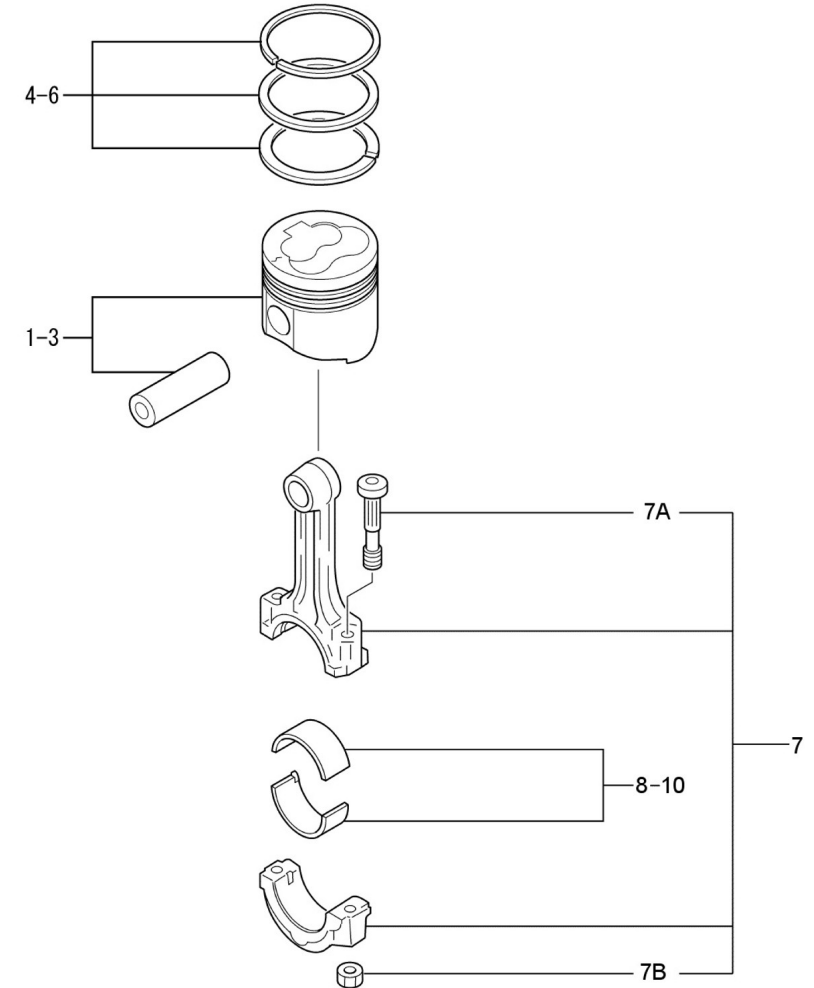

GenSet 7 GS/GSC & 8 GSA/GSAC

Engine Body

D GB01 1 8 Piston & Connecting Rod

Fig.	Ref.	Qty.	Descr.	Obs	From	UpTo
1	13822001.1	3	Piston & Pin Set STD.			
2	13822002.1	3	PISTON & Pin SET O.S. 0.25			
2	13822002.2	3	PISTON & Pin SET O.S. 0.25			
3	13822003.1	3	Piston & Pin Set O.S. 0.50			
4	13822006	3	Ring Set,Piston STD.			
5	13822007	3	Ring Set,Piston O.S. 0.25			
6	13822008	3	Ring Set,Piston O.S. 0.50			
7	13822012.3	3	Rod Assy (21)			
7A	13222013	6	Bolt,connecting rod			
7B	13222011	6	Nut,connecting rod			
8	13822014	3	Bearing Set,CON-ROD STD.			
9	13822015	3	Bearing Set,Con-Rod U.S. 0.25			
10	13822016	3	Bearing Set,Con-Rod U.S. 0.50