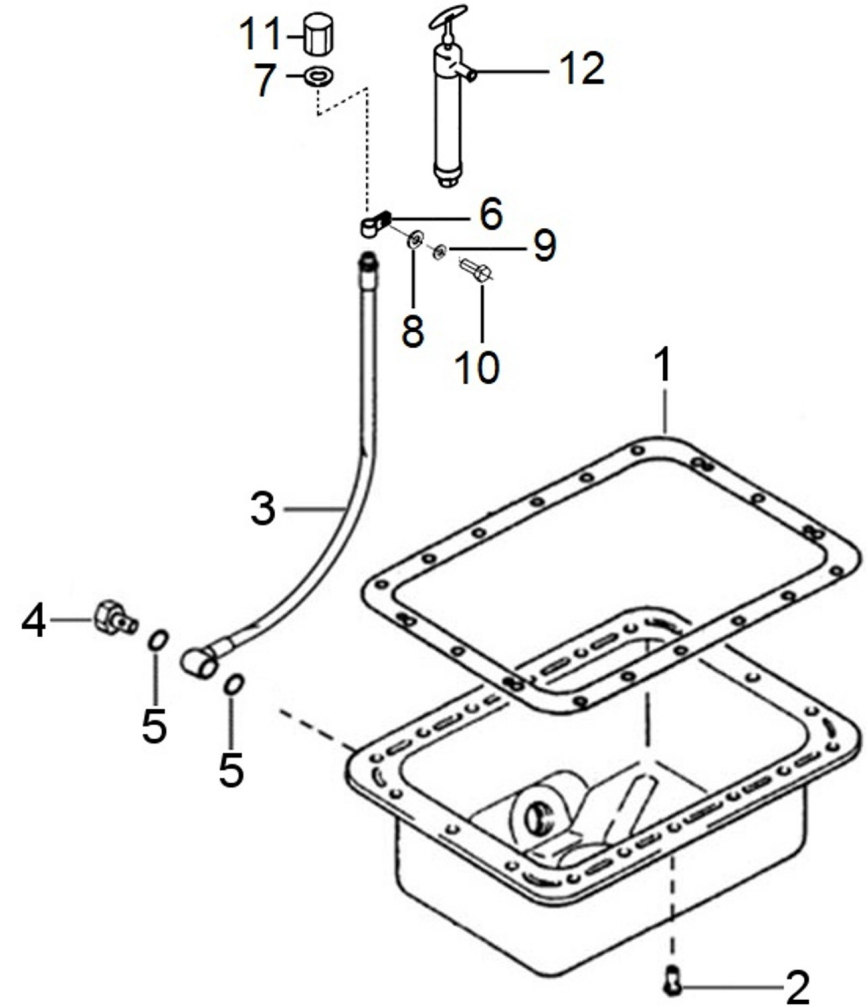

D GB01 1 11 Oil Pan

Fig.	Ref.	Qty.	Descr.	Obs	From	UpTo
2A	52102155	18	Bolt DIN 933 M6-12 8.8			
2B	53033006	1	Washer GROWER DIN 127-6			
3	13814021	1	ExtraCTION, hose			
4	16514022	1	Coupling,screw 18x150			
5	56000077	2	Washer 18-23-1,5			
6	17114023	1	Bracket,pipe			
7	56000217	1	Washer 13-20-3			
8	51030010	1	Washer DIN 125-10			
9	53033010	1	Washer GROWER DIN 127-10			
10	52202307	1	Bolt DIN 933 M10-1,25-20 8.8			
11	16514020	1	Plug			
12	14714001	1	Oil Extraction Pump			