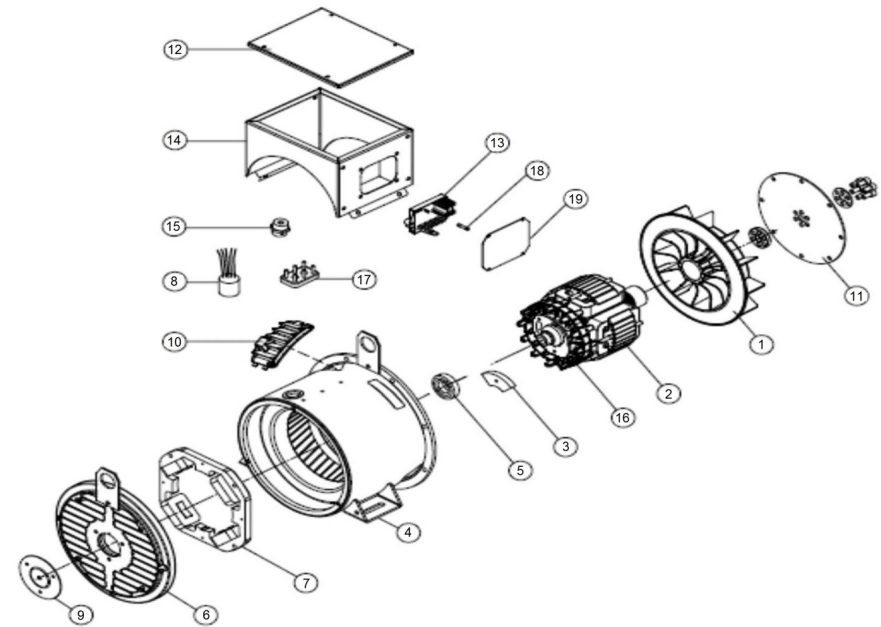

D 60511108S Alternator Spare Parts | 9KVA 1800RPM 60 Hz

Fig.	Ref.	Qty.	Descr.	Obs	From	UpTo
1	60511107S.1	1	Fan SK160S-, C-, M- 4P			
2	(*)	1	Not available			
3	60511107S.3	1	Diode Bridge			
5	60511107S.5	1	Bearing 6206 2RS/C3			
6	60511107S.13	1	Rear Shield			
7	60511107S.25	1	Exciter Stator SK160S-			
8	60511107S.17	1	Filter Fur Avr Brushless			
9	60511107S.26	5	Rear Shield Cover			
10	60511107S.10	5	IP23 Grid			
11	60511107S.27	1	SAE Kit Disk 6,5"			
12	60511107S.12	1	Top Cover SK160S-, C-, M-			
13	60511107S.35.1	1	Electronic Board AVR BL4 U			
14	60511107S.28	1	Terminal Box SK160S-, C-, M- Boîte			
15	60511107S.15	1	M6 Insulator Clamp			
15	60511107S.16	1	M8 Insulator Clamp			
16	60511107S.29	1	Exciter Rotor SK160S- 4P			
17	60511107S.18	1	M6 Terminal Board			
17	60511107S.19	1	M8 Terminal Board			
18	60511107S.20	10	Fuse 5x20 3,15A F			
19	60511107S.21	1	Cover on Regulator Side