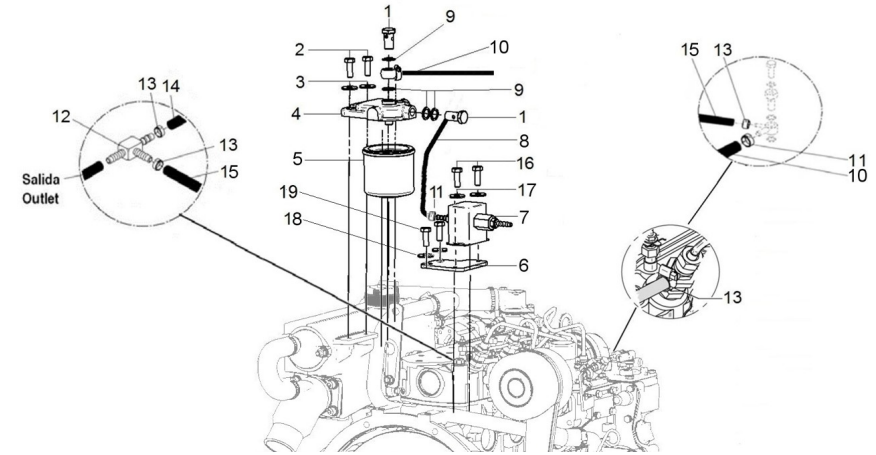

Genset 7 GS/GSC & 8 GSA/GSAC

Fuel System

D GB01 4 5 Fuel Supply Parts

Fig.	Ref.	Qty.	Descr.	Obs	From	UpTo
1	12814051	2	Screw,eye			
2	52102258	2	Bolt DIN 933 M8-25 8.8			
3	51031008	2	Washer DIN 9021 8			
4	13114120	1	Cover,filter f/.SMI			
5	13114022	1	Fuel Filter Element from MINI 10 to 55			
6	60539018	1	Bracket			25/12/2024
6	60539026	1	Bracket		28/12/2024	
7	13814070	1	Electric Fuel Feed Pump 12V			
Figure A for 12V System						
7A	13814072	2	Straight Hose Connector 1/8" NPTF			
7B	57000361	2	Washer 10-14-1,5			
8	13914015	1	Pipe			
9	57000369	4	Washer 14,2-20-1,5			
10	17614027	1	Hose			
11	51086016	2	ONE EAR Clamp With INTERIOR Ring 14-16,3			
12	17614028	1	Bypass "T"			
13	51086010	4	One Ear Clamp With Interior Ring 10-11,5			
14	17614026	1	0,04 M. Hose			
15	17214025	1	0,31 M. Hose			
16	52102153	2	Bolt DIN 933 M6-8 8.8			
17	51030006	2	Washer DIN 125-6			
18	53033010	2	Washer GROWER DIN 127-10			
19	52202307	2	Bolt DIN 933 M10-1,25-20 8.8			
NS	60900126	1	TERMINAL