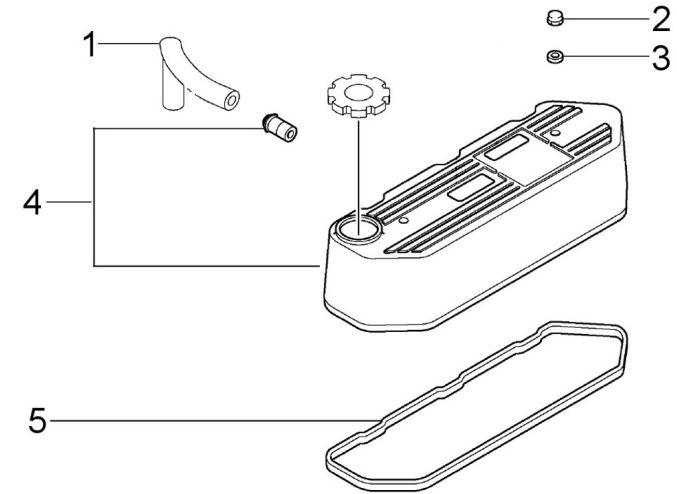

D GB01 1 2   **Rocker Cover & Breather**

<i>Fig.</i>	<i>Ref.</i>	<i>Qty.</i>	<i>Descr.</i>	<i>Obs</i>	<i>From</i>	<i>UpTo</i>
1	13821006	1	Hose BREATHER			
2	13821018	2	Nut			
3	51030006	2	Washer DIN 125-6			
4	(*)	1	Not available			
5	13921010	1	Gasket Rocker Cover