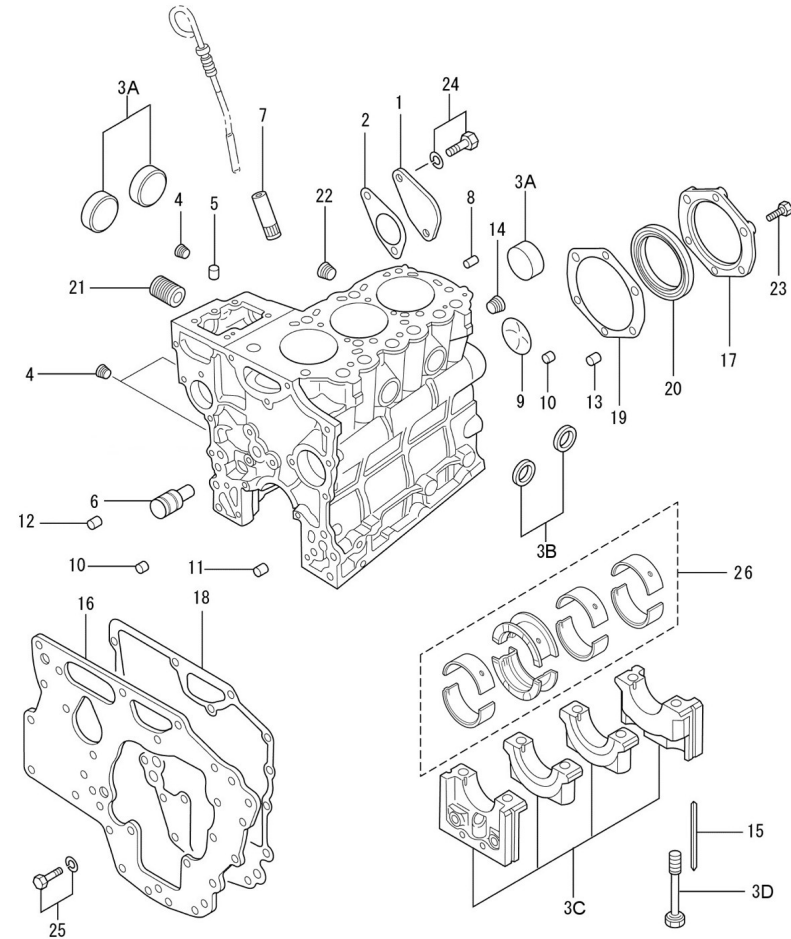

D GB01 1 6 **Crankcase**

Fig.	Ref.	Qty.	Descr.	Obs	From	UpTo
1	13820011	1	Cover			
2	17620012.4	1	Gasket Cover			
3A	13520013	3	Cap,SealING			
3B	13220012	2	Cap Sealing			
3C	(*)	1	Not available			
3D	13820009.1	8	Bolt Bearing Cap			
4	17620013.4	3	Plug Taper 1/16			
5	17620036.4	2	Pin Dowel		02/08/2017	
6	13820014	1	Shaft IDLER			
7	17620007.4	1	Guide			
8	17620020.4	1	Pin		02/08/2017	
9	13820013	1	Plug Expansion			
10	13720009	2	Bushing (6X9)			
11	17620021.4	1	Bushing			
12	13220021	2	Bushing KNOCK			
13	13520010	3	KNOCK			
14	13220023	1	Plug TAPER			
15	13820002	4	Seal Side			
16	13820017	1	Plate, Front			
17	13820015	1	Case Oil Seal			
18	13820018	1	Gasket Front Plate			
19	13820016	1	Gasket Oil Seal C			
20	13820008	1	Seal Oil			
21	13124047	1	Shaft Oil Filter			
22	17120022	1	Plug, tapered			
23	52102157	6	Bolt DIN 933 M6-20 8.8			
24	17422037G.1	2	Bolt W/Washer (Generator)			
25	17620054	7	Bolt			
26A	13920003	1	Bearing Set CRANK STD.			
26B	13920004	1	Bearing Set CRANK +0,25			
26C	13920005	1	Bearing Set CRANK