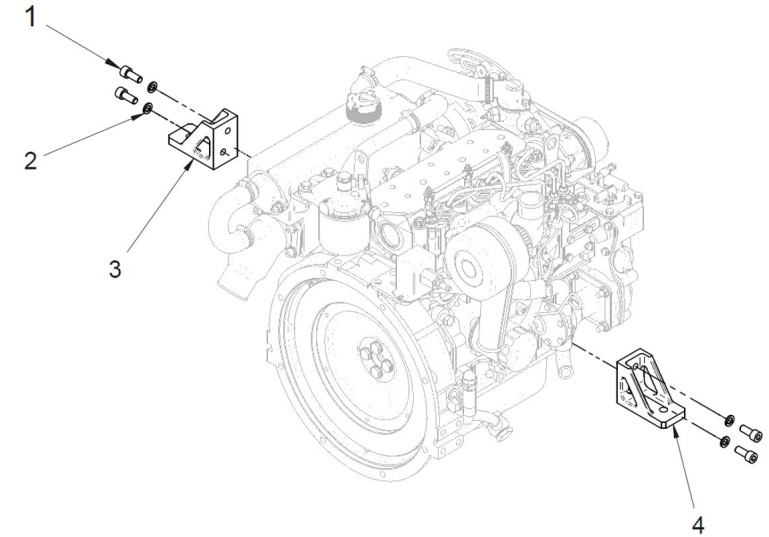

D GB01 1 12 Engine Brackets

<i>Fig.</i>	<i>Ref.</i>	<i>Qty.</i>	<i>Descr.</i>	<i>Obs</i>	<i>From</i>	<i>UpTo</i>
1	52203308	4	Bolt DIN 912 M10-1,25-25 12.9 Blued			
2	53033010	4	Washer GROWER DIN 127-10			
3	13910004G.1	1	Front Bracket			
4	13910003G.1	1	Front Bracket