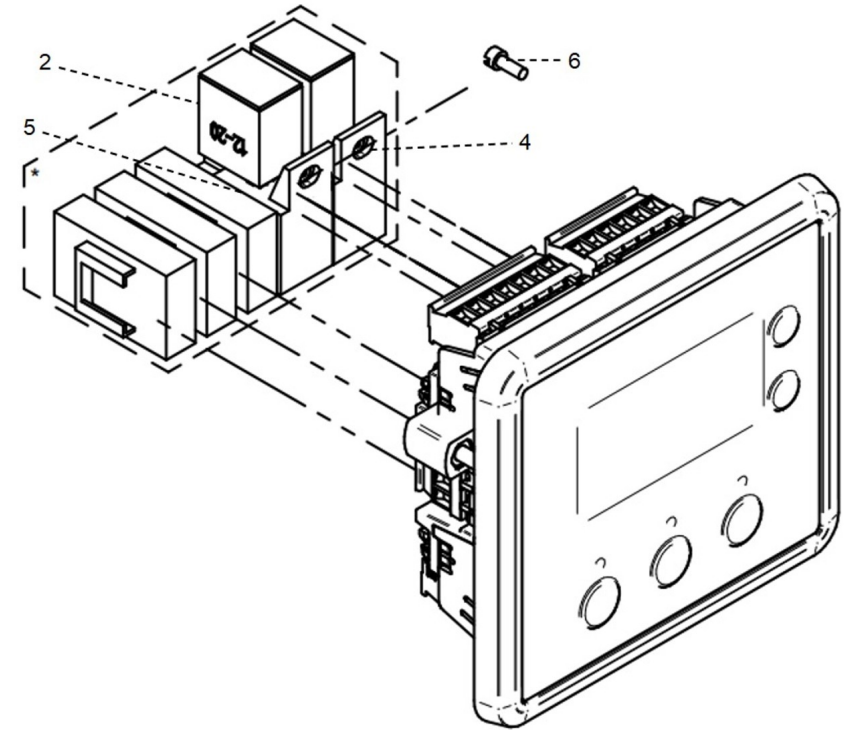

D PANELGRUPO2_01 Panel Components for Genset

Fig.	Ref.	Qty.	Descr.	Obs	From	UpTo
2A	60900091	4	MICRO Relay 12V 12-20			
Figure A for 12V System						
2B	60900092	4	MICRO Relay 24V 24-10			
Figure b for 24V System						
4	51030005	2	Washer DIN 125-5			
5	61900001	1	Rail Guide For Modular Micro Relay Holder - Fusible			29/03/2023
5	61900002	1	Rail Guide For Modular Micro Relay Holder - Fusible			29/03/2023
6	51918054	2	Bolt DIN 7981C 3,5-9,5			
NS	60972112	1	Wiring BRIDGE MONOF. Panel COMAP			
NS	60972123	1	Electrical System Back Panel SCO 5			
NS	61972124	1	SCO 5 Panel Screw Bracket