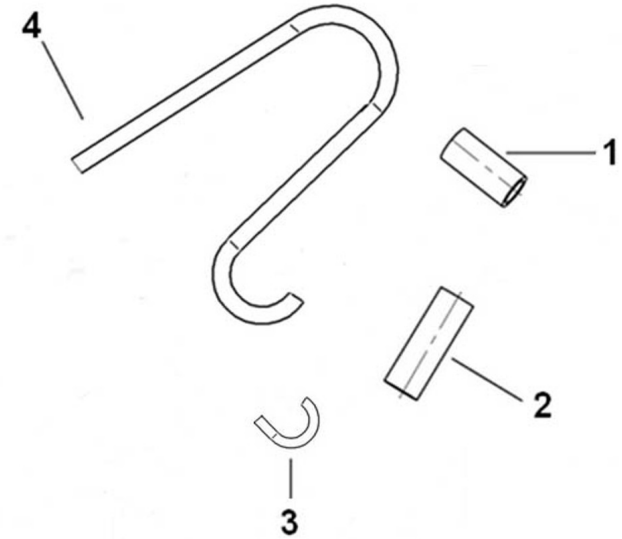

1761100.4 Pipe Rubber Set,Water Line 4 V.MINI-29

Fig.	Ref.	Qty.	Descr.	Obs	From	UpTo
1	13811017	2	Pipe 28-38-80			
2	17611002	1	Pipe 28-38-110			
3	17611034	1	Hose			
4	M87501927	1.0	Water Intake Hose (HQ) D. 19-27