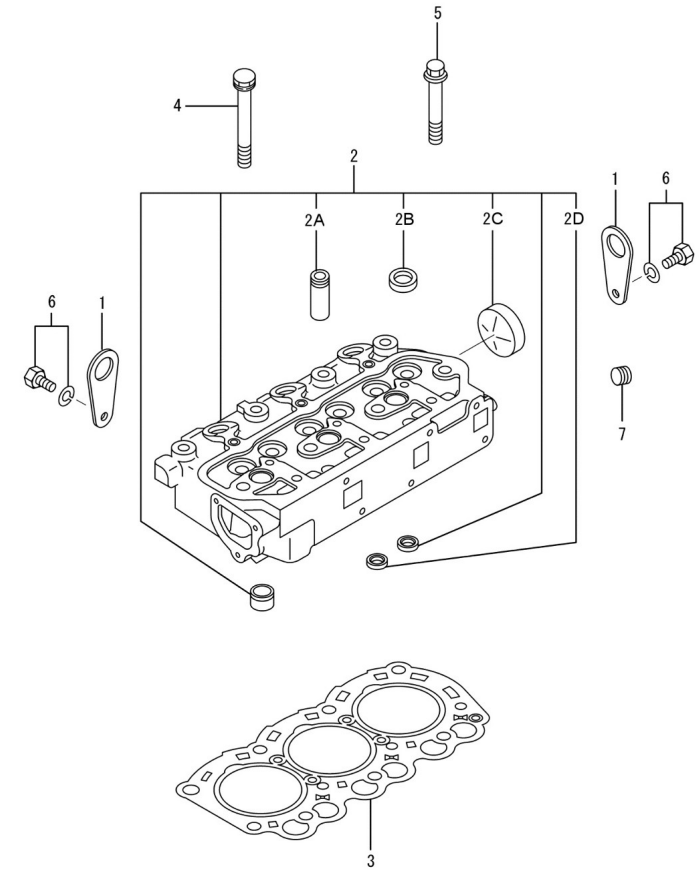

Chassis Spare Parts

Genset Chassis

Canopy Spare Parts

Soundproof Cabin Group MI26
Kit Cabin Alt.SINCRO

Maintenance Kit

Gasket Kit
Pipe Rubber Set, Water Line 4 V. MINI-29
Pipe Rubber Set, water line 6 V.
Repair Kit Water Pump 1/2"
Repair Kit Water Pump 1/2"
Special Tools

D GB01 1 1 **Cylinder Head**

Fig.	Ref.	Qty.	Descr.	Obs	From	UpTo
1	13821011	2	HANGER Engine			
2	13921001G	1	Head Assy,Cylinder			
2A	13721002	6	Guide Valve			
2B	13821012	3	Cap			
2C	13520013	1	Cap,SealING			
2D	13921061G	3	Seat Valve (Intake)			
3	17621004	1	Gasket,Cylinder Head			
4	13821005	8	Bolt,cylinder head			
5	13821013	3	Bolt,cylinder head			
6	17422037G.1	2	Bolt W/Washer (Generator)			
7	13220023	1	Plug TAPER			