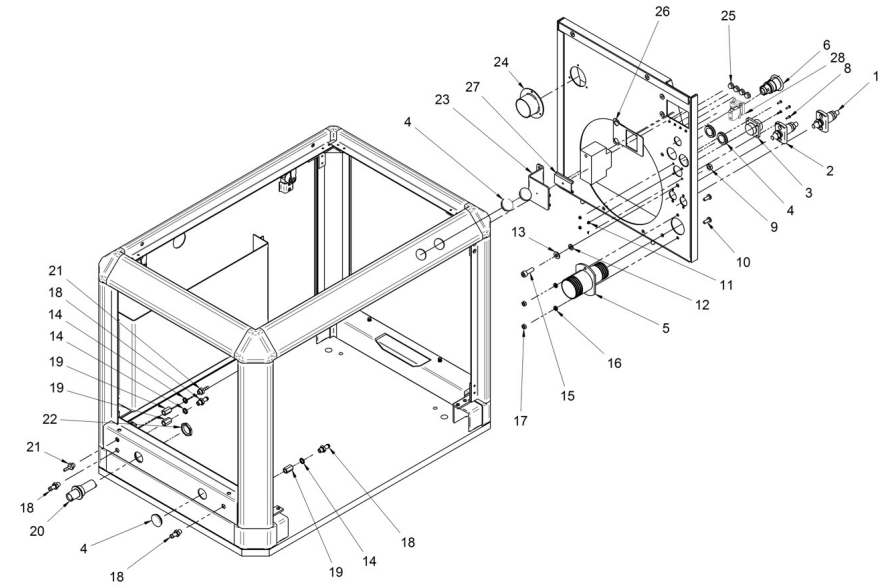

Genset 7 GS/GSC & 8 GSA/GSAC

Canopy Spare Parts

D 60539059 Kit Cabin Alt.SINCRO

Fig.	Ref.	Qty.	Descr.	Obs	From	UpTo
NS	60972091	2	TER. PROTECTIVE 20 BLACK	[NS]		
NS	60972094	1	TER. PROTECTIVE 28 RED	[NS]		
NS	60973048	1	BLACK Battery NEGATIVE Wiring	[NS]		
NS	60973049	1	RED Battery POSITIVE Wiring	[NS]		
NS	CAP.FLEXI0048	1	Rubber Cap D. 4.8 X 13	[NS]		
NS	CAP.FLEXI0064	2	Rubber Cap D. 6,4x13	[NS]		
NS	M80501006	1.0	Hose D.10-6	[NS]		
NS	M81510817	1.0	Fuel Hose D. 8-16	[NS]		
NS	M86500512	1.0	Fuel Hose DIN 73379 D. 5-11	[NS]		
NS	M87501927	0.0	Water Intake Hose (HQ) D. 19-27	[NS]		
NS	M88505062	0.0	Exhaust Hose D. 51	[NS]		
NS	M88564000	0.0	Air Aspiration Hose D. 40	[NS]		
NS	M88564500	0.0	Air Aspiration Hose D. 45	[NS]		
NS	M88565000	0.0	Air Aspiration Hose D. 50	[NS]