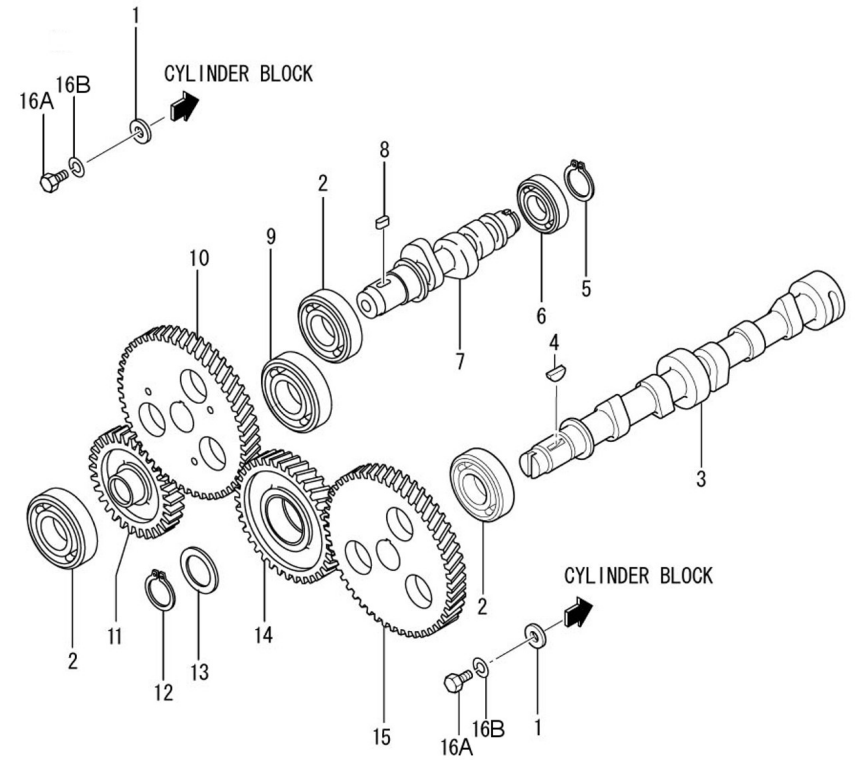

D GB01 1 1 **Cylinder Head**

Fig.	Ref.	Qty.	Descr.	Obs	From	UpTo
1	13821011	2	HANGER Engine			
2	13921001G	1	Head Assy,Cylinder			
2A	13721002	6	Guide Valve			
2B	13821012	3	Cap			
2C	13520013	1	Cap,SealING			
2D	13921061G	3	Seat Valve (Intake)			
3	17621004	1	Gasket,Cylinder Head			
4	13821005	8	Bolt,cylinder head			
5	13821013	3	Bolt,cylinder head			
6	17422037G.1	2	Bolt W/Washer (Generator)			
7	13220023	1	Plug TAPER			

D GB01 1 3 **Valve Drive**

Fig.	Ref.	Qty.	Descr.	Obs	From	UpTo
1	13822069	6	Cap Stem			
2	13922046	1	Shaft Assy			
3	52120006	6	Nut DIN 934 M6 8.8			
4	53040012	2	CIRClip DIN 471 E-12			
5	17622047.4	2	Spring Rocker SHAFT			
6	13722048	3	Stay Rocker			
7	13822070	1	Pin GROOVED			
8	13822042	6	ARM Rocker			
9	13822044	6	Screw Adjusting			
10	13822055	3	Intake Valve			
11	13822056	3	Exhaust Valve			
12	13822058	6	Retainer Valve SP			
13	13222059	12	Lock Valve			
14	13222054	6	Seal Valve Stem			
15	13822053	2	Bolt Rocker STAY			
16	13822061	6	Tappet			
17	13822041	6	ROD PUSH			
18	52101265	1	Bolt DIN 931 M8-60 8.8			
19	53033008	3	Washer GROWER DIN 127-8			
20	17622051.4	3	Washer			
21	13822057.1	6	Spring,Valve			

D GB01 1 4 Timing Parts

Fig.	Ref.	Qty.	Descr.	Obs	From	UpTo
1	13822033	1	Washer CamShaft Stop			
2	13822057.1	1	Spring,Valve			
3	13922035G.1	1	CamShaft			
4	17622036	1	KEY			
5	53040016	1	CIRClip DIN 471 E-16			
6	17622068.4	1	Bearing Ball			
7	13922040	1	Shaft Fuel INJ.PU			
8	17622060.4	1	Key, Sunk			
9	13822066	1	Ball Bearing 6005-C3			
10	13822043.4	1	Gear,Fuel INJ.Pump Z=52			
11	13922065G	1	Gear Oil Pump			
12	53040020	1	CIRClip DIN 471 E-20			
13	17622034.4	1	Plate DISTANCE			
14	17622038.4	1	Gear Assy,IDLER Z=40			
15	13822037	1	Gear,CamShaft Z=52			
16A	52102155	2	Bolt DIN 933 M6-12 8.8			
16B	53033006	2	Washer GROWER DIN 127-6			