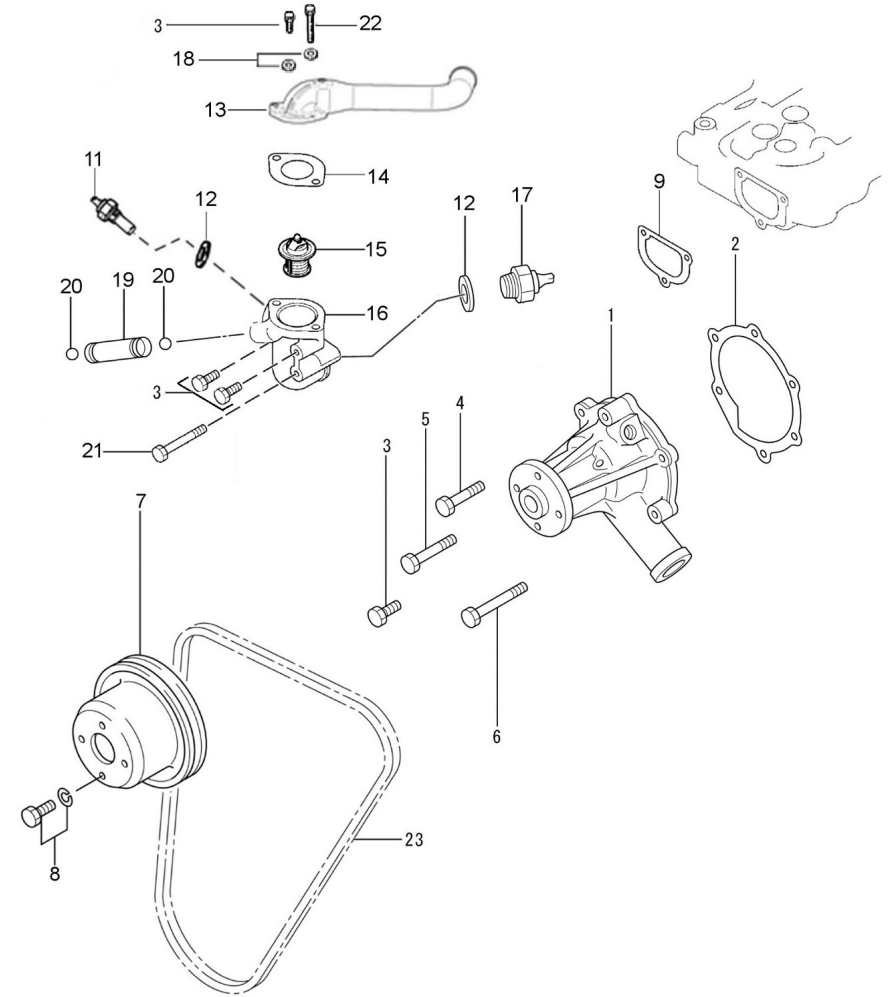

D GB01 3 1 Water Pump

Fig.	Ref.	Qty.	Descr.	Obs	From	UpTo
1	13821020	1	Fresh Water Pump			
2	13821022	1	Gasket Water Pump			
3	52102157	5	Bolt DIN 933 M6-20 8.8			
4	52102160	1	Bolt DIN 933 M6-35 8.8			
5	52101162	1	Bolt DIN 931 M6-45 8.8			
6	52102164	2	Bolt DIN 933 M6-55 8.8			
7	13921021	1	Pulley Water Pump			
8A	52102155	4	Bolt DIN 933 M6-12 8.8			
8B	53033006	4	Washer GROWER DIN 127-6			
9	13821033	1	Gasket Thermostat		25/03/2020	
9	17621033.4	1	Gasket Thermostat		27/03/2018	25/03/2020
11	60900980	1	Temperature Sensor			
12	56000073	2	Copper Washer 16-23-1,5			
13	13811020.1	1	Cover			25/12/2024
13	13811031	1	Cover		28/12/2024	
14	13821031	1	Gasket Water OutL			
15	13821027	1	Thermostat 71°			
16	13821037.1	1	FITTING Thermostat New			
17	60900070	1	Thermo-Switch 97°C			
18	53038006	2	Washer DIN 6798-A 6			
19	17621026.4	1	Pipe BYPASS			
20	13821038	2	O-Ring D. 9X2			
21	52101165	1	Bolt DIN 931 M6-60 8.8			
22	52101163	1	Bolt DIN 931 M6-50 8.8			
23	13821228	1	Belt Type SPZX 900