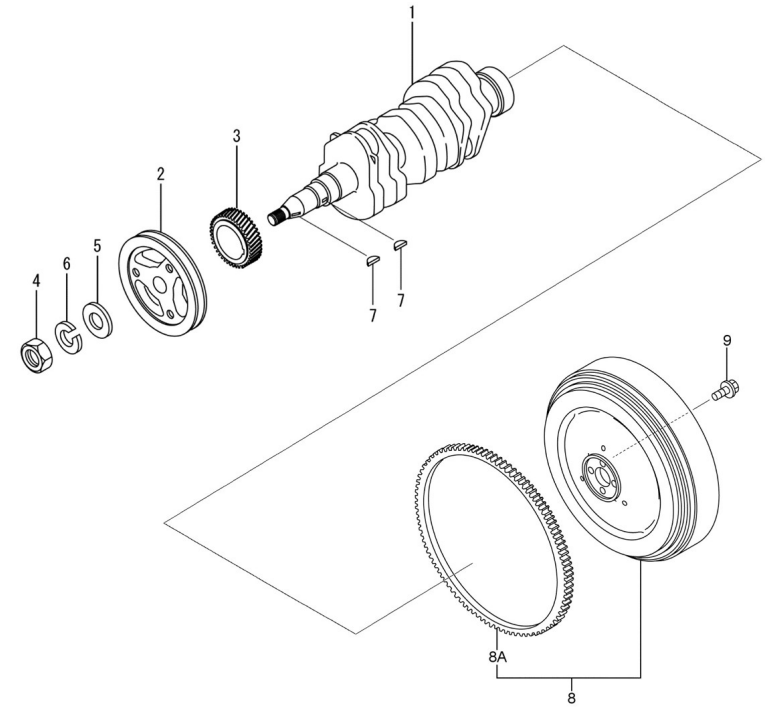

D GB01 1 9 Crankshaft & Flywheel

Fig.	Ref.	Qty.	Descr.	Obs	From	UpTo
1	13922020	1	CrankShaft			
2	17622024.4	1	Pulley CrankShaft			
3	13822021	1	Gear CrankShaft Z=26			
4	13822026	1	Nut			
5	(*)	2	Not available			
6	53033016	1	1			
7	17622036	2	KEY			
8	13822027.3	1	Flywheel Assy			
8A	13722029	1	Gear Ring Z=106			
9	13822031.4	4	Bolt Flywheel