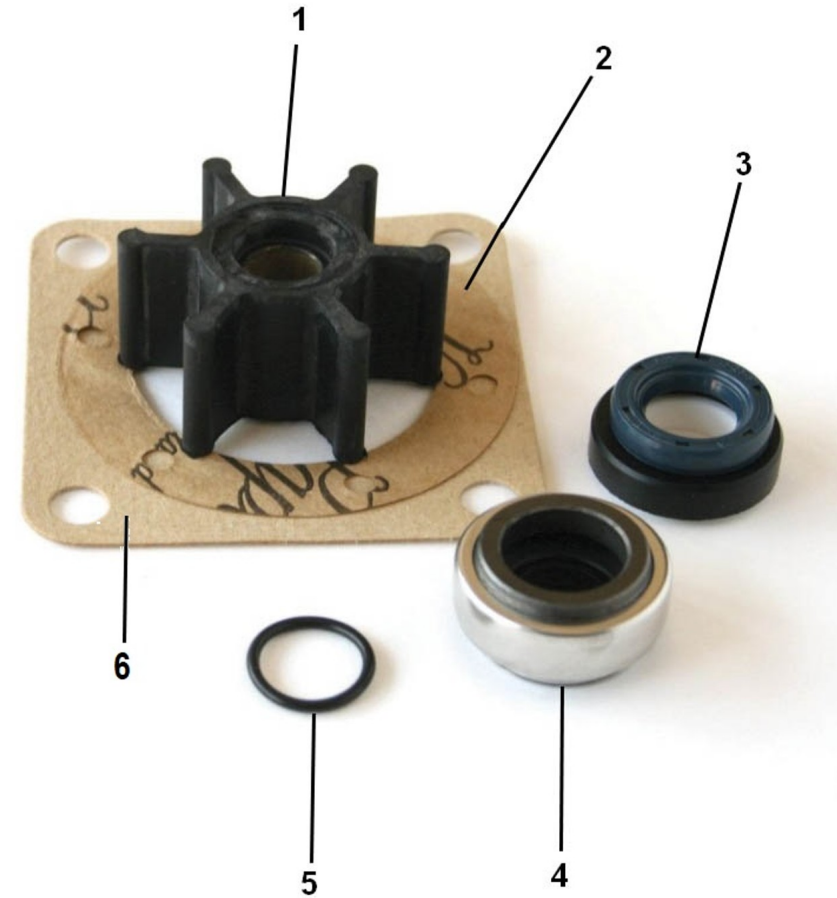

37011200K Repair Kit Water Pump 1/2"

Fig.	Ref.	Qty.	Descr.	Obs	From	UpTo
1	31211008	1	1/2" Impeller			
2	31211003	1	Gasket Cover			
3	33411020	1	Seal			
4	33411019	1	Seal			
5	33311013	1	O-Ring D. 15X2			
6	13120047	1	Gasket Water Pump