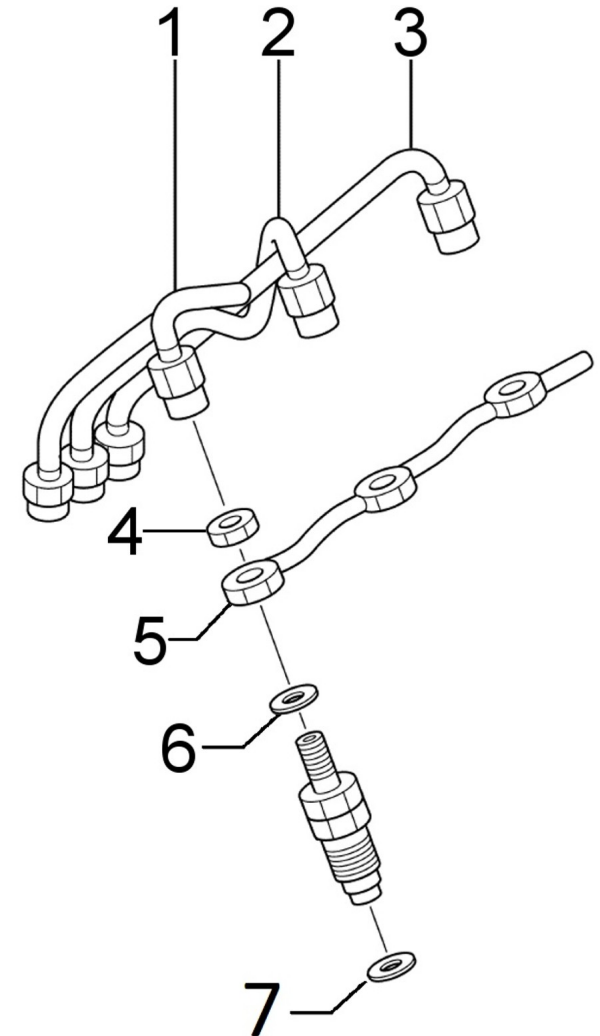

Genset 7 GS/GSC & 8 GSA/GSAC

Fuel System

D GB01 4 1 Fuel Pipe

<i>Fig.</i>	<i>Ref.</i>	<i>Qty.</i>	<i>Descr.</i>	<i>Obs</i>	<i>From</i>	<i>UpTo</i>
1	13824015.1	1	Pipe Injection N.1			
2	13824016.1	1	Pipe Injection N.2			
3	13924019.1	1	Pipe Injection N.3			
4	13824024	3	Nut			
5	13924026	1	Tube gasoil SPILL			
6	17424025G.1	3	Gasket Fuel Return (Genset)			
7	13824013	3	Injector Washer