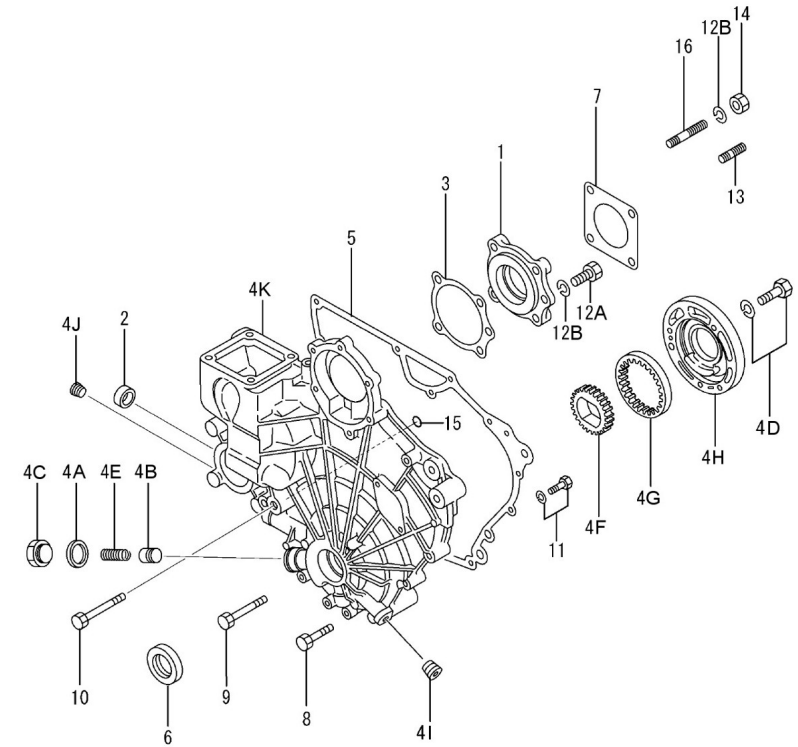

D GB01 1 5 Gear Case

Fig.	Ref.	Qty.	Descr.	Obs	From	UpTo
1	13820037	1	Housing Pump Gear			
2	13820045	1	Cap SealING (20)			
3	13820038	1	Gasket Housing			
4	13820035	1	Case Gear			
4A	56000077	1	Washer 18-23-1,5			
4B	13224043	1	Plunger			
4C	13224045	1	Plug			
4DA	52101159	3	Bolt DIN 931 M6-30 8.8			
4DB	53033006	3	Washer GROWER DIN 127-6			
4E	13824044	1	Spring RELIEF			
4F	13820050	1	Gear Oil Pump INN			
4G	13820051	1	Gear Oil Pump OUT			
4H	13820052	1	Housing Oil Pump			
4I	13220023	1	Plug TAPER			
4J	13821012G	2	Conical Plug			
5	13820040	1	Gasket Gear Case			
6	13820039	1	Oil Seal			
7	13120047	1	Gasket Water Pump			
8	52102160	3	Bolt DIN 933 M6-35 8.8			
9	52102164	4	Bolt DIN 933 M6-55 8.8			
10	52101166	1	Bolt DIN 931 M6-65 8.8			
11	17620054	4	Bolt			
12A	52102258	1	Bolt DIN 933 M8-25 8.8			
12B	53033008	2	Washer GROWER DIN 127-8			
13	13220043	1	Stud L 34			
14	17120049	4	Nut M8			
15	13820044	2	O-Ring D. 11X2,5			
16	13220042	3	Stud L 54