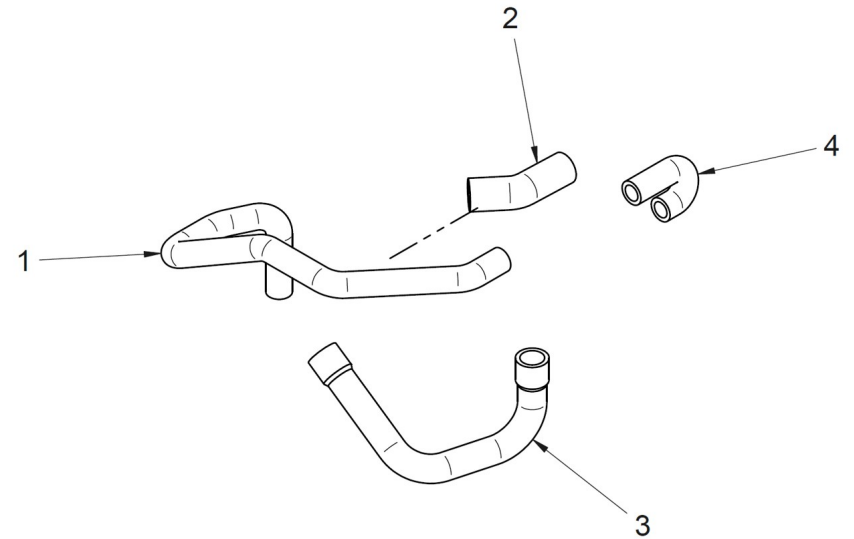

1381100.6   **Pipe Rubber Set,water line 6 V.**

<i>Fig.</i>	<i>Ref.</i>	<i>Qty.</i>	<i>Descr.</i>	<i>Obs</i>	<i>From</i>	<i>UpTo</i>
1	13811028	1	Sleeve Rubber			
2	13811029	1	Sleeve Rubber			
3	13811030	1	Sleeve Rubber			
4	13811032	1	Elbow