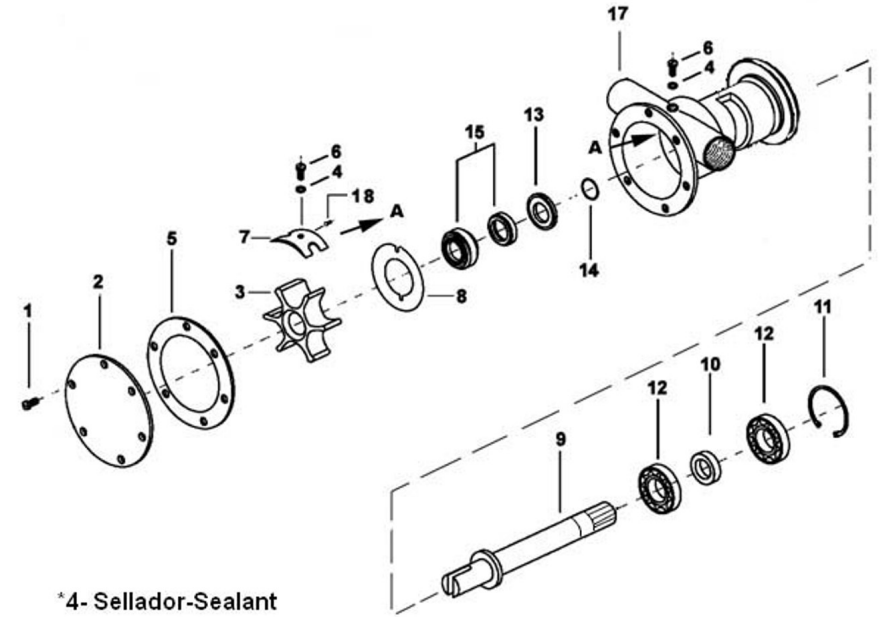

33811000 1/2" Pump Water, Set

Fig.	Ref.	Qty.	Descr.	Obs	From	UpTo
1	54102104	6	Bolt DIN 933 M5-10 INOX.			
2	31211002	1	Cover Pump			
3	31211008	1	1/2" Impeller			
5	31211003	1	Gasket Cover			
6	55307105	1	Bolt DIN 86 W3/16-13			
7	31211005	1	Cam			
8	33411026	1	Wearplate			
9	33811010	1	Shaft, Water Pump			
10	33811015	1	Spacer			
11	53041032	1	CIRClip DIN 472 I-32			
12	33411014	2	Ball Bearing 6002-C3			
13	33411020	1	Seal			
14	33311013	1	O-Ring D. 15X2			
15	33411019	1	Seal			
17	33811001	1	Body, Water Pump			
18	33411017	1	Pin, Dowel