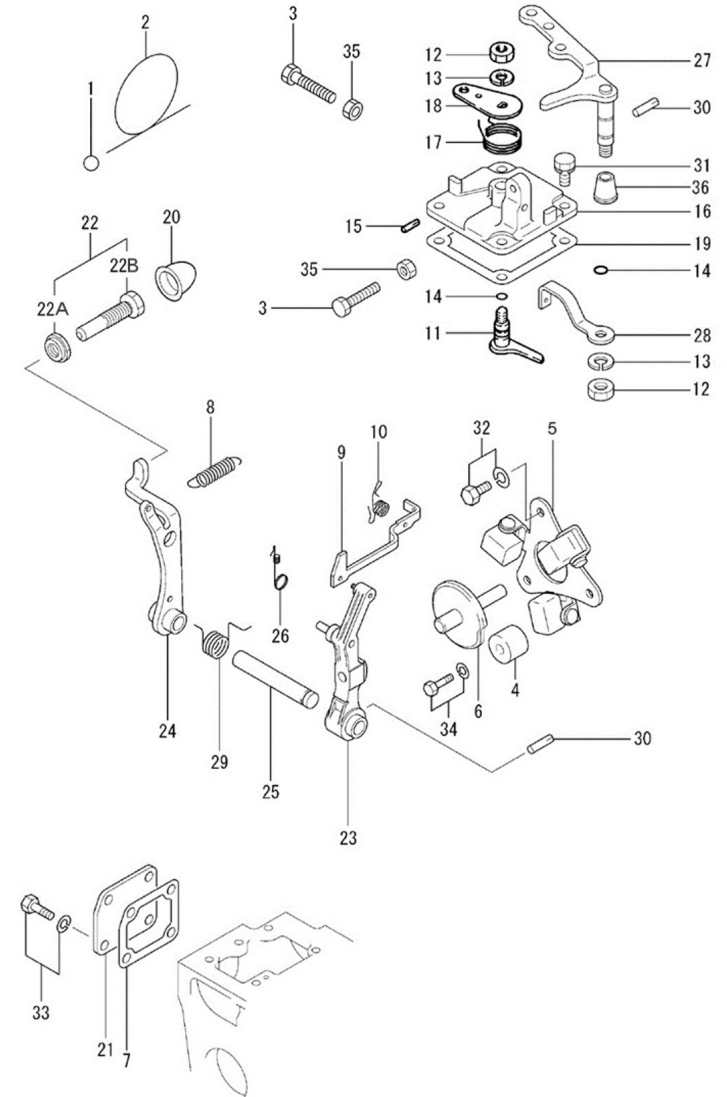

D GB01 1 4 Timing Parts

Fig.	Ref.	Qty.	Descr.	Obs	From	UpTo
1	13822033	1	Washer CamShaft Stop			
2	13822057.1	1	Spring,Valve			
3	13922035G.1	1	CamShaft			
4	17622036	1	KEY			
5	53040016	1	CIRClip DIN 471 E-16			
6	17622068.4	1	Bearing Ball			
7	13922040	1	Shaft Fuel INJ.PU			
8	17622060.4	1	Key, Sunk			
9	13822066	1	Ball Bearing 6005-C3			
10	13822043.4	1	Gear,Fuel INJ.Pump Z=52			
11	13922065G	1	Gear Oil Pump			
12	53040020	1	CIRClip DIN 471 E-20			
13	17622034.4	1	Plate DISTANCE			
14	17622038.4	1	Gear Assy,IDLER Z=40			
15	13822037	1	Gear,CamShaft Z=52			
16A	52102155	2	Bolt DIN 933 M6-12 8.8			
16B	53033006	2	Washer GROWER DIN 127-6			

D GB01 4 4 Governor Parts

Fig.	Ref.	Qty.	Descr.	Obs	From	UpTo
1	17623020.4	1	Metal,Fuel		02/08/2017	
2	13123019	1	Metal Sealing			
3	13123017	2	Bolt High Speed			
4	13723005	1	Stopper			
5	13823001G.1	1	WEIGHT Assy,GOverNOR (Generator)			
6	60530009	1	Shaft Assy,sliding			
7	13823014	1	Gasket Tie Rod CO			
8	60539015G	1	Spring,Governor (Generator)			
9	13923005	1	ROD TIE			
10	13823028	1	Spring, Tie Rod			
11	13823026	1	Lever Assy Stop			
12	17223030	1	Nut			
13	53033008	1	Washer GROWER DIN 127-8			
14	13123021	1	O-Ring D. 7X1.8			
15	13823031	1	Pin GROOVED (3X14			
16	13923032G	1	Cover,GOverNOR			
17	13823030	1	Spring Return			
18	13823029	1	Lever Stop			
19	13823033	1	Gasket Governor Cover			
20	13823042	1	Cap TORQUE Set SE			
21	13823043	1	Cover TIE ROD			
22	(*)	1	Not available			
22A	17223035	1	Nut			
22B	13823034	1	RACK Set Screw (new)			
23	13823003	1	Lever Assy Governor			
24	13823007	1	Lever Assy TENSIO			
25	13823006	1	Shaft Governor			
26	13823044	1	Spring TIE ROD			
27	13823008	1	Lever Assy SPEED			
28	13823027	1	Lever Governor SP			
29	13823036	1	Spring START			