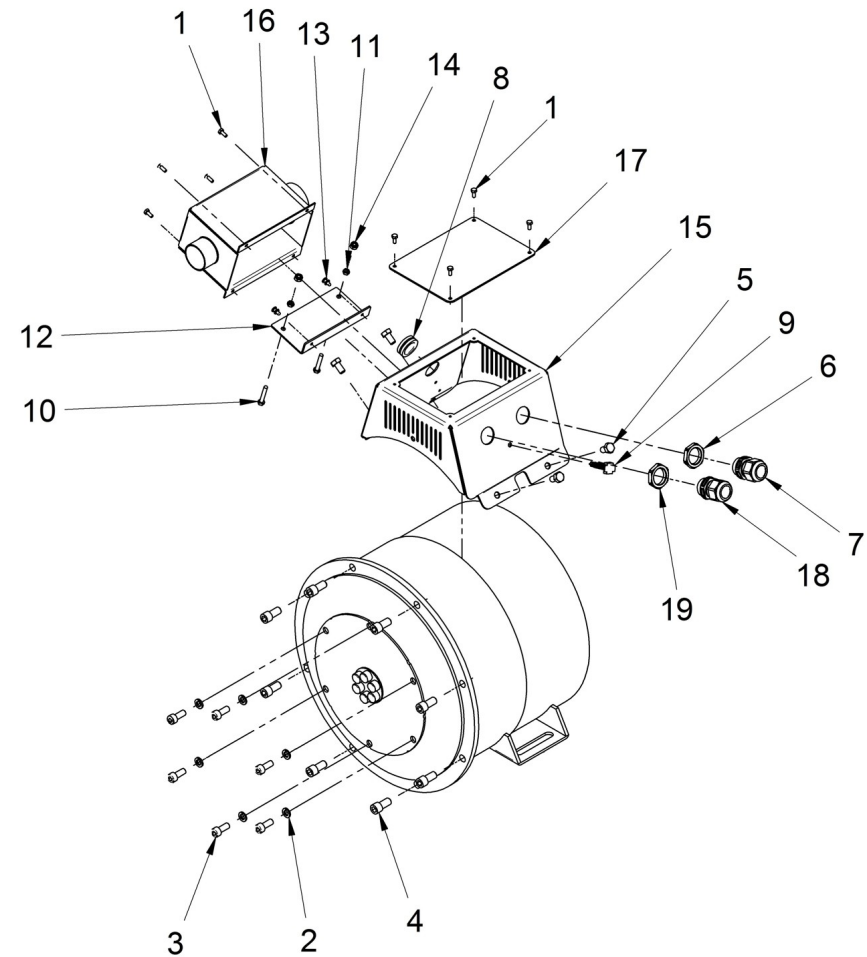

D 60539061 Alternator Kit With Canopy

Fig.	Ref.	Qty.	Descr.	Obs	From	UpTo
1	52102054	8	Bolt DIN 933 M4-10 8.8			
2	53033008	6	Washer GROWER DIN 127-8			
3	52103257	6	Bolt DIN 912 M8-20 8.8			
4	60539017	8	ALT. SINCRO FASTENING Bolt			
5	52102256	4	Bolt DIN 933 M8-16 8.8			
6	60900309	1	Screw Connector Press Captor-2000 M25			
7	60900306	1	Connector Press CAPTOR-2000 M25 RAL7001			
8	60900517	1	Cover,wiring			
9	58018160	1	Screw			
10	52102110	2	Bolt DIN 933 M5-30 8.8 CINCADO			
11	52120005	2	Nut DIN 934 M5 8.8			
12	60573041.72	1	VOLT REGULATOR Bracket Box			
13	51058054	2	Aluminium Rivet 4.0 X 10			
14	51123005	2	Nut DIN 985 M5 5.6			
15	60539041.47	1	TERMINALS Protection Plate			
16	60573041.71	1	REGULATOR Bracket Box			
17	60539024	1	REGULATOR LID			
18	60900310	1	Connector Press CAPTOR-2000 M32 RAL7001			
19	60900311	1	Screw Connector Press Captor-2000 M32			
NS	58088283	2	Pastic Cable Zip Tie			
NS	60974072M	1	Inst. Alt. To "V" Brown Breaker Sec. 16 - 800mm			
NS	60974072N	1	Inst. Alt. To "U" Black Breaker Sec. 16 - 800mm