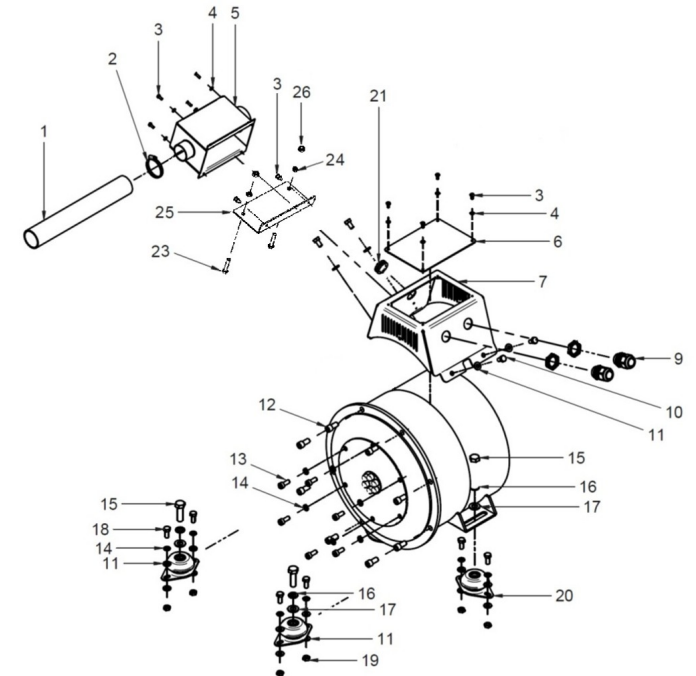

D 60539062 Alternator Kit Without Canopy 1500 PRM

Fig.	Ref.	Qty.	Descr.	Obs	From	UpTo
1	M88564500	1	Air Aspiration Hose D. 45			
2	54082032	1	Clamp DIN 3017 32-50/12 W4			
3	52102054	8	Bolt DIN 933 M4-10 8.8			
5	60573041.71	1	REGULATOR Bracket Box			
6	60539024	1	REGULATOR LID			
7	60539041.47	1	TERMINALS Protection Plate			
8	60900306	2	Connector Press CAPTOR-2000 M25 RAL7001			
9	60900309	2	Screw Connector Press Captor-2000 M25			
10	52102256	4	Bolt DIN 933 M8-16 8.8			
11	51030008	20	Washer DIN 125-8			
12	60539017	8	ALT. SINCRO FASTENING Bolt			
13	52103257	6	Bolt DIN 912 M8-20 8.8			
14	53033008	14	Washer GROWER DIN 127-8			
15	52102360	8	Bolt DIN 933 M12-35 8.8			
16	53033012	4	Washer Grower DIN 127-12			
17	51030012	8	Washer DIN 125-12			
18	52102257	4	Bolt DIN 933 M8-20 8.8			
19	52120008	4	Nut DIN 934 M8 8.8			
20	61638001	4	Engine Mount Type F 50 SHA M12 H 34			
21	60900517	1	Cover,wiring			
23	52102110	2	Bolt DIN 933 M5-30 8.8 CINCADO			
24	52120005	2	Nut DIN 934 M5 8.8			
25	60573041.72	1	VOLT REGULATOR Bracket Box			
26	51123005	2	Nut DIN 985 M5 5.6			
NS	51030005	2	Washer DIN 125-5	Ø		
NS	52102106	2	Bolt DIN 933 M5-15 8.8	Ø		
NS	52102359	2	Bolt DIN 933 M12-30 8.8	Ø		
NS	53104257	4	Bolt DIN 7984 M8-20 12.9	Ø		
NS	58018160	1	Screw	Ø		
NS	60539019	4	LID (60 Tube)	Ø		
NS	60900158	1	Terminal Tubular Sleeve (1.5)	Ø