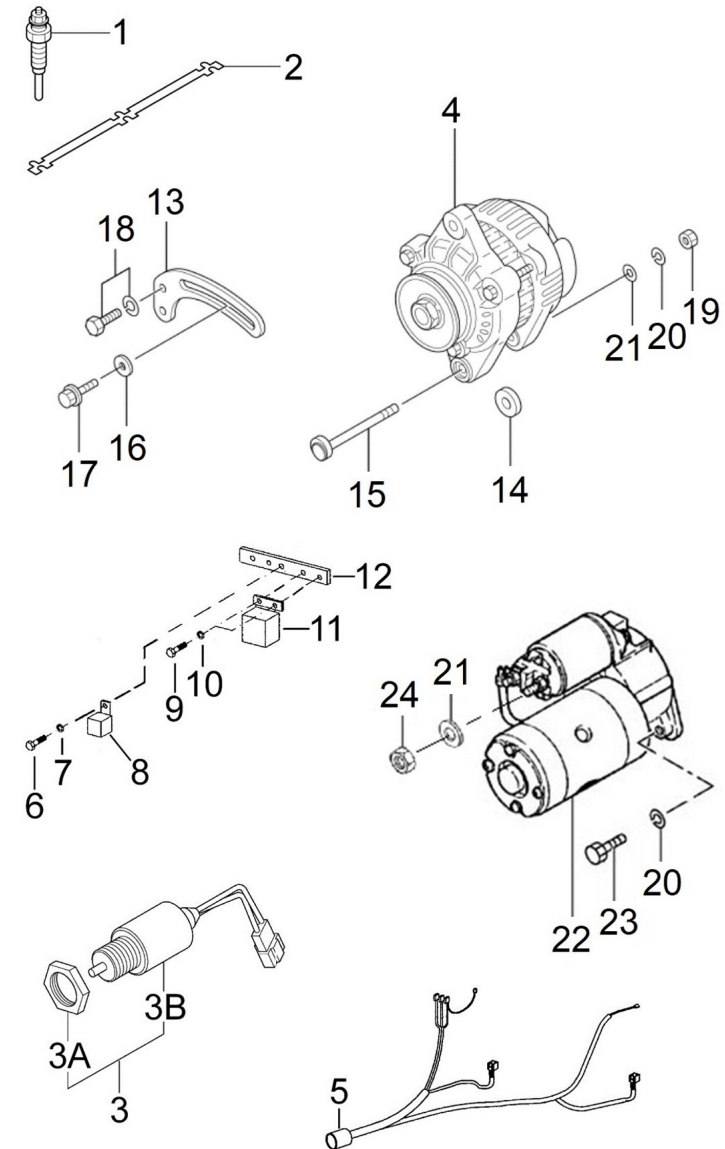

Genset 7 GS/GSC & 8 GSA/GSAC

Electrical System

D GB01 5 5 12V Electrical Wiring 12V

Fig.	Ref.	Qty.	Descr.	Obs	From	UpTo
1	13827017	3	Plug,Glow			
2	17627018.4	1	Plate Glow Plug			
3	17324026G	1	SOLENOID, Assy			
3A	13425029	1	Nut (old)			
3A	17224100R	1	Kit Injection Pipes 2nd Wall			
3B	13824021G	1	Reloy Stop			
4	13827210	1	Alternator 12V/40A			
5	60939501.1	1	MINI-26 ETR Electrical Wiring Genset			25/12/2024
5	60939507	1	MINI-26 ETR Electrical Wiring Genset		28/12/2024	
6	52102153	1	Bolt DIN 933 M6-8 8.8			
7	51030006	1	Washer DIN 125-6			
8	18217005	1	Relay 12V 12-100			
9	52102104	2	Bolt DIN 933 M5-10 8.8			
10	51030005	2	Washer DIN 125-5			
11	13827005	1	Glow Relay			
12	13917001	1	Support,relay		14/06/2013	25/12/2024
12	60539026	1	Bracket		28/12/2024	
13	13827207	1	BRACE			
14	13827006	1	Spacer Generator			
15	13727008	1	Bolt ALT.			
16	51031008	1	Washer DIN 9021 8			
17	13827012	1	Bolt			
18	17620054	1	Bolt			
19	17427053G.1	1	Bolt Set (Generator)			
20	53033008	3	Washer GROWER DIN 127-8			
21	51030008	2	Washer DIN 125-8			
22	13827002.1	1	Starter Assy 12 V			
23	52102259	2	Bolt DIN 933 M8-30 8.8			
24	52120008	1	Nut DIN 934 M8 8.8			
NS	60900028	2	Diode 25A Studded cathode type DSI