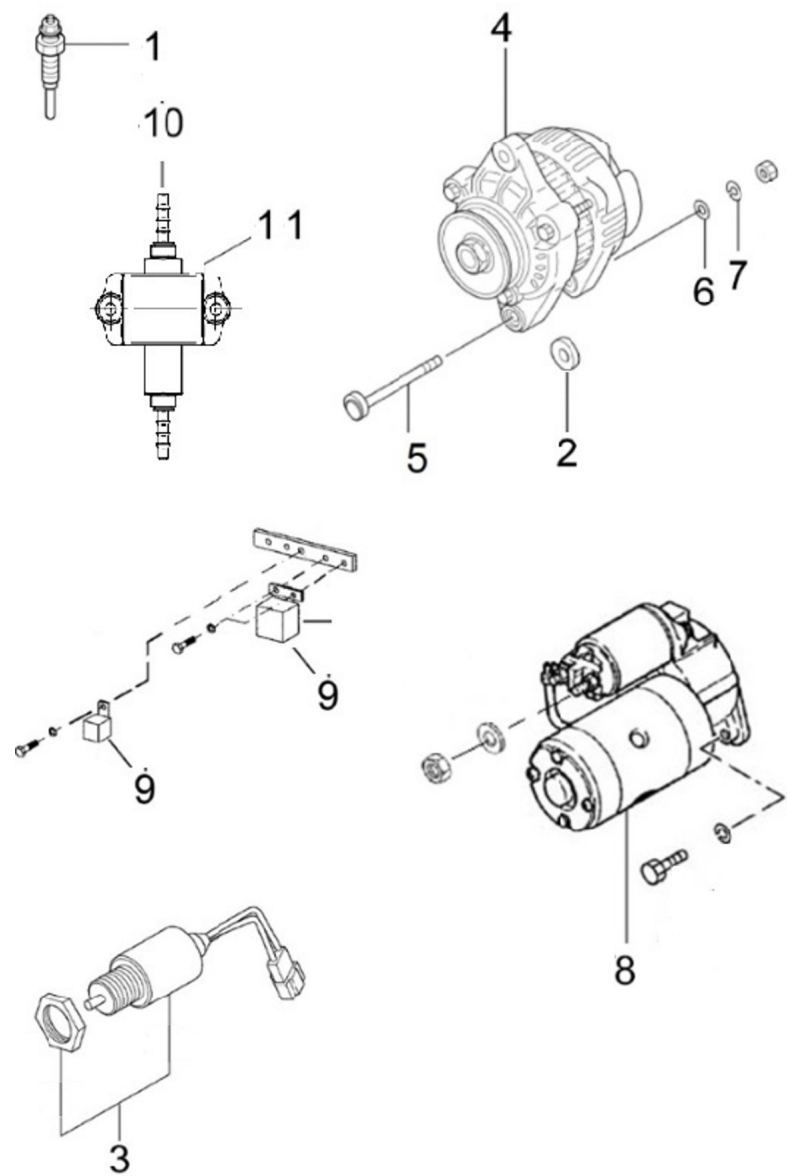

Genset 7 GS/GSC & 8 GSA/GSAC

Electrical System

D GB01 5 6 24V Electrical Wiring 24V

Fig.	Ref.	Qty.	Descr.	Obs	From	UpTo
1	13927012	3	Glow Plug 24V			
2	13817116	1	Spacer 8,5X25X10			
3	13924022	1	Stop Solenoid 24V ETR			
4	13927203	1	Alt. 28V/25			
5	52101273	1	Bolt DIN 931 M8-100 8.8			
6	51030008	2	Washer DIN 125-8			
7	53033008	1	Washer GROWER DIN 127-8			
8	13927002	1	Starter Assy 24V			
9	17417005	1	Relay 24V 24-100			
10	19014070	1	Pump 24V.			
11	13814072	2	Straight Hose Connector 1/8" NPTF			
NS	51030005	1	Washer DIN 125-5			
NS	51086016	1	ONE EAR Clamp With INTERIOR Ring 14-16,3			
NS	52120005	1	Nut DIN 934 M5 8.8			
NS	57000361	2	Washer 10-14-1,5			
NS	60900126	1	TERMINAL