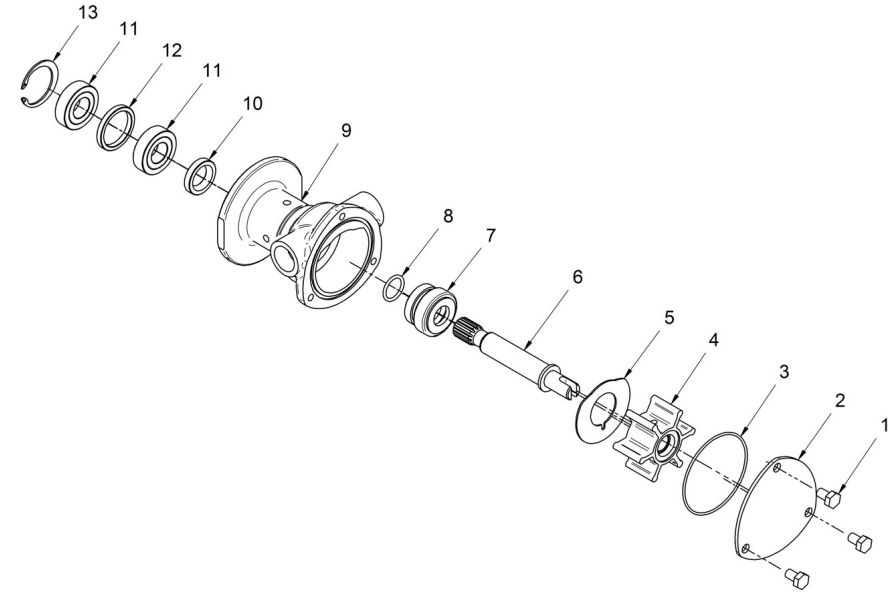

37611000 Splined Pump 1/2" MINI-11/17/29/33/44

Fig.	Ref.	Qty.	Descr.	Obs	From	UpTo
1	54102154	3	Bolt DIN 933 M6-10 INOX			
2	37611002	1	Cover Pump			
3	37611003	1	O-Ring D. 57x1,5			01/06/2022
4	31211008	1	1/2" Impeller			
5	37611026	1	Plate, Friction			
6	33811010	1	Shaft, Water Pump			
7	33411019	1	Seal			
8	33311013	1	O-Ring D. 15X2			
9	37611001	1	Body, Water Pump 1/2"			
10	33411020	1	Seal			
11	33411014	2	Ball Bearing 6002-C3			
12	33811015	1	Spacer			
13	53041032	1	CIRclip DIN 472 I-32