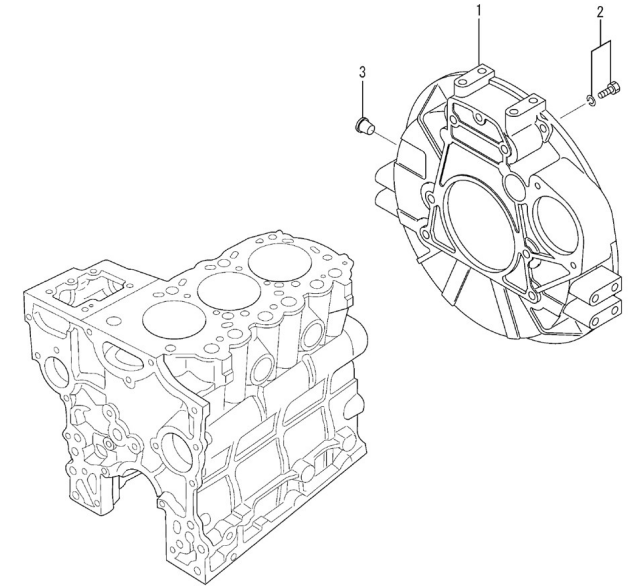

D GB01 1 7 Flywheel Housing

<i>Fig.</i>	<i>Ref.</i>	<i>Qty.</i>	<i>Descr.</i>	<i>Obs</i>	<i>From</i>	<i>UpTo</i>
1	13820002G	1	FLYWEEL Housing			
2	17327129.2	6	Bolt			
3	13820013G	1	Plug (Generator)