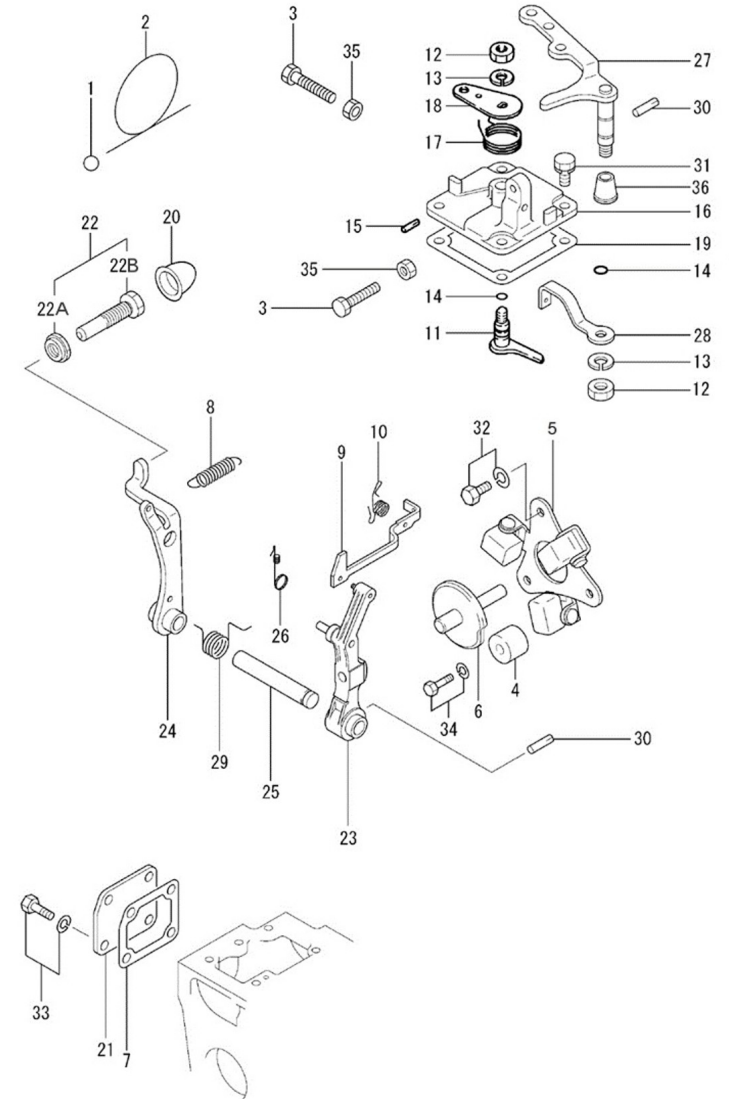

D GB01 4 3 Fuel Injection Pump

Fig.	Ref.	Qty.	Descr.	Obs	From	UpTo
18	13825061	2	Washer			
19	13825030	3	Plate Set			
20	13825028.1	3	Screw,W/Washer			
21	17625006.4	1	RACK Assy Control			
22	13825062	2	Screw			
23	13925063	1	Bracket Stop Wire			
24	13925034G	3	Pin Tappet Guide			

D GB01 4 4 Governor Parts

Fig.	Ref.	Qty.	Descr.	Obs	From	UpTo
1	17623020.4	1	Metal,Fuel		02/08/2017	
2	13123019	1	Metal Sealing			
3	13123017	2	Bolt High Speed			
4	13723005	1	Stopper			
5	13823001G.1	1	WEIGHT Assy,GOverNOR (Generator)			
6	60530009	1	Shaft Assy,sliding			
7	13823014	1	Gasket Tie Rod CO			
8	60539015G	1	Spring,Governor (Generator)			
9	13923005	1	ROD TIE			
10	13823028	1	Spring, Tie Rod			
11	13823026	1	Lever Assy Stop			
12	17223030	1	Nut			
13	53033008	1	Washer GROWER DIN 127-8			
14	13123021	1	O-Ring D. 7X1.8			
15	13823031	1	Pin GROOVED (3X14			
16	13923032G	1	Cover,GOverNOR			
17	13823030	1	Spring Return			
18	13823029	1	Lever Stop			
19	13823033	1	Gasket Governor Cover			
20	13823042	1	Cap TORQUE Set SE			
21	13823043	1	Cover TIE ROD			
22	(*)	1	Not available			
22A	17223035	1	Nut			
22B	13823034	1	RACK Set Screw (new)			
23	13823003	1	Lever Assy Governor			
24	13823007	1	Lever Assy TENSIO			
25	13823006	1	Shaft Governor			
26	13823044	1	Spring TIE ROD			
27	13823008	1	Lever Assy SPEED			
28	13823027	1	Lever Governor SP			
29	13823036	1	Spring START			

D GB01 4 4 Governor Parts

Fig.	Ref.	Qty.	Descr.	Obs	From	UpTo
30	13823009	2	Pin GROOVED			
31	52102155	4	Bolt DIN 933 M6-12 8.8			
32	13821033.1	2	Bolt,W/Washer			
33	17620054	4	Bolt			
34	13923011G	1	Bolt,W/Washer			
35	17223032	2	Nut			
36	17623045	1	Cover,Governor Shaft			