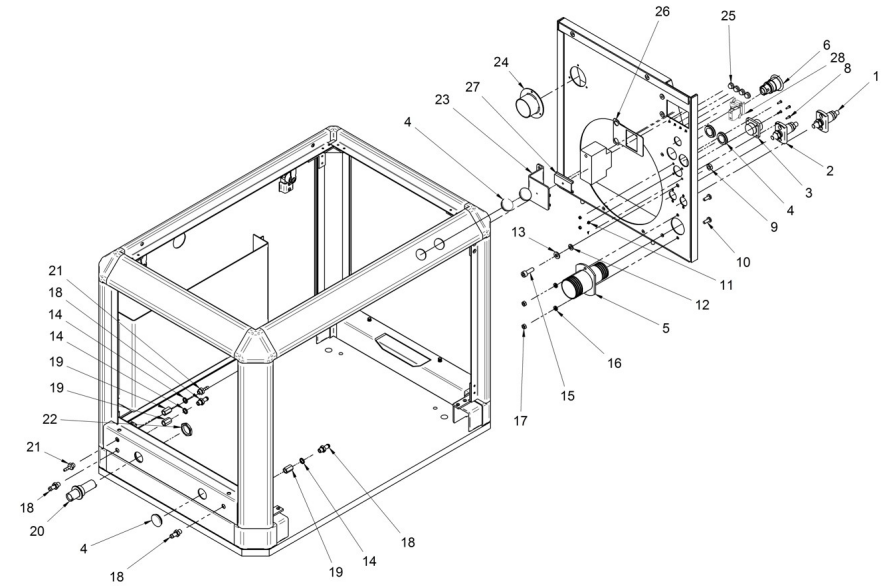

Genset 7 GS/GSC & 8 GSA/GSAC

Canopy Spare Parts

D 60539059 Kit Cabin Alt.SINCRO

Fig.	Ref.	Qty.	Descr.	Obs	From	UpTo
1	60573047	1	Battery Plug IN			
2	60573048	1	Battery Plug IN			
3	60939501	1	MINI-26 Electrical Wiring Genset			
4	60900502	5	Shutter 27			
5	60539022	1	Exhaust Wall Bushing D.50-40			
6	60900510	1	Emergency Stop PUSH BOTTOM			
8	54118004	4	Bolt DIN 7985 M3-10 INOX			
9	54120008	1	Nut DIN 934 M8			
10	54118156	2	Bolt DIN 7985 M6-16 INOX			
11	52120003	4	Nut DIN 934 M3 8.8			
12	53038008	1	Washer DIN 6798-A 8			
13	51030008	2	Washer DIN 125-8			
14	57000361	3	Washer 10-14-1,5			
15	54103258	1	Bolt DIN 912 M8-25 INOX.			
16	53033006	2	Washer GROWER DIN 127-6			
17	54120006	2	Nut DIN 934 M6 INOX			
18	13814072	4	Straight Hose Connector 1/8" NPTF			
19	60573041.39	3	ROD Coupling 1/8 BSP			
20	60572014	1	Water Wall Bushing D.20			
21	60571041.39	2	Gasoil Wall Bushing D.6 MALE			
22	60572014.1	1	3/4" GAS Nut			
23	60573041.42	1	L FASTENING Bracket With OMEGA			
24	60573041.46	1	Air Connection D.50			
25	60900509	2	Shutter 6			
26	60572041.70	1	Genset Switch Disconnecter Bracket			
27	60573041.62	1	Switch Disconnecter Omega Bracket			
28	60900511	1	Stop PUSH BOTTOM Body			
NS	51058054	22	Aluminium Rivet 4.0 X 10			
NS	60972074	1	0,44 M. Back Panel To Alt. Wiring Ground			
NS	60972076	1	0,36 M. CHASSIS TO MOTOR Wiring GROUND			
NS	60972090	2	TER. PROTECTIVE 20 RED