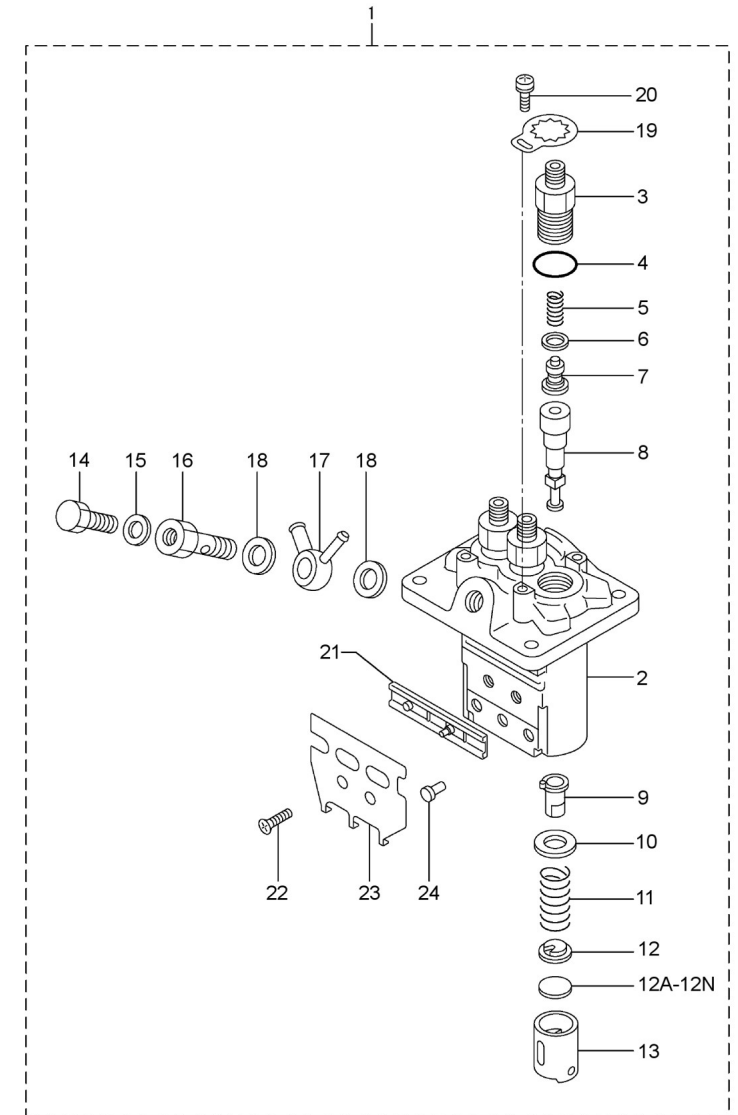

Genset 7 GS/GSC & 8 GSA/GSAC

Fuel System

D GB01 4 3 Fuel Injection Pump

Fig.	Ref.	Qty.	Descr.	Obs	From	UpTo
1	13925001G	1	Pump Assy,Fuel Injection			
2	13925005	1	Housing SUB Assy			
3	13825004	3	Holder			
4	13825033	3	O-Ring D. 15X1,8			
5	13825002	3	Spring			
6	13125007	3	Gasket DELIVERY V			
7	13825008.1	3	Valve SUB Assy			
8	13825009	3	Element SUB Assy			
9	13825010	3	SLEEVE SUB Assy			
10	13825011	3	Seat			
11	13825012	3	Spring			
12	13825013	3	Seat			
12A	13925015G	0	Plate Tappet Shim 1,85	#		
12B	13825016G	0	Plate Tappet Shim 1,90	#		
12C	13925017G	0	Plate Tappet Shim 1,95	#		
12D	13925018G	0	Plate Tappet Shim 2,00	#		
12E	13925019G	0	Plate Tappet Shim 2,05	#		
12F	13925020G	0	Plate Tappet Shim 2,10	#		
12G	13925021G	0	Plate Tappet Shim 2,15	#		
12H	13925022G	0	Plate Tappet Shim 2,20	#		
12I	13925023G	0	Plate Tappet Shim 2,25	#		
12J	13925024G	0	Plate Tappet Shim 2,30	#		
12K	13925025G	0	Plate Tappet Shim 2,35	#		
12L	13925026G	0<!-- <td-->Plate Tappet Shim 2,40	#			
12M	13925027G	0	Plate Tappet Shim 2,45	#		
12N	13925028G	0	Plate Tappet Shim 2,50	#		
13	13825021	3	TAPPET Assy			
14	13825026	1	Screw Air			
15	13825025	1	Washer,DRAIN Screw			
16	13825027	1	Screw HOLLOW			
17	17325029.3	1	Nipple Swivel