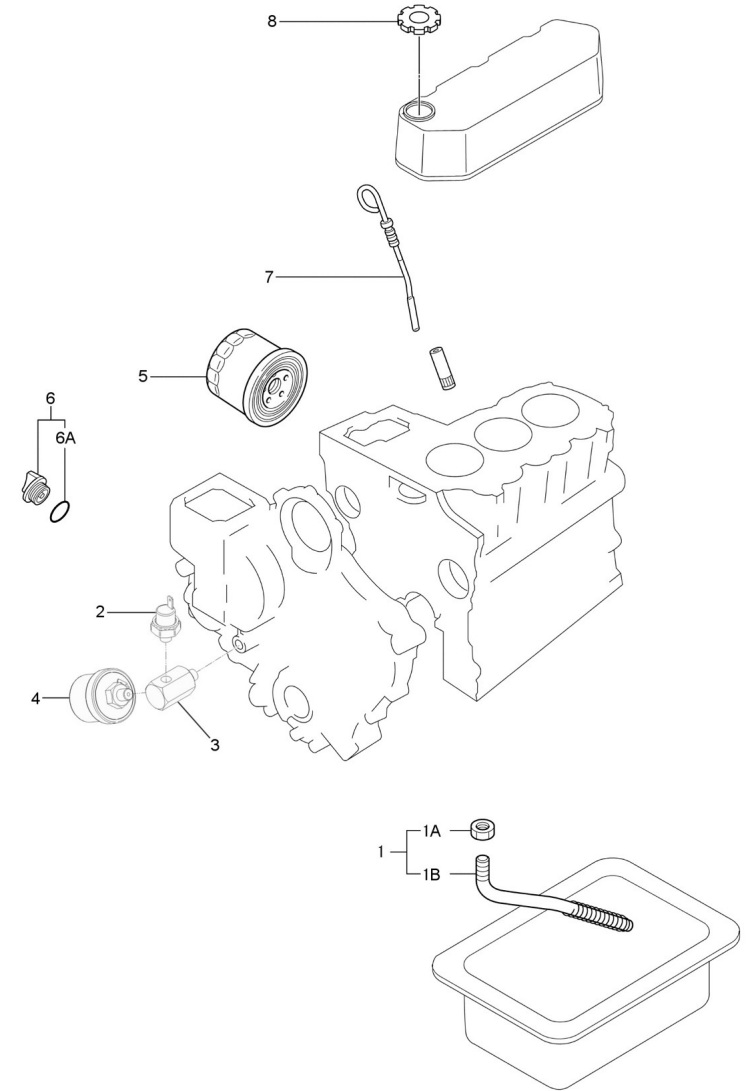

Genset 7 GS/GSC & 8 GSA/GSAC

Engine Body

D GB01 1 10 Oil Sysem

Fig.	Ref.	Qty.	Descr.	Obs	From	UpTo
1	13824052	1	SCREEN Assy Oil			
1A	51221014	1	Nut DIN 936 M14X1,5 5.6 ZINC			
1B	(*)	1	Not available		01/01/2016	
2	13824060	1	SWITCH Assy			
3	13817051	1	Sender Holder			
4	60900985	1	Pressure Sensor			
5	13124051	1	Oil Filter Element from MINI 11 to 55			
6	13521003	1	Cap Oil FILLER			30/01/2020
6	17621003.5	1	Cap Oil FILLER		05/02/2020	
6A	13721007	1	O-Ring D. 30X3			
7	13820029	1	Gauge Oil Level			
8	17621003	1	Cap Oil FILLER