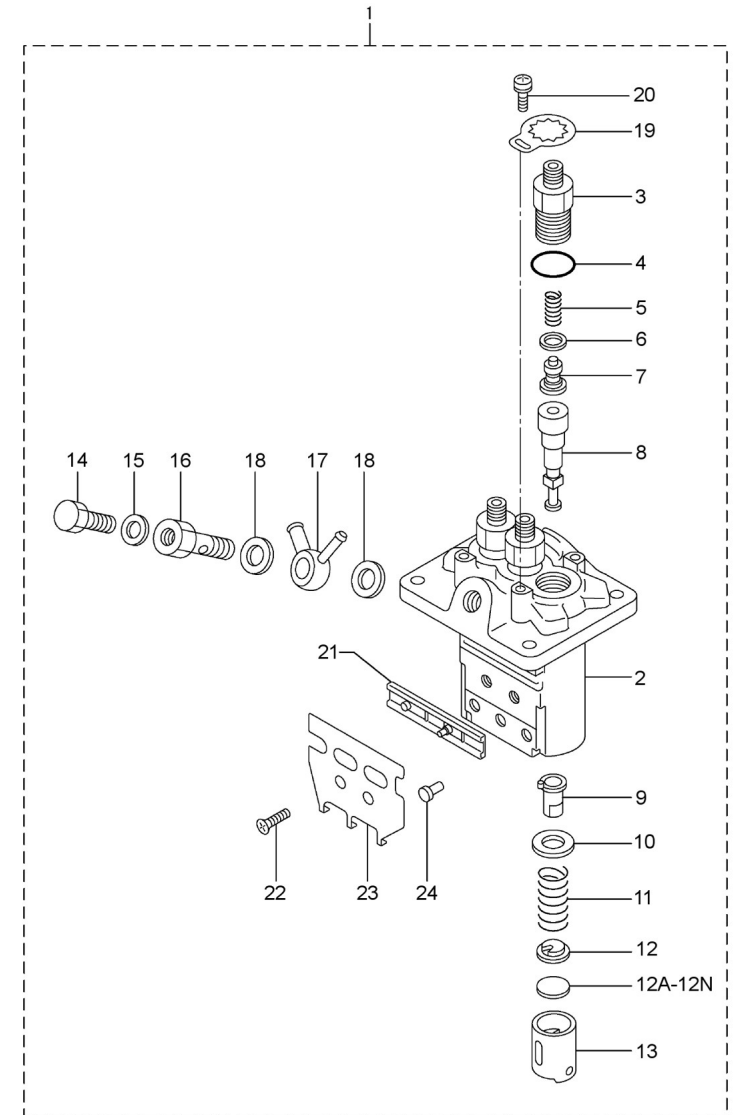

D GB01 4 3 Fuel Injection Pump

Fig.	Ref.	Qty.	Descr.	Obs	From	UpTo
18	13825061	2	Washer			
19	13825030	3	Plate Set			
20	13825028.1	3	Screw,W/Washer			
21	17625006.4	1	RACK Assy Control			
22	13825062	2	Screw			
23	13925063	1	Bracket Stop Wire			
24	13925034G	3	Pin Tappet Guide