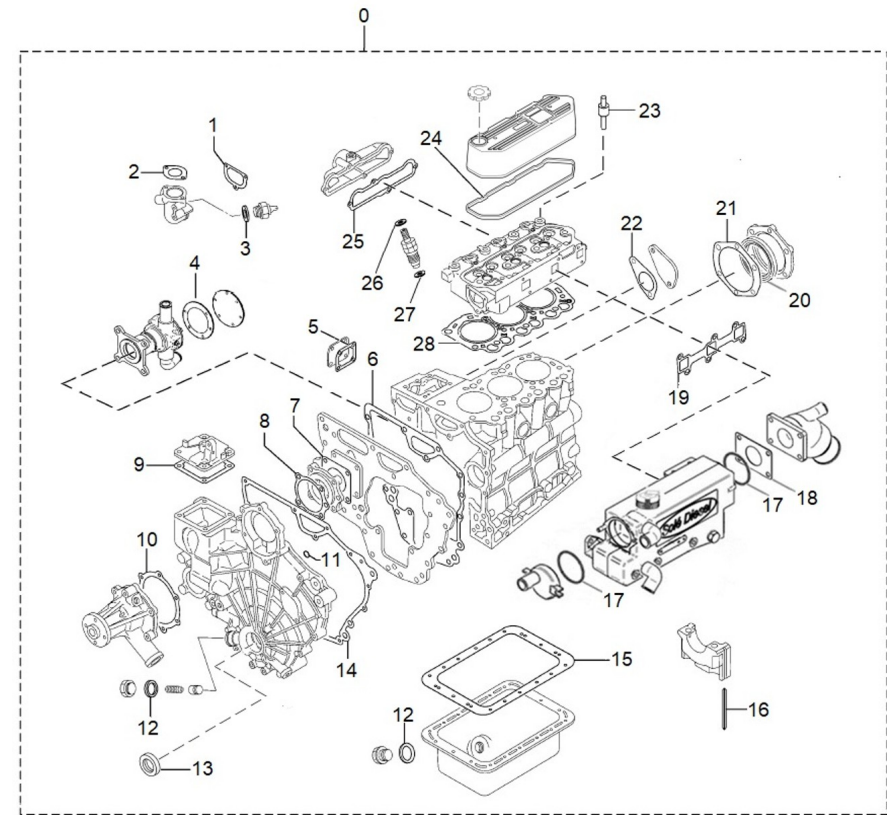

D 13920101 Gasket Kit

Fig.	Ref.	Qty.	Descr.	Obs	From	UpTo
0	13920101	1	Kit Gasket			
1	17621033.4	1	Gasket Thermostat			25/03/2020
3	MH594601601	1	Washer			
4	31211003	1	Gasket Cover			
5	13823014	1	Gasket Tie Rod CO			
6	13820018	1	Gasket Front Plate			
7	13120047	1	Gasket Water Pump			
8	13820038	1	Gasket Housing			
9	13823033	1	Gasket Governor Cover			
10	13821022	1	Gasket Water Pump			
11	13820044	2	O-Ring D. 11X2,5			
12	56000077	2	Washer 18-23-1,5			
13	13820039	1	Oil Seal			
14	13820040	1	Gasket Gear Case			
16	13820002	4	Seal Side			
17	13811007	2	O-Ring D. 57X2,5			
18	17613014	1	Gasket			
19	17621043	1	Gasket			
20	13820008	1	Seal Oil			
21	13820016	1	Gasket Oil Seal C			
22	17620012.4	1	Gasket Cover			
23	13222054	6	Seal Valve Stem			
24	13921010	1	Gasket Rocker Cover			
25	17621032	1	Gasket Intake COV			
26	17424025G.1	3	Gasket Fuel Return (Genset)			
27	13824013	3	Injector Washer			
28	17621004	1	Gasket,Cylinder Head			
NS	12111006	1	O-Ring			
NS	13114002	1	Gasket