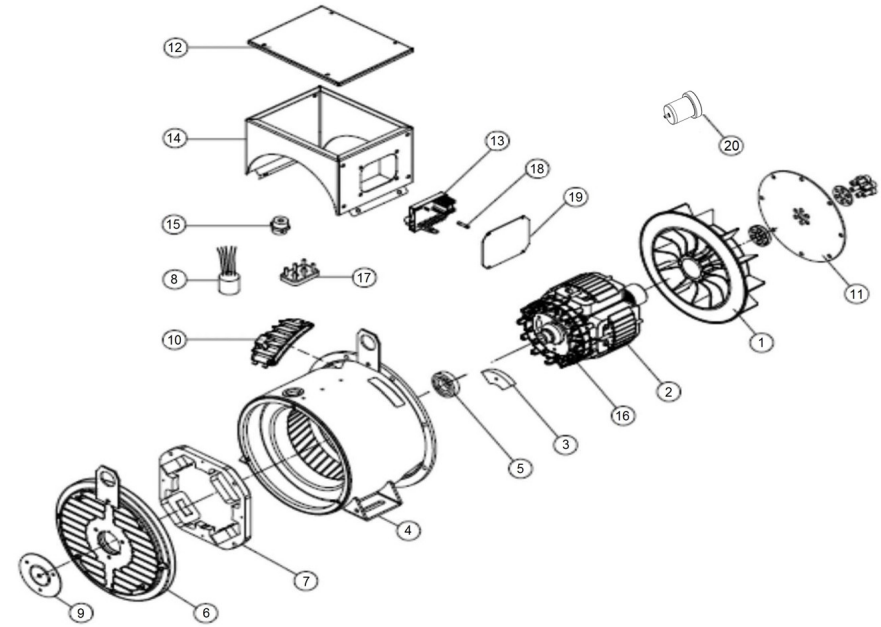

D 60511107S Alternator Spare Parts I 7KVA 1500RPM

Fig.	Ref.	Qty.	Descr.	Obs	From	UpTo
1	60511107S.1	1	Fan SK160S-, C-, M- 4P			
2	(*)	2	Not available			
3	60511107S.3	1	Diode Bridge			
5	60511107S.5	1	Bearing 6206 2RS/C3			
6	60511107S.13	1	Rear Shield			
7	60511107S.25	1	Exciter Stator SK160S-			
8	60511107S.17	1	Filter Fur Avr Brushless			
9	60511107S.26	5	Rear Shield Cover			
10	60511107S.10	5	IP23 Grid			
11	60511107S.27	1	SAE Kit Disk 6,5"			
12	60511107S.12	1	Top Cover SK160S-, C-, M-			
13	60511107S.35.1	1	Electronic Board AVR BL4 U			
14	60511107S.28	1	Terminal Box SK160S-, C-, M- Boîte			
15	60511107S.15	1	M6 Insulator Clamp			
15	60511107S.16	1	M8 Insulator Clamp			
16	60511107S.29	1	Exciter Rotor SK160S- 4P			
17	60511107S.18	1	M6 Terminal Board			
17	60511107S.19	1	M8 Terminal Board			
18	60511107S.20	10	Fuse 5x20 3,15A F			
19	60511107S.21	1	Cover on Regulator Side			
20	UMSINCRO1	1	SINCRO SK160 Special Tool