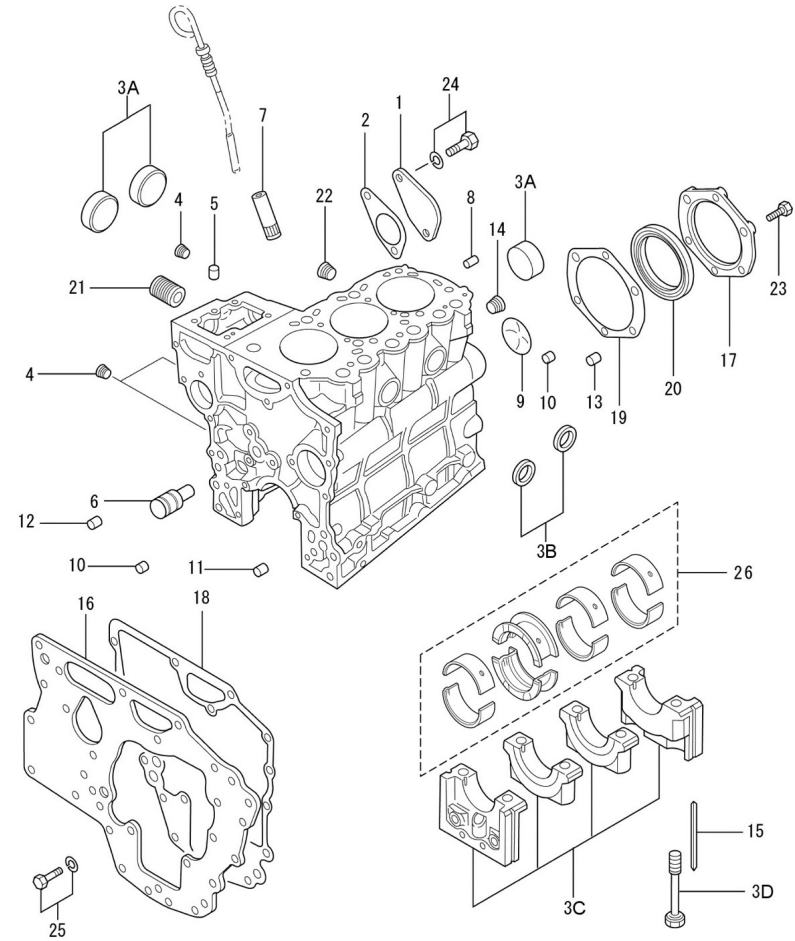

D GB01 1 6 **Crankcase**

Fig.	Ref.	Qty.	Descr.	Obs	From	UpTo
NS	17620001	1	Block SUB Assy,CYL