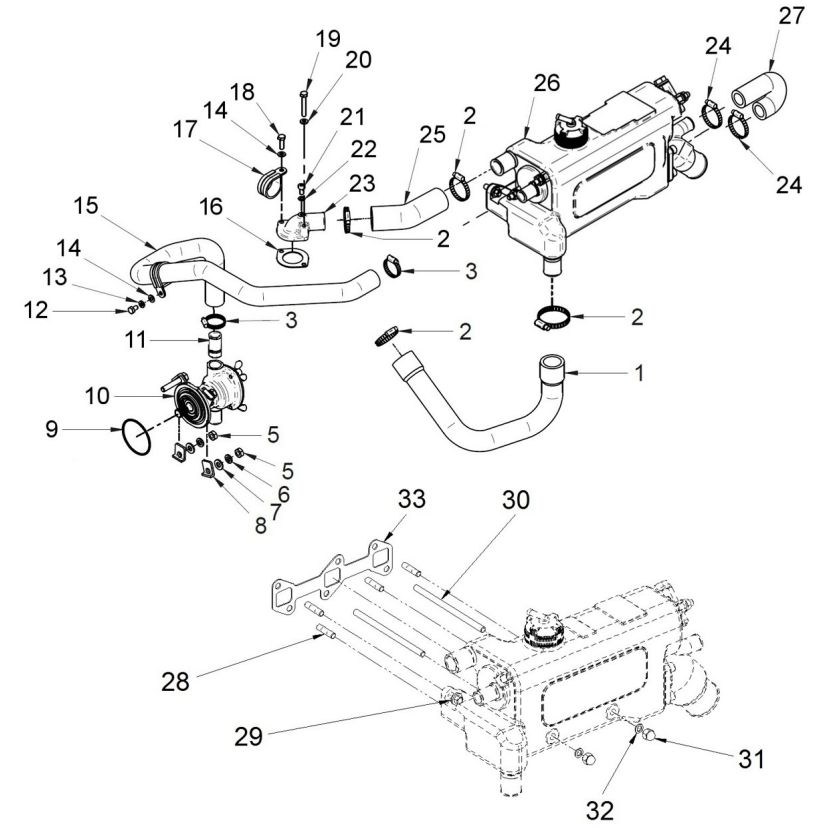

D MI26GSTST 03 4 Cooler Pipes upto 28/12/2024

Fig.	Ref.	Qty.	Descr.	Obs	From	UpTo
1	13811030	1	Sleeve Rubber			
2	54081025	4	Clamp DIN 3017 25-40/9 W4			
3	54081016	2	Clamp DIN 3017 16-27/9 W4			
5	52120008	4	Nut DIN 934 M8 8.8			
6	53033008	4	Washer GROWER DIN 127-8			
7	51030008	4	Washer DIN 125-8			
8	13811062	4	Pump Bracket			
9	17011007	1	O-Ring D. 57X3			
10	37611000	1	Splined Pump 1/2" MINI-11/17/29/33/44			
11	13811033	2	Raccord 1/2"			
12	52102155	1	Bolt DIN 933 M6-12 8.8			
13	51030006	2	Washer DIN 125-6			
13	53033006	1	Washer GROWER DIN 127-6			
15	13811028	1	Sleeve Rubber			
16	13821031	1	Gasket Water OutL			
17	59071304	2	Clamp RSGU 1 30/15 W1			
18	52102158	1	Bolt DIN 933 M6-25 8.8			
19	52102161	1	Bolt DIN 933 M6-40 8.8			
20	53038006	1	Washer DIN 6798-A 6			
21	13811035	1	Bolt,bleed			
22	56000053	1	Washer 6-10-1,5			
23	13811031	1	Cover			
24	54081020	2	Clamp DIN 3017 20-32/9 W4			
25	13811029	4	Sleeve Rubber			
26	17611005R	1	Water Cooler Assy MINI-29 v6			
27	13811032	1	Elbow			
28	14711008	4	Stud,cover			
29	51125008	4	Nut Exhaust			
30	17211015	2	MANIFOLD MOUNTING Stud			
31	55122008	2	Nut DIN 1587 M8			
32	56000057	2	Washer 8-13-1,5