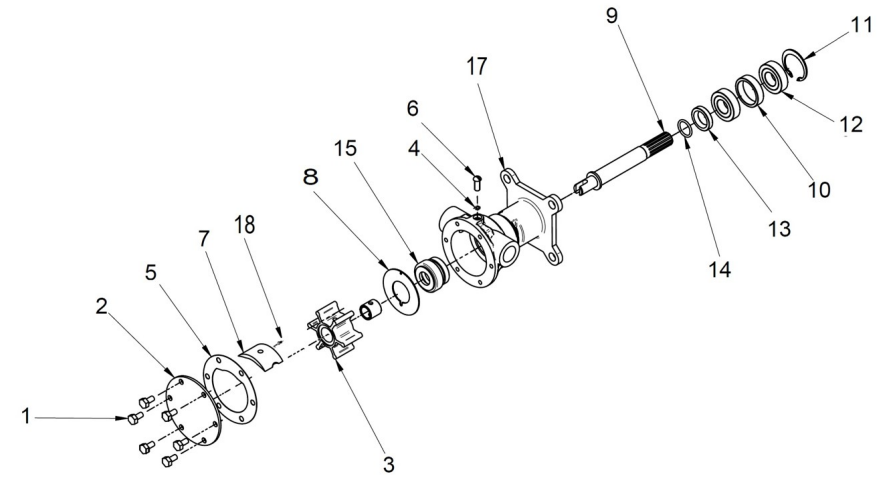

37011200 Splined Pump 3/8" MINI-48 Gen-26/33/44

Fig.	Ref.	Qty.	Descr.	Obs	From	UpTo
1	54102104	6	Bolt DIN 933 M5-10 INOX.			
2	31211002	1	Cover Pump			
3	31211008	1	1/2" Impeller			
5	31211003	1	Gasket Cover			
6	55307105	1	Bolt DIN 86 W3/16-13			
7	31211005	1	Cam			
8	33411026	1	Wearplate			
9	37011210	1	Shaft,water pump			
10	33411015	1	Spacer 32X26X8			
11	53041032	1	CIRClip DIN 472 I-32			
12	33411014	2	Ball Bearing 6002-C3			
13	33411020	1	Seal			
14	33311013	1	O-Ring D. 15X2			
15	33411019	1	Seal			
17	33411001	1	Body,Water Pump			
18	33411017	1	Pin,Dowel			

*4 - Sellador - Sealant